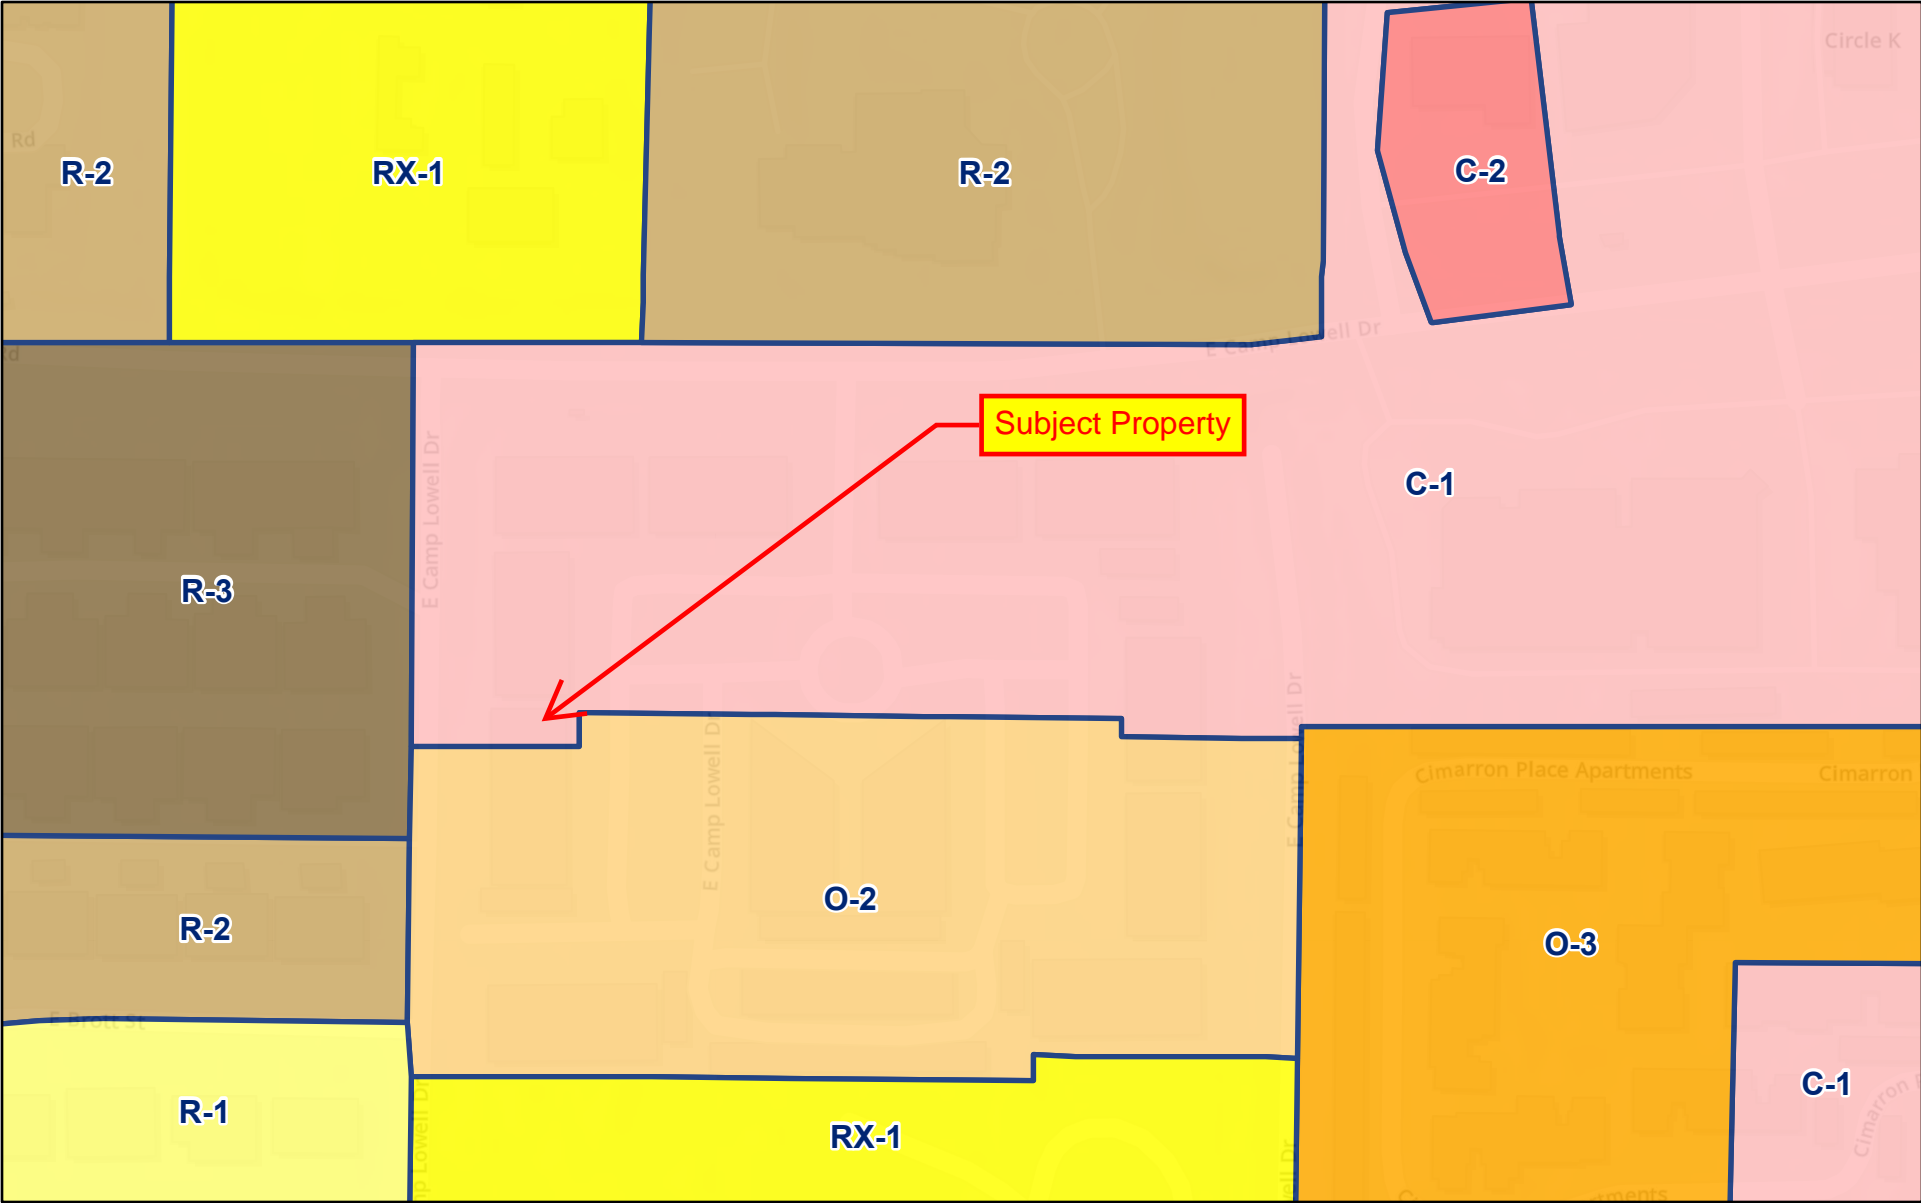

# Camp Lowell Drive

3/24/2026

Zoning - Tucson - Open Data - ZONE COT

	R-1		C-1		O-3
	R-2		C-2		RX-1
	R-3		O-2		World_Hillshade

Sources: Esri, TomTom, Garmin, FAO, NOAA, USGS, (c) OpenStreetMap contributors, and the GIS User Community, Sources: Esri, Vantor, Airbus DS,