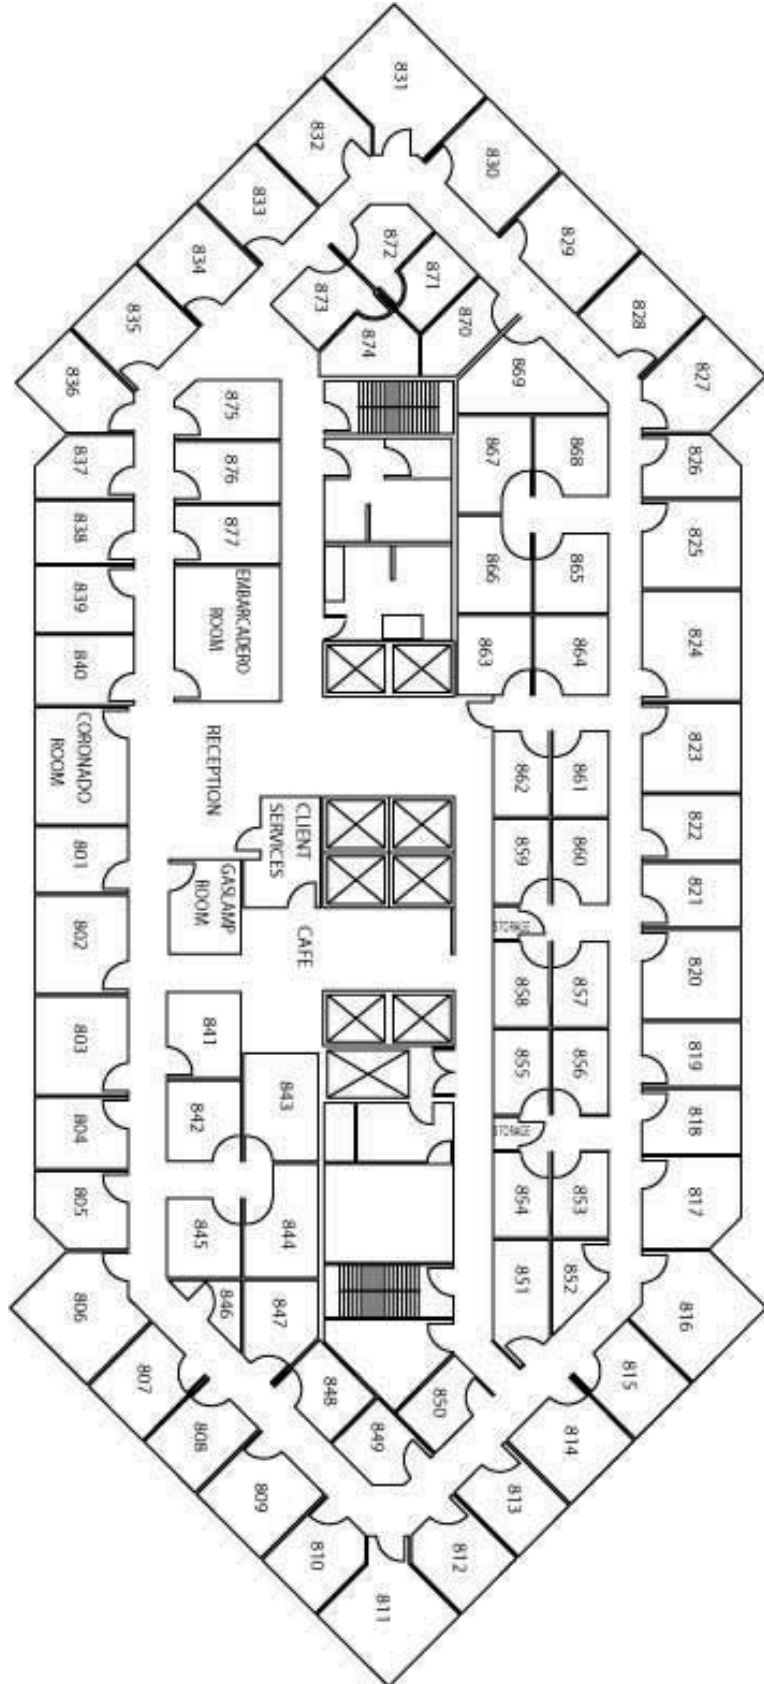

# Corporate Office Centers Koll Center - San Diego

## SAN DIEGO Koll Center

501 W. Broadway  
Suite 800  
San Diego, CA 92101  
P: 619.400.4800  
F: 619.400.4810

FLOOR PLAN