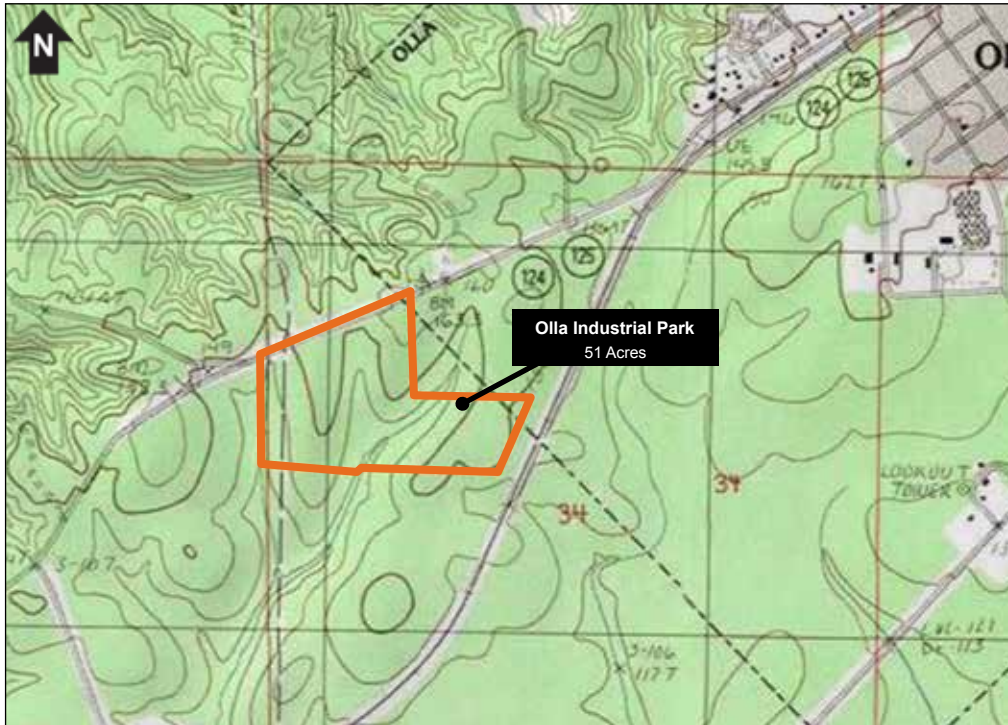

Olla Industrial Park

Louisiana Highway 125
Olla, LA 71465

FIND OUT MORE: OpportunityLouisiana.com
800.450.8115