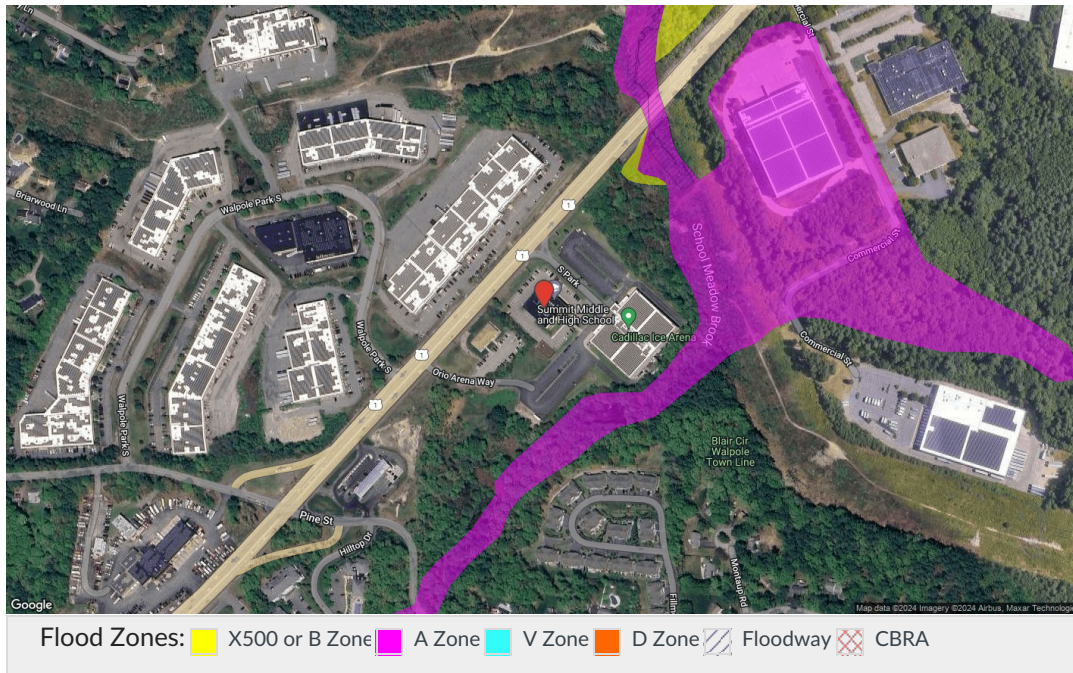

Overview Map

2140 PROVIDENCE HWY WALPOLE, MA 02081-2525

LOCATION ACCURACY: *User-defined location*

Flood Zone Determination Report

Flood Zone Determination: OUT

COMMUNITY	250254	PANEL	0351E
PANEL DATE	July 17, 2012	MAP NUMBER	25021C0351E