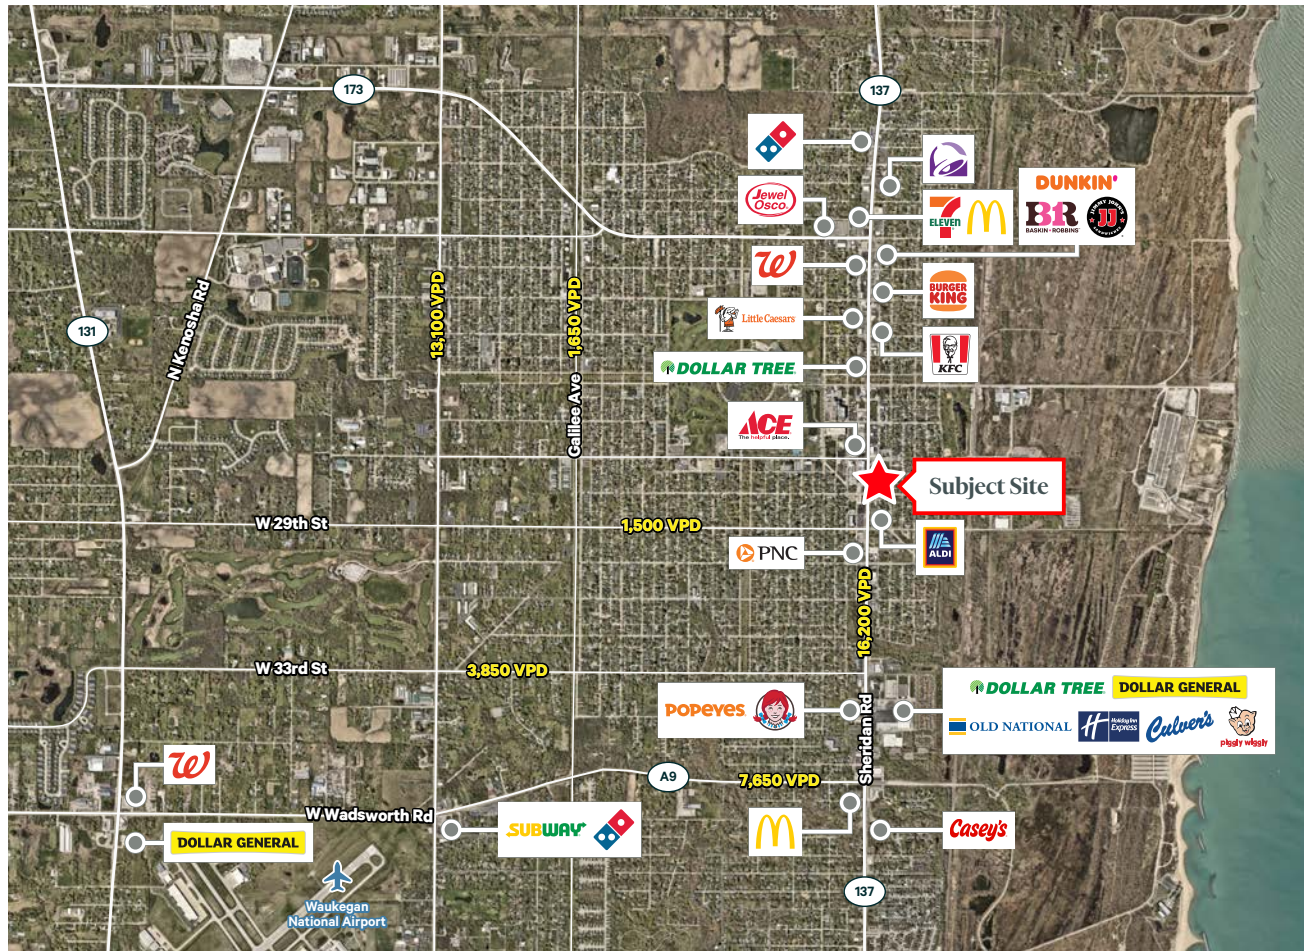

The Inn on Sheridan

Retail, Medical & Office Space Available For Lease

2723 Sheridan Road | Zion, Illinois 60099

Property Information

- + Retail, Medical and Office Space Available
- + 3,655 SF Available (Divisible)
- + New Hotel and Banquet Center
- + In walking distance to other downtown restaurants and shops.
- + On-site parking in addition to two parking lots and street parking.
- + Great visibility on Sheridan Road
- + Just minutes away from Lake Michigan
- + Close proximity to Waukegan National Airport
- + Free Rent and Tenant Improvement Allowance available for new tenants.

Retail

The Inn on Sheridan
2723 Sheridan Road | Zion, Illinois 60099

For Lease

Demographics	3 Mile	5 Mile	7 Mile
Population	41,883	82,387	151,290
Average HH Income	\$95,898	\$103,747	\$100,801
Daytime Population	31,589	60,804	118,107
Employees	10,131	18,618	43,239

Traffic Counts	
Sheridan Road	16,200 VPD
27th Street	2,700 VPD

Site Plan

Retail, Office and Medical Space Available

Contact Us

Les Kristof
 Vice President
 +1 630 573 1282
 Les.Kristof@cbre.com

© 2025 CBRE, Inc. All rights reserved. This information has been obtained from sources believed reliable but has not been verified for accuracy or completeness. CBRE, Inc. makes no guarantee, representation or warranty and accepts no responsibility or liability as to the accuracy, completeness, or reliability of the information contained herein. You should conduct a careful, independent investigation of the property and verify all information. Any reliance on this information is solely at your own risk. CBRE and the CBRE logo are service marks of CBRE, Inc. All other marks displayed on this document are the property of their respective owners, and the use of such marks does not imply any affiliation with or endorsement of CBRE. Photos herein are the property of their respective owners. Use of these images without the express written consent of the owner is prohibited.