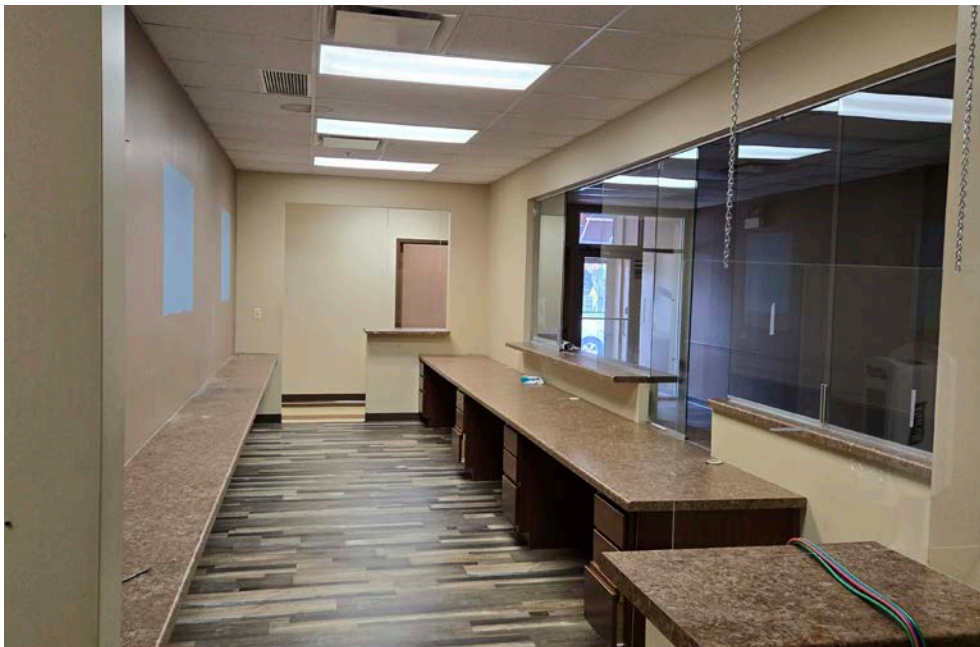

Retail, Office and Medical Space Available