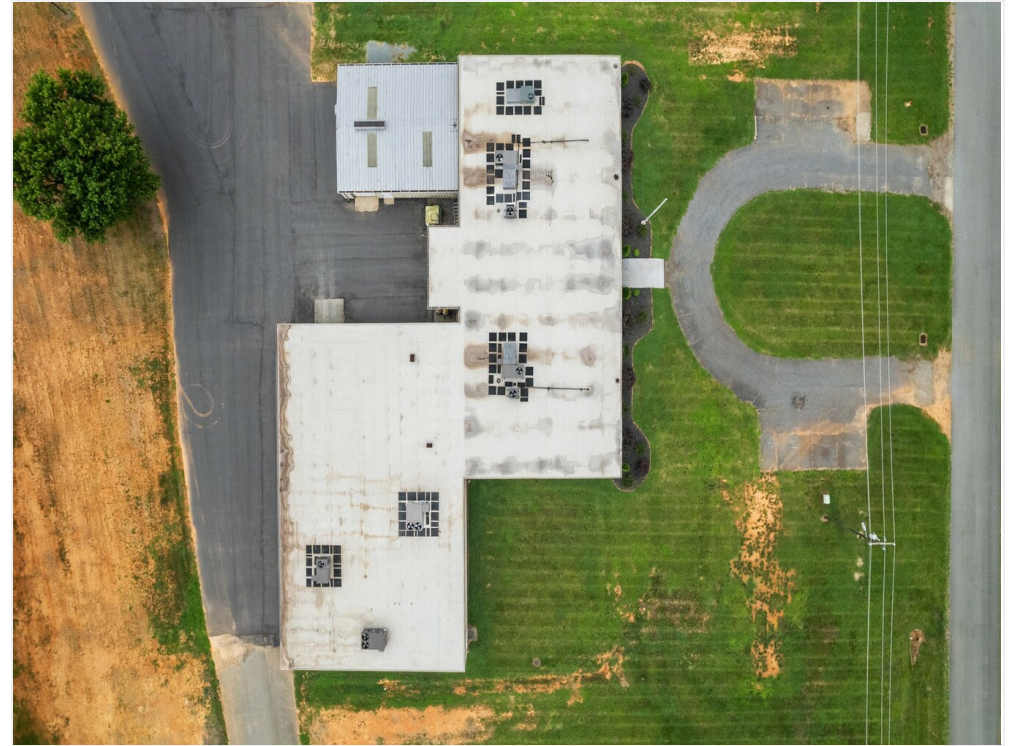

12-web-or-mls-DJI_0332