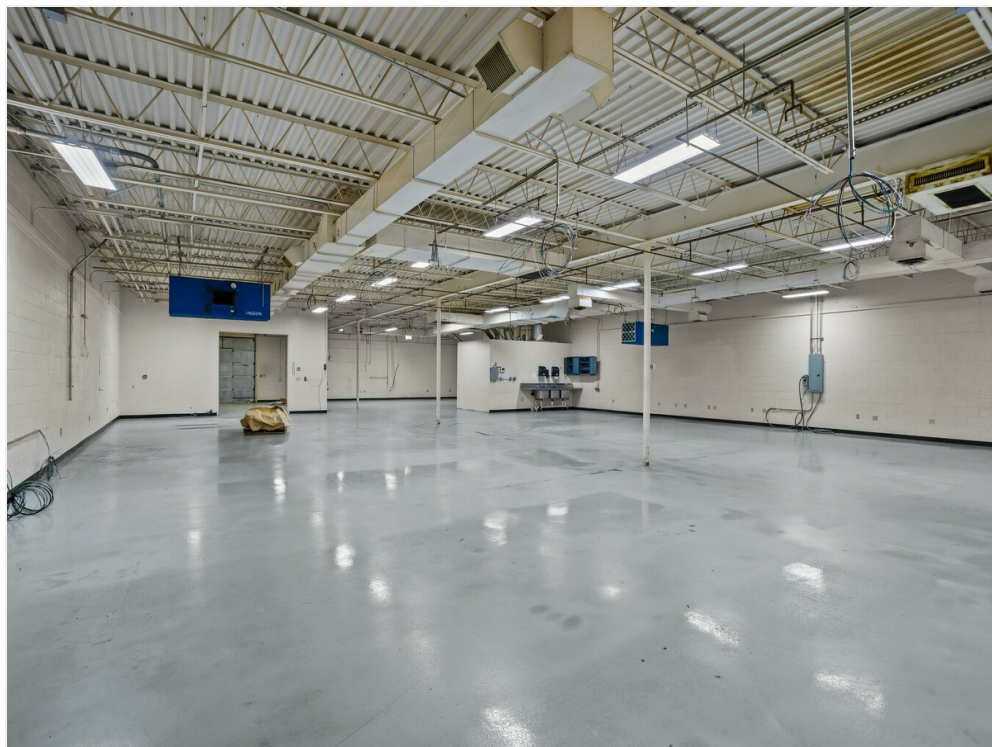

157 Industrial Dr

157 Industrial Dr, King, NC 27021

Property Photos

59-web-or-mls-DSC04427