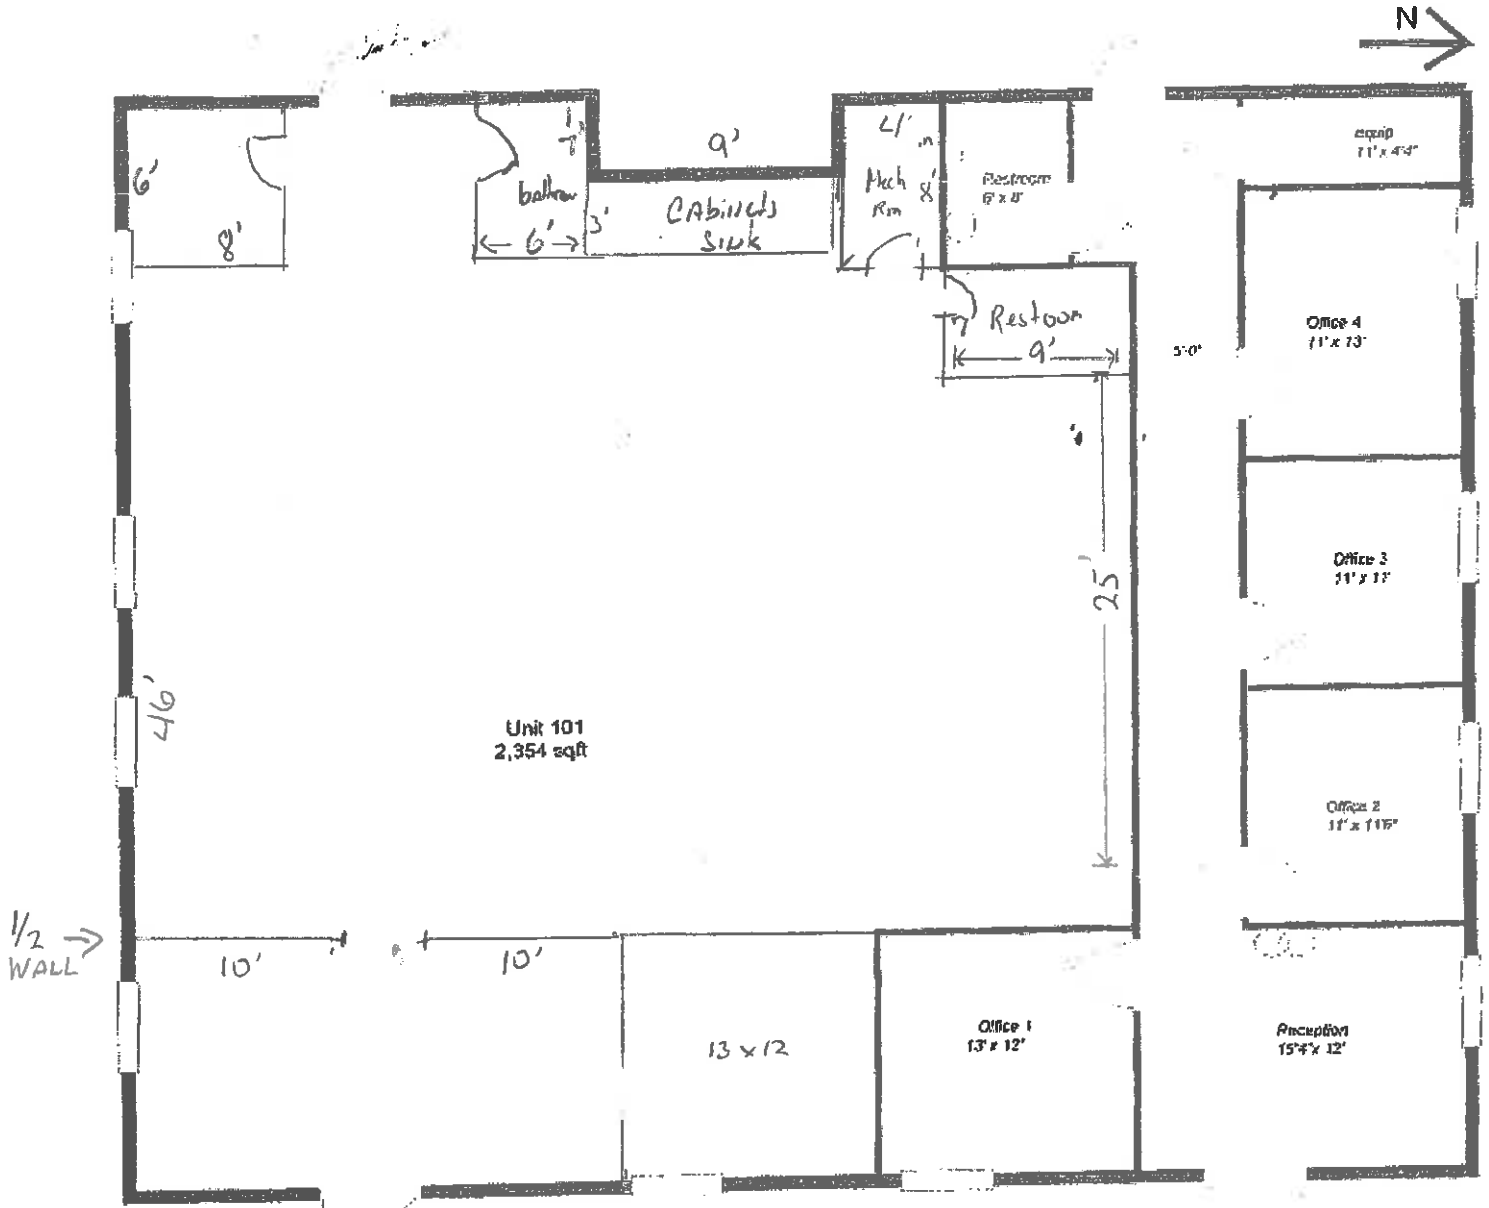

# ADDENDUM TWO

Please note: room dimensions stated above are approximate

Unit 102  
1,179 sqft MOI

Courtside Commons, Building 5  
7330 Little Road, New Port Richey

*MJC*