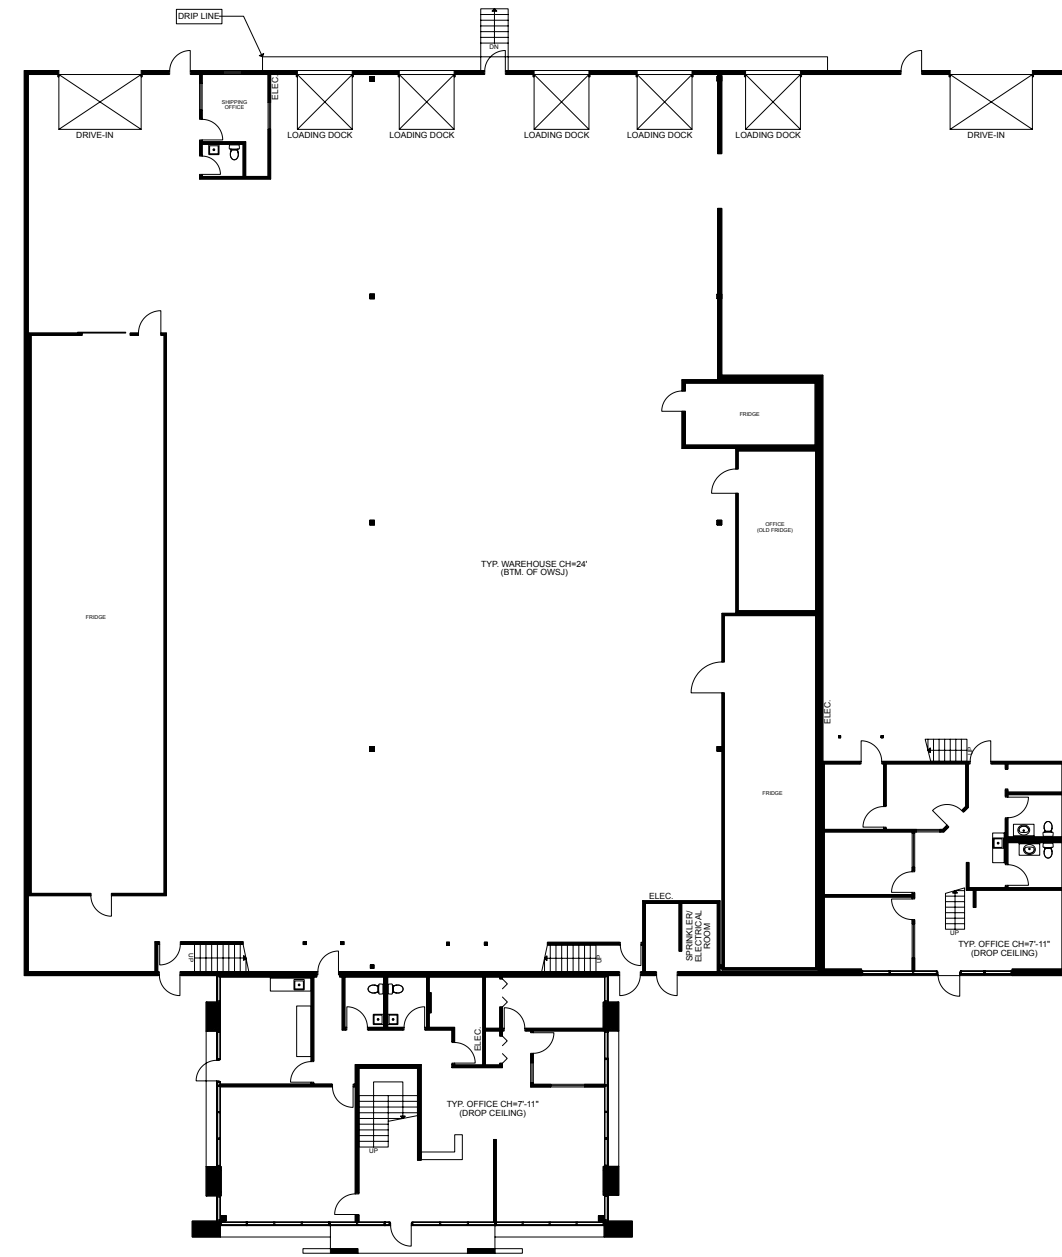

Coast Warehousing Ltd

Version	Prepared: 07/04/2026
FP1A	Measured: 27/03/2026

1331 Kebet Way
Port Coquitlam, British
Columbia, Canada

Floor 01

Prepared by Extreme Measures Inc. (EMI) for the exclusive use of the Client. Third-party reliance requires a reliance letter from EMI. The Measured Date, Prepared Date, or any other date on this document reflects only the work the Client has engaged EMI to perform and may not represent current conditions.