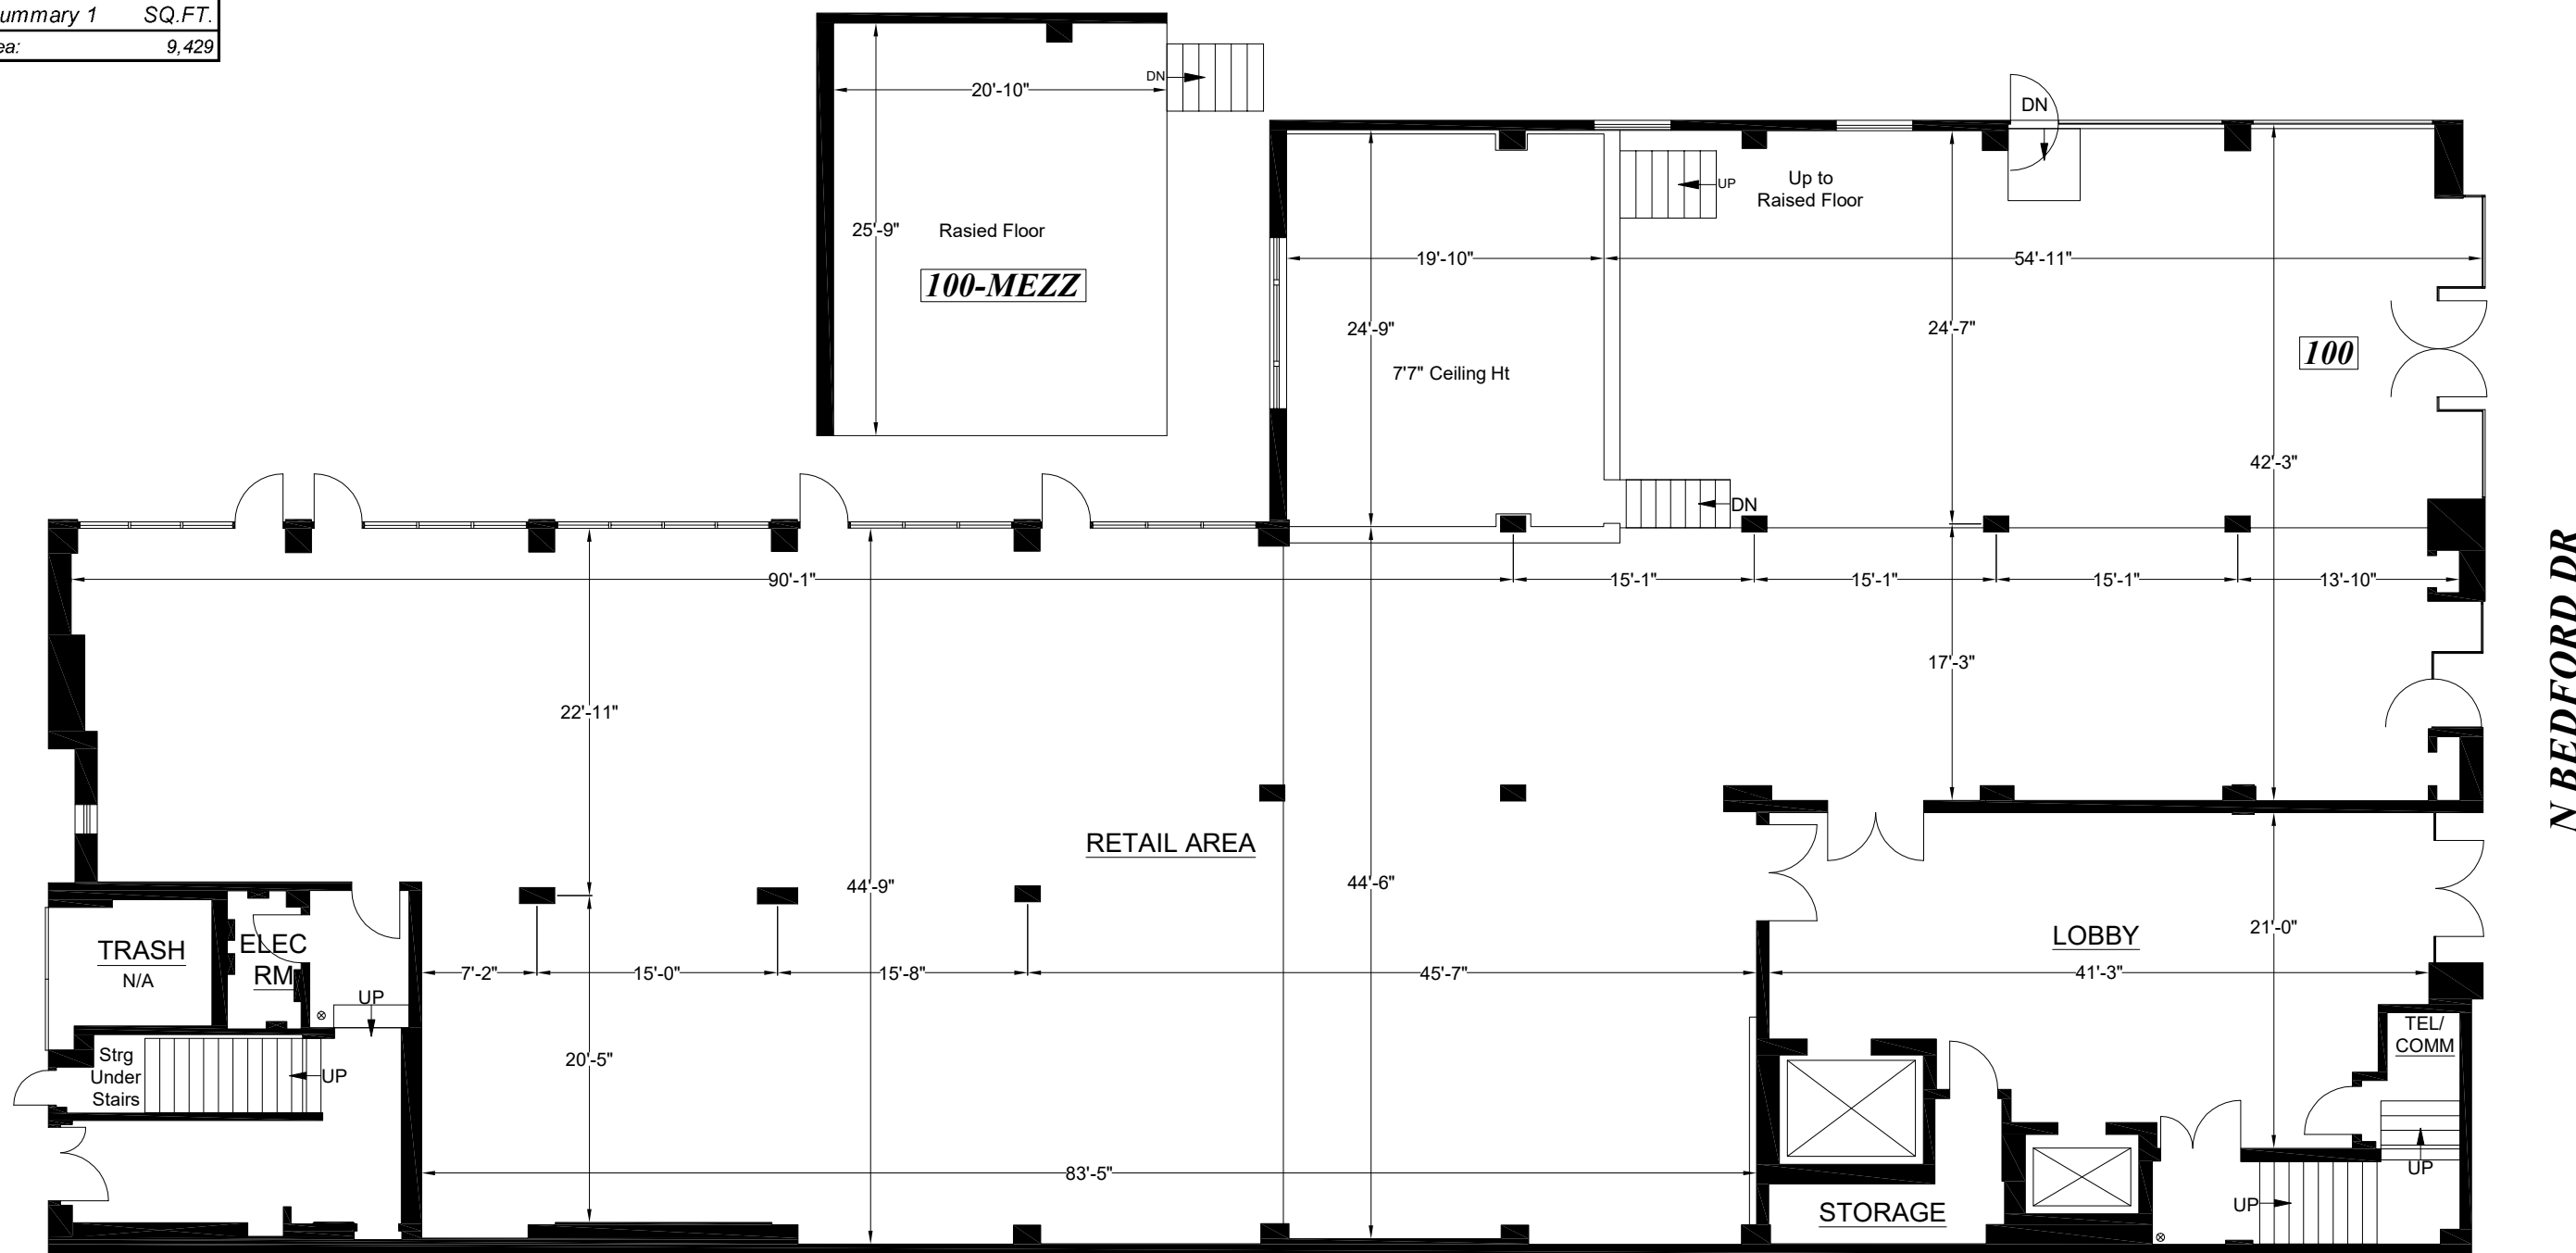

FLOOR PLAN

Floor Billing Summary 1	SQ.FT.
*Measured Area:	9,429

Building Billing Summary	SQ.FT.
*Measured Area:	43,036
Exterior Area:	398

Note: All dimensions shown are rounded to the nearest inch, for informational purposes only. All measurements are recorded to 1/8" accuracy as documented in the final CAD drawing supplied.

LASERTECH® is a registered US trademark of Lasertech® Floorplans Ltd. Copyright 1998 Lasertech® Floorplans Ltd., All Rights Reserved

*Measured Area represents the footprint of the floor, and is used solely for billing purposes. It is NOT to be used for leasing purposes.