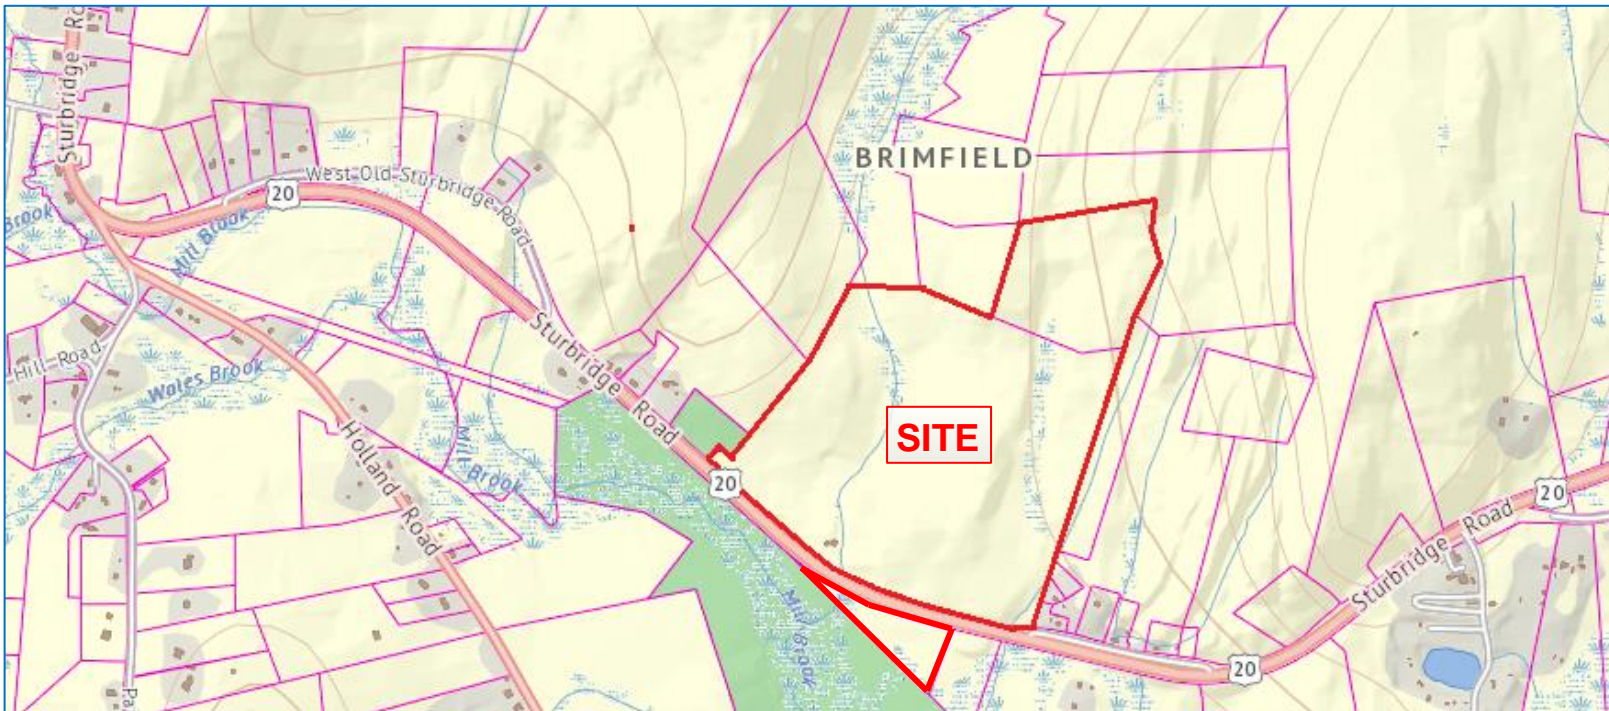

BRIMFIELD, MA

FOR SALE – 100 ACRES – 145 STURBRIDGE ROAD - AVAILABLE NOW

ROUTE 20 – Approx. 100 Acres for sale

Contact: _____
John Benoit, 413.567.2900, john@VantagePointRetail.com
734 Bliss Road, Suite 1, Longmeadow MA 01106