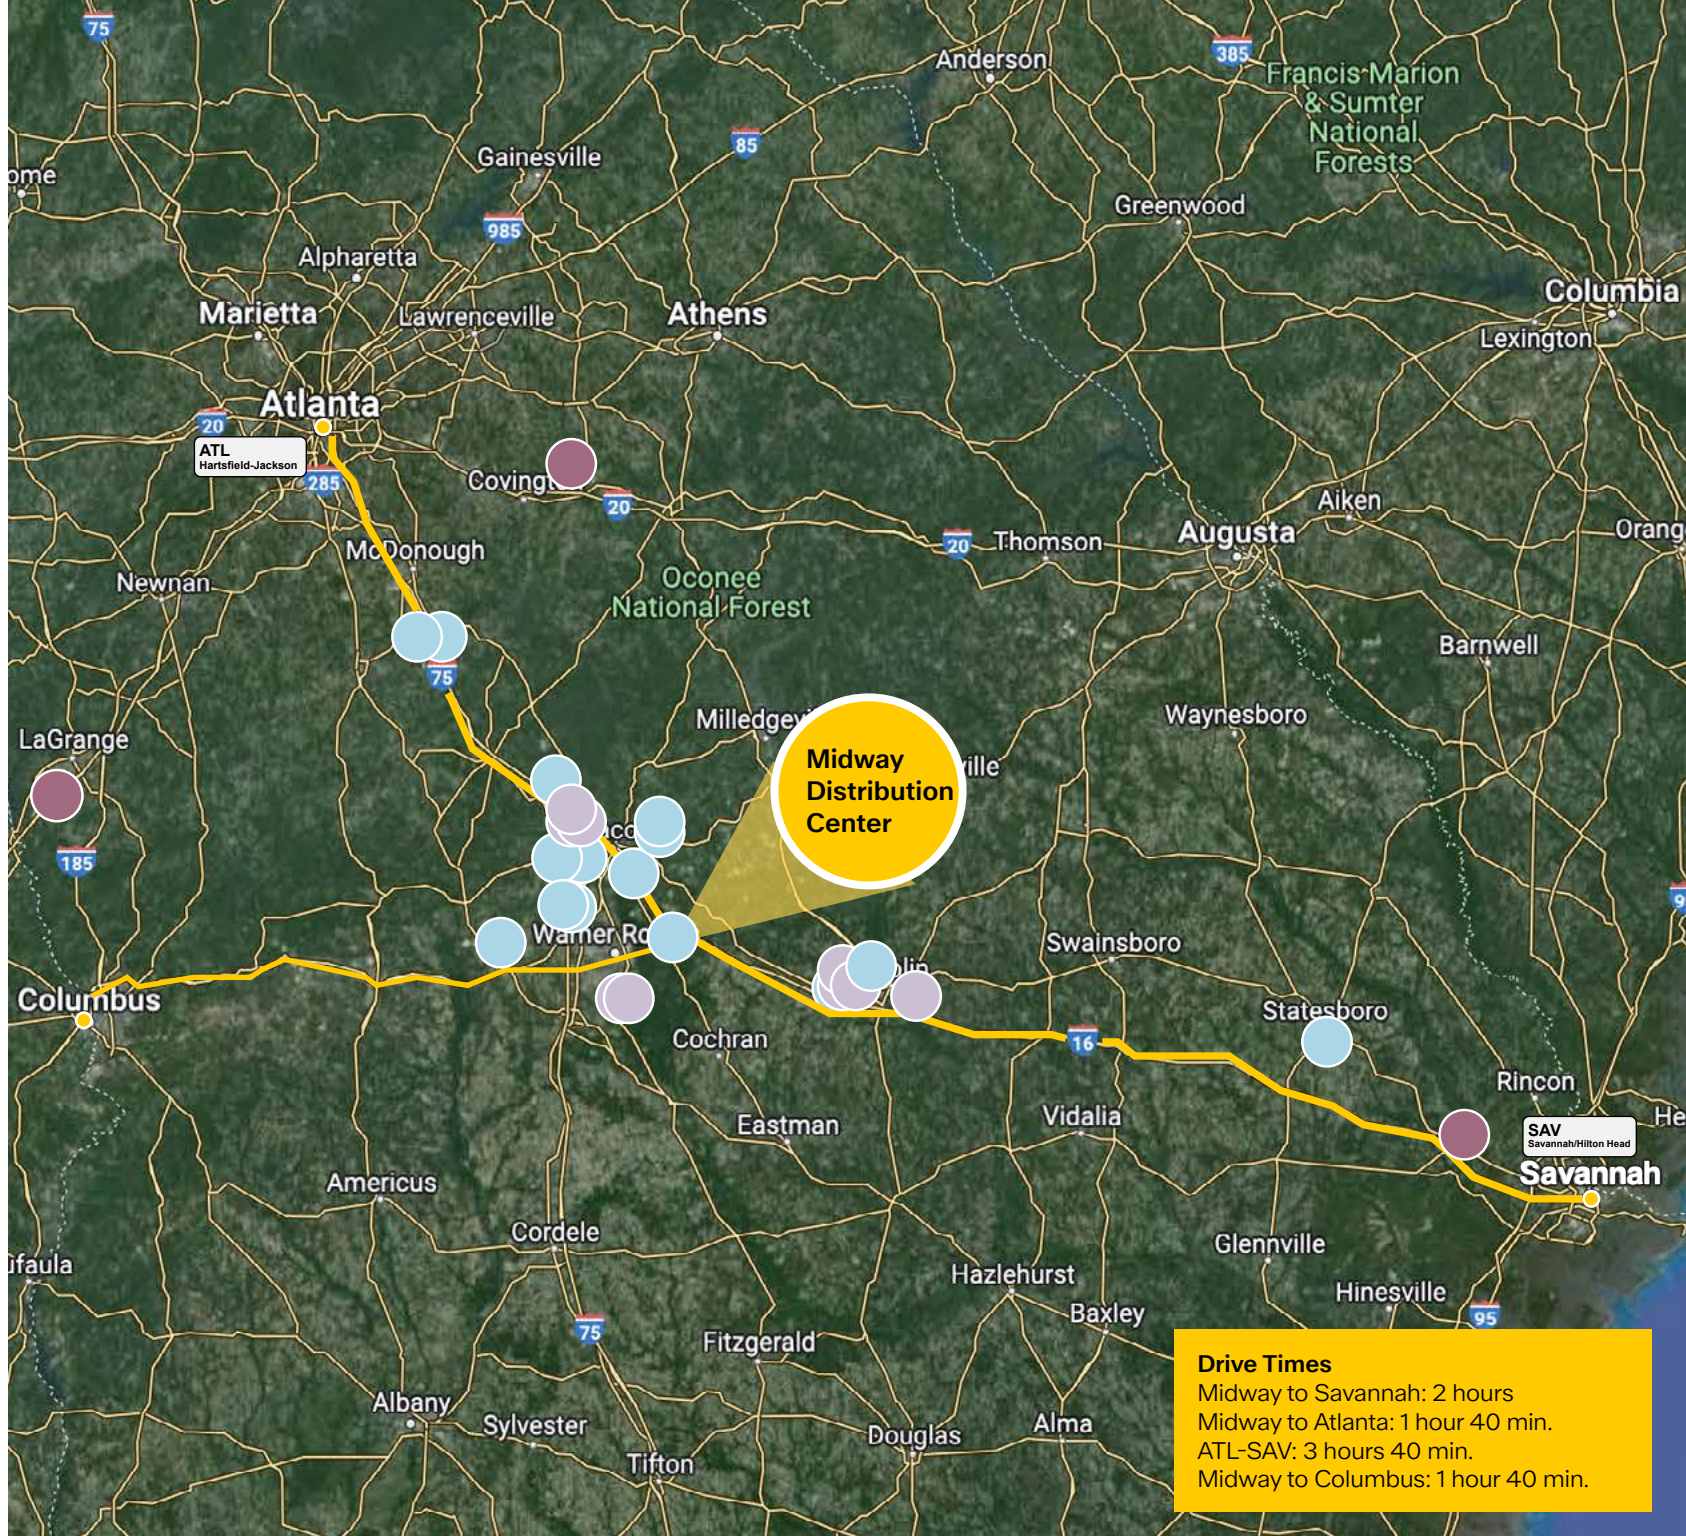

Location Map

Distribution

- Acadmy Sports & Outdoors Dist. Ctr.
- Best Buy Dist. Ctr.
- Perry Ellis Intl. Dist. Ctr.
- Walmart Dist. Ctr.
- Tractor Supply Co. Macon
- Amazon Fulfulment Ctr.
- Tyson Foods
- FedEx Ship Ctr.
- Saddle Creek Logistics
- YKK-USA
- Five Below Warehouse Dist. Ctr.
- Dollar General Dist. Ctr.
- Erdrich USA Inc.
- Blue Bird New Plant
- Kohl's Dist. Ctr.
- MasterBrand Cabinets

Auto

- Hyundai Motor Group
- Metaplant America
- Kia West Point
- Rivian

Manufacturing

- WestRock
- Armstrong World Ind.
- Graphic Packaging Intl.
- Adfors Saint-Gobain
- YKK AP America
- Kumho Tire GA
- Frito-Lay Inc. GA
- Perdue Farms Inc.
- Hwashin Mfg. Plant

Location Overview

To Atlanta

96

16

Academy Sports
Distribution
Center

Midway
Distribution
Center

To Savannah

MIDWAY DISTRIBUTION CENTER