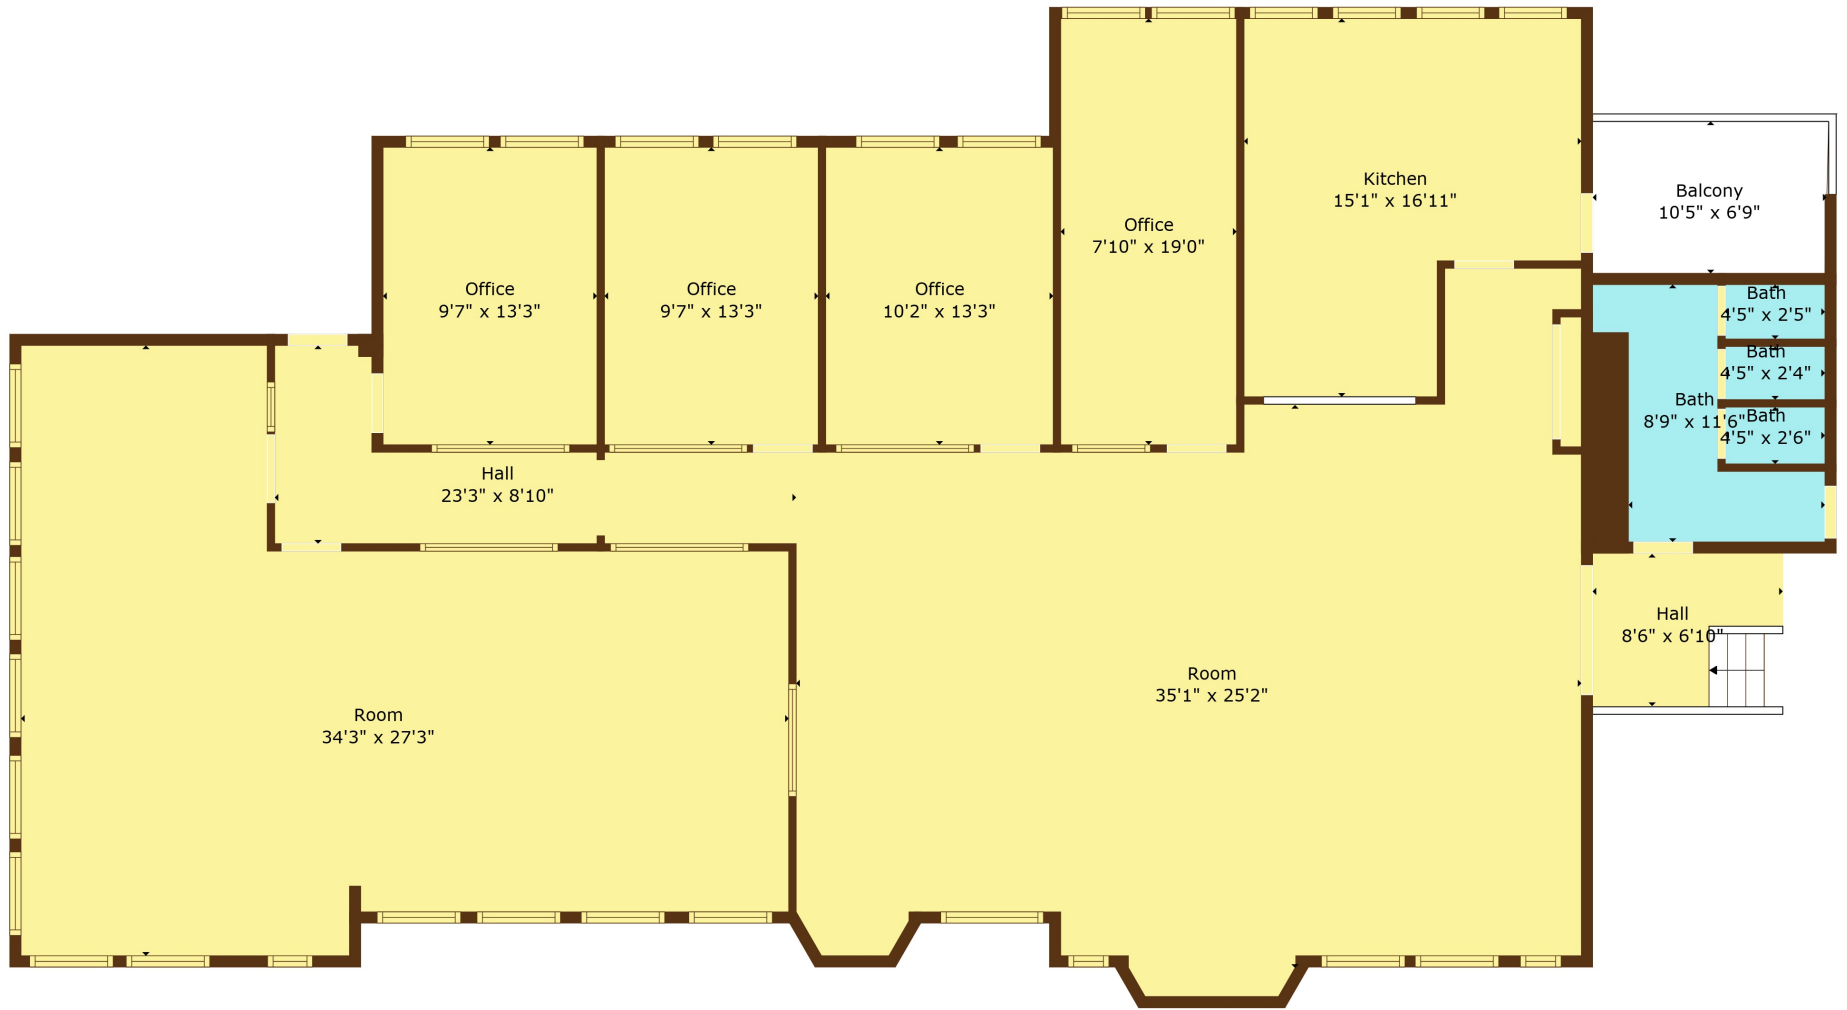

Floor 4

Floor 3

Floor 2

Floor 1

TOTAL: 9242 sq. ft

Below Ground: 1834 sq. ft, Below Ground: 2430 sq. ft, FLOOR 3: 2340 sq. ft, FLOOR 4: 2638 sq. ft

EXCLUDED AREAS: BALCONY: 241 sq. ft, PORCH: 59 sq. ft

Measurements deemed accurate by upstate foto but not guaranteed. www.upstatefoto.com

TOTAL: 9241 sq. ft

Below Ground: 1834 sq. ft, Below Ground: 2430 sq. ft, FLOOR 3: 2340 sq. ft, FLOOR 4: 2637 sq. ft
 EXCLUDED AREAS: BALCONY: 241 sq. ft, PORCH: 59 sq. ft

Measurements deemed accurate by upstate foto but not guaranteed. www.upstatefoto.com