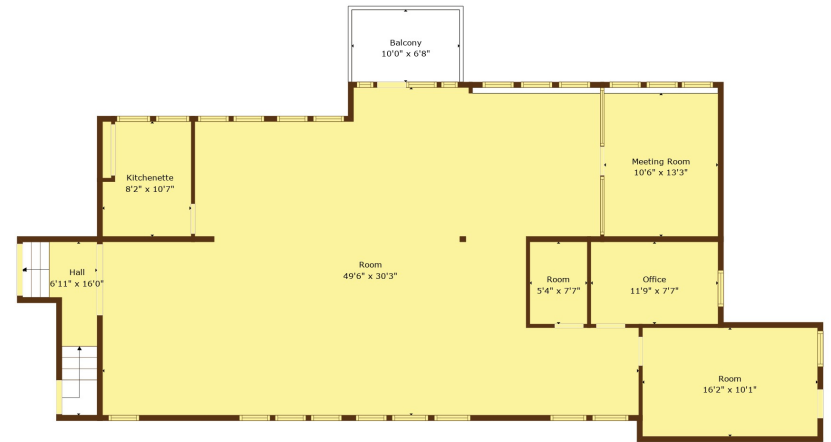

Floor 4

Floor 3

Floor 2

Floor 1

TOTAL: 9242 sq. ft

Below Ground: 1834 sq. ft, Below Ground: 2430 sq. ft, FLOOR 3: 2340 sq. ft, FLOOR 4: 2638 sq. ft

EXCLUDED AREAS: BALCONY: 241 sq. ft, PORCH: 59 sq. ft

Measurements deemed accurate by upstate foto but not guaranteed. www.upstatefoto.com

TOTAL: 9241 sq. ft

Below Ground: 1834 sq. ft, Below Ground: 2430 sq. ft, FLOOR 3: 2340 sq. ft, FLOOR 4: 2637 sq. ft
 EXCLUDED AREAS: BALCONY: 241 sq. ft, PORCH: 59 sq. ft

Measurements deemed accurate by upstate foto but not guaranteed. www.upstatefoto.com