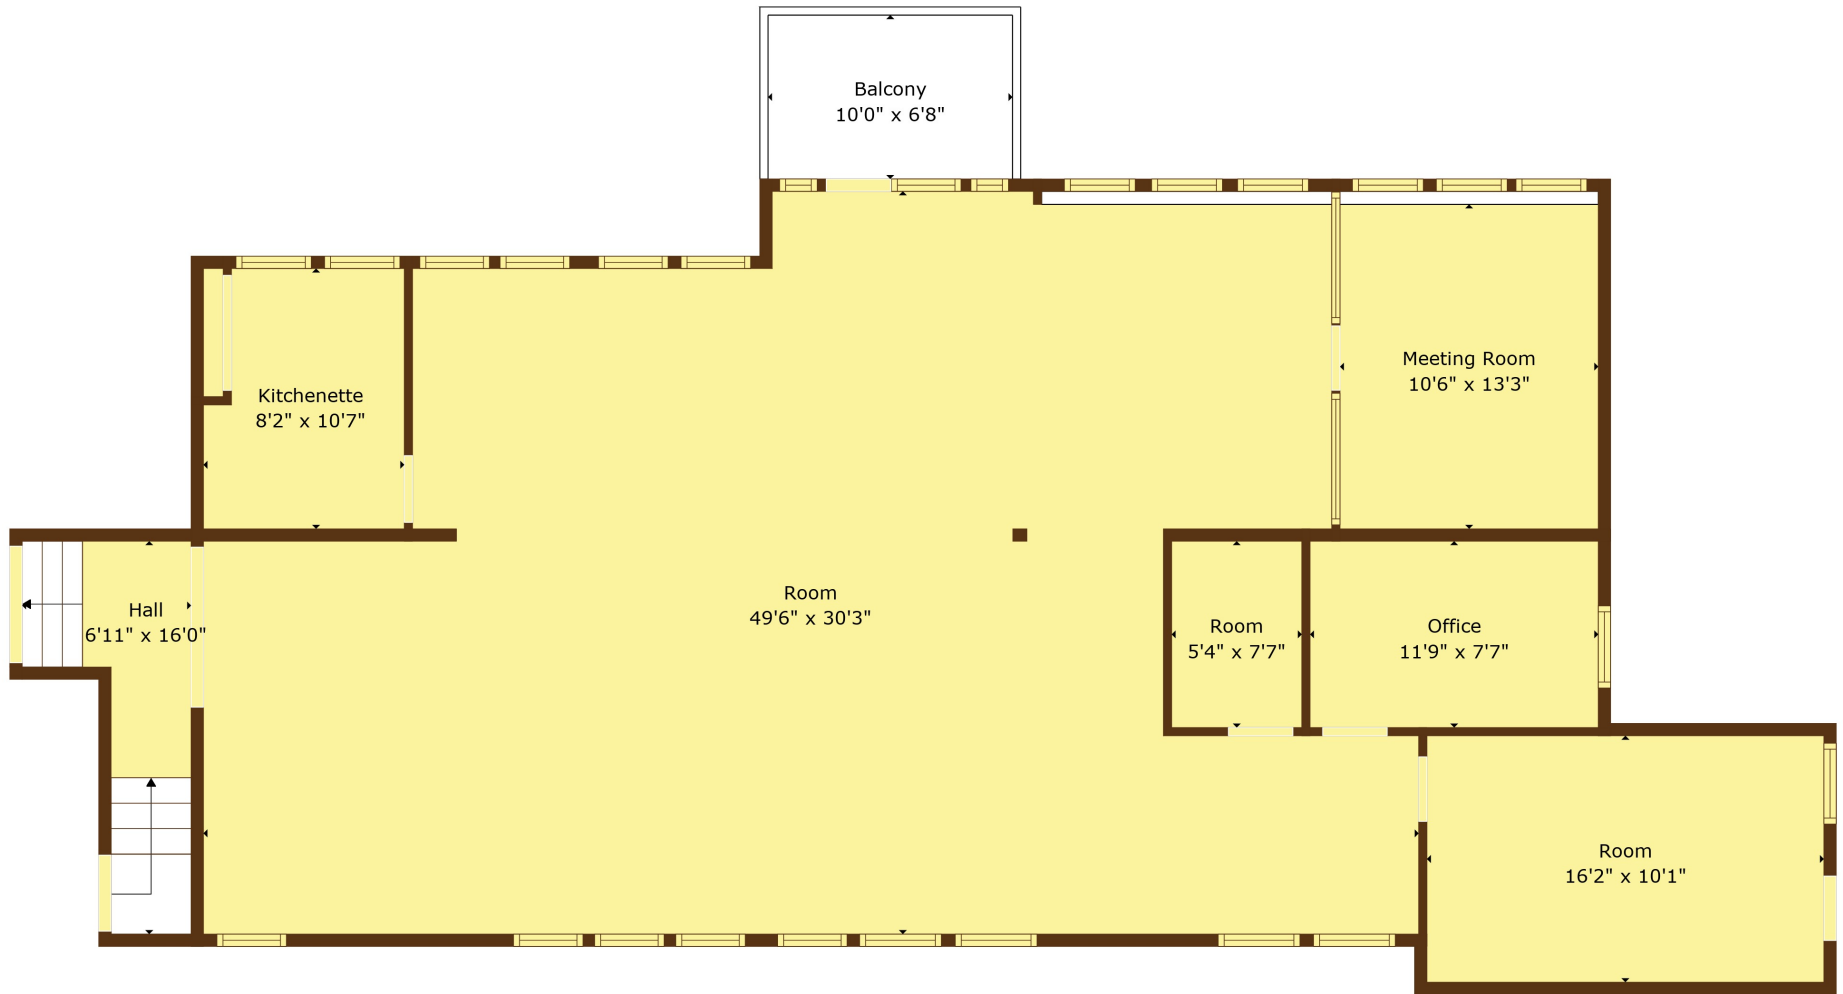

TOTAL: 9241 sq. ft

Below Ground: 1834 sq. ft, Below Ground: 2430 sq. ft, FLOOR 3: 2340 sq. ft, FLOOR 4: 2637 sq. ft
 EXCLUDED AREAS: BALCONY: 241 sq. ft, PORCH: 59 sq. ft

Measurements deemed accurate by upstate foto but not guaranteed. www.upstatefoto.com