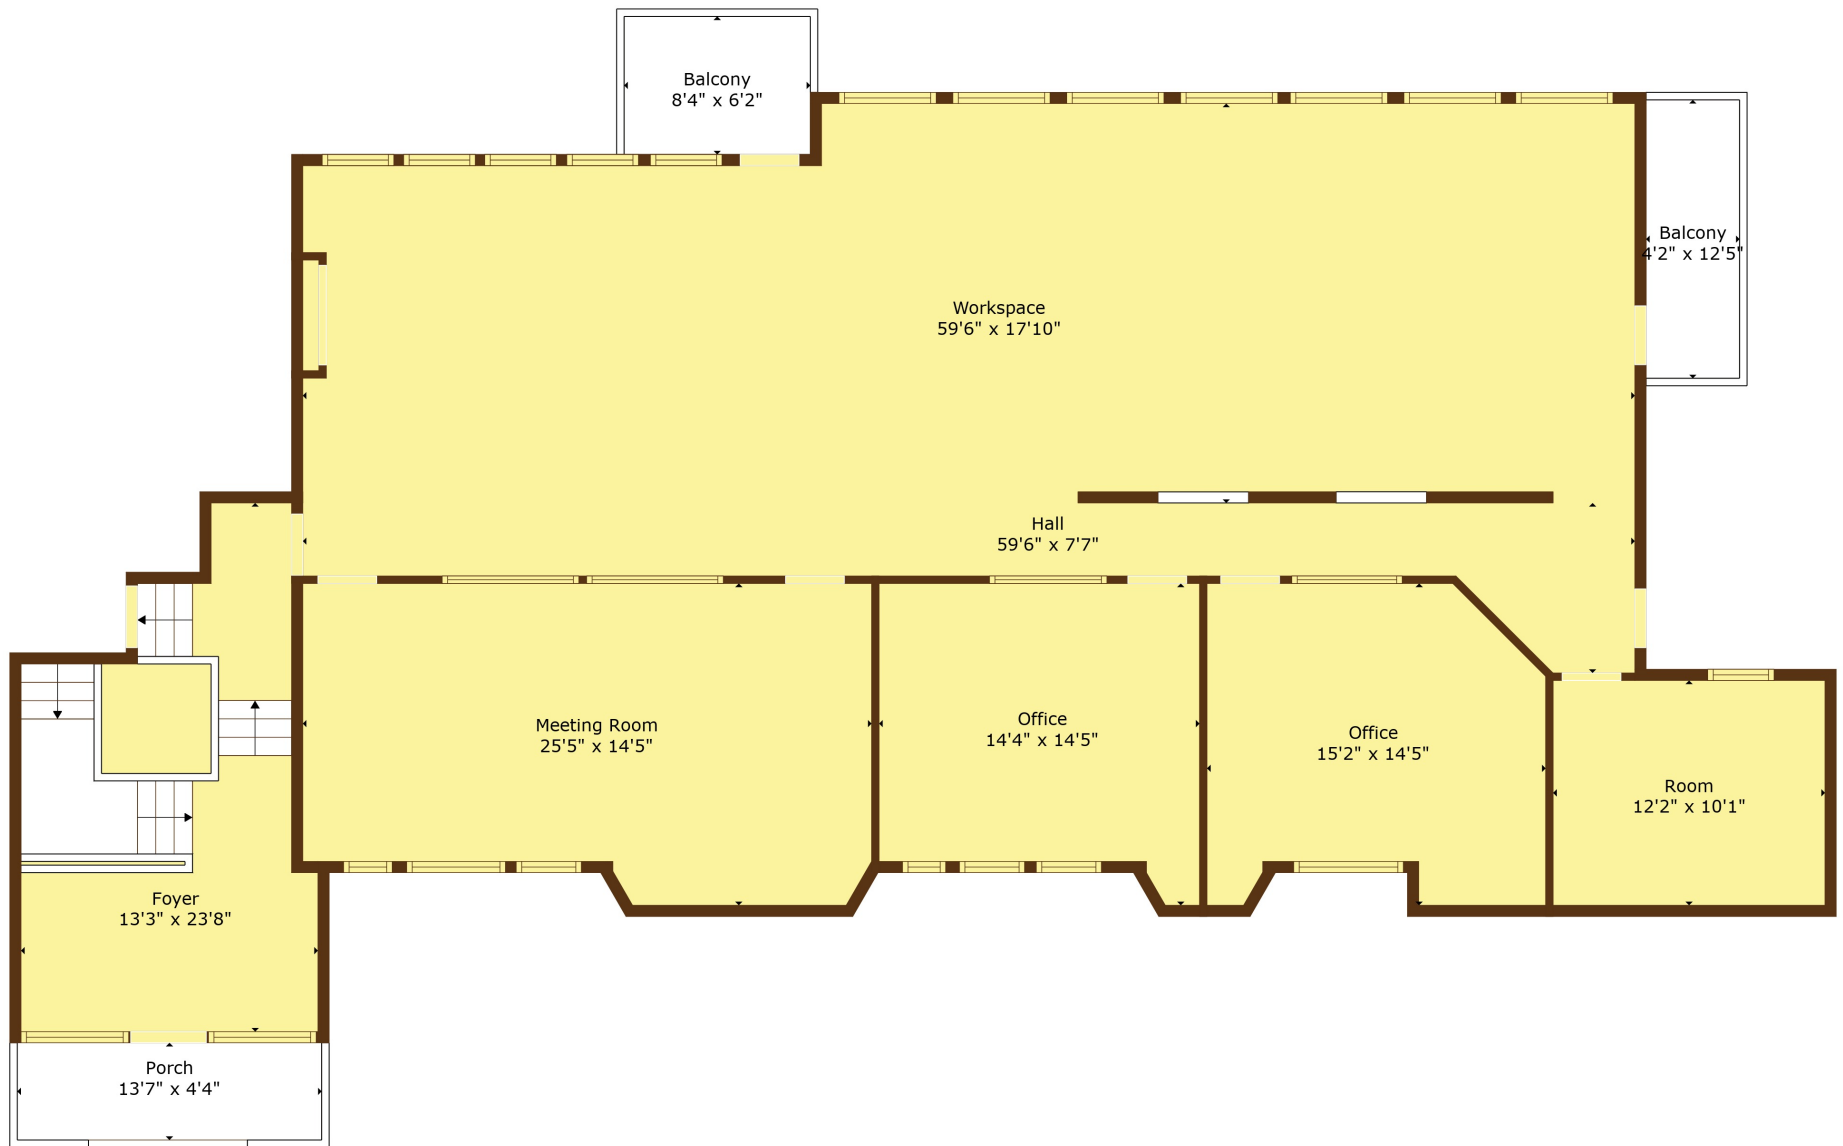

Floor 4

Floor 3

Floor 2

Floor 1

TOTAL: 9242 sq. ft

Below Ground: 1834 sq. ft, Below Ground: 2430 sq. ft, FLOOR 3: 2340 sq. ft, FLOOR 4: 2638 sq. ft

EXCLUDED AREAS: BALCONY: 241 sq. ft, PORCH: 59 sq. ft

Measurements deemed accurate by upstate foto but not guaranteed. www.upstatefoto.com

TOTAL: 9241 sq. ft

Below Ground: 1834 sq. ft, Below Ground: 2430 sq. ft, FLOOR 3: 2340 sq. ft, FLOOR 4: 2637 sq. ft
 EXCLUDED AREAS: BALCONY: 241 sq. ft, PORCH: 59 sq. ft

Measurements deemed accurate by upstate foto but not guaranteed. www.upstatefoto.com