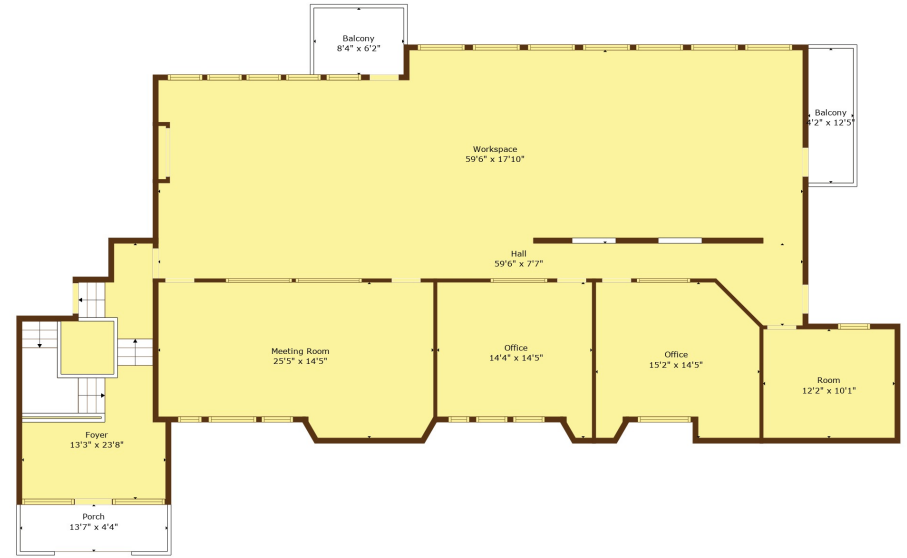

Floor 4

Floor 3

Floor 2

Floor 1

TOTAL: 9242 sq. ft

Below Ground: 1834 sq. ft, Below Ground: 2430 sq. ft, FLOOR 3: 2340 sq. ft, FLOOR 4: 2638 sq. ft

EXCLUDED AREAS: BALCONY: 241 sq. ft, PORCH: 59 sq. ft

Measurements deemed accurate by upstate foto but not guaranteed. www.upstatefoto.com

TOTAL: 9241 sq. ft

Below Ground: 1834 sq. ft, Below Ground: 2430 sq. ft, FLOOR 3: 2340 sq. ft, FLOOR 4: 2637 sq. ft
 EXCLUDED AREAS: BALCONY: 241 sq. ft, PORCH: 59 sq. ft

Measurements deemed accurate by upstate foto but not guaranteed. www.upstatefoto.com