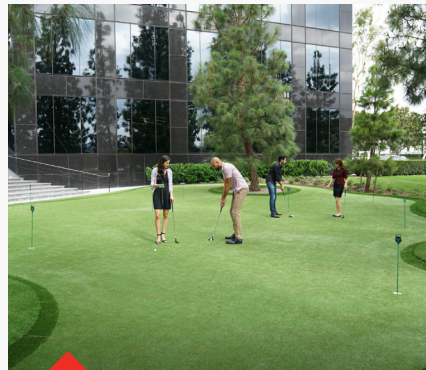

PUTTING GREEN