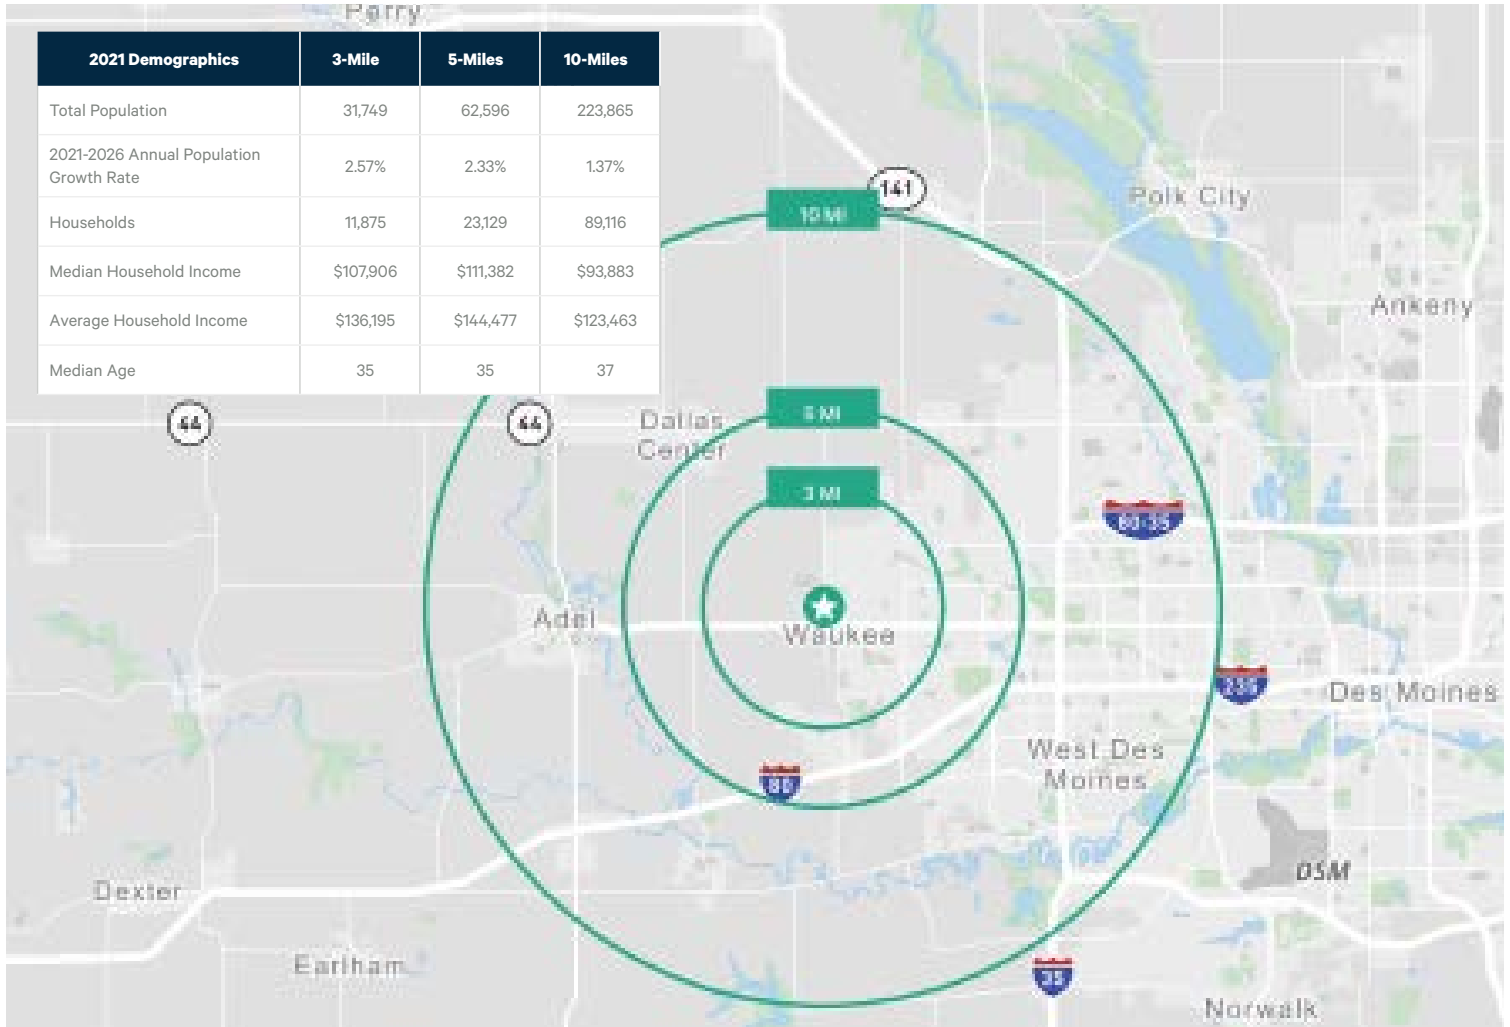

Location

Contact Us

Riley Hogan

Senior Vice President

+1 515 221 6683

riley.hogan@cbre.com

Licensed in the State of Iowa

© 2024 CBRE, Inc. All rights reserved. This information has been obtained from sources believed reliable, but has not been verified for accuracy or completeness. You should conduct a careful, independent investigation of the property and verify all information. Any reliance on this information is solely at your own risk. CBRE and the CBRE logo are service marks of CBRE, Inc. All other marks displayed on this document are the property of their respective owners, and the use of such logos does not imply any affiliation with or endorsement of CBRE. Photos herein are the property of their respective owners. Use of these images without the express written consent of the owner is prohibited.