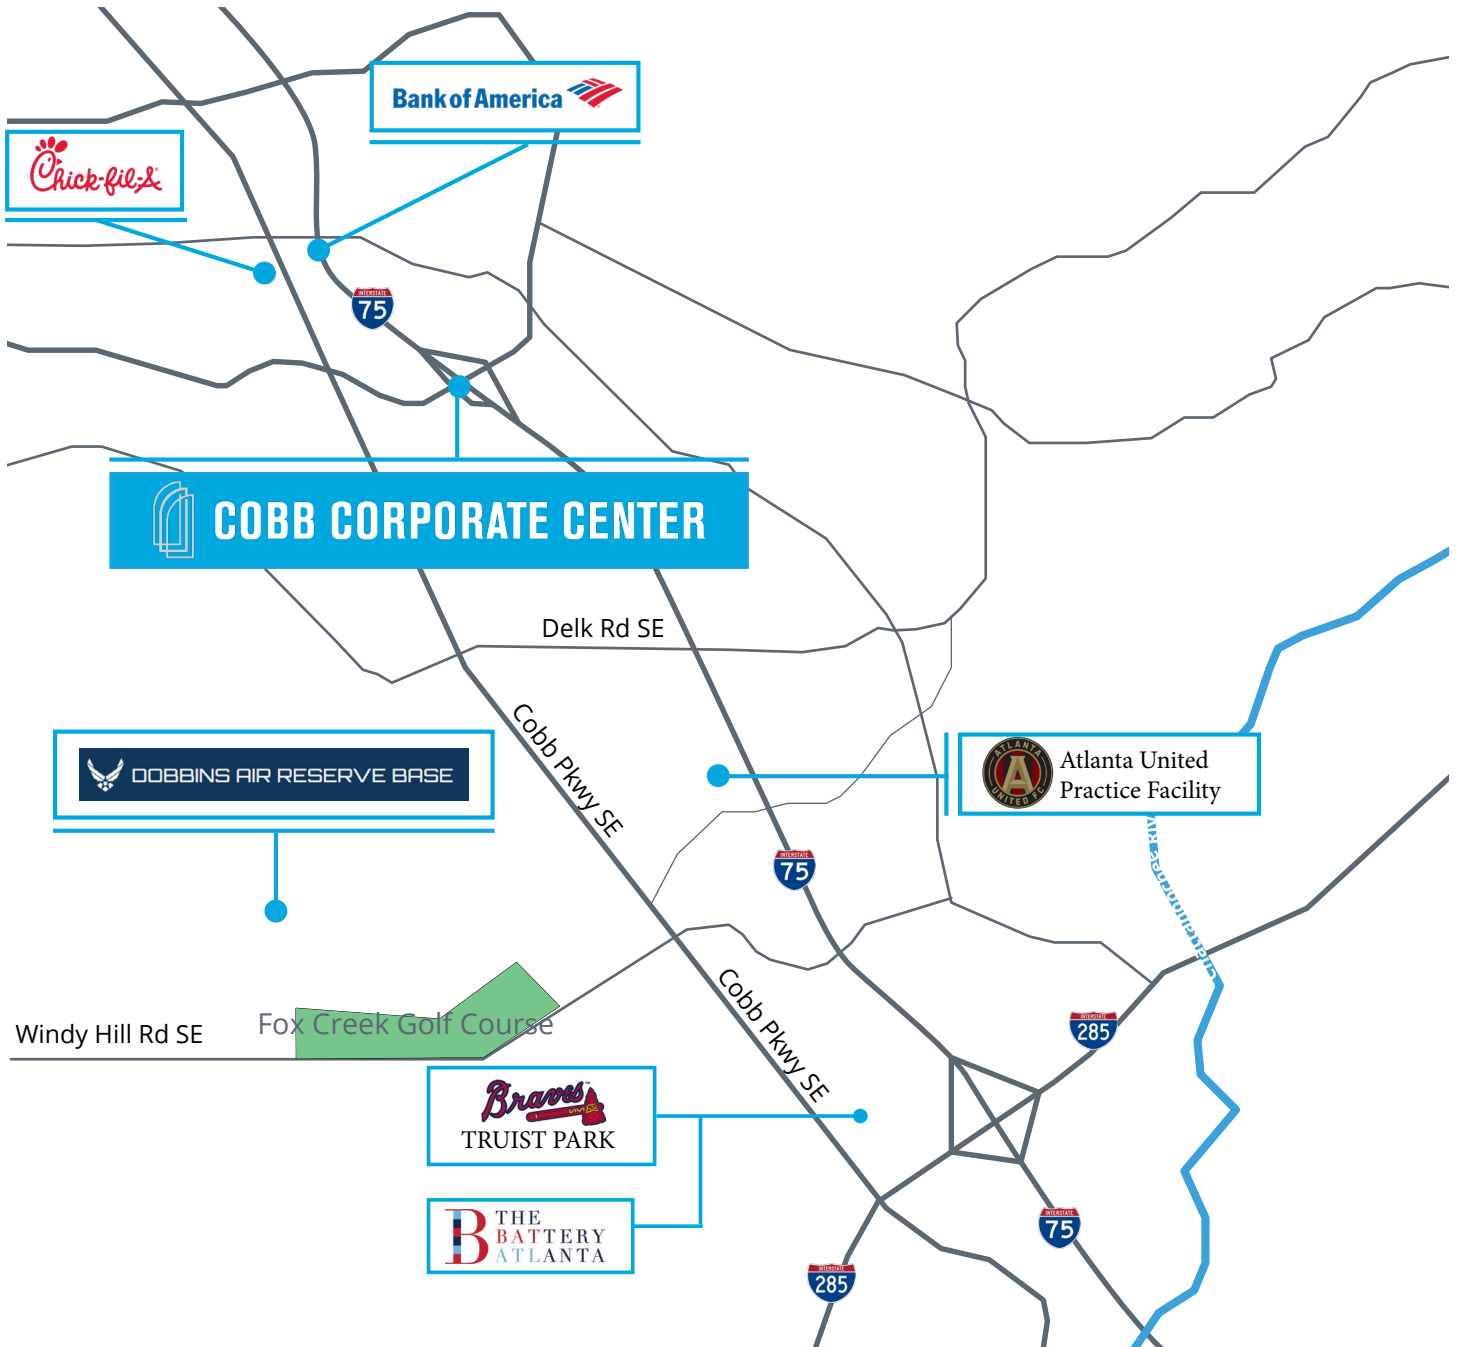

COBB CORPORATE CENTER

350-450 Franklin Gateway SE | Marietta, GA 30067

Multitude of Amenities Nearby

Matt Fergus
404.414.7059
mfergus@lpc.com

Hunter Henritze
404.924.2819
hhenritze@lpc.com

Seabie Hickson IV
404.376.1295
shickson@lpc.com

Lincoln