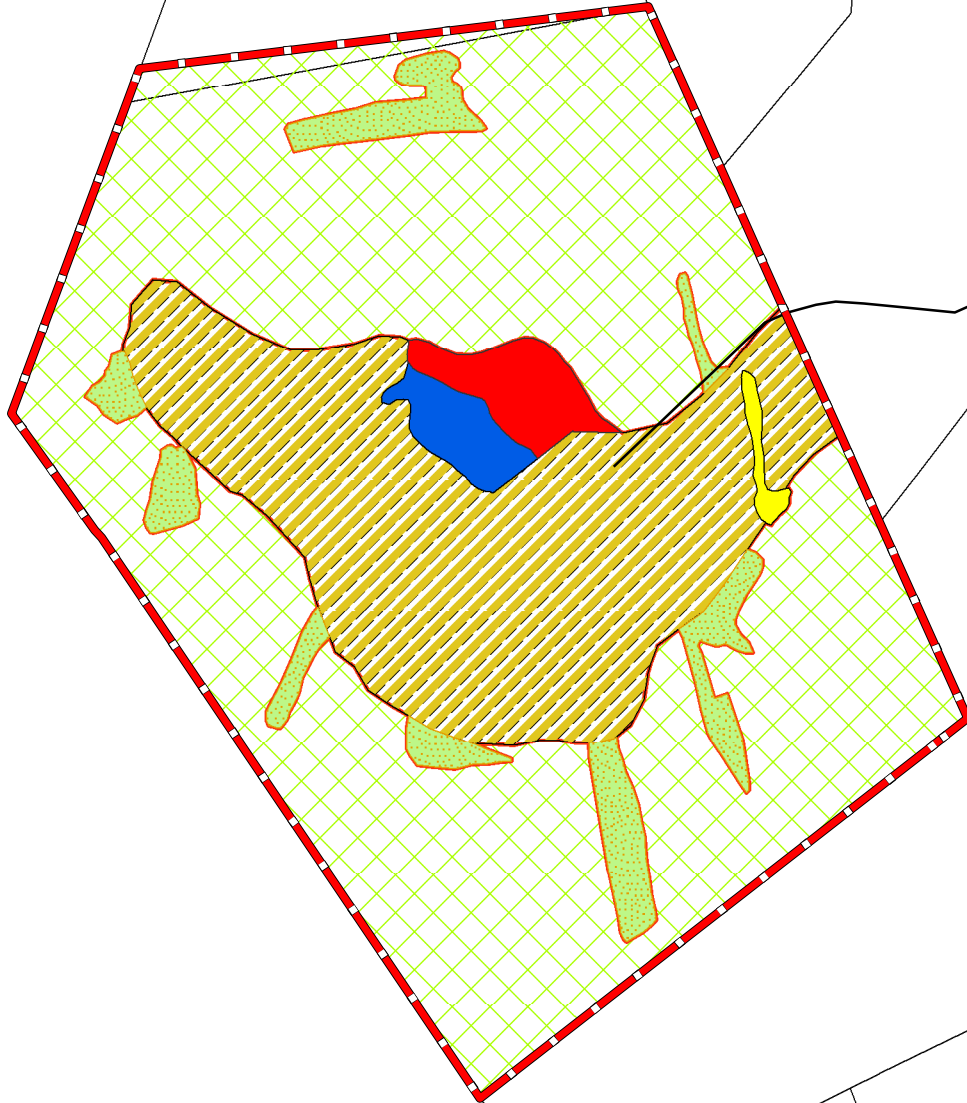

STAND MAP "NEVILLE TRACT"  
LAT: 35°20'46.571"N LONG:79°30'37.025"W MOORE COUNTY, NC

**Legend**

-  Boundary
-  Streets
- Stand**
-  Cabin/Shop
-  Food Plot
-  Gun Range
-  Natural
-  Pond
-  Thinned2018
-  Tax Data