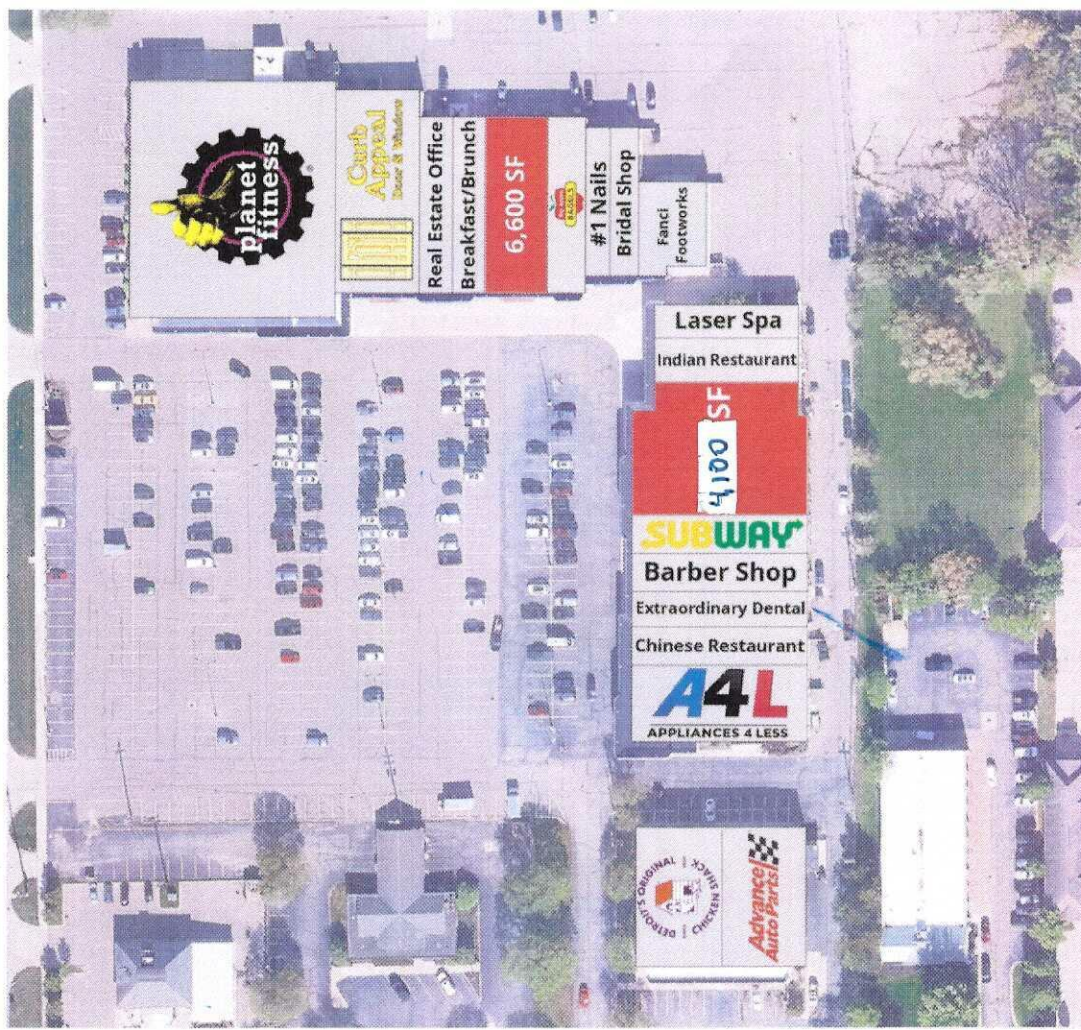

SHELBY PLAZA SHOPPING CENTER

8148-8260 23 MILE ROAD, SHELBY TOWNSHIP, MI 48316

AVAILABLE SPACE OPTIONS

JASON OROW
248.406.1754
jorow@keystonecre.com

NORMAN ABRO
248.406.7117
nabro@keystonecre.com