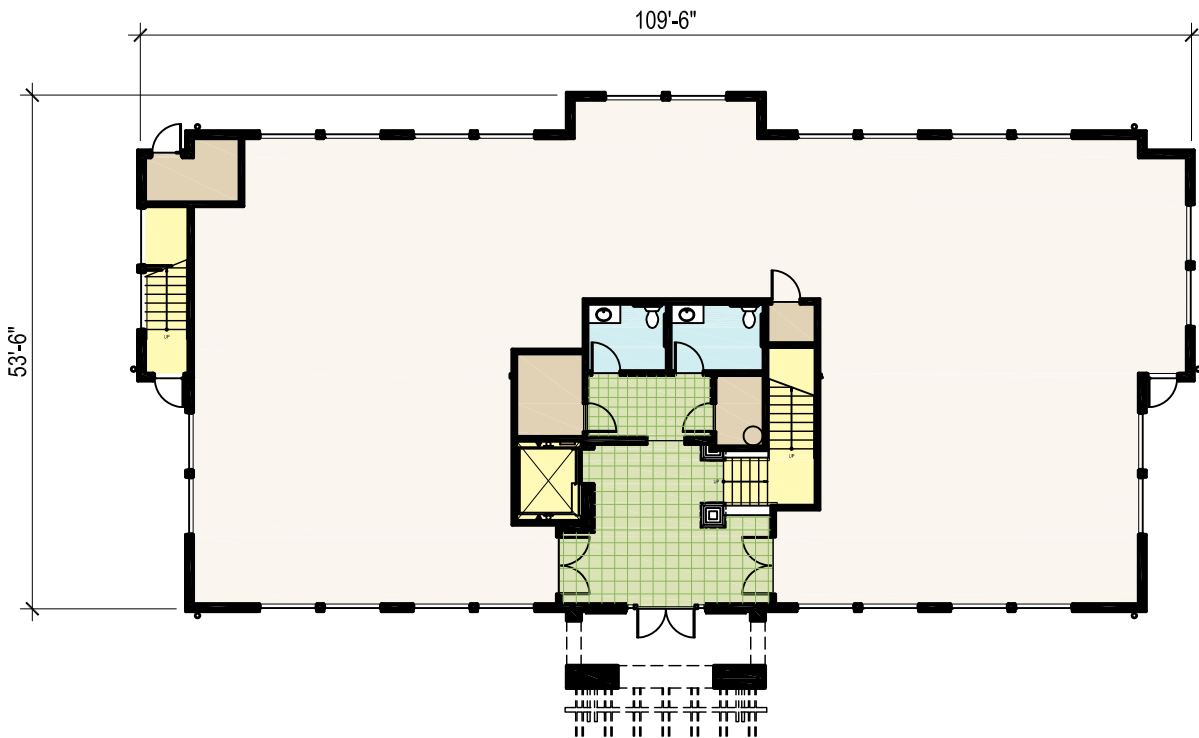

GROSS FLOOR AREA: 5,488 SF

GROSS FLOOR AREA: 5,488 SF