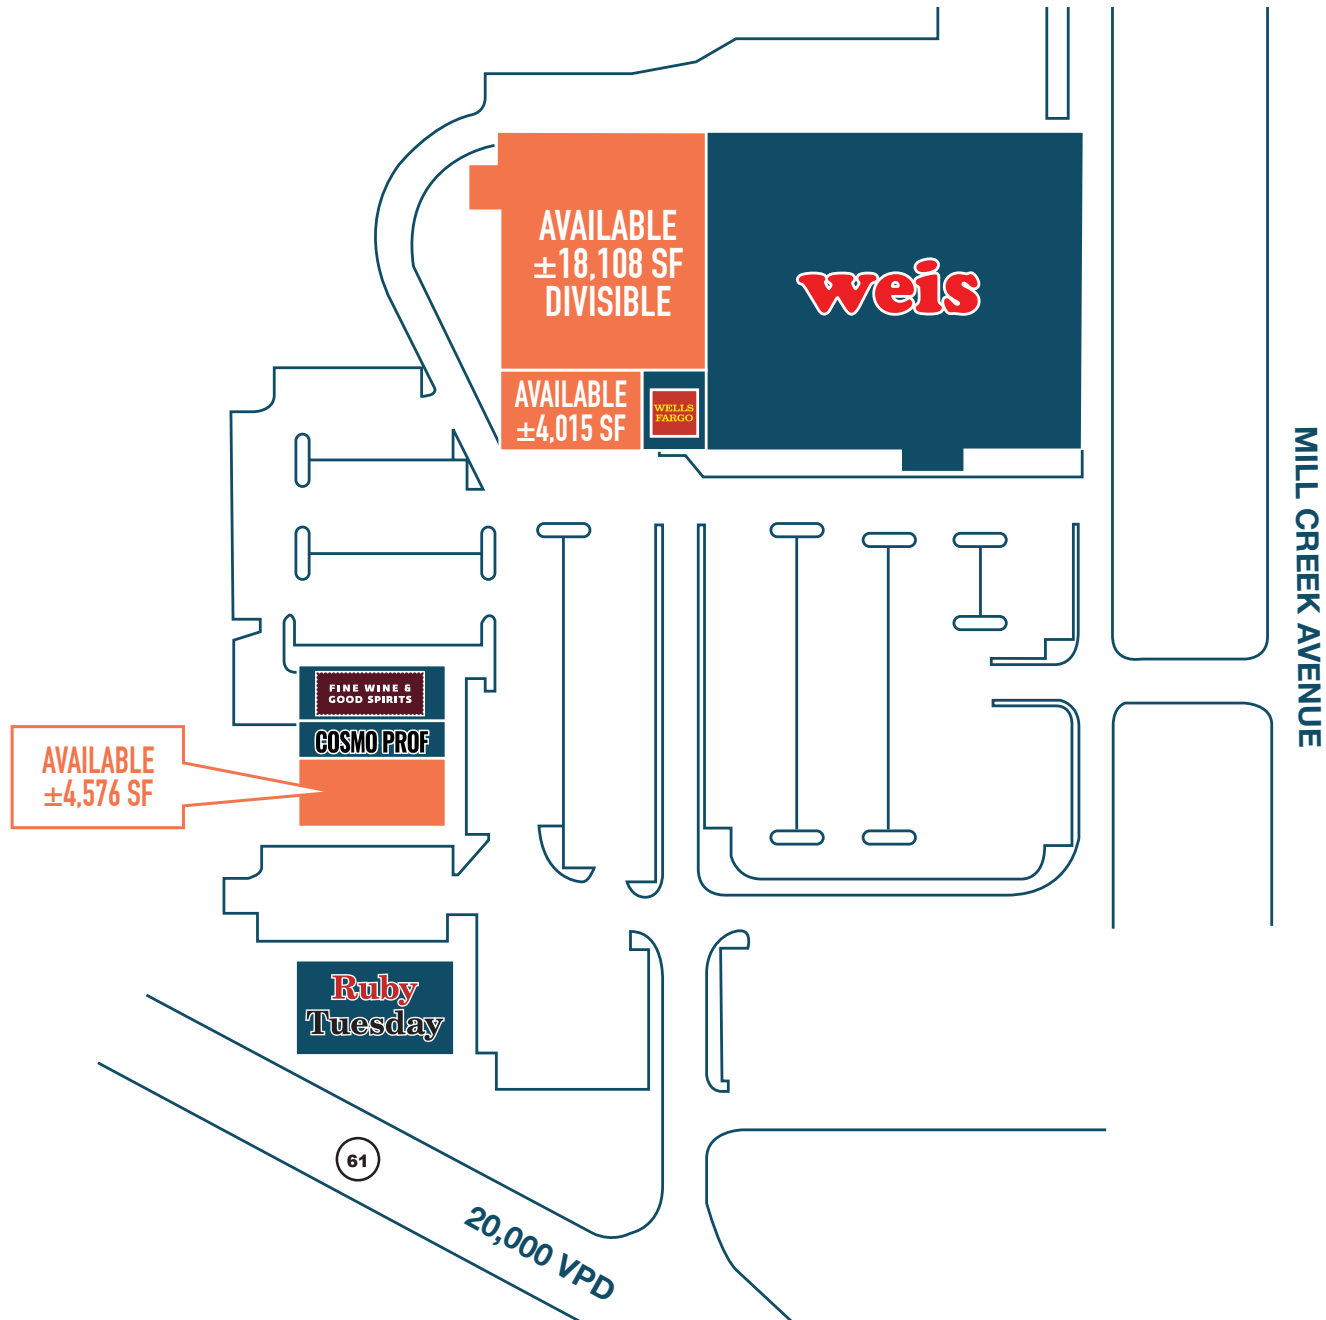

SITE PLAN

POTTSVILLE, PA
520 POTTSVILLE PARK PLAZA

www.metrocommercial.com