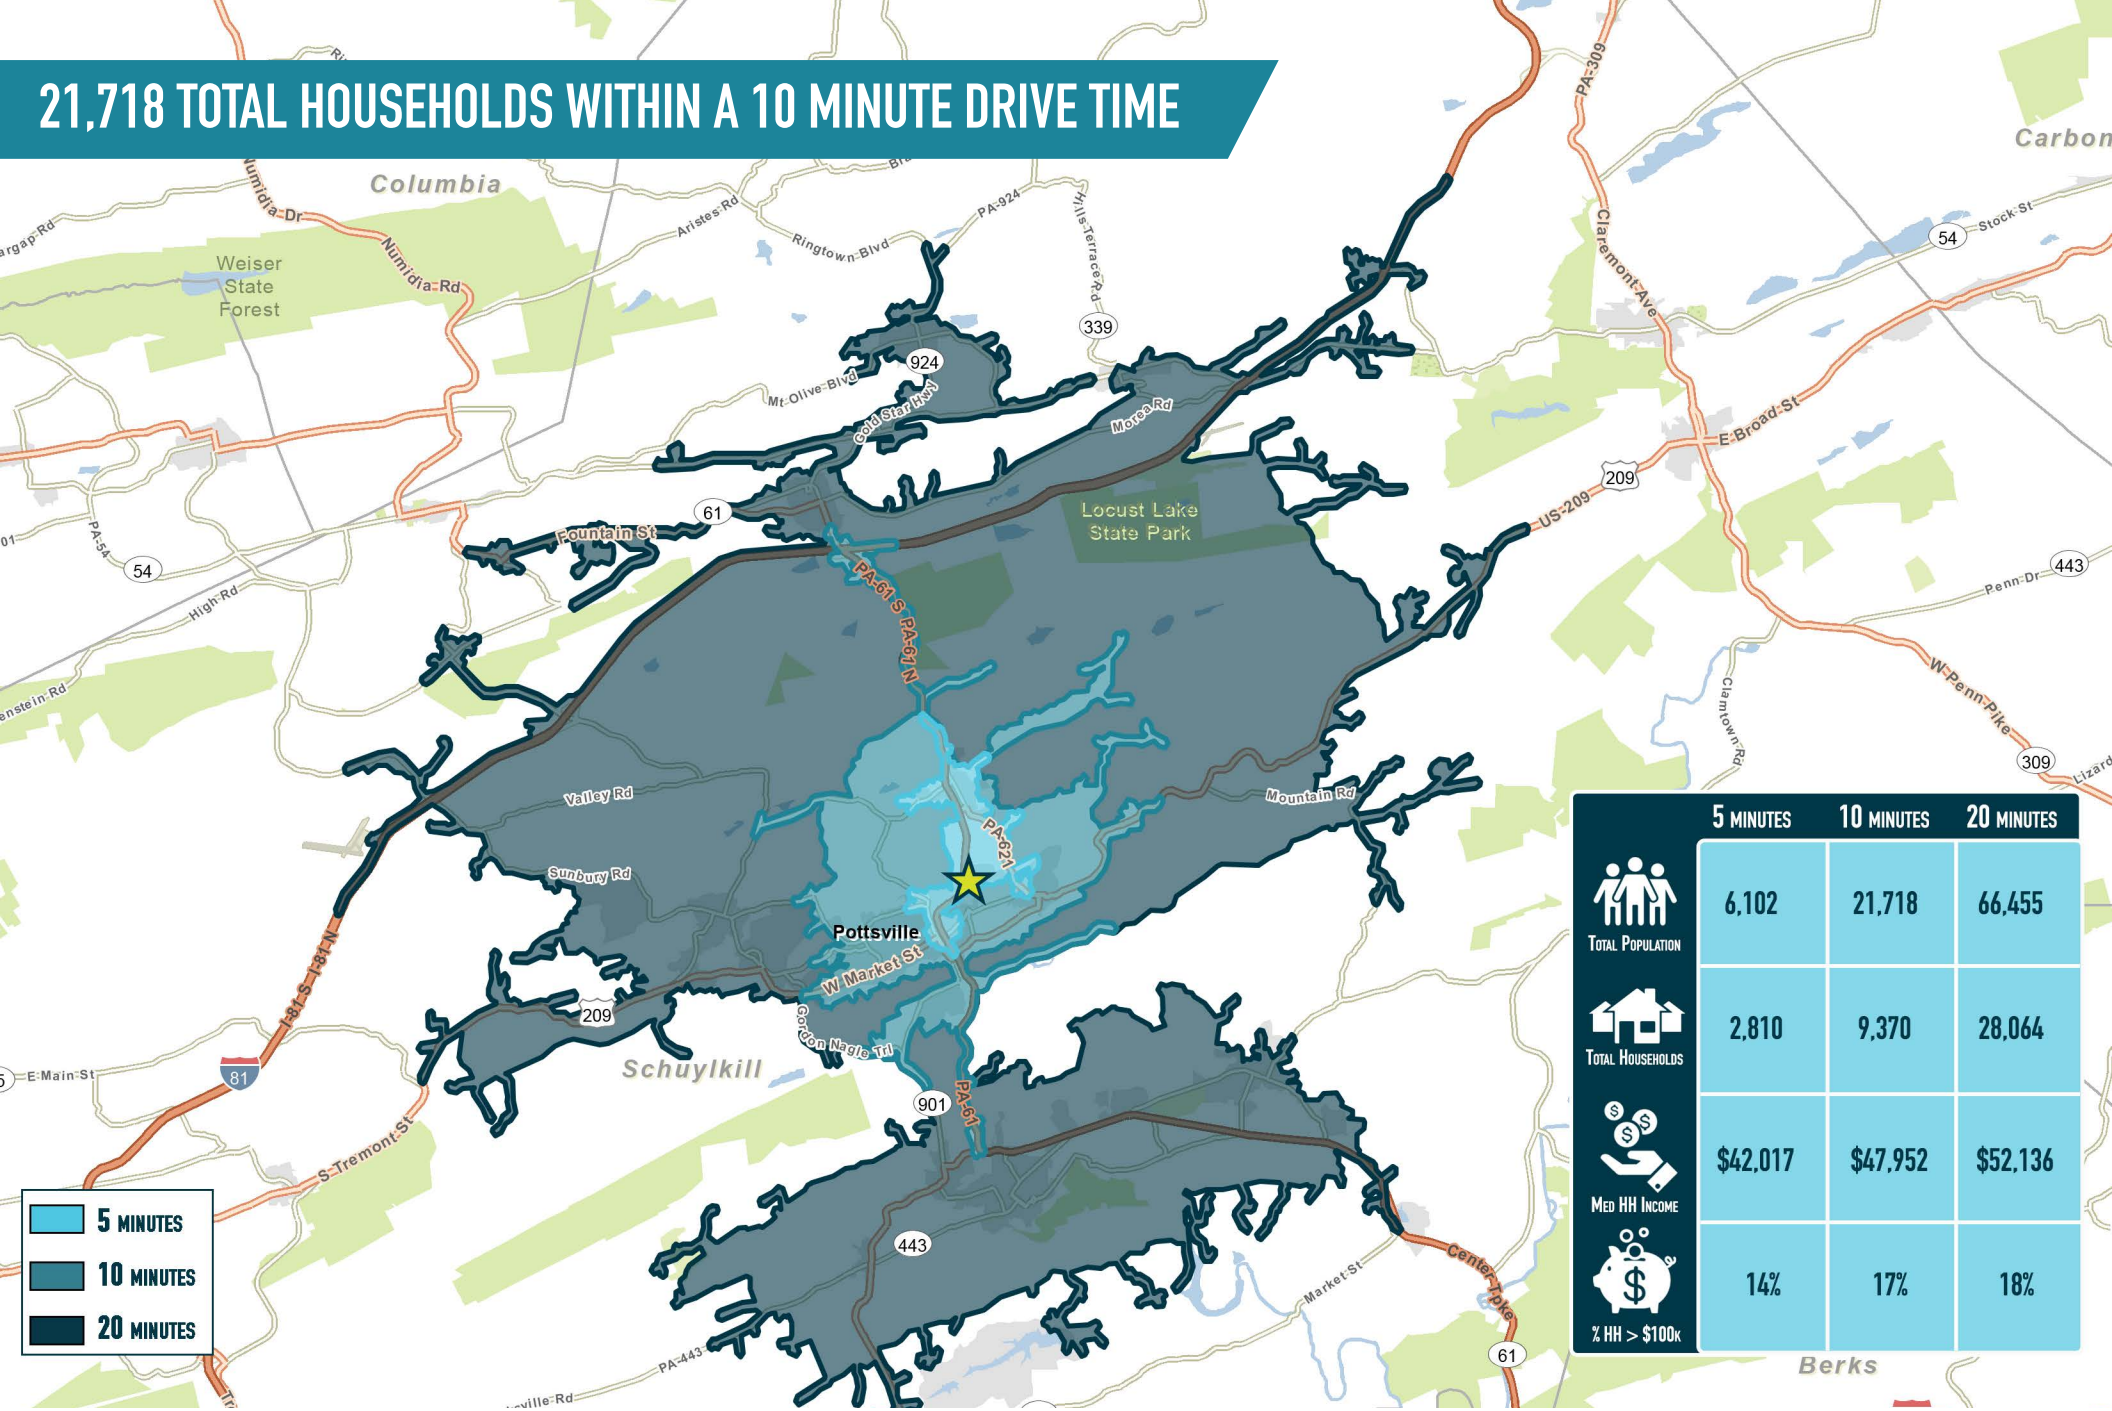

21,718 TOTAL HOUSEHOLDS WITHIN A 10 MINUTE DRIVE TIME

POTTSVILLE, PA
520 POTTSVILLE PARK PLAZA

www.metrocommercial.com