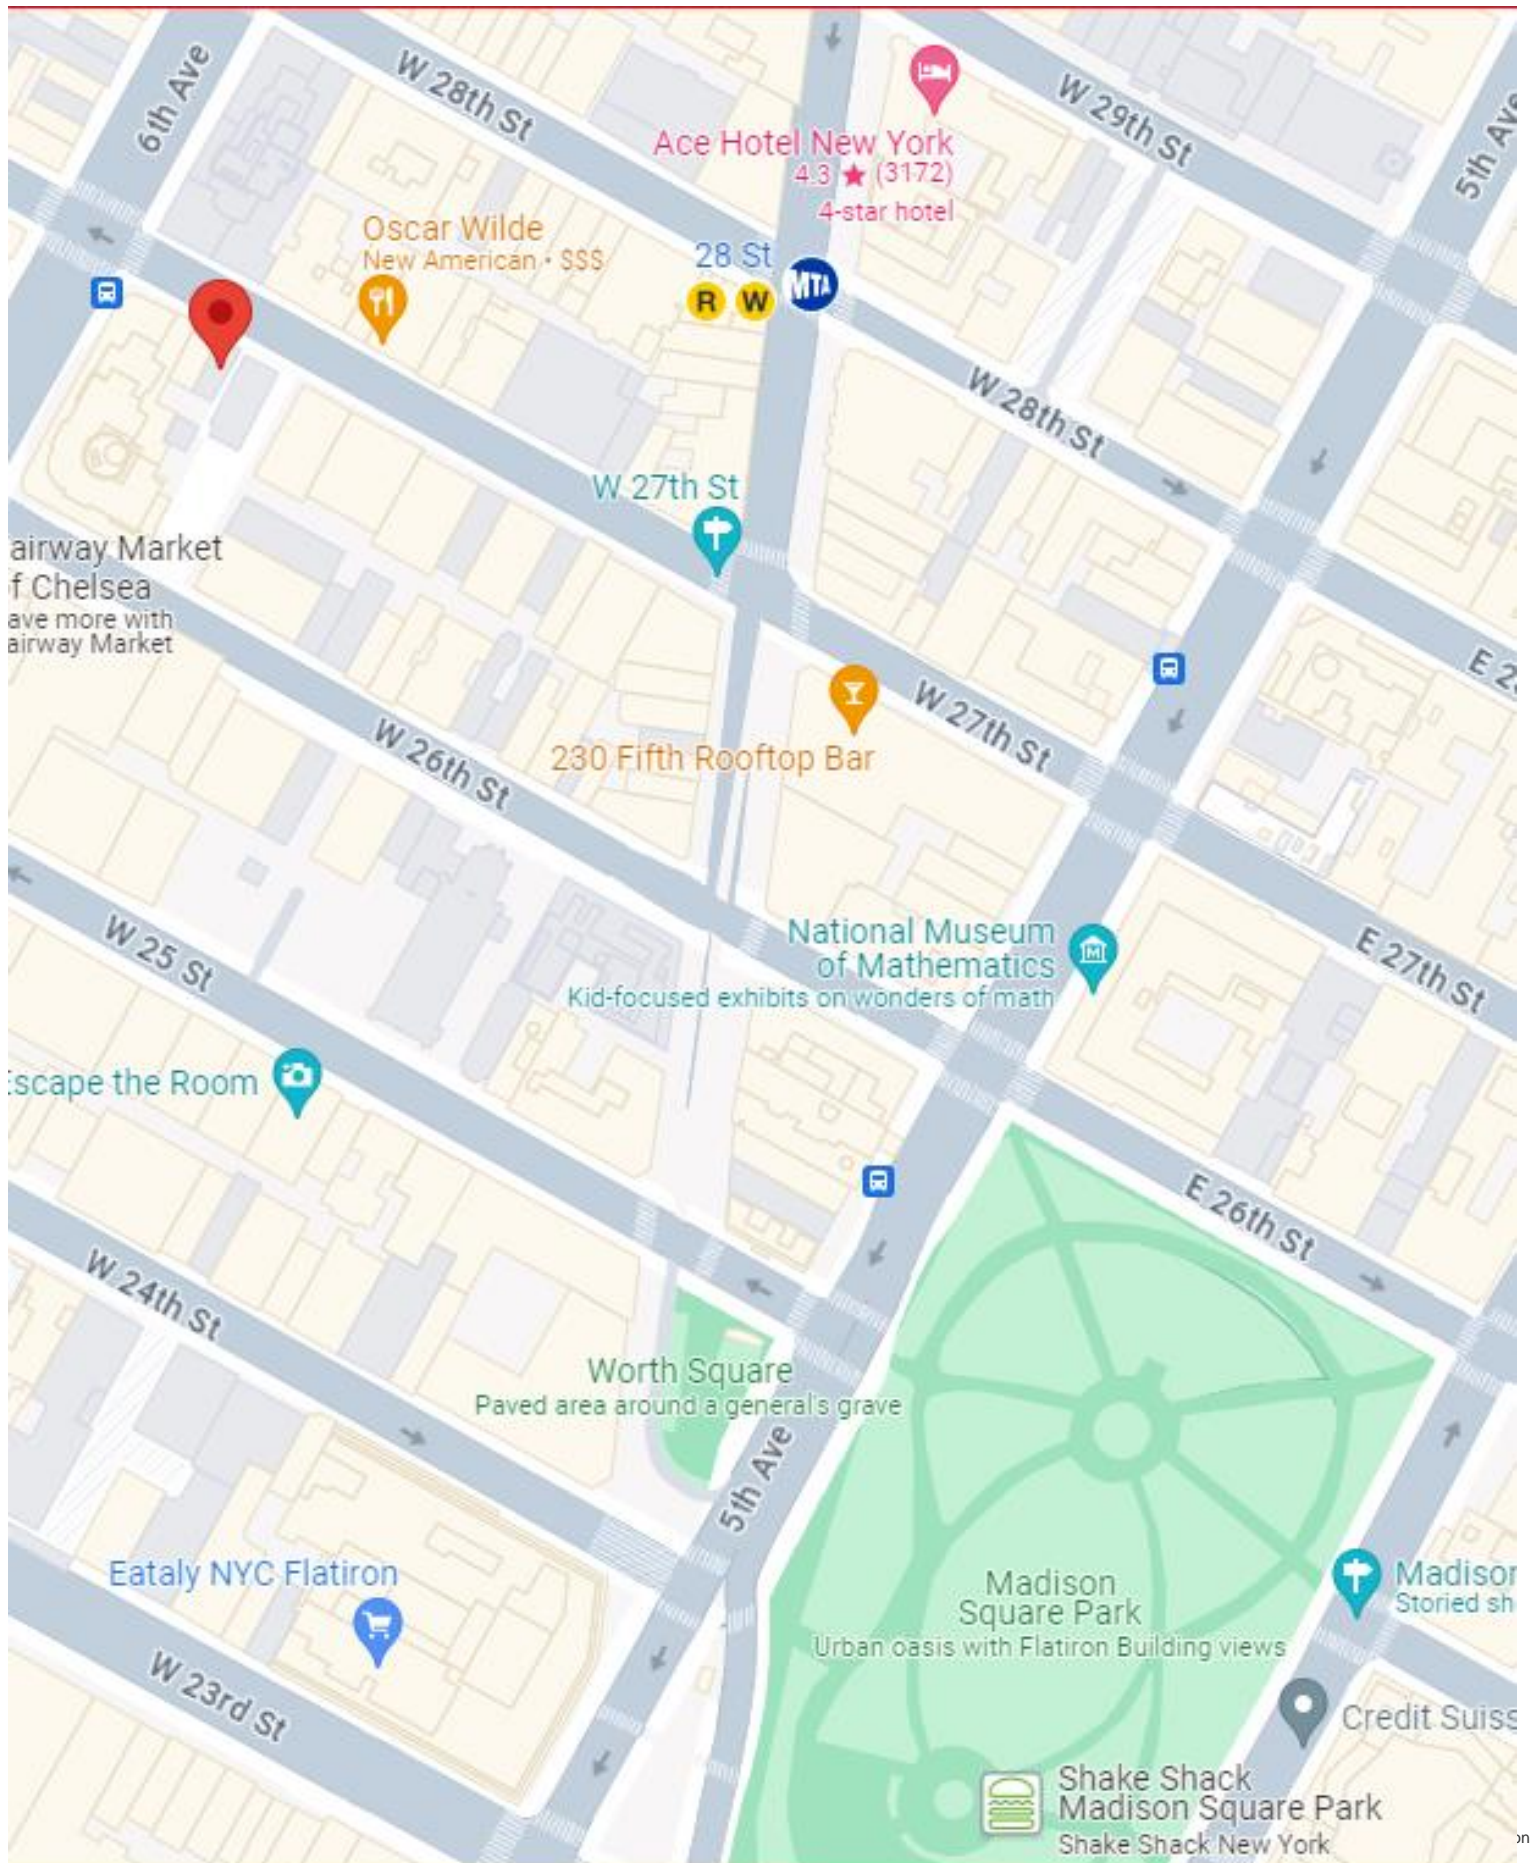

<https://sideways.nyc/2013/07/master-cutting-table-co/>

800 Sixth Avenue; 266 Luxury Rental unit bldg.

“Capitol” 387 Luxury Rental units

**Danielle Lundberg**  
**LICENSED REAL ESTATE Salesperson**  
**DOUGLAS ELLIMAN REAL ESTATE**  
**COMMERCIAL SALES & LEASING**  
**DIRECT: 917-279-6600**

Ace Hotel New York  
4.3 ★ (3172)  
4-star hotel

Oscar Wilde  
New American • \$\$\$

28 St  
R W MTA

W 27th St

230 Fifth Rooftop Bar

National Museum  
of Mathematics  
Kid-focused exhibits on wonders of math

airway Market  
f Chelsea  
ave more with  
airway Market

escape the Room

Worth Square  
Paved area around a general's grave

Eataly NYC Flatiron

Madison  
Square Park  
Urban oasis with Flatiron Building views