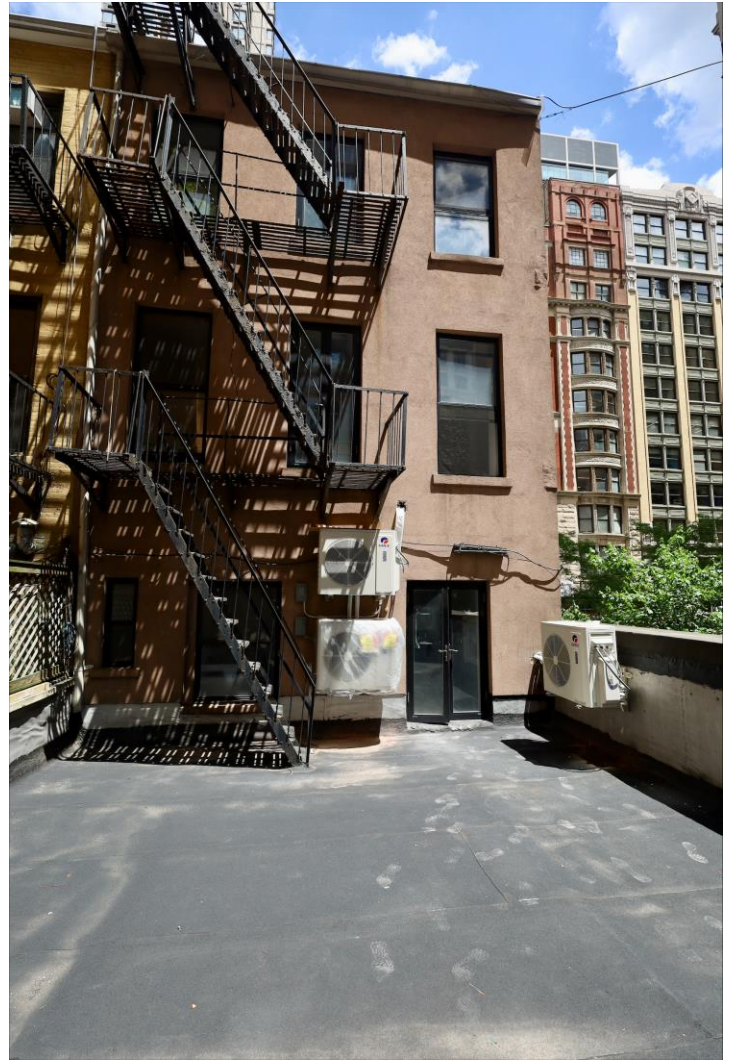

FOR LEASE: 50 West 27<sup>th</sup> Street

PROPERTY DESCRIPTION

## 50 West 27<sup>th</sup> Street in Chelsea

Asking Rents: Upon Request

White-boxed Full-floor commercial loft units. Brand new gut-renovated with lots of Natural light! Brand new central AC, New powder rooms, new flooring and great ceiling heights. All uses considered.

**Second:** 20' x 50' with 9' ceilings + private outdoor

**Third floor:** 20' x 50' with 13' ceilings

**Fourth floor:** 20' x 50' with 9' ceilings

South side of 27<sup>th</sup> Street, midblock between Sixth Ave. and Broadway

<https://sideways.nyc/2013/07/master-cutting-table-co/>

800 Sixth Avenue; 266 Luxury Rental unit bldg.

“Capitol” 387 Luxury Rental units

**Danielle Lundberg**  
**LICENSED REAL ESTATE Salesperson**  
**DOUGLAS ELLIMAN REAL ESTATE**  
**COMMERCIAL SALES & LEASING**  
**DIRECT: 917-279-6600**