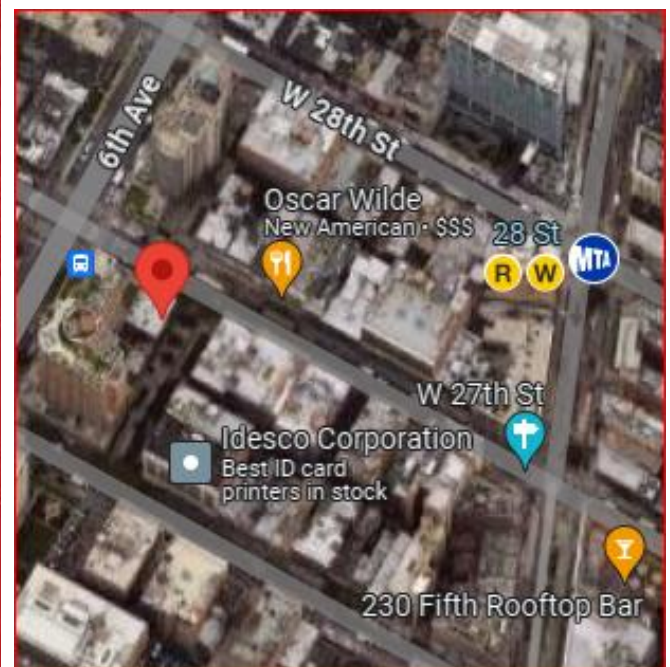

FOR LEASE: 50 West 27<sup>th</sup> Street

PROPERTY DESCRIPTION

**Second:** 20' x 50' with 9' ceilings + private outdoor

**Third floor:** 20' x 50' with 13' ceilings

**Fourth floor:** 20' x 50' with 9' ceilings

South side of 27<sup>th</sup> Street, midblock between Sixth Ave. and Broadway

Ace Hotel New York  
4.3 ★ (3172)  
4-star hotel

Oscar Wilde  
New American • \$\$\$

28 St  
R W MTA

W 27th St

230 Fifth Rooftop Bar

National Museum  
of Mathematics  
Kid-focused exhibits on wonders of math