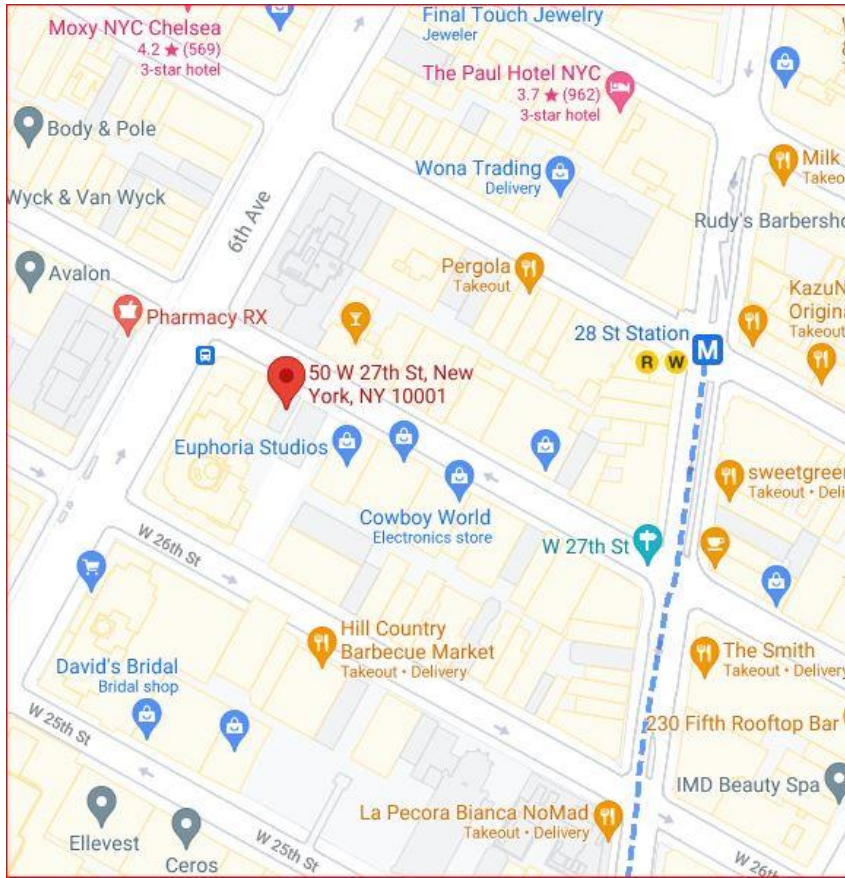

<https://sideways.nyc/2013/07/master-cutting-table-co/>

800 Sixth Avenue; 266 Luxury Rental unit bldg.