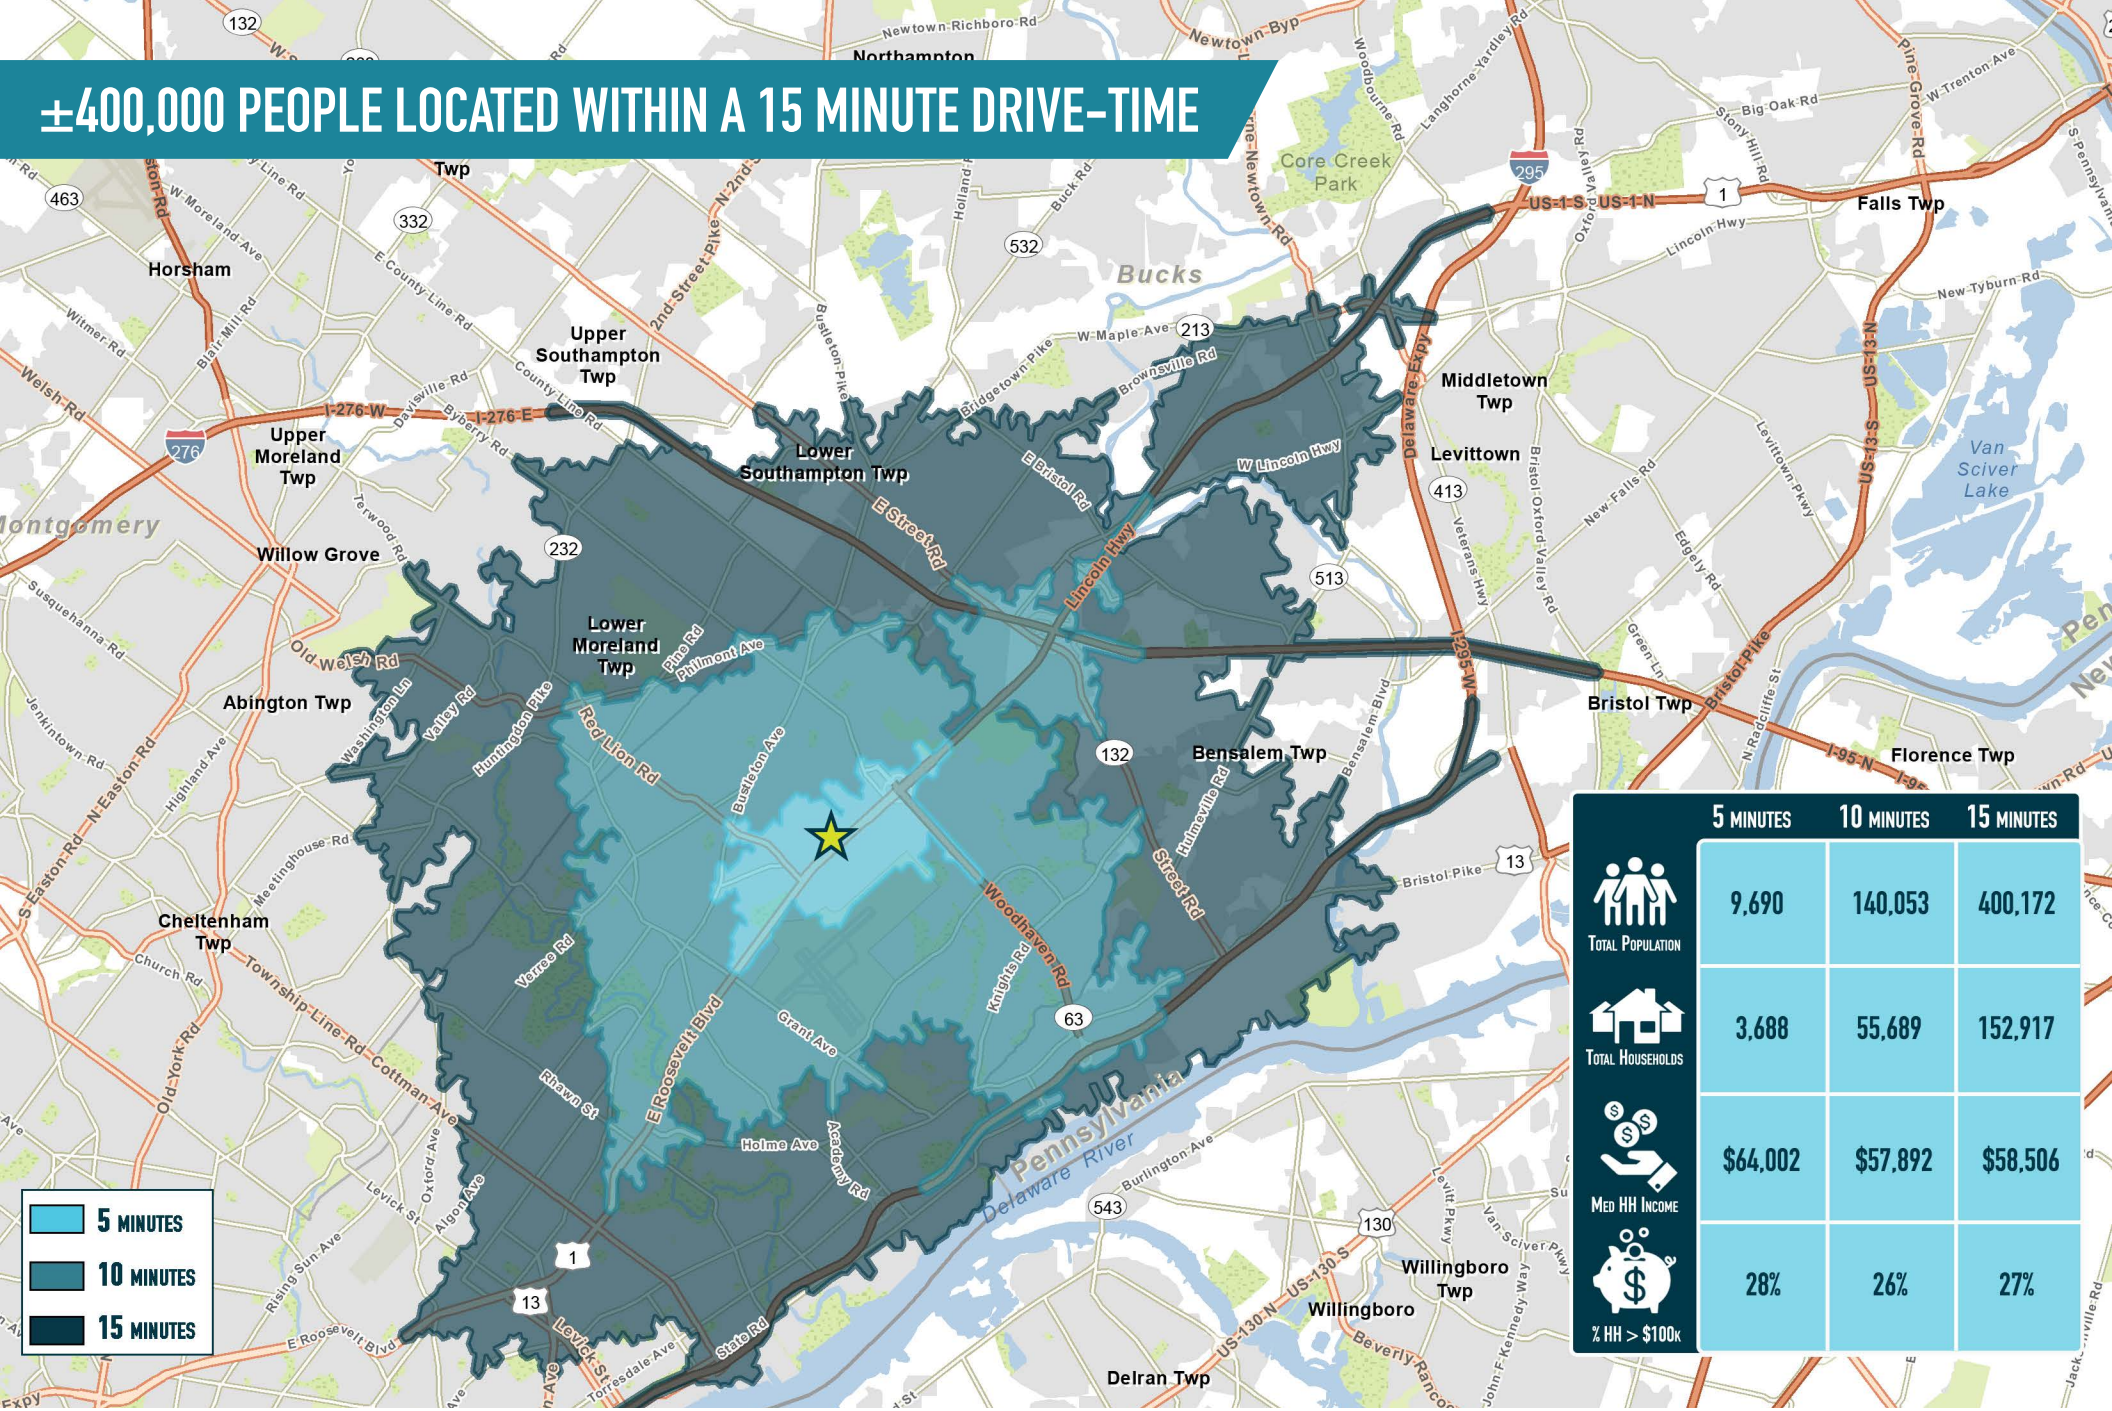

±400,000 PEOPLE LOCATED WITHIN A 15 MINUTE DRIVE-TIME

	5 MINUTES	10 MINUTES	15 MINUTES
TOTAL POPULATION	9,690	140,053	400,172
TOTAL HOUSEHOLDS	3,688	55,689	152,917
MED HH INCOME	$64,002	$57,892	$58,506
% HH > $100k	28%	26%	27%

BOULEVARD PLAZA
PHILADELPHIA, PA
ROOSEVELT BOULEVARD & HALDEMAN AVENUE

www.metrocommercial.com