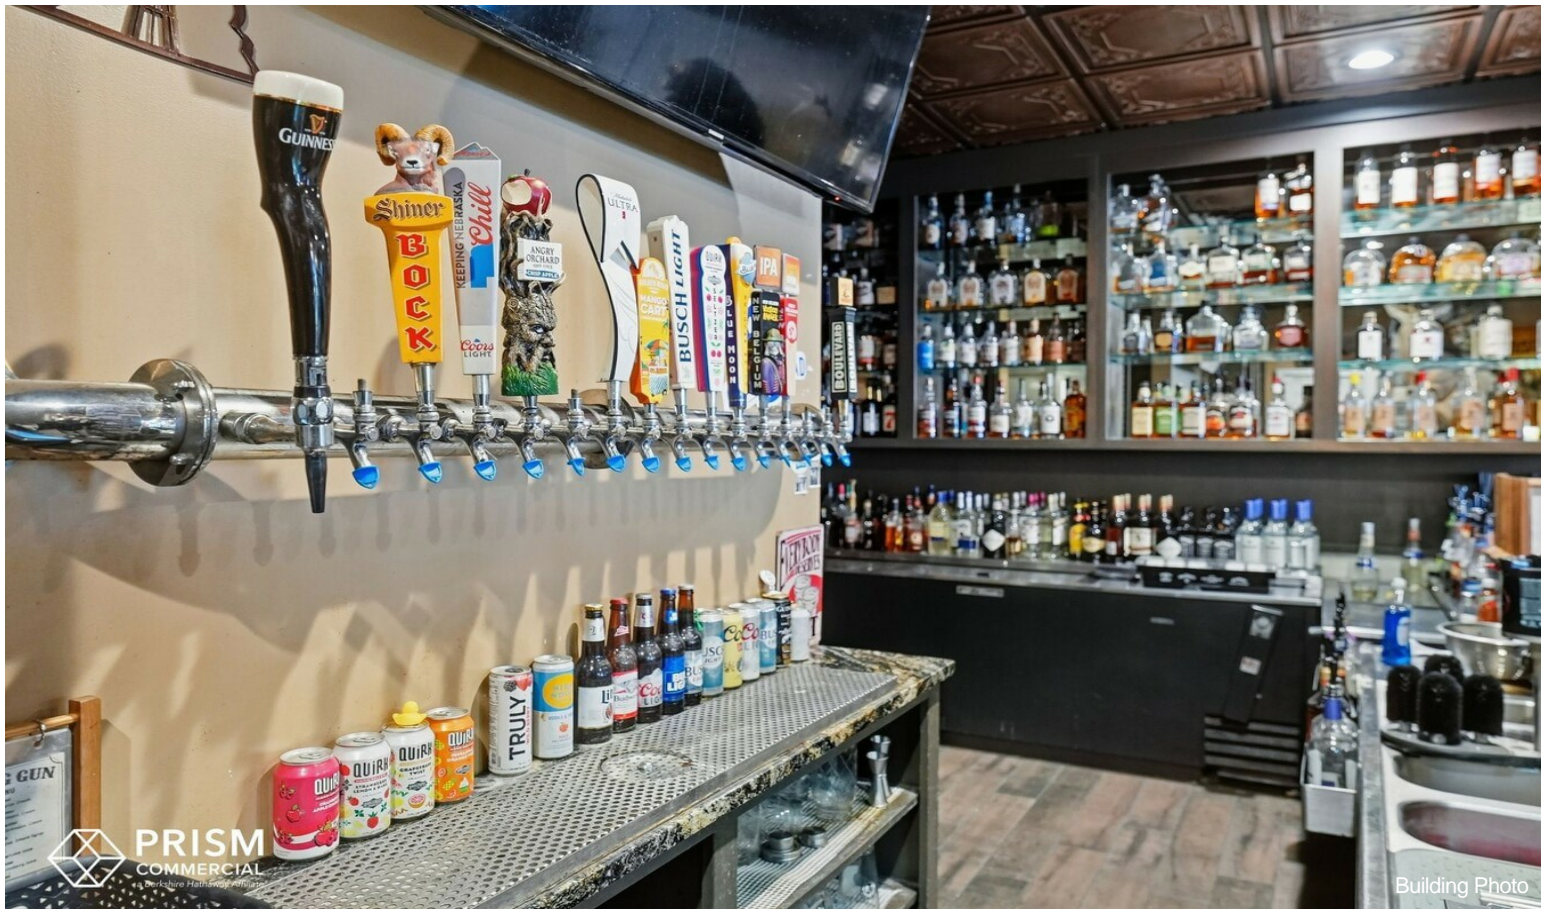

Property Photos