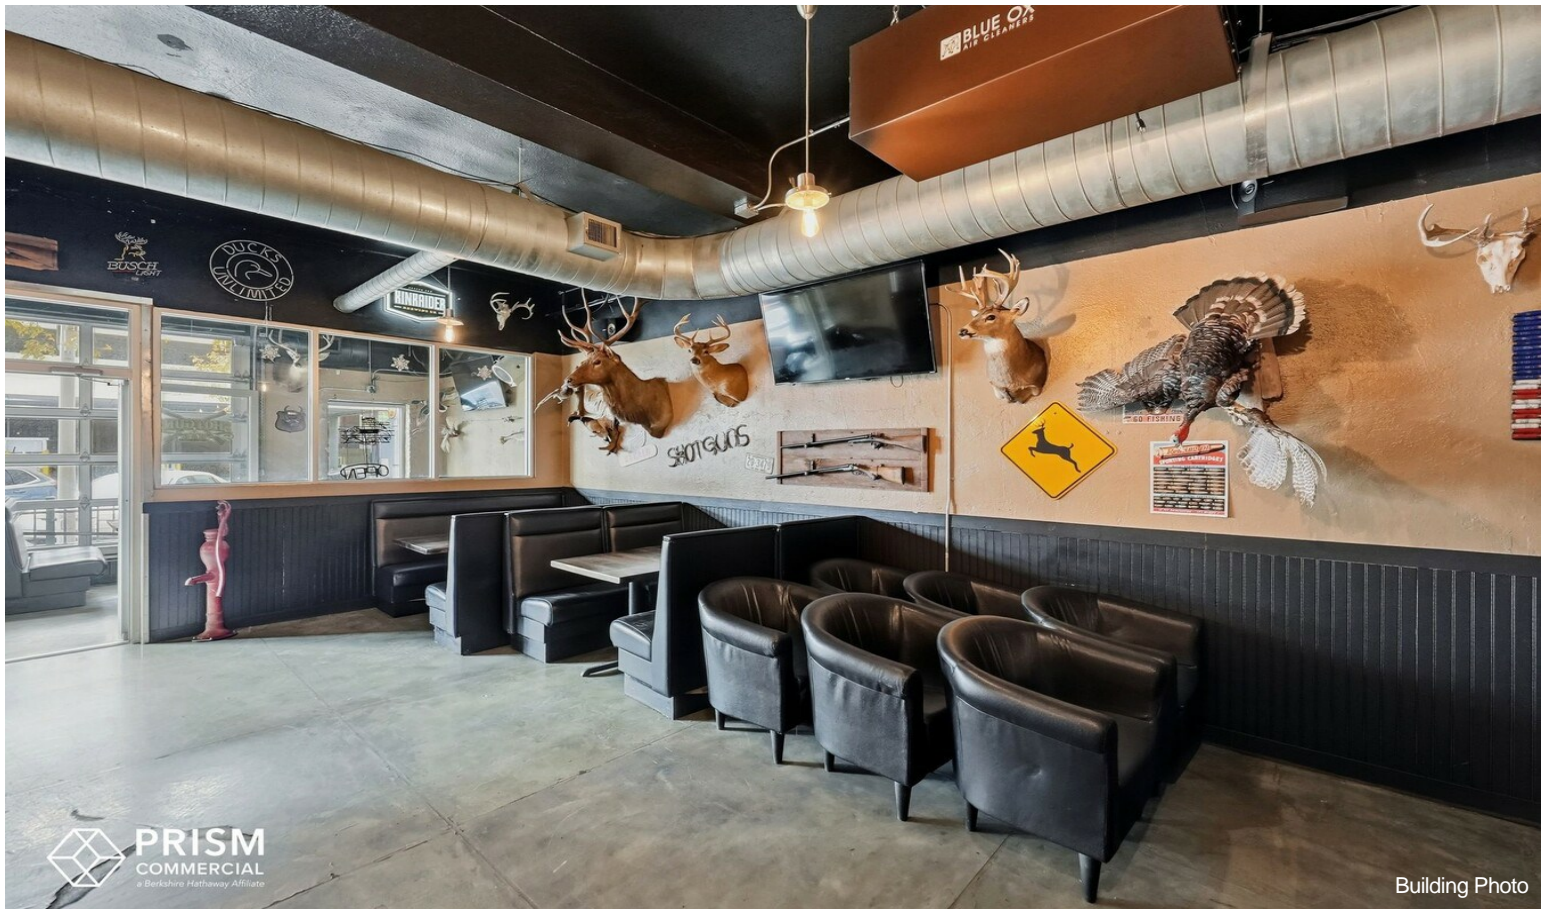

Property Photos