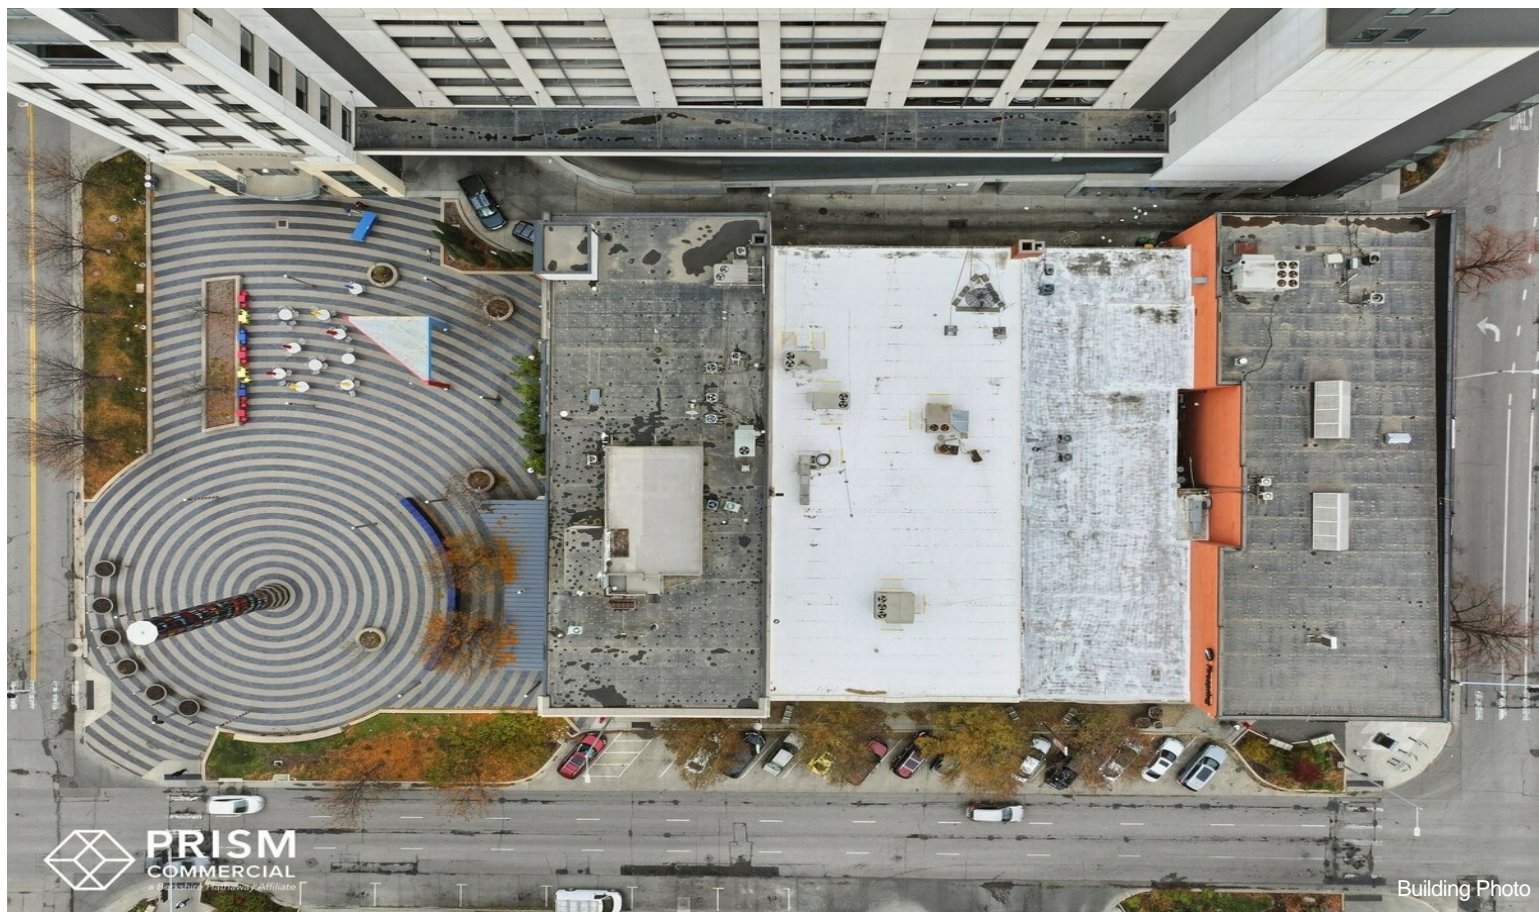

Major Tenant Information

Tenant	SF Occupied	Lease Expired
Buffalo Wild Wings	-	
Raising Canes	-	

1332-1336 P St, Lincoln, NE 68508

Premium downtown location near UNL

Dense retail, food, and nightlife corridor

Property Photos

Property Photos

Property Photos

Property Photos

Property Photos

Property Photos