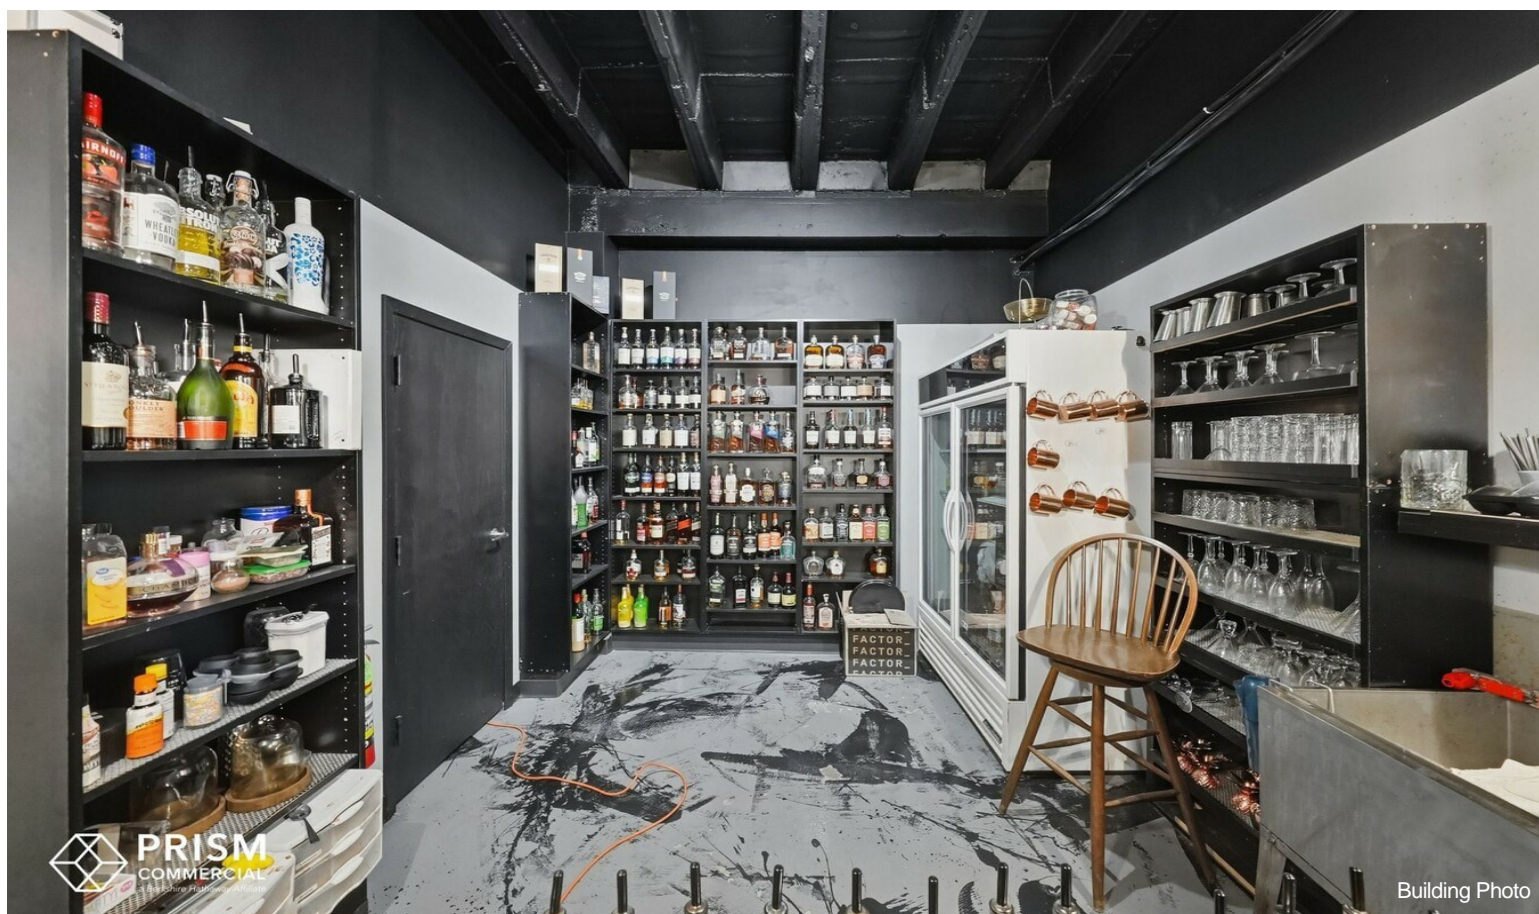

Property Photos