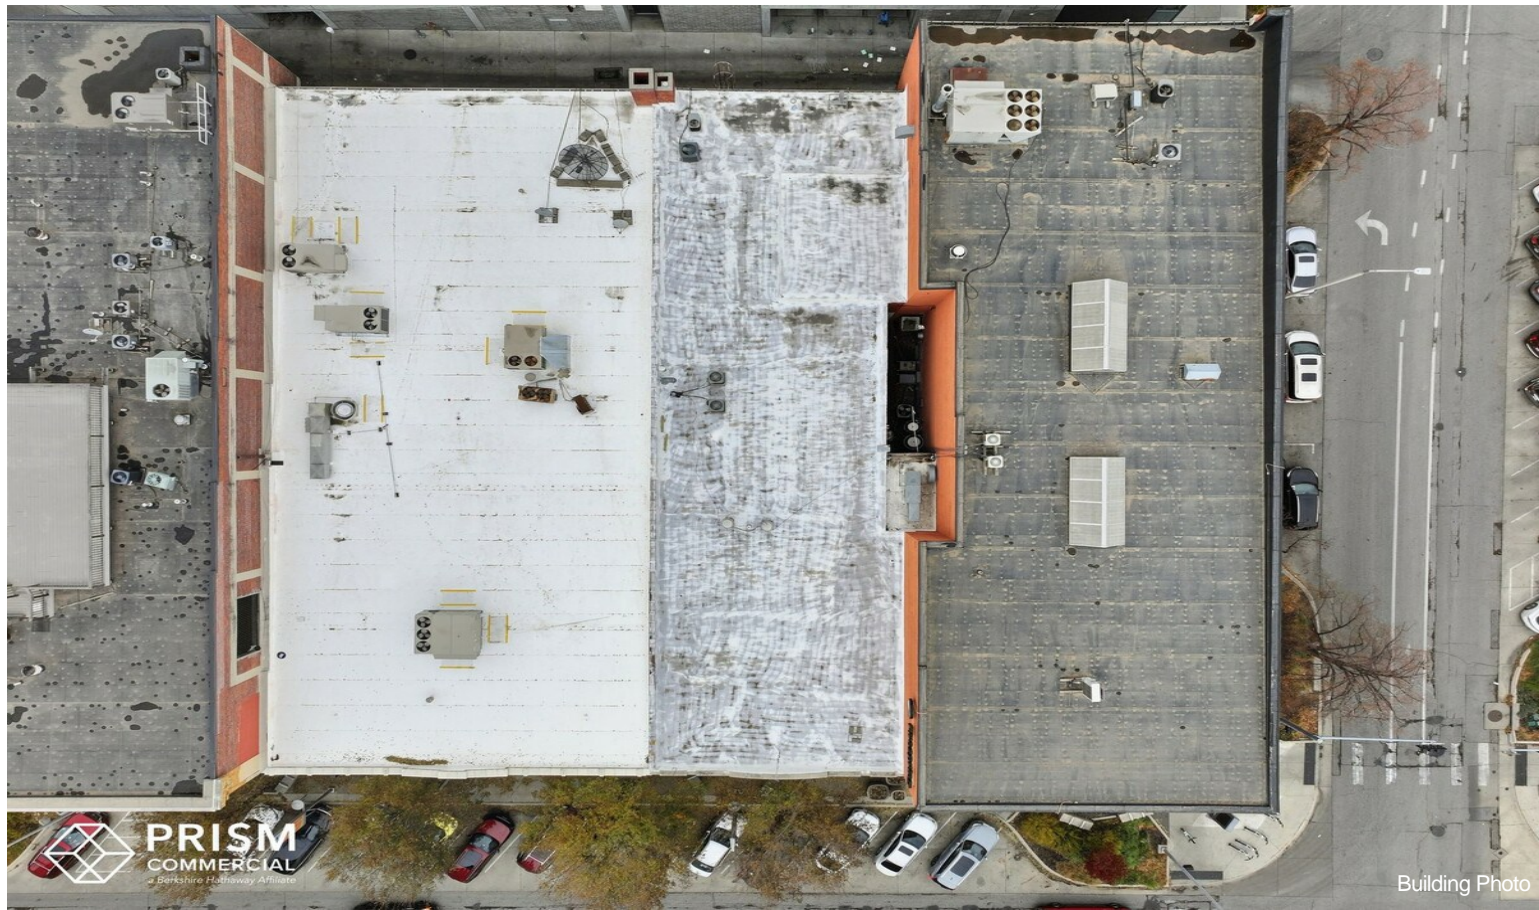

Major Tenant Information

Tenant	SF Occupied	Lease Expired
Buffalo Wild Wings	-	
Raising Canes	-	

1332-1336 P St, Lincoln, NE 68508

Premium downtown location near UNL

Dense retail, food, and nightlife corridor

Property Photos

Property Photos

Property Photos

Property Photos

Property Photos

Property Photos