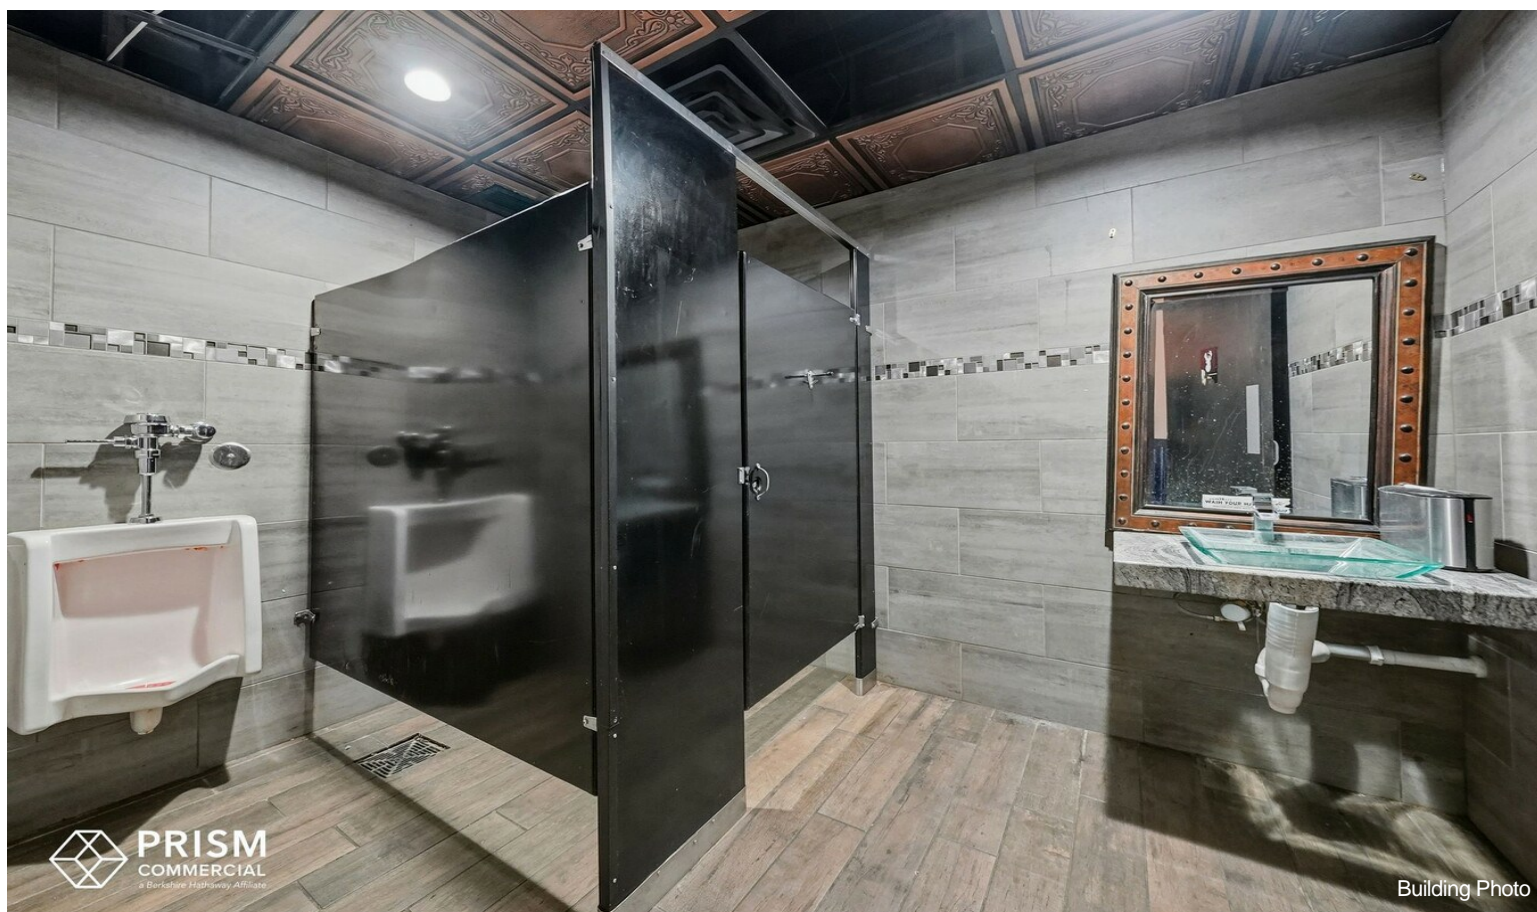

Property Photos