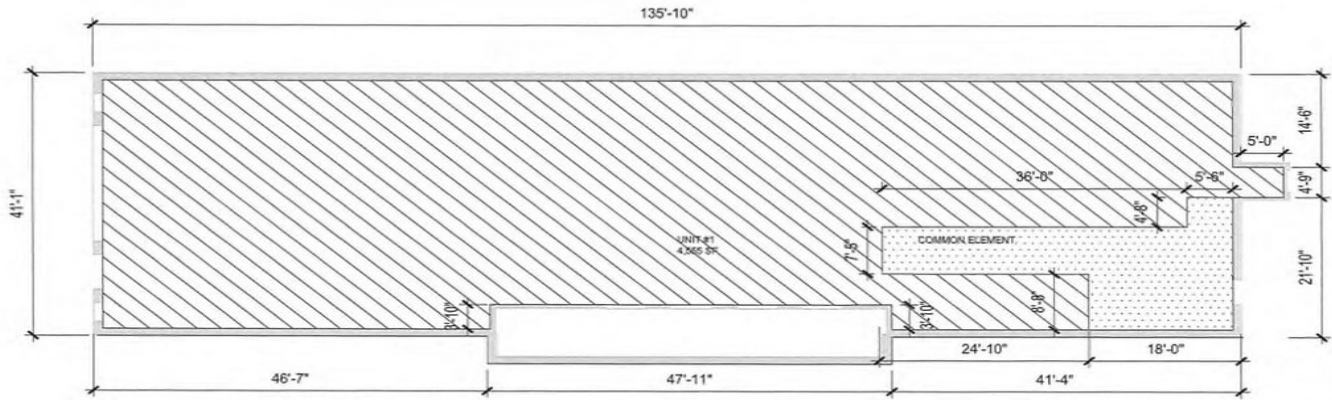

Kitchen installation negotiable

Flexible buyer configurations (single or dual units)

Strong leasing potential for investors

Rare chance to own ground-floor commercial real estate in Downtown Lincoln...

Price:	\$1,000,000
Unit Size:	5,318 SF
No. Units:	1
Total Building Size:	10,672 SF
Property Type:	Retail
Property Subtype:	Bar
Sale Type:	Investment or Owner User
Building Class:	C
Floors:	2
Typical Floor Size:	5,336 SF
Year Built:	1918
Lot Size:	0.13 AC
Walk Score ®:	80 (Very friendly)
Transit Score ®:	60 (Moderately friendly)

8% cap rate using \$20/SF NNN on leaseable ground floor square footage

Established turnkey bar and speakeasy buildouts

Kitchen installation negotiable

Flexible buyer configurations (single or dual units)

Strong leasing potential for investors

Rare chance to own ground-floor commercial real estate in Downtown Lincoln

Property Photos

Property Photos

01.15.2026
1332 P STREET CONDOMINIUM
FIRST FLOOR PLAN
010925.002