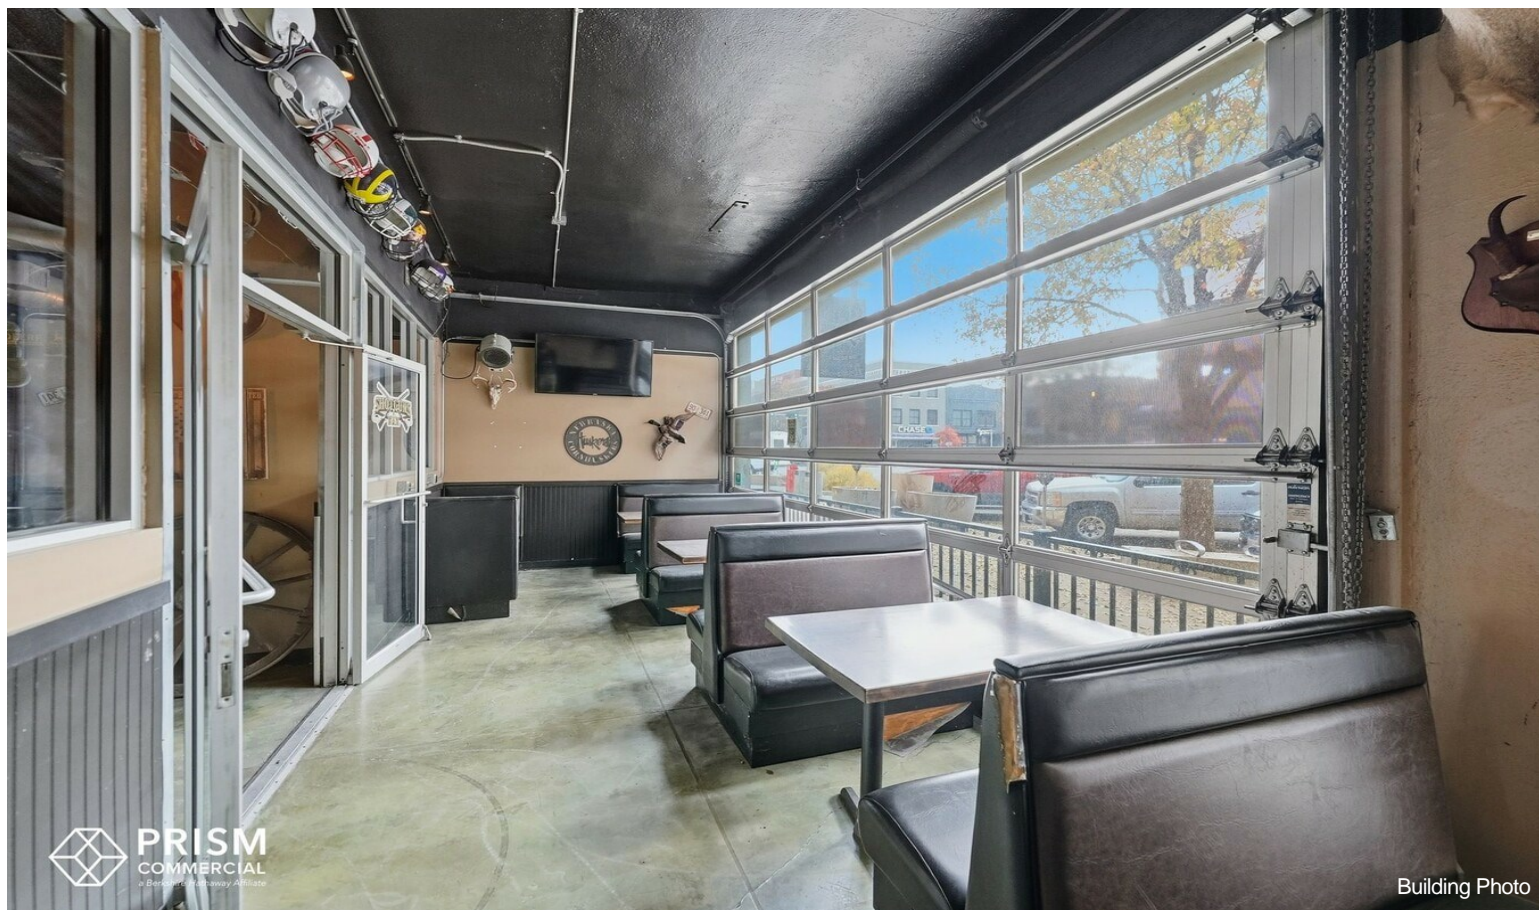

Property Photos