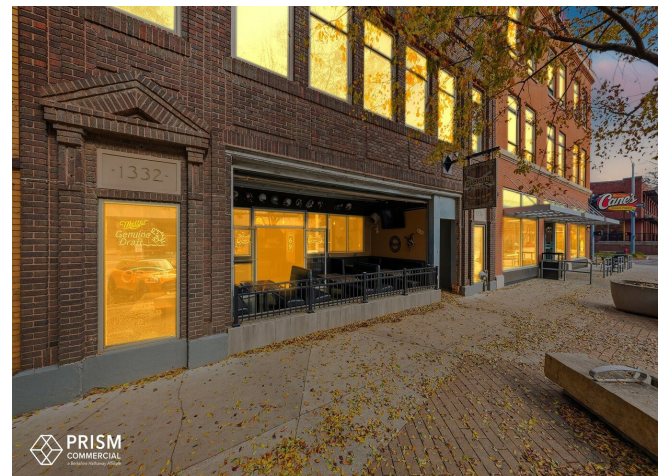

Premier Downtown Lincoln Bar/Restaurant

\$1,000,000

Premium downtown location near UNL

Dense retail, food, and nightlife corridor

8% cap rate using \$20/SF NNN on leaseable ground floor square footage

Established turnkey bar and speakeasy buildouts

Kitchen installation negotiable

Flexible buyer configurations (single or dual units)

Strong leasing potential for investors

Rare chance to own ground-floor commercial real estate in Downtown Lincoln...

Price:	\$1,000,000
Unit Size:	5,318 SF
No. Units:	1
Total Building Size:	10,672 SF
Property Type:	Retail
Property Subtype:	Bar
Sale Type:	Investment or Owner User
Building Class:	C
Floors:	2
Typical Floor Size:	5,336 SF
Year Built:	1918
Lot Size:	0.13 AC
Walk Score ®:	80 (Very friendly)
Transit Score ®:	60 (Moderately friendly)

Major Tenant Information

Tenant	SF Occupied	Lease Expired
Buffalo Wild Wings	-	
Raising Canes	-	

1332-1336 P St, Lincoln, NE 68508

Premium downtown location near UNL

Dense retail, food, and nightlife corridor

8% cap rate using \$20/SF NNN on leaseable ground floor square footage

Established turnkey bar and speakeasy buildouts

Kitchen installation negotiable

Flexible buyer configurations (single or dual units)