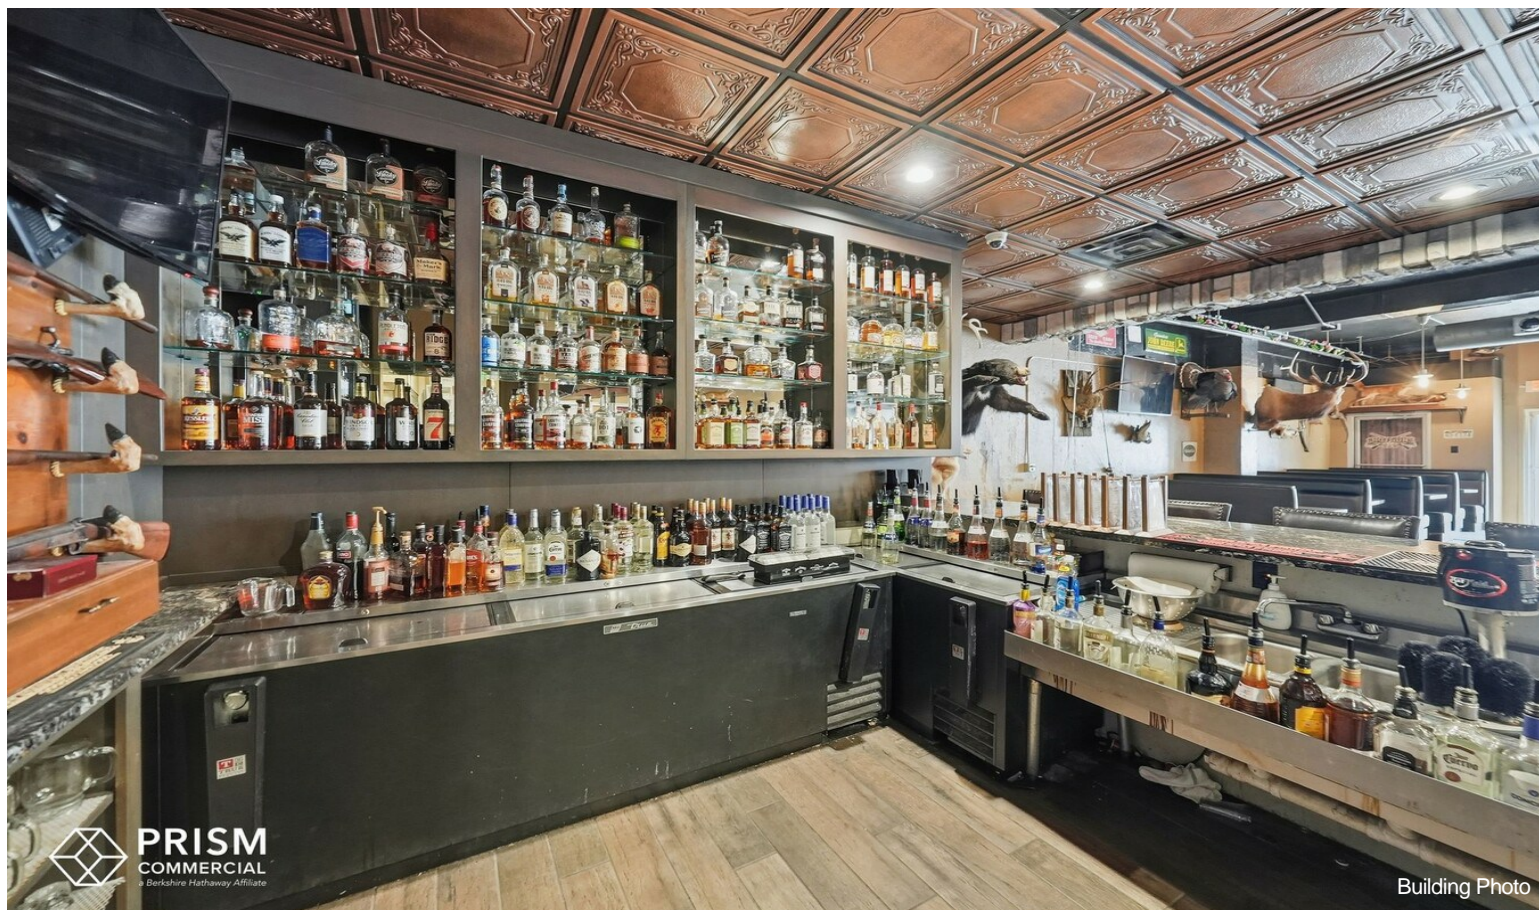

Property Photos