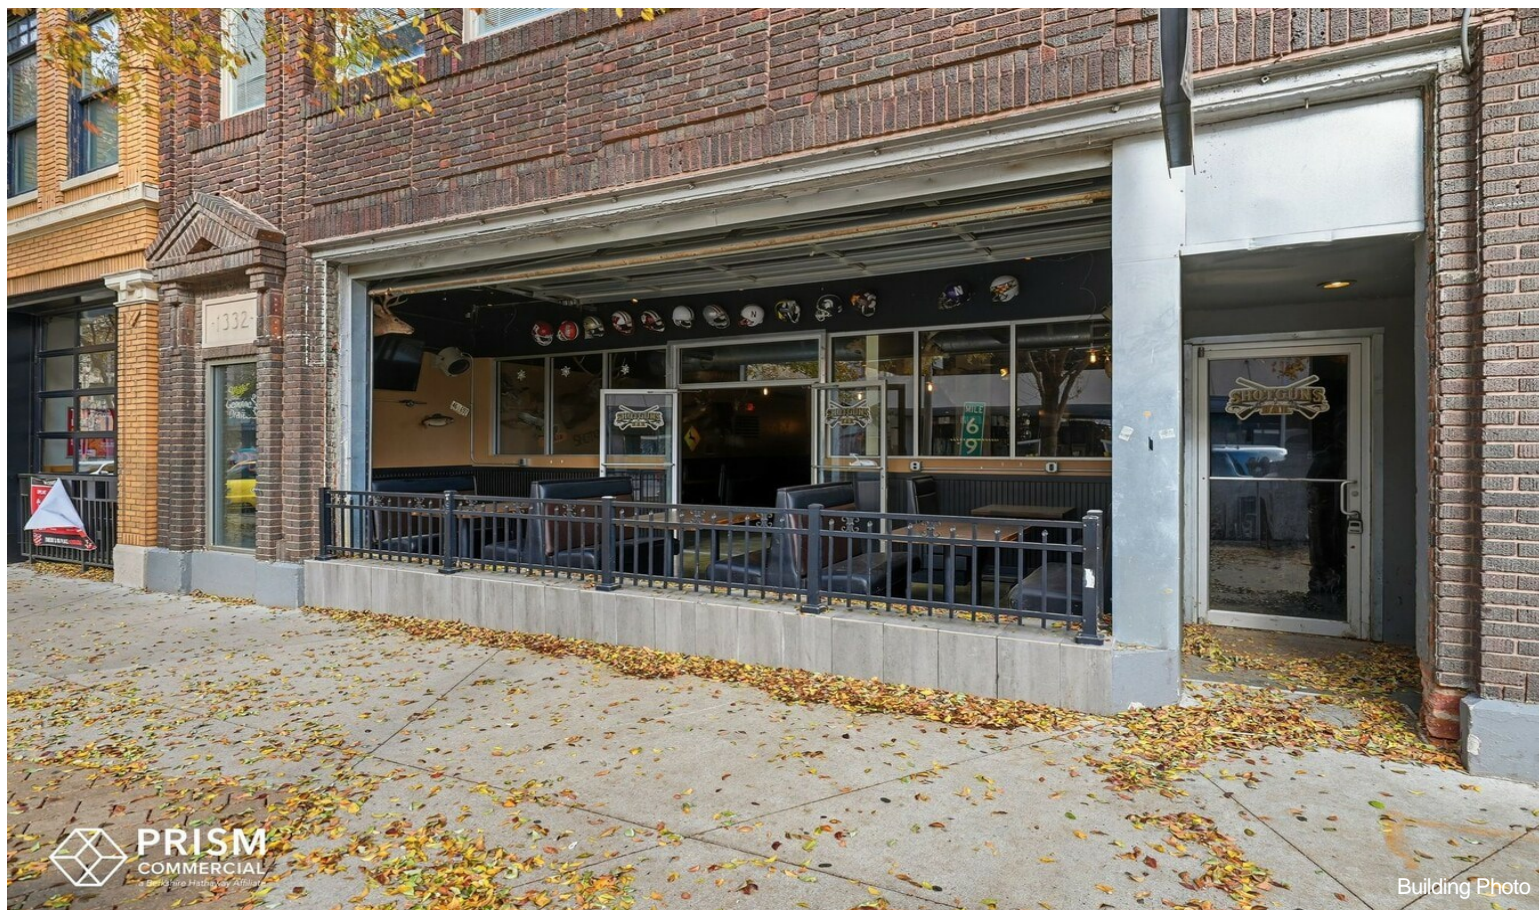

Property Photos