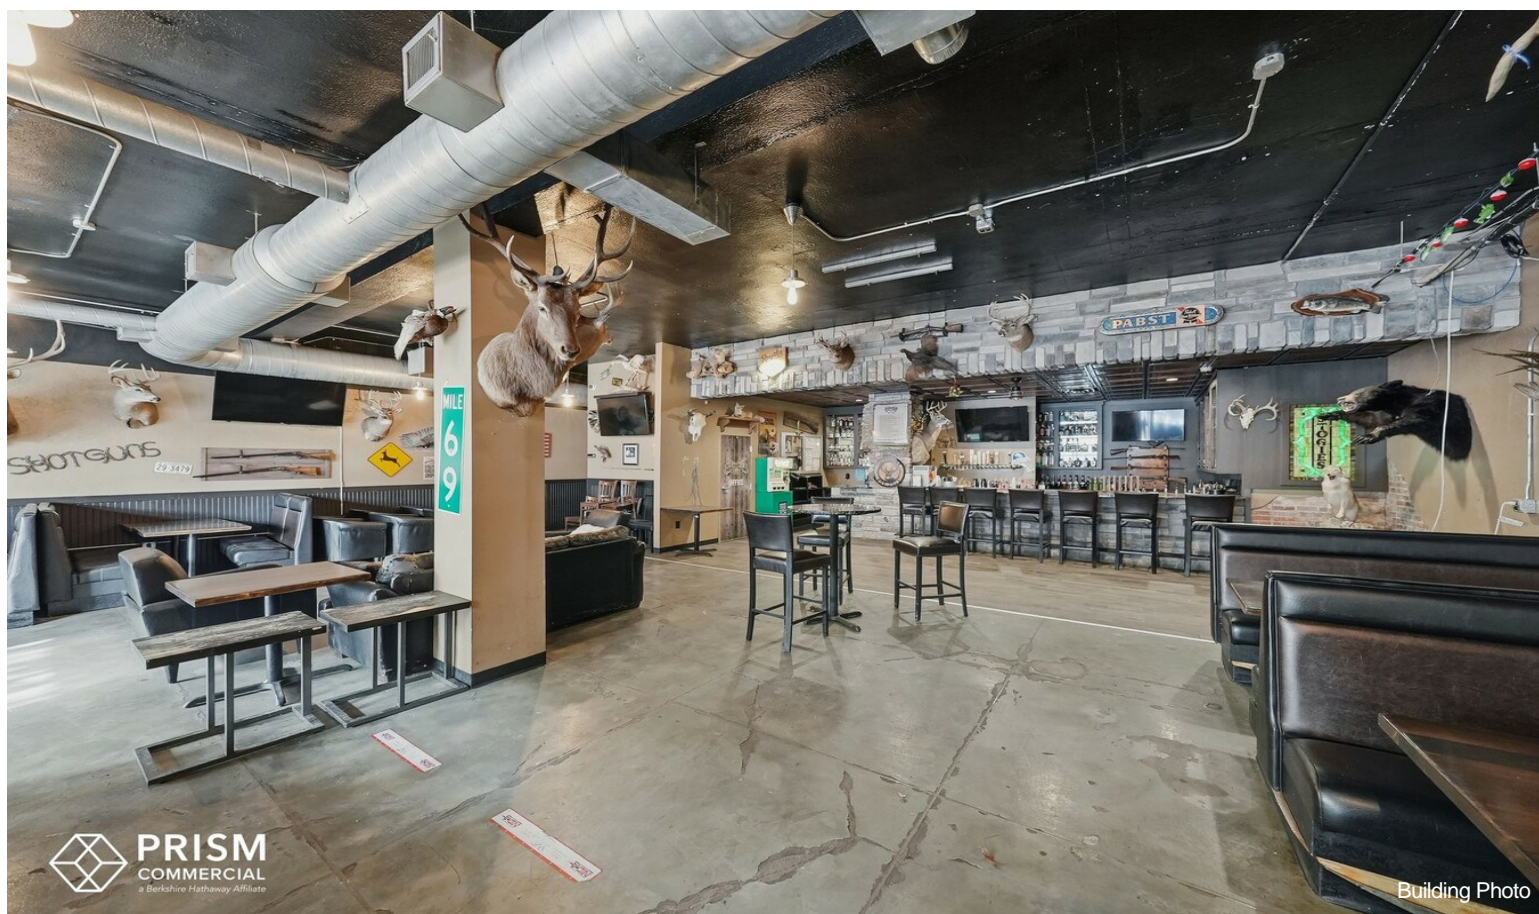

Property Photos