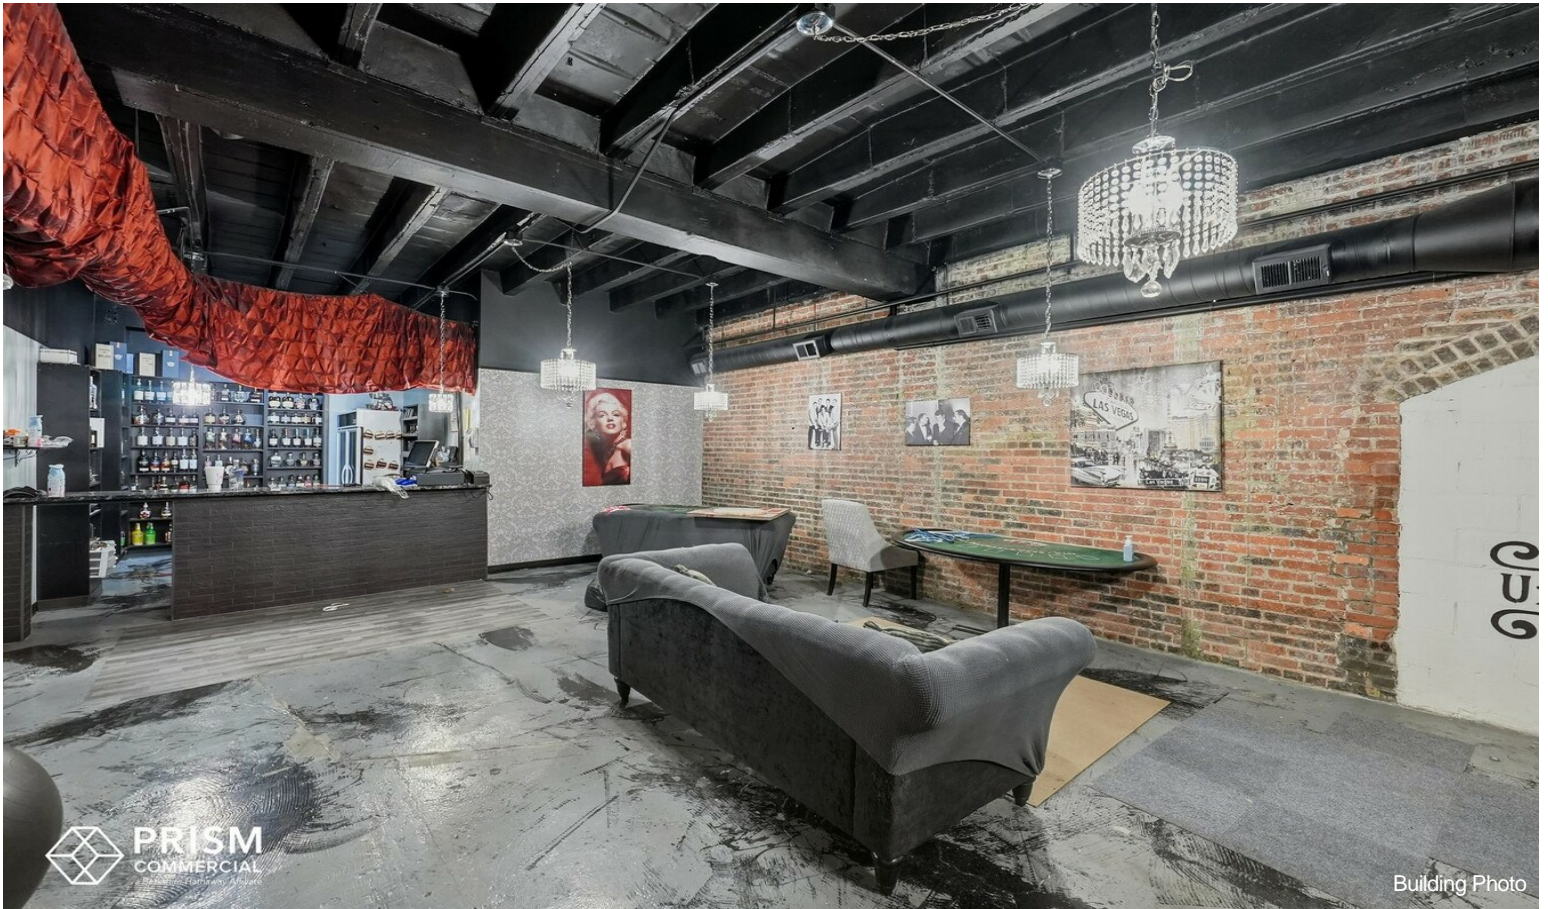

Property Photos