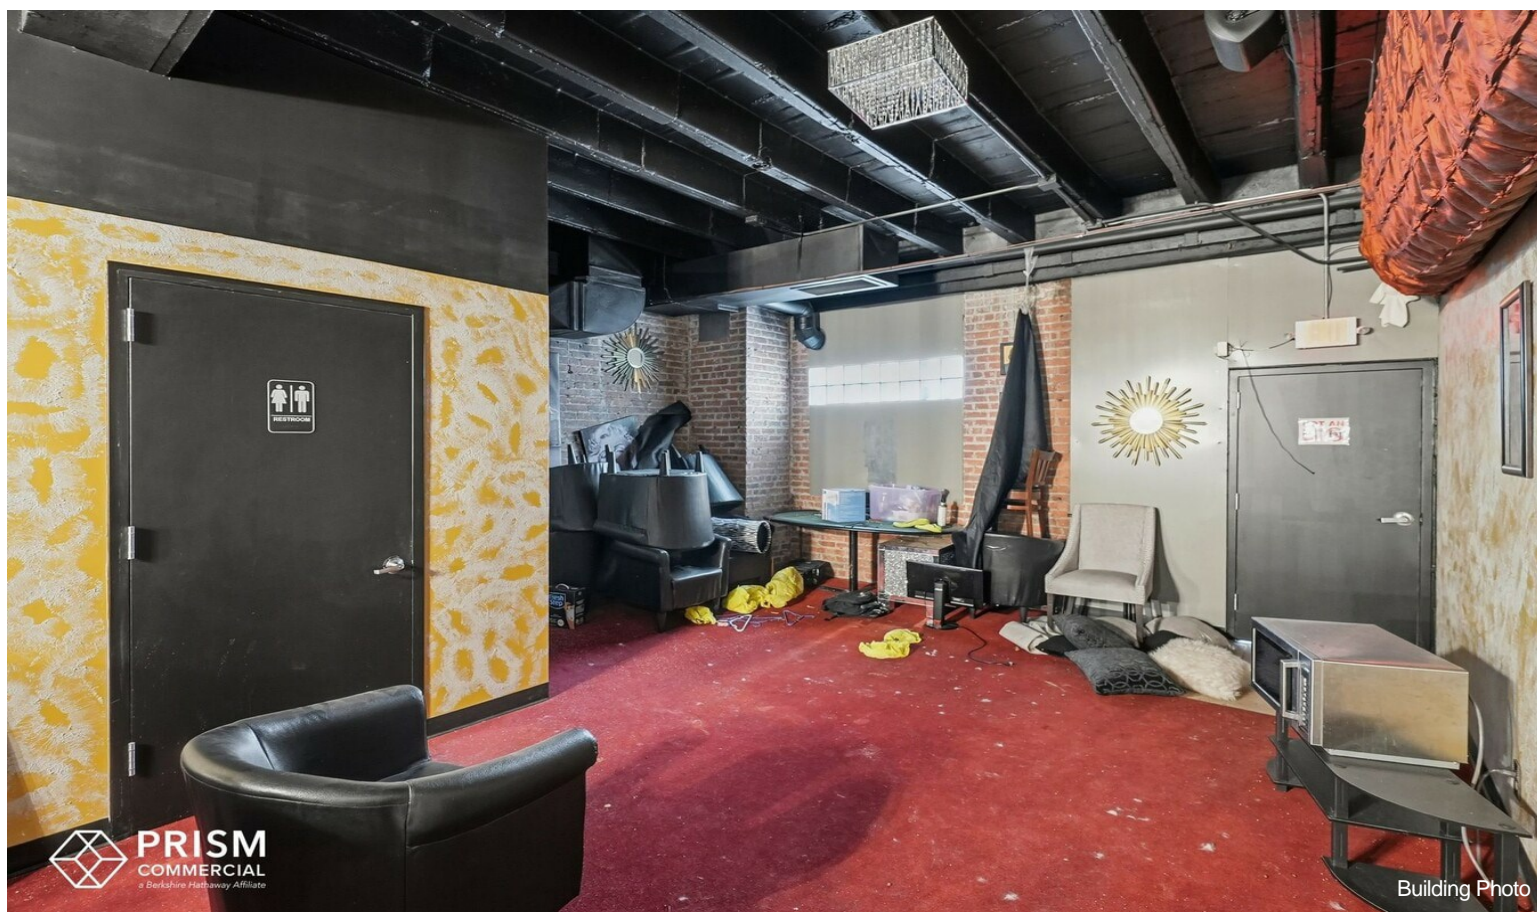

Property Photos