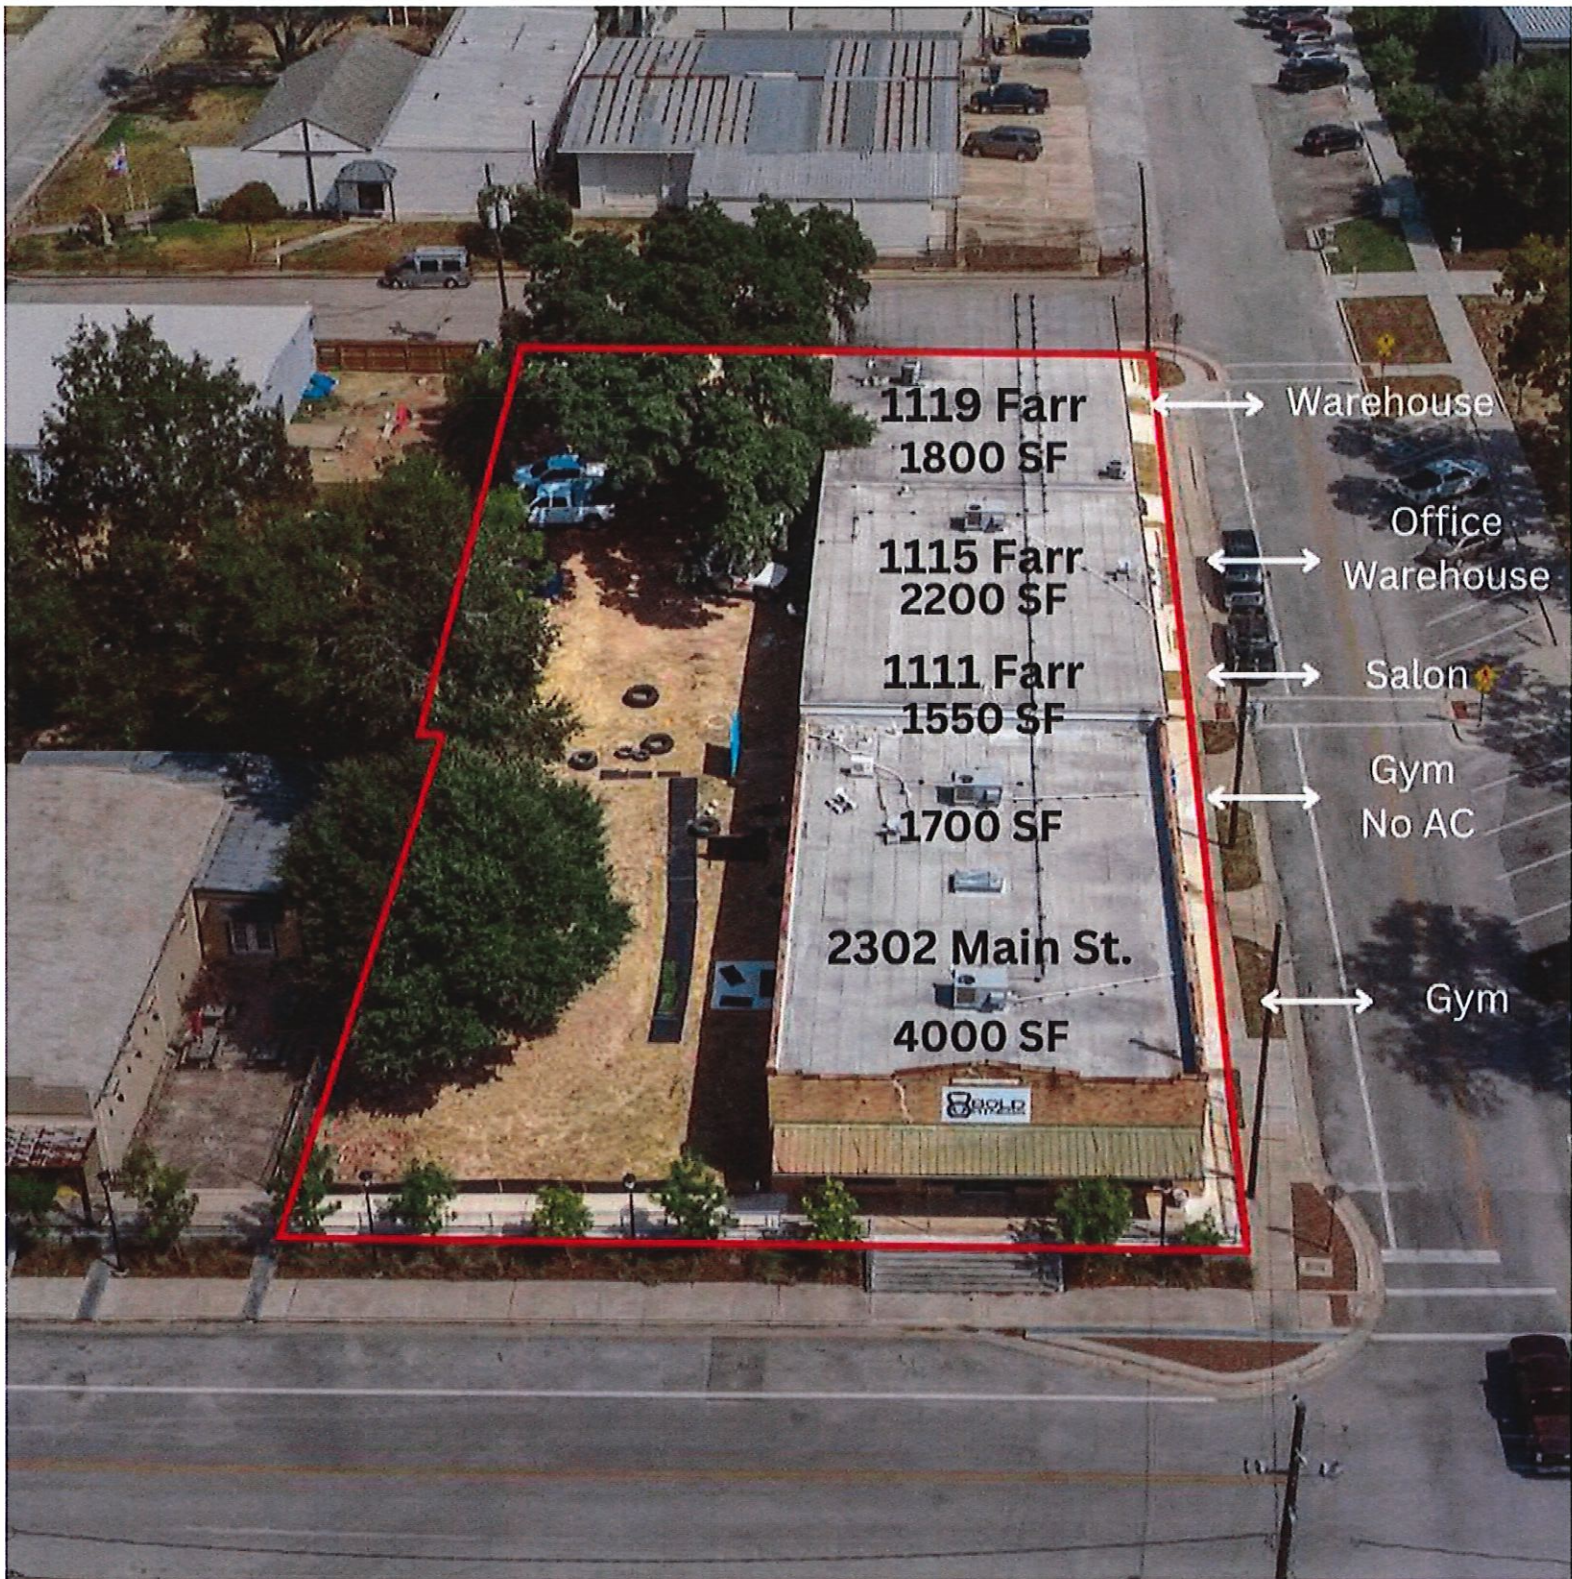

2302 Main St.
Waller County, Texas, AC +/-

 Boundary

2302 Main St.
Waller County, Texas, AC +/-

Boundary

id. The information contained herein was obtained from sources deemed to be reliable. Land id™ Services makes no warranties or guarantees as to the completeness or accuracy thereof.

2302 Main St.
Waller County, Texas, AC +/-

Google

Houston, Galveston Area Council, Maxar Technologies, NASA, General Land Office, U.S. Geological Survey, USDA, FPO, GEO

- Boundary
- 100 Year Floodplain
- 500 Year Floodplain
- Floodway
- Special
- Unmapped/ Not Included

The information contained herein was obtained from sources deemed to be reliable. Land id™ Services makes no warranties or guarantees as to the completeness or accuracy thereof.

**1119 Farr
1800 SF**

**1115 Farr
2200 SF**

**1111 Farr
1550 SF**

1700 SF

**2302 Main St.
4000 SF**

Warehouse

Office
Warehouse

Salon

Gym
No AC

Gym