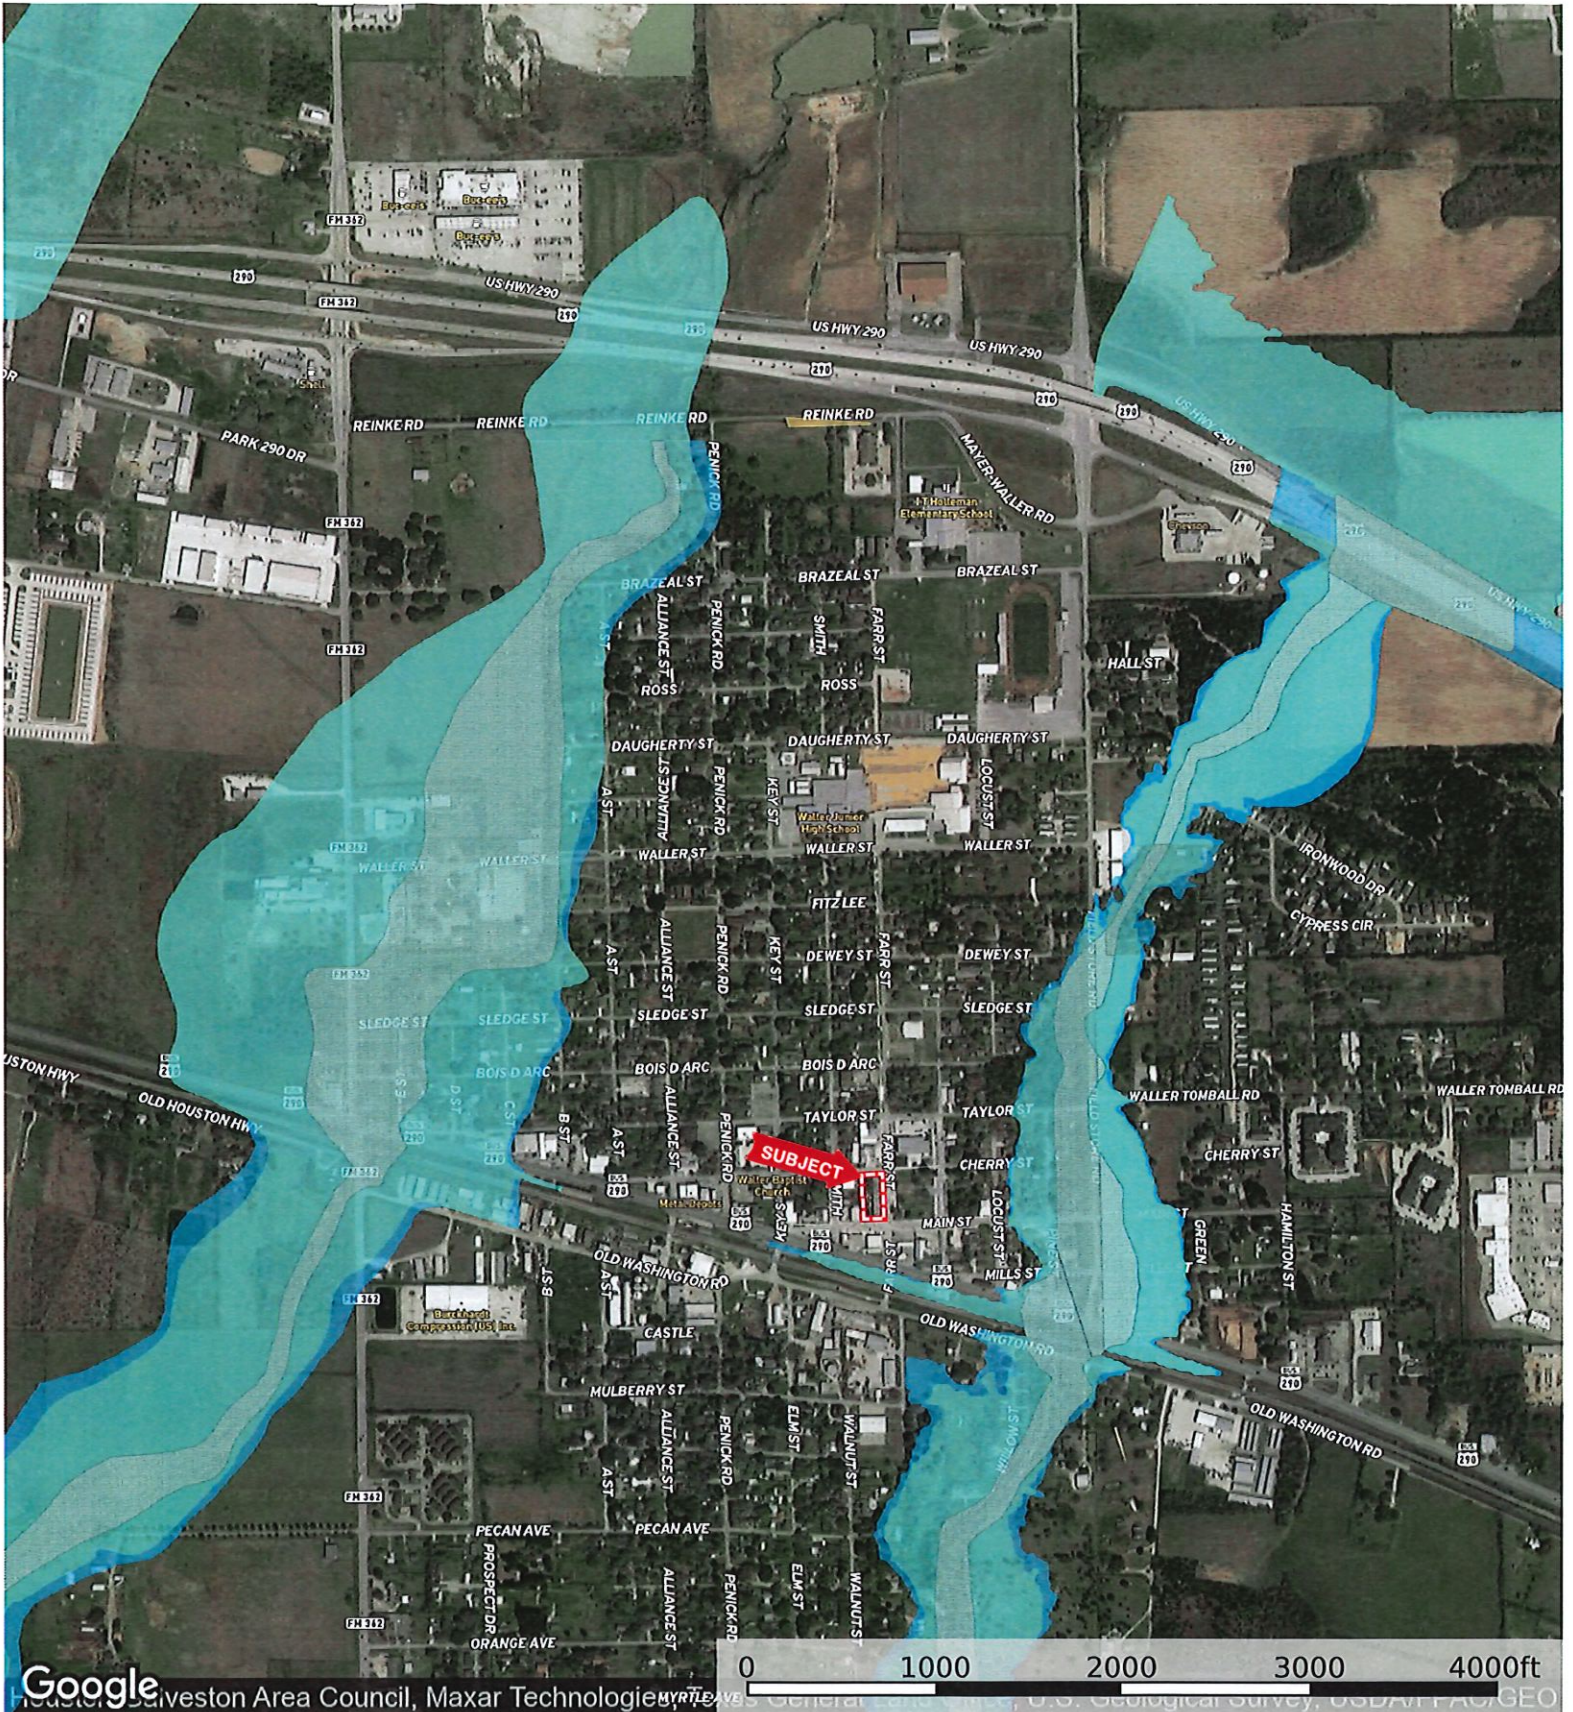

2302 Main St.
Waller County, Texas, AC +/-

 Boundary

2302 Main St.
Waller County, Texas, AC +/-

Boundary

id. The information contained herein was obtained from sources deemed to be reliable. Land id™ Services makes no warranties or guarantees as to the completeness or accuracy thereof.

2302 Main St.
Waller County, Texas, AC +/-

Google

Houston, Galveston Area Council, Maxar Technologies, NASA, General Land Office, U.S. Geological Survey, USDA, FPO, GEO

- Boundary
- 100 Year Floodplain
- 500 Year Floodplain
- Floodway
- Special
- Unmapped/ Not Included

The information contained herein was obtained from sources deemed to be reliable. Land id™ Services makes no warranties or guarantees as to the completeness or accuracy thereof.

**1119 Farr
1800 SF**

**1115 Farr
2200 SF**