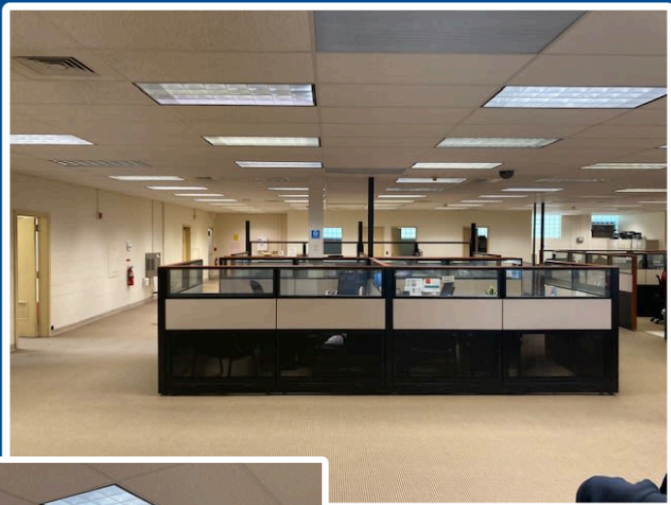

For more information:

www.summitcommercialllc.com

(313) 872-1300

The information contained herein has been given to us by the owner of the property or other sources we deem reliable. We have no reason to doubt its accuracy, but we do not guarantee it. All information should be verified prior to lease or purchase.