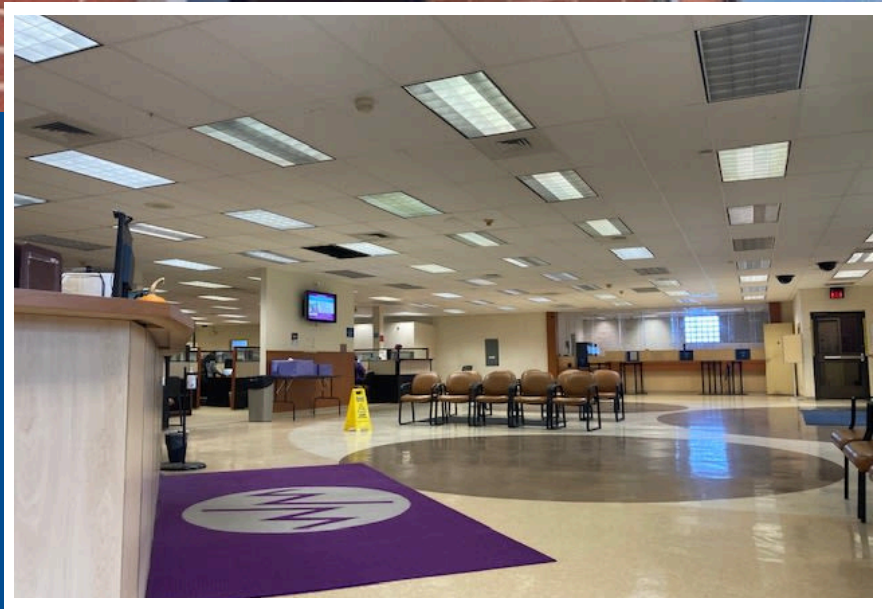

For more information:

www.summitcommercialllc.com

(313) 872-1300

The information contained herein has been given to us by the owner of the property or other sources we deem reliable. We have no reason to doubt its accuracy, but we do not guarantee it. All information should be verified prior to lease or purchase.