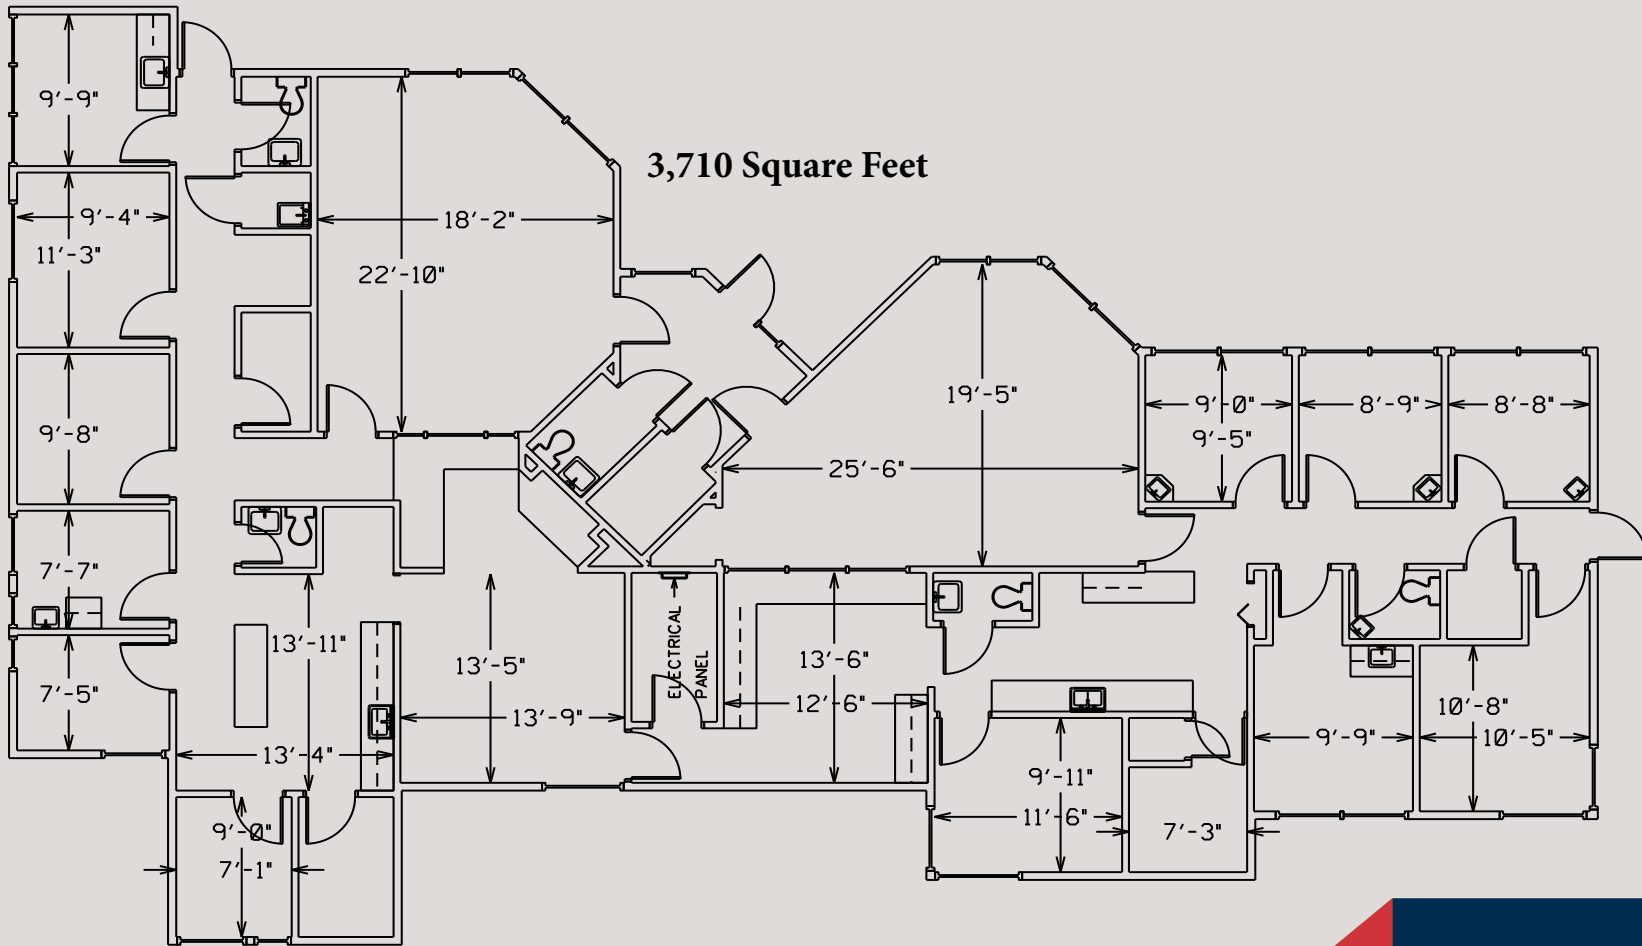

Contact:

Caldwell Rose
crose@srenc.com
O: 704-632-7622

Mike Wiles
mwiles@srenc.com
O: 704-632-7633

Floor Plan

Midtown
Medical District

NAI Southern Real Estate
4201 Congress Street, Suite 170
Charlotte, NC 28209
srenc.com / 704-375-1000