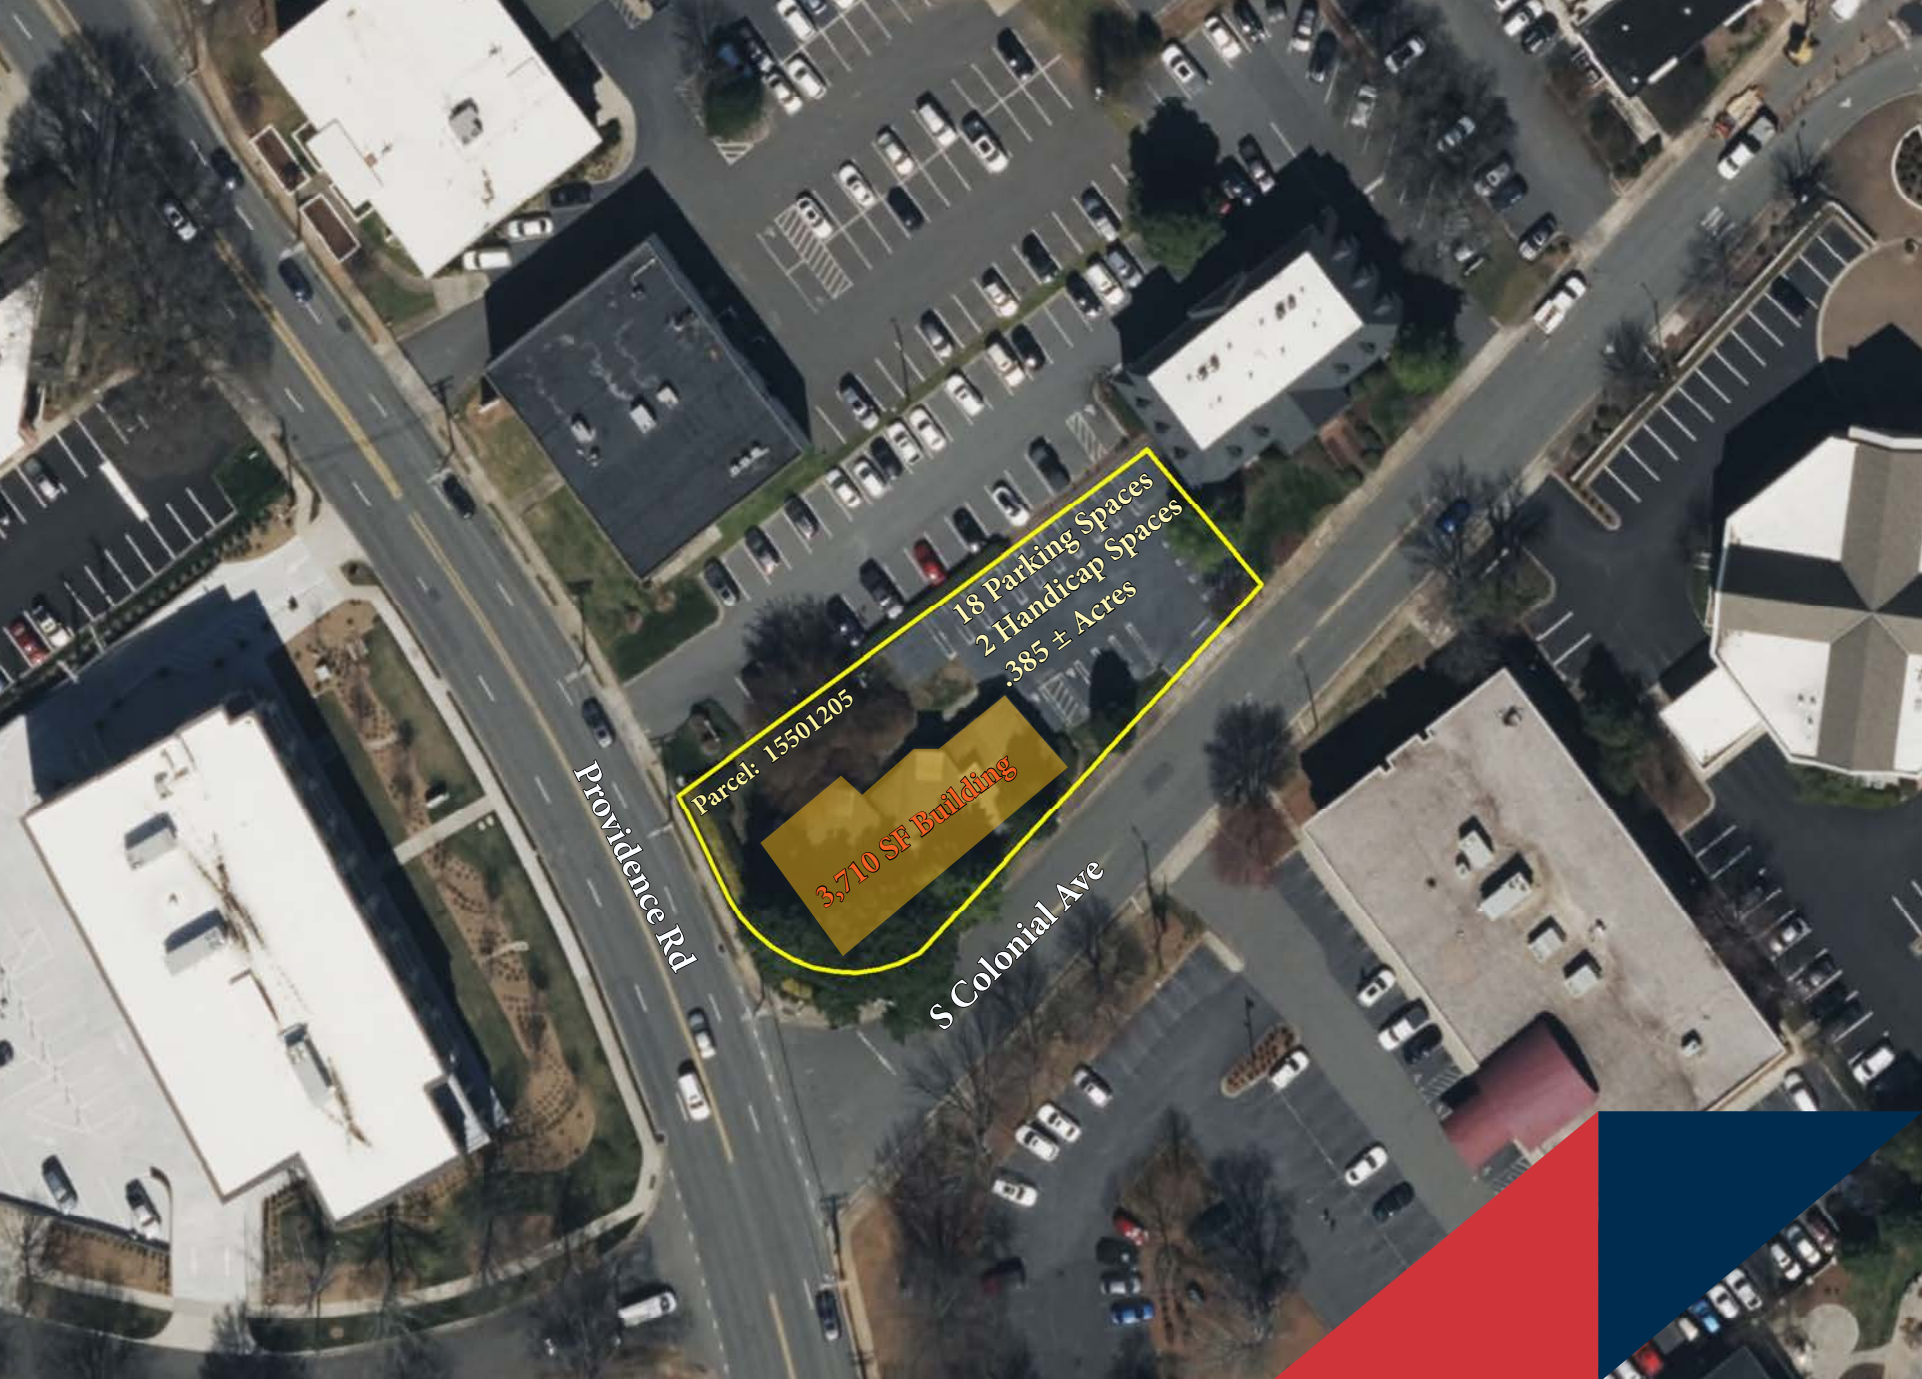

Midtown Medical District