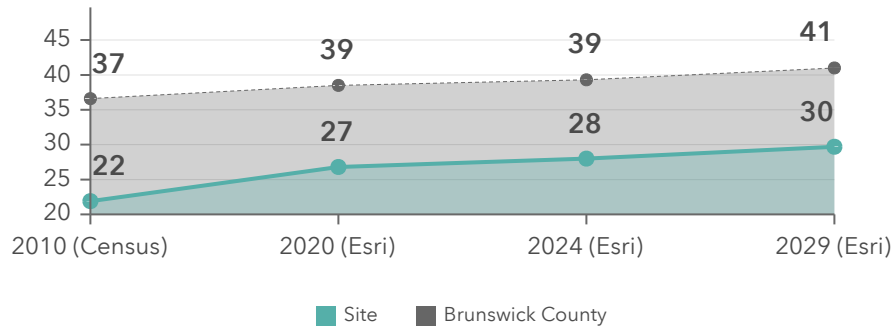

Community Change Snapshot

Commons at Calabash
Drive time of 5 minutes

Diversity Index

Dots show comparison to

Total Population

Median Age

Average Household Size

Owner vs Renter Occupied Units

Median Home Value

Bars show comparison to

2000-2020 Compound Annual Growth Rate

Total Housing Units: Past, Present, Future

Community Change Snapshot

Commons at Calabash
Drive time of 10 minutes

Diversity Index

Dots show comparison to

Median Age

Average Household Size

Total Population

Owner vs Renter Occupied Units

Median Home Value

Bars show comparison to

2000-2020 Compound Annual Growth Rate