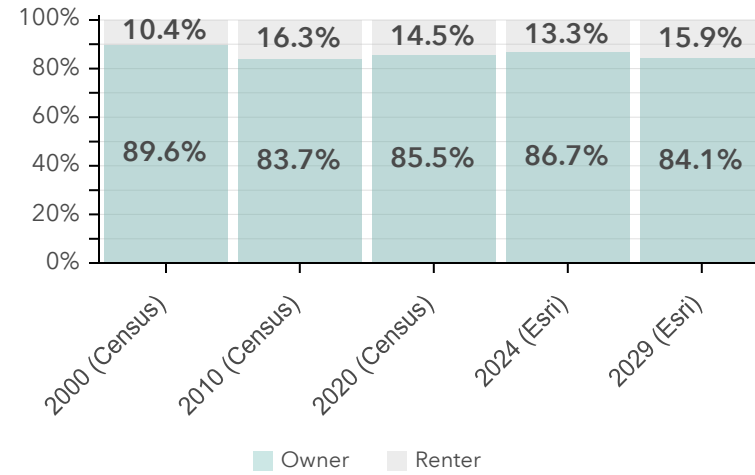

Community Change Snapshot

Commons at Calabash
Drive time of 5 minutes

Diversity Index

Dots show comparison to

Total Population

Median Age

Average Household Size

Owner vs Renter Occupied Units

Median Home Value

Bars show comparison to

2000-2020 Compound Annual Growth Rate

Total Housing Units: Past, Present, Future

Community Change Snapshot

Commons at Calabash
Drive time of 10 minutes

Diversity Index

Dots show comparison to

Median Age

Average Household Size

Total Population

Owner vs Renter Occupied Units

Median Home Value

Bars show comparison to

2000-2020 Compound Annual Growth Rate