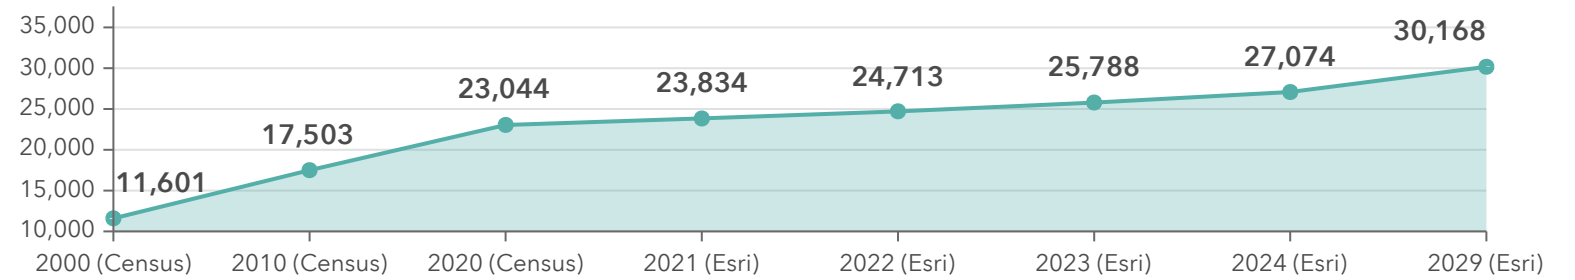

Community Change Snapshot

Commons at Calabash
Drive time of 5 minutes

Diversity Index

Dots show comparison to

Total Population

Median Age

Average Household Size

Owner vs Renter Occupied Units

Median Home Value

Bars show comparison to

2000-2020 Compound Annual Growth Rate

Total Housing Units: Past, Present, Future

Community Change Snapshot

Commons at Calabash
Drive time of 10 minutes

Diversity Index

Dots show comparison to

Median Age

Average Household Size

Total Population

Owner vs Renter Occupied Units

Median Home Value

Bars show comparison to

2000-2020 Compound Annual Growth Rate

Total Housing Units: Past, Present, Future

Community Change Snapshot

Commons at Calabash
Drive time of 15 minutes

Diversity Index

Dots show comparison to

Total Population

Median Age

Average Household Size