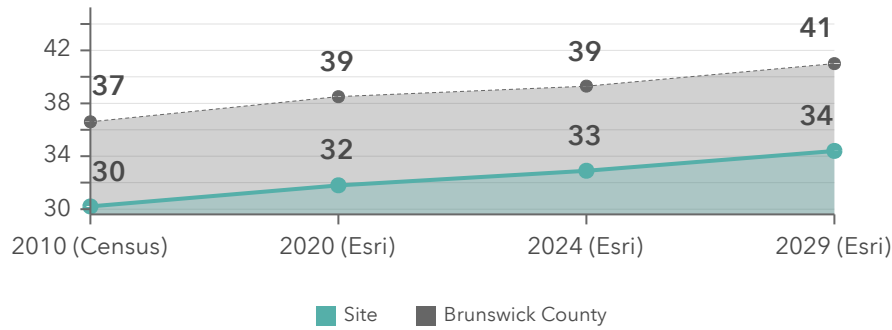

Community Change Snapshot

Commons at Calabash
Drive time of 5 minutes

Diversity Index

Dots show comparison to

Total Population

Median Age

Average Household Size

Owner vs Renter Occupied Units

Median Home Value

Bars show comparison to

2000-2020 Compound Annual Growth Rate

Total Housing Units: Past, Present, Future

Community Change Snapshot

Commons at Calabash
Drive time of 10 minutes

Diversity Index

Dots show comparison to

Median Age

Average Household Size

Total Population

Owner vs Renter Occupied Units

Median Home Value

Bars show comparison to

2000-2020 Compound Annual Growth Rate

Total Housing Units: Past, Present, Future

Community Change Snapshot

Commons at Calabash
Drive time of 15 minutes

Diversity Index

Dots show comparison to

Total Population

Median Age

Average Household Size