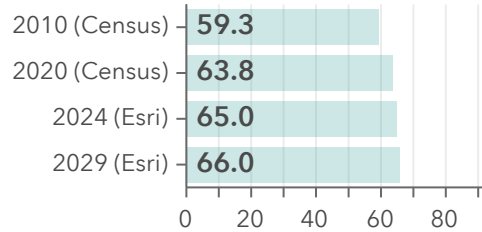

Community Change Snapshot

Commons at Calabash
Drive time of 5 minutes

Diversity Index

Dots show comparison to

Total Population

Median Age

Average Household Size

Owner vs Renter Occupied Units

Median Home Value

Bars show comparison to

2000-2020 Compound Annual Growth Rate

Total Housing Units: Past, Present, Future

Community Change Snapshot

Commons at Calabash
Drive time of 10 minutes

Diversity Index

Dots show comparison to

Median Age

Average Household Size

Total Population

Owner vs Renter Occupied Units

Median Home Value

Bars show comparison to

2000-2020 Compound Annual Growth Rate