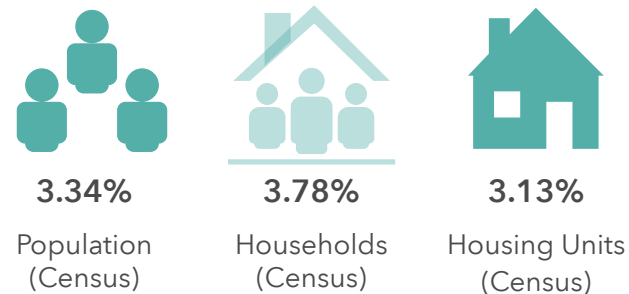

Total Housing Units: Past, Present, Future

Community Change Snapshot

Commons at Calabash
Drive time of 15 minutes

Diversity Index

Dots show comparison to

Total Population

Median Age

Average Household Size

Owner vs Renter Occupied Units

Median Home Value

Bars show comparison to

2000-2020 Compound Annual Growth Rate

Total Housing Units: Past, Present, Future