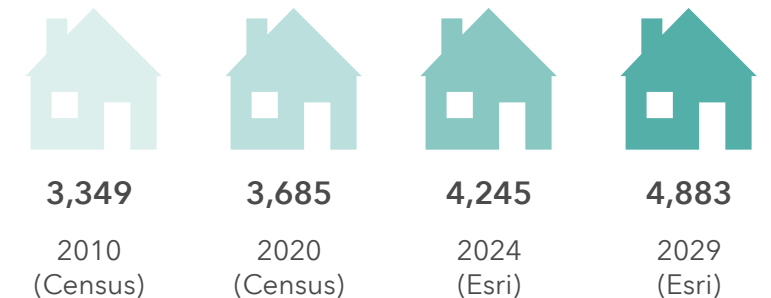

Community Change Snapshot

Commons at Calabash
Drive time of 5 minutes

Diversity Index

Dots show comparison to

Total Population

Median Age

Average Household Size

Owner vs Renter Occupied Units

Median Home Value

Bars show comparison to

2000-2020 Compound Annual Growth Rate

Total Housing Units: Past, Present, Future

Community Change Snapshot

Commons at Calabash
Drive time of 10 minutes

Diversity Index

Dots show comparison to

Median Age

Average Household Size

Total Population

Owner vs Renter Occupied Units

Median Home Value

Bars show comparison to

2000-2020 Compound Annual Growth Rate