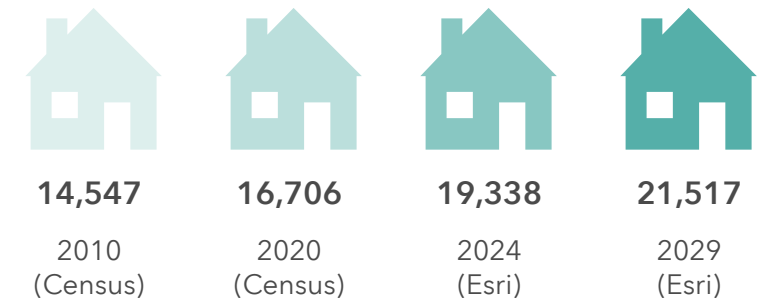

Dots show comparison to

Median Age

Average Household Size

Total Population

Owner vs Renter Occupied Units

Median Home Value

Bars show comparison to

2000-2020 Compound Annual Growth Rate

Total Housing Units: Past, Present, Future

Community Change Snapshot

Commons at Calabash
Drive time of 15 minutes

Diversity Index

Dots show comparison to

Total Population

Median Age

Average Household Size