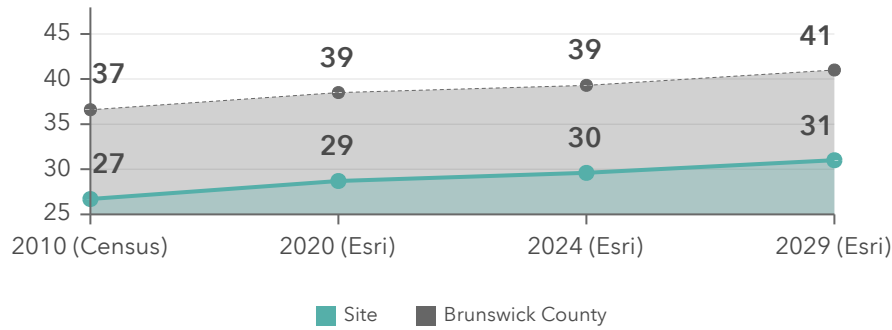

Community Change Snapshot

Commons at Calabash
Drive time of 5 minutes

Diversity Index

Dots show comparison to

Total Population

Median Age

Average Household Size

Owner vs Renter Occupied Units

Median Home Value

Bars show comparison to

2000-2020 Compound Annual Growth Rate

Total Housing Units: Past, Present, Future

Community Change Snapshot

Commons at Calabash
Drive time of 10 minutes

Diversity Index

Dots show comparison to

Median Age

Average Household Size

Total Population

Owner vs Renter Occupied Units

Median Home Value

Bars show comparison to

2000-2020 Compound Annual Growth Rate