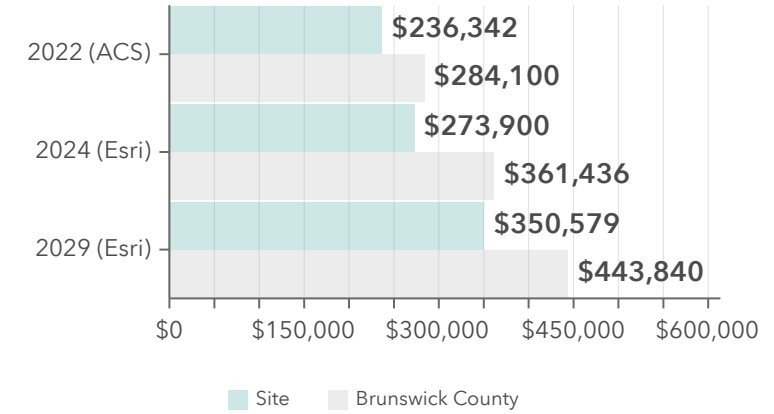

Median Home Value