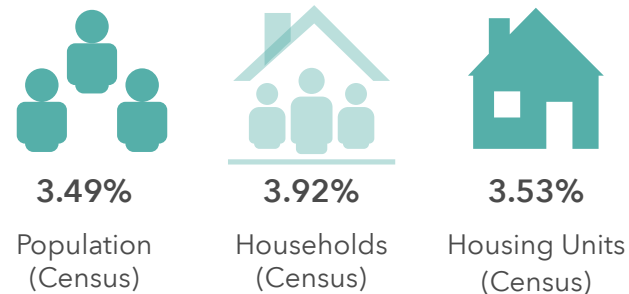

Dots show comparison to

Median Age

Average Household Size

Total Population

Owner vs Renter Occupied Units

Median Home Value

Bars show comparison to

2000-2020 Compound Annual Growth Rate

Total Housing Units: Past, Present, Future

Community Change Snapshot

Commons at Calabash
Drive time of 15 minutes

Diversity Index

Dots show comparison to

Total Population

Median Age

Average Household Size