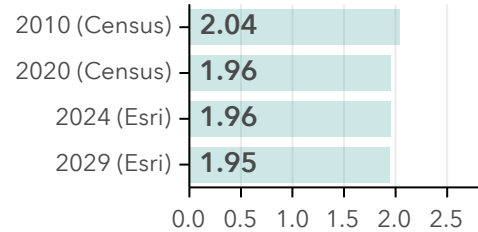

Community Change Snapshot

Commons at Calabash
Drive time of 5 minutes

Diversity Index

Dots show comparison to

Total Population

Median Age

Average Household Size

Owner vs Renter Occupied Units

Median Home Value

Bars show comparison to

2000-2020 Compound Annual Growth Rate

Total Housing Units: Past, Present, Future

Community Change Snapshot

Commons at Calabash
Drive time of 10 minutes

Diversity Index

Dots show comparison to

Median Age

Average Household Size

Total Population

Owner vs Renter Occupied Units

Median Home Value

Bars show comparison to

2000-2020 Compound Annual Growth Rate