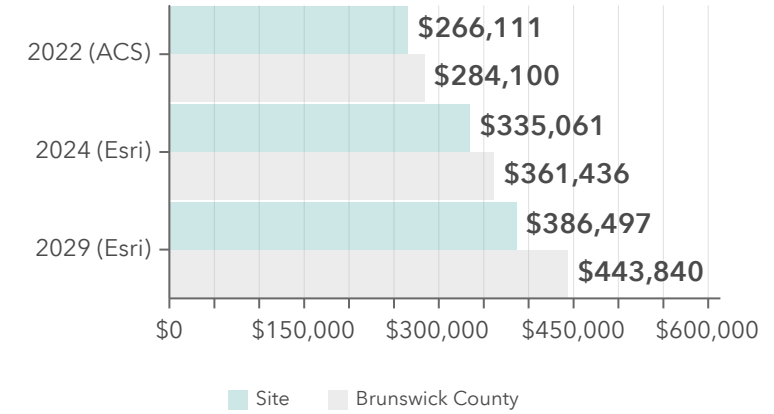

Dots show comparison to

Median Age

Average Household Size

Total Population

Owner vs Renter Occupied Units

Median Home Value

Bars show comparison to

2000-2020 Compound Annual Growth Rate

Total Housing Units: Past, Present, Future

Community Change Snapshot

Commons at Calabash
Drive time of 15 minutes

Diversity Index

Dots show comparison to

Total Population

Median Age

Average Household Size

Owner vs Renter Occupied Units

Median Home Value

Bars show comparison to

2000-2020 Compound Annual Growth Rate

Total Housing Units: Past, Present, Future