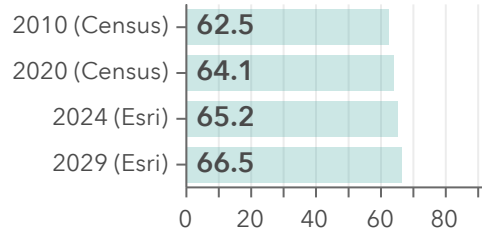

Community Change Snapshot

Commons at Calabash
Drive time of 5 minutes

Diversity Index

Dots show comparison to

Total Population

Median Age

Average Household Size

Owner vs Renter Occupied Units

Median Home Value

Bars show comparison to

2000-2020 Compound Annual Growth Rate

Total Housing Units: Past, Present, Future

Community Change Snapshot

Commons at Calabash
Drive time of 10 minutes

Diversity Index

Dots show comparison to

Median Age

Average Household Size

Total Population

Owner vs Renter Occupied Units

Median Home Value

Bars show comparison to

2000-2020 Compound Annual Growth Rate