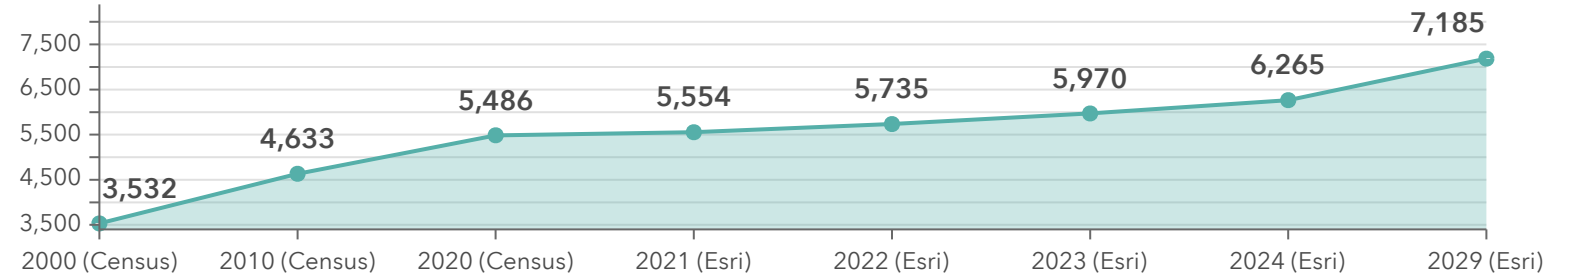

Community Change Snapshot

Commons at Calabash
Drive time of 5 minutes

Diversity Index

Dots show comparison to

Total Population

Median Age

Average Household Size

Owner vs Renter Occupied Units

Median Home Value

Bars show comparison to

2000-2020 Compound Annual Growth Rate

Total Housing Units: Past, Present, Future

Community Change Snapshot

Commons at Calabash
Drive time of 10 minutes

Diversity Index

Dots show comparison to

Median Age

Average Household Size

Total Population

Owner vs Renter Occupied Units

Median Home Value

Bars show comparison to

2000-2020 Compound Annual Growth Rate