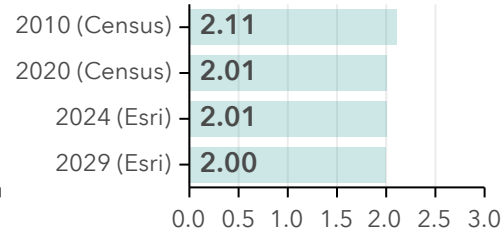

Dots show comparison to

Median Age

Average Household Size

Total Population

Owner vs Renter Occupied Units

Median Home Value

Bars show comparison to

2000-2020 Compound Annual Growth Rate

Total Housing Units: Past, Present, Future

Community Change Snapshot

Commons at Calabash
Drive time of 15 minutes

Diversity Index

Dots show comparison to

Total Population

Median Age

Average Household Size

Owner vs Renter Occupied Units

Median Home Value

Bars show comparison to

2000-2020 Compound Annual Growth Rate

Total Housing Units: Past, Present, Future