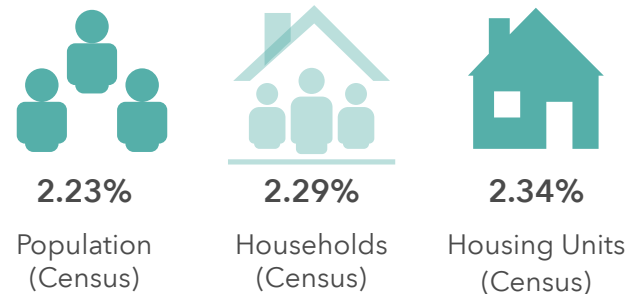

Community Change Snapshot

Commons at Calabash
Drive time of 5 minutes

Diversity Index

Dots show comparison to

Total Population

Median Age

Average Household Size

Owner vs Renter Occupied Units

Median Home Value

Bars show comparison to

2000-2020 Compound Annual Growth Rate

Total Housing Units: Past, Present, Future

Community Change Snapshot

Commons at Calabash
Drive time of 10 minutes

Diversity Index

Dots show comparison to

Median Age

Average Household Size

Total Population

Owner vs Renter Occupied Units

Median Home Value

Bars show comparison to

2000-2020 Compound Annual Growth Rate