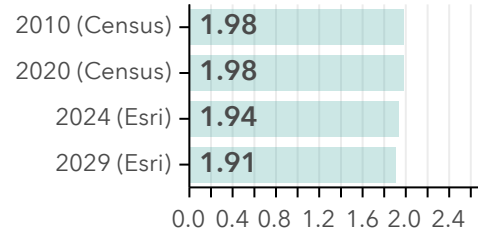

Community Change Snapshot

Commons at Calabash
Drive time of 5 minutes

Diversity Index

Dots show comparison to

Total Population

Median Age

Average Household Size

Owner vs Renter Occupied Units

Median Home Value

Bars show comparison to

2000-2020 Compound Annual Growth Rate

Total Housing Units: Past, Present, Future

Community Change Snapshot

Commons at Calabash
Drive time of 10 minutes

Diversity Index

Dots show comparison to

Median Age

Average Household Size

Total Population

Owner vs Renter Occupied Units

Median Home Value

Bars show comparison to

2000-2020 Compound Annual Growth Rate