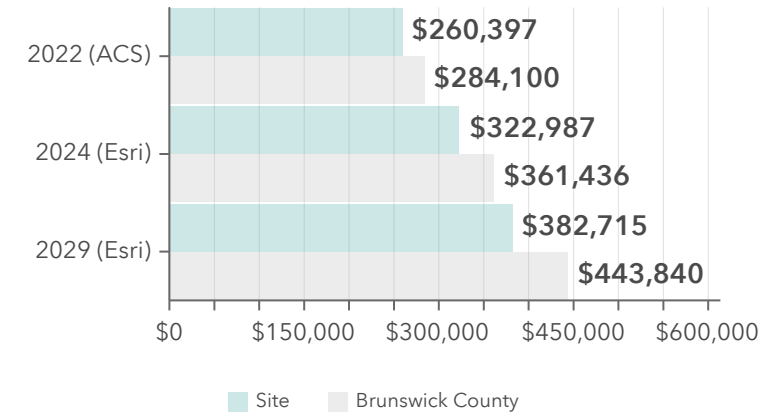

Dots show comparison to

Median Age

Average Household Size

Total Population

Owner vs Renter Occupied Units

Median Home Value

Bars show comparison to

2000-2020 Compound Annual Growth Rate

Total Housing Units: Past, Present, Future

Community Change Snapshot

Commons at Calabash
Drive time of 15 minutes

Diversity Index

Dots show comparison to

Total Population

Median Age

Average Household Size