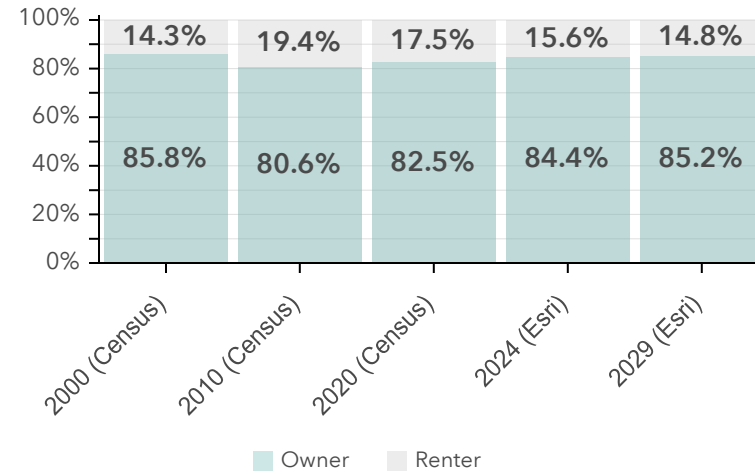

Dots show comparison to

Median Age

Average Household Size

Total Population

Owner vs Renter Occupied Units

Median Home Value

Bars show comparison to

2000-2020 Compound Annual Growth Rate

Total Housing Units: Past, Present, Future

Community Change Snapshot

Commons at Calabash
Drive time of 15 minutes

Diversity Index

Dots show comparison to

Total Population

Median Age

Average Household Size