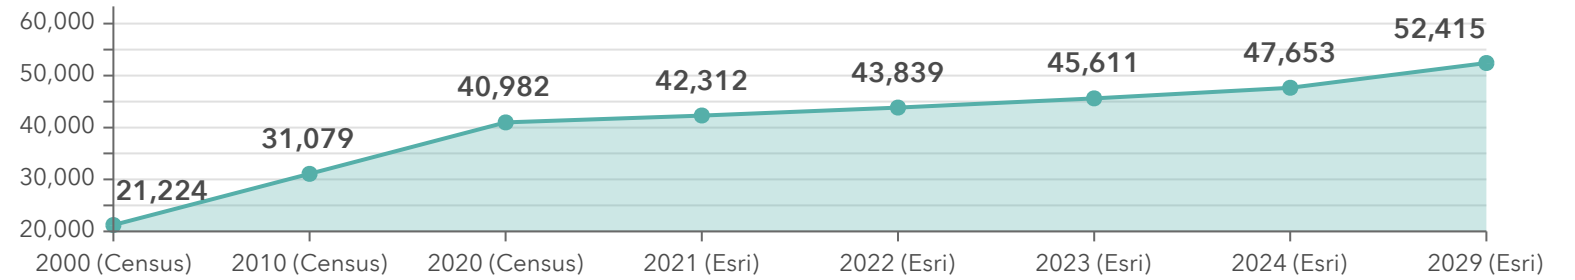

Dots show comparison to

Median Age

Average Household Size

Total Population

Owner vs Renter Occupied Units

Median Home Value

Bars show comparison to

2000-2020 Compound Annual Growth Rate

Total Housing Units: Past, Present, Future

Community Change Snapshot

Commons at Calabash
Drive time of 15 minutes

Diversity Index

Dots show comparison to

Total Population

Median Age

Average Household Size

Owner vs Renter Occupied Units

Median Home Value

Bars show comparison to

2000-2020 Compound Annual Growth Rate

Total Housing Units: Past, Present, Future