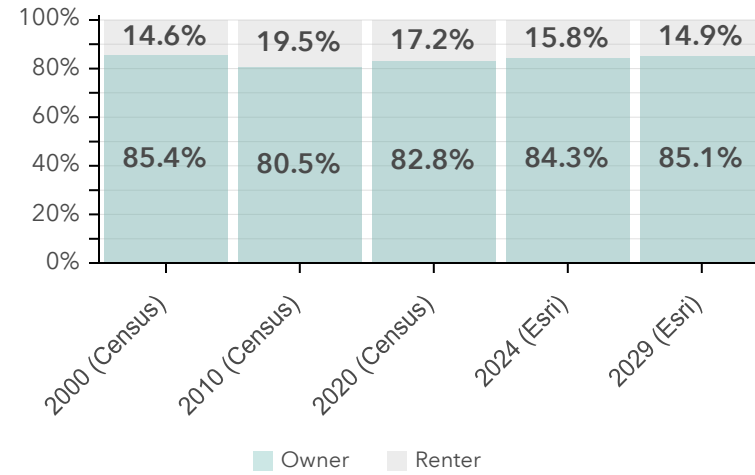

Dots show comparison to

Median Age

Average Household Size

Total Population

Owner vs Renter Occupied Units

Median Home Value

Bars show comparison to

2000-2020 Compound Annual Growth Rate

Total Housing Units: Past, Present, Future

Community Change Snapshot

Commons at Calabash
Drive time of 15 minutes

Diversity Index

Dots show comparison to

Total Population

Median Age

Average Household Size

Owner vs Renter Occupied Units

Median Home Value

Bars show comparison to

2000-2020 Compound Annual Growth Rate

Total Housing Units: Past, Present, Future