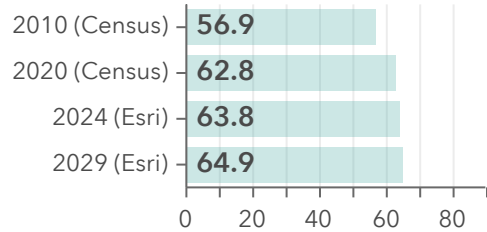

Community Change Snapshot

Commons at Calabash
Drive time of 5 minutes

Diversity Index

Dots show comparison to

Total Population

Median Age

Average Household Size

Owner vs Renter Occupied Units

Dots show comparison to

Median Age

Average Household Size

Total Population

Owner vs Renter Occupied Units

Median Home Value

Bars show comparison to

2000-2020 Compound Annual Growth Rate

Total Housing Units: Past, Present, Future

Community Change Snapshot

Commons at Calabash
Drive time of 15 minutes

Diversity Index

Dots show comparison to

Total Population

Median Age

Average Household Size

Owner vs Renter Occupied Units

Median Home Value

Bars show comparison to

2000-2020 Compound Annual Growth Rate

Total Housing Units: Past, Present, Future