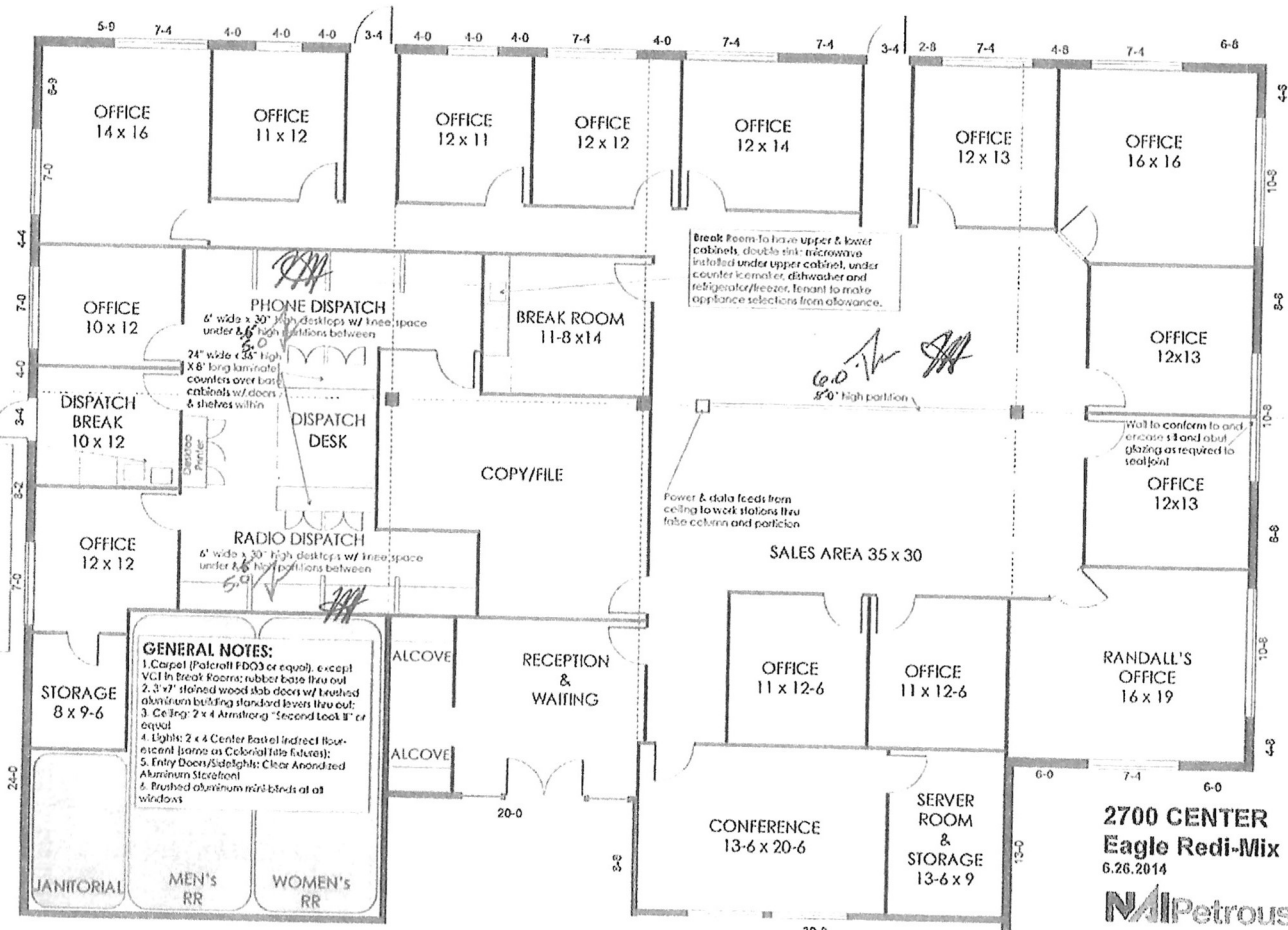

2700 CENTER
Eagle Redi-Mix
6.26.2014

NAIPetrous