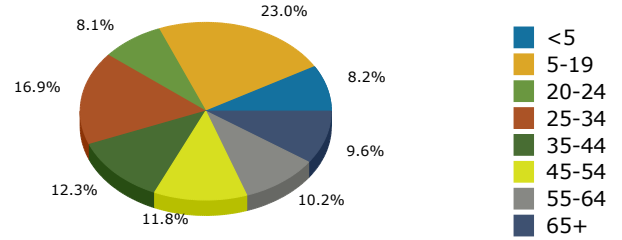

2019 Population by Race

2019 Population by Age

Households

2019 Home Value

2019-2024 Annual Growth Rate

Household Income

Source: U.S. Census Bureau, Census 2010 Summary File 1. Esri forecasts for 2019 and 2024.