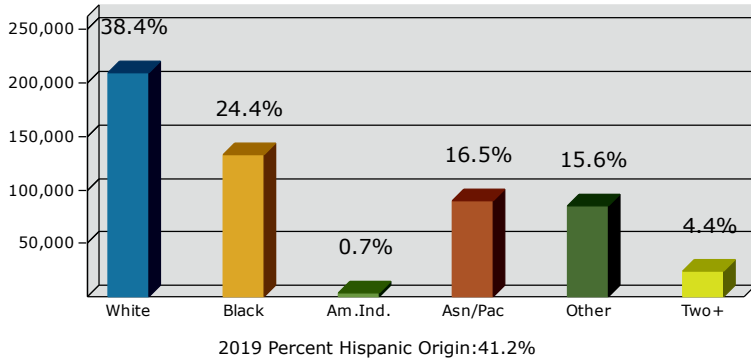

Households

2019 Population by Race