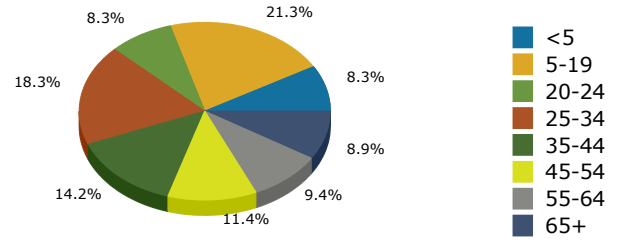

2019 Population by Race

2019 Population by Age

Households

2019 Home Value

2019-2024 Annual Growth Rate

Household Income

Source: U.S. Census Bureau, Census 2010 Summary File 1. Esri forecasts for 2019 and 2024.