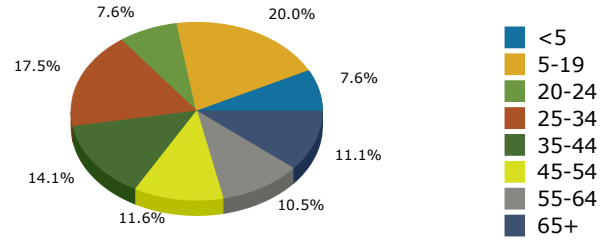

2019 Population by Race

2019 Population by Age

Households

2019 Home Value

2019-2024 Annual Growth Rate

Household Income

Source: U.S. Census Bureau, Census 2010 Summary File 1. Esri forecasts for 2019 and 2024.