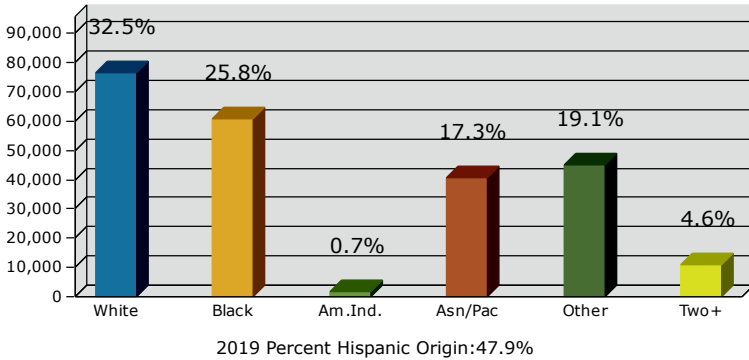

Households

2019 Population by Race