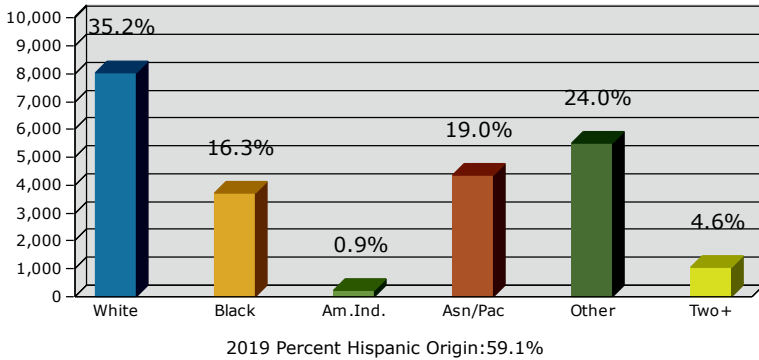

2019 Population by Race

2019 Population by Age

Households

2019 Home Value

2019-2024 Annual Growth Rate

Household Income

Source: U.S. Census Bureau, Census 2010 Summary File 1. Esri forecasts for 2019 and 2024.