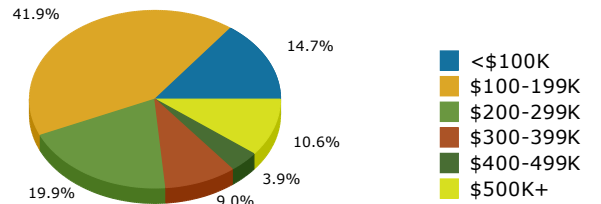

2019 Population by Race

2019 Population by Age

Households

2019 Home Value

2019-2024 Annual Growth Rate

Household Income

Source: U.S. Census Bureau, Census 2010 Summary File 1. Esri forecasts for 2019 and 2024.