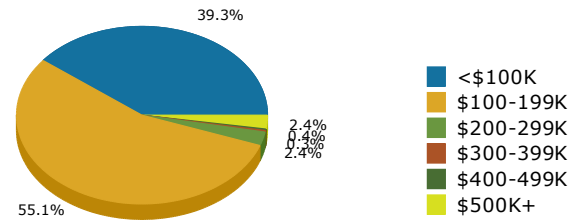

2019 Population by Race

2019 Population by Age

Households

2019 Home Value

2019-2024 Annual Growth Rate

Household Income

Source: U.S. Census Bureau, Census 2010 Summary File 1. Esri forecasts for 2019 and 2024.