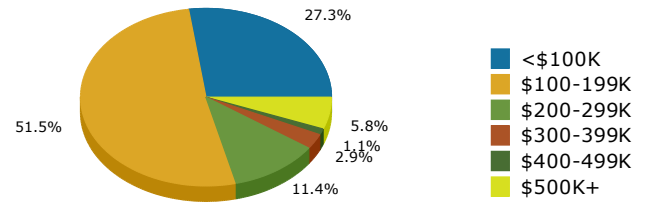

2019 Population by Race

2019 Population by Age

Households

2019 Home Value

2019-2024 Annual Growth Rate

Household Income

Source: U.S. Census Bureau, Census 2010 Summary File 1. Esri forecasts for 2019 and 2024.