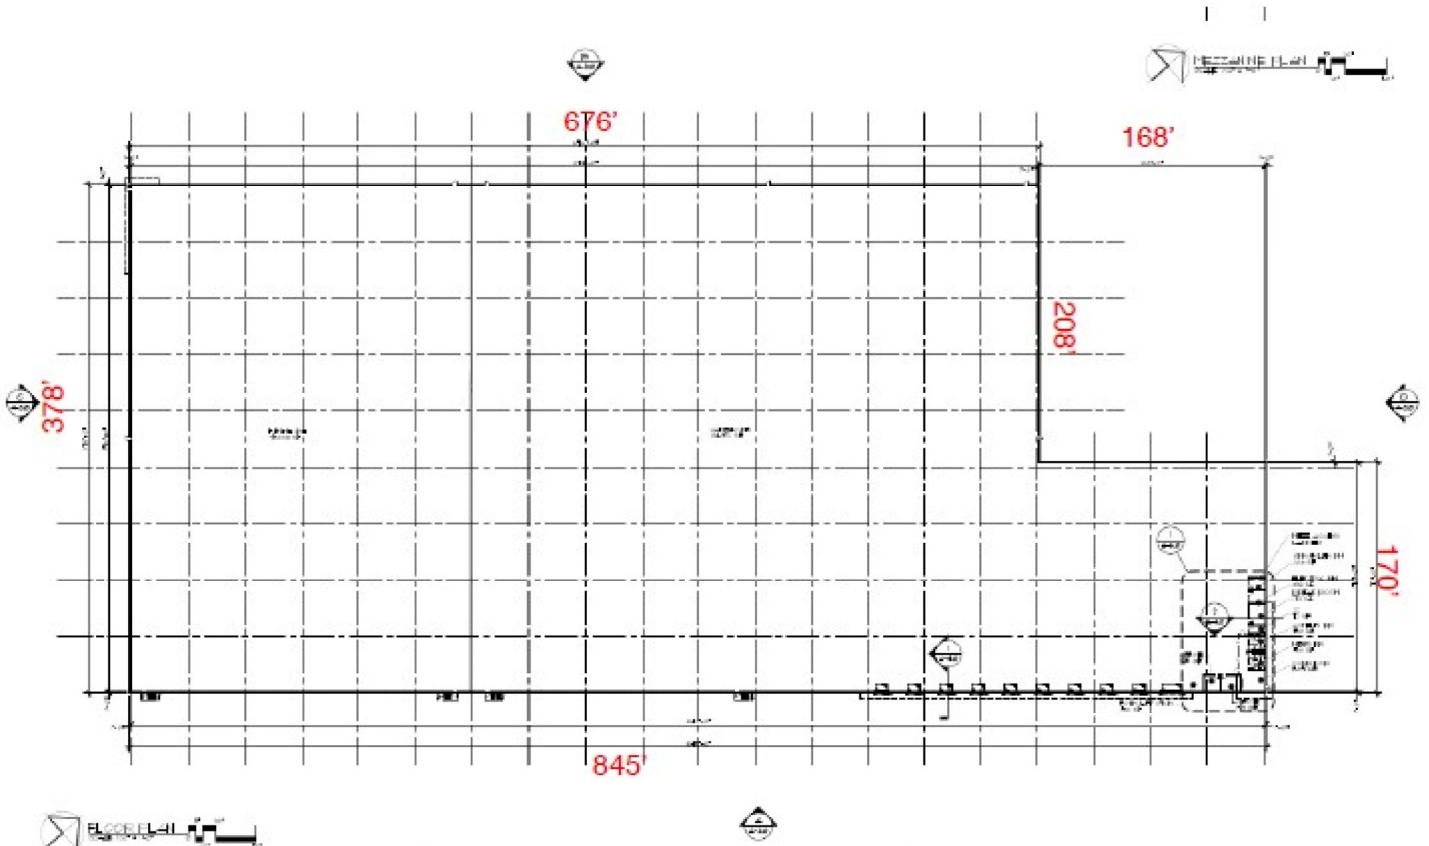

STINSON DRIVE PROPERTY
1067 W. Leesport Road
Reading, PA 19533

Building Plan

BL-4800 VIEW OF BUILDING BIRTH-4800

NO WARRANTY OR REPRESENTATION, EXPRESS OR IMPLIED, IS MADE AS TO THE ACCURACY OF THE INFORMATION CONTAINED HEREIN, AND THE SAME IS SUBMITTED SUBJECT TO ERRORS, OMISSIONS, CHANGE OF PRICE, RENTAL OR OTHER CONDITIONS, PRIOR SALE, LEASE OR FINANCING, OR WITHDRAWAL WITHOUT NOTICE, AND OF ANY SPECIAL LISTING CONDITIONS IMPOSED BY OUR PRINCIPALS NO WARRANTIES OR REPRESENTATIONS ARE MADE AS TO THE CONDITION OF THE PROPERTY OR ANY HAZARDS CONTAINED THEREIN ARE ANY TO BE IMPLIED