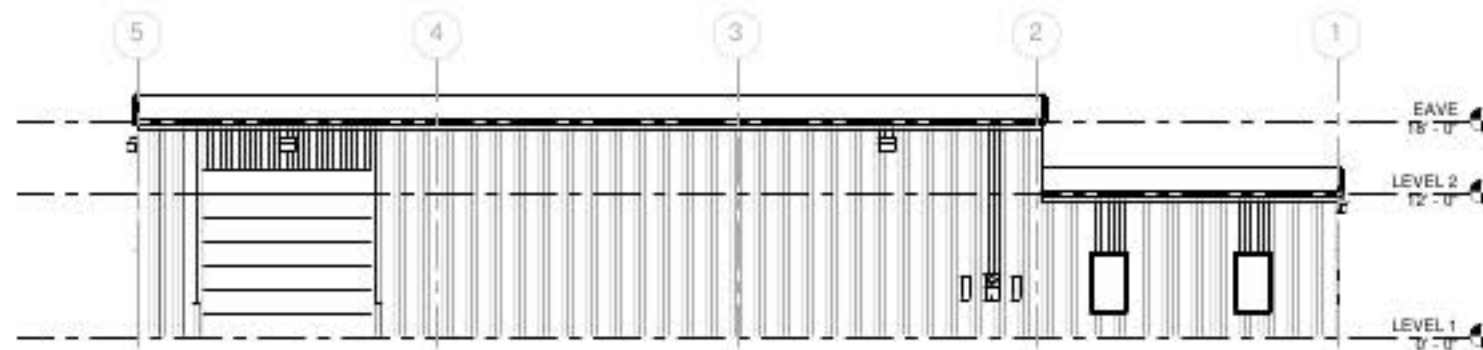

No.	REVISION	DATE

FIRST KEYSTONE
 PECOS INDUSTRIAL
 PARK
 PECOS, TX
ELEVATION PLAN

Project number: -
 Date: 10/26/18
 Drawn by: RFF
 Checked by: RFF

A201

Scale: 1/8" = 1'-0"
 1/22/2019 1:26:48 PM

① DEFAULT 3D VIEW

② NORTH
1/8" = 1'-0"

④ WEST
1/8" = 1'-0"

③ SOUTH
1/8" = 1'-0"

⑤ EAST
1/8" = 1'-0"