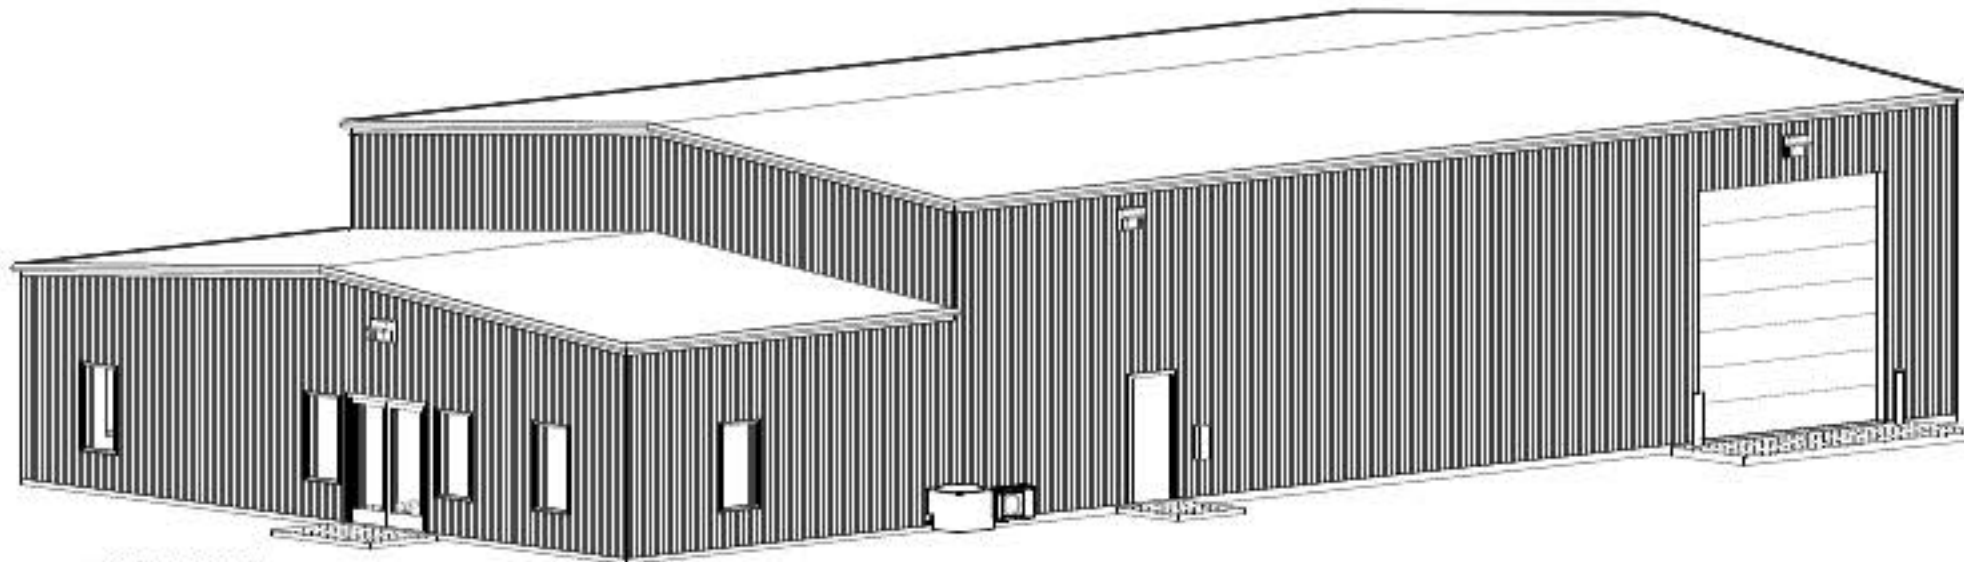

No.	REVISION	DATE

FIRST KEYSTONE
 PECOS INDUSTRIAL
 PARK
 PECOS, TX
ELEVATION PLAN

Project number: -
 Date: 10/26/18
 Drawn by: RFF
 Checked by: RFF

A201

Scale: 1/8" = 1'-0"
 1/22/2019 1:26:48 PM

① DEFAULT 3D VIEW

② NORTH
1/8" = 1'-0"

④ WEST
1/8" = 1'-0"

③ SOUTH
1/8" = 1'-0"

⑤ EAST
1/8" = 1'-0"