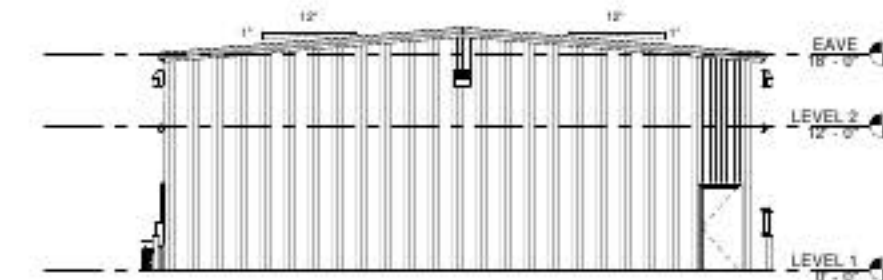

No.	REVISION	DATE

FIRST KEYSTONE
 PECOS INDUSTRIAL
 PARK
 PECOS, TX
ELEVATION PLAN

Project number: -
 Date: 10/26/18
 Drawn by: RFF
 Checked by: RFF

A201

Scale: 1/8" = 1'-0"
 1/22/2019 1:26:48 PM

① DEFAULT 3D VIEW

② NORTH
1/8" = 1'-0"

④ WEST
1/8" = 1'-0"

③ SOUTH
1/8" = 1'-0"

⑤ EAST
1/8" = 1'-0"