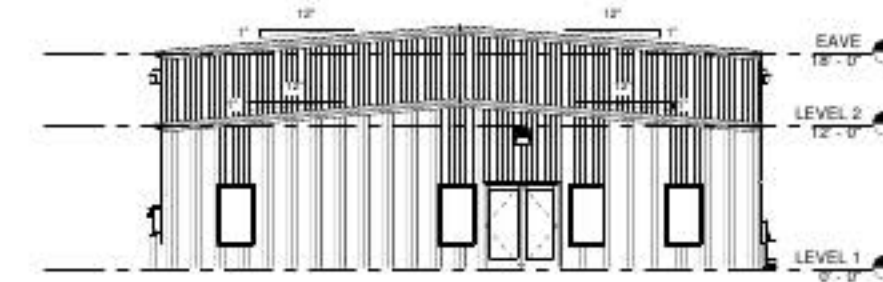

No.	REVISION	DATE

FIRST KEYSTONE
 PECOS INDUSTRIAL
 PARK
 PECOS, TX
ELEVATION PLAN

Project number: -
 Date: 10/26/18
 Drawn by: RFF
 Checked by: RFF

A201

Scale: 1/8" = 1'-0"
 1/22/2019 1:26:48 PM

① DEFAULT 3D VIEW

② NORTH
1/8" = 1'-0"

④ WEST
1/8" = 1'-0"

③ SOUTH
1/8" = 1'-0"

⑤ EAST
1/8" = 1'-0"