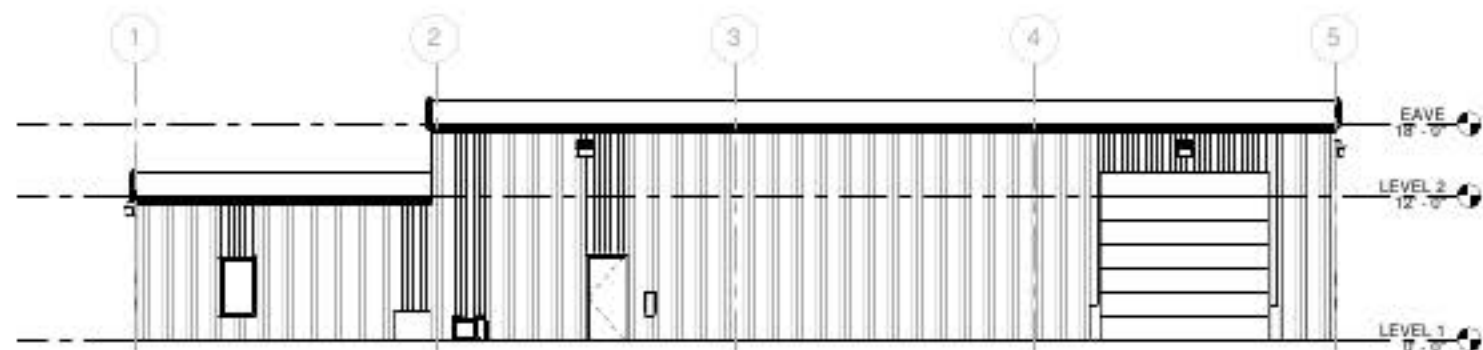

No.	REVISION	DATE

FIRST KEYSTONE
 PECOS INDUSTRIAL
 PARK
 PECOS, TX
ELEVATION PLAN

Project number: -
 Date: 10/26/18
 Drawn by: RFF
 Checked by: RFF

A201

Scale: 1/8" = 1'-0"
 1/22/2019 1:26:48 PM

① DEFAULT 3D VIEW

② NORTH
1/8" = 1'-0"

④ WEST
1/8" = 1'-0"

③ SOUTH
1/8" = 1'-0"

⑤ EAST
1/8" = 1'-0"