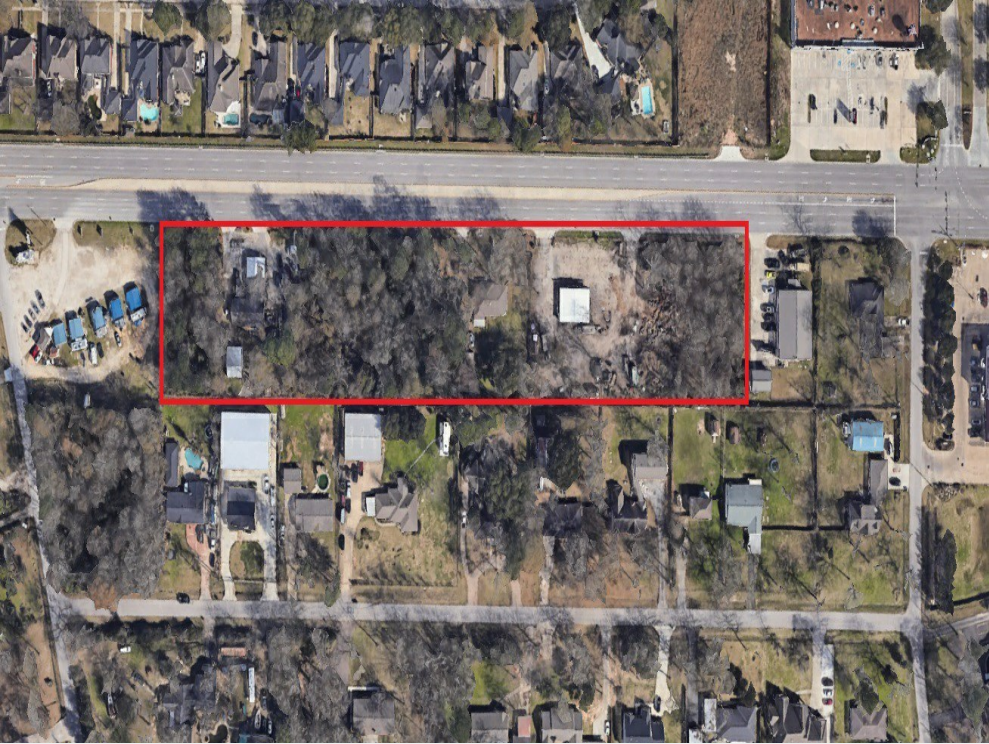

Rayford Road Lots

Rayford Road, Spring, TX 77386

Property Photos

Rayford Road Aerial Photo