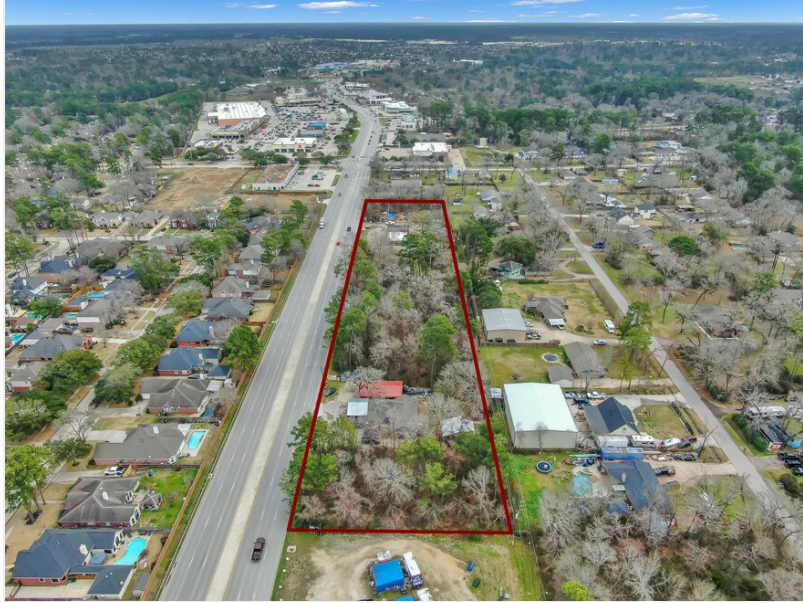

Rayford Road Lots

Rayford Road, Spring, TX 77386

Presented by
The Nina Marino Realty Team

Price: \$6,300,000

4.043 Acres - Nine (9) Contiguous Lots on Rayford Road with 980 Feet of Frontage.

Lot 82 wooded vacant land, Lot 83 has a structure, Lots 84, 85, 86 wooded vacant land, Lot 87 and 88 have structures on the lots, and Lots 89 and 90 are wooded vacant land. Survey available. Call The Nina Marino Realty Team at 281-364-3773 or 713-818-0999 for complete details and to schedule a Tour.

Rayford Road Lots

Rayford Road, Spring, TX 77386

Prime Investment Property In Spring.

4.043 Acres - Nine (9) Contiguous Lots on Rayford Road with 980 Feet of Frontage.

- Heavy Daytime Traffic
- Ideal Commercial Location
- Large Residential Area