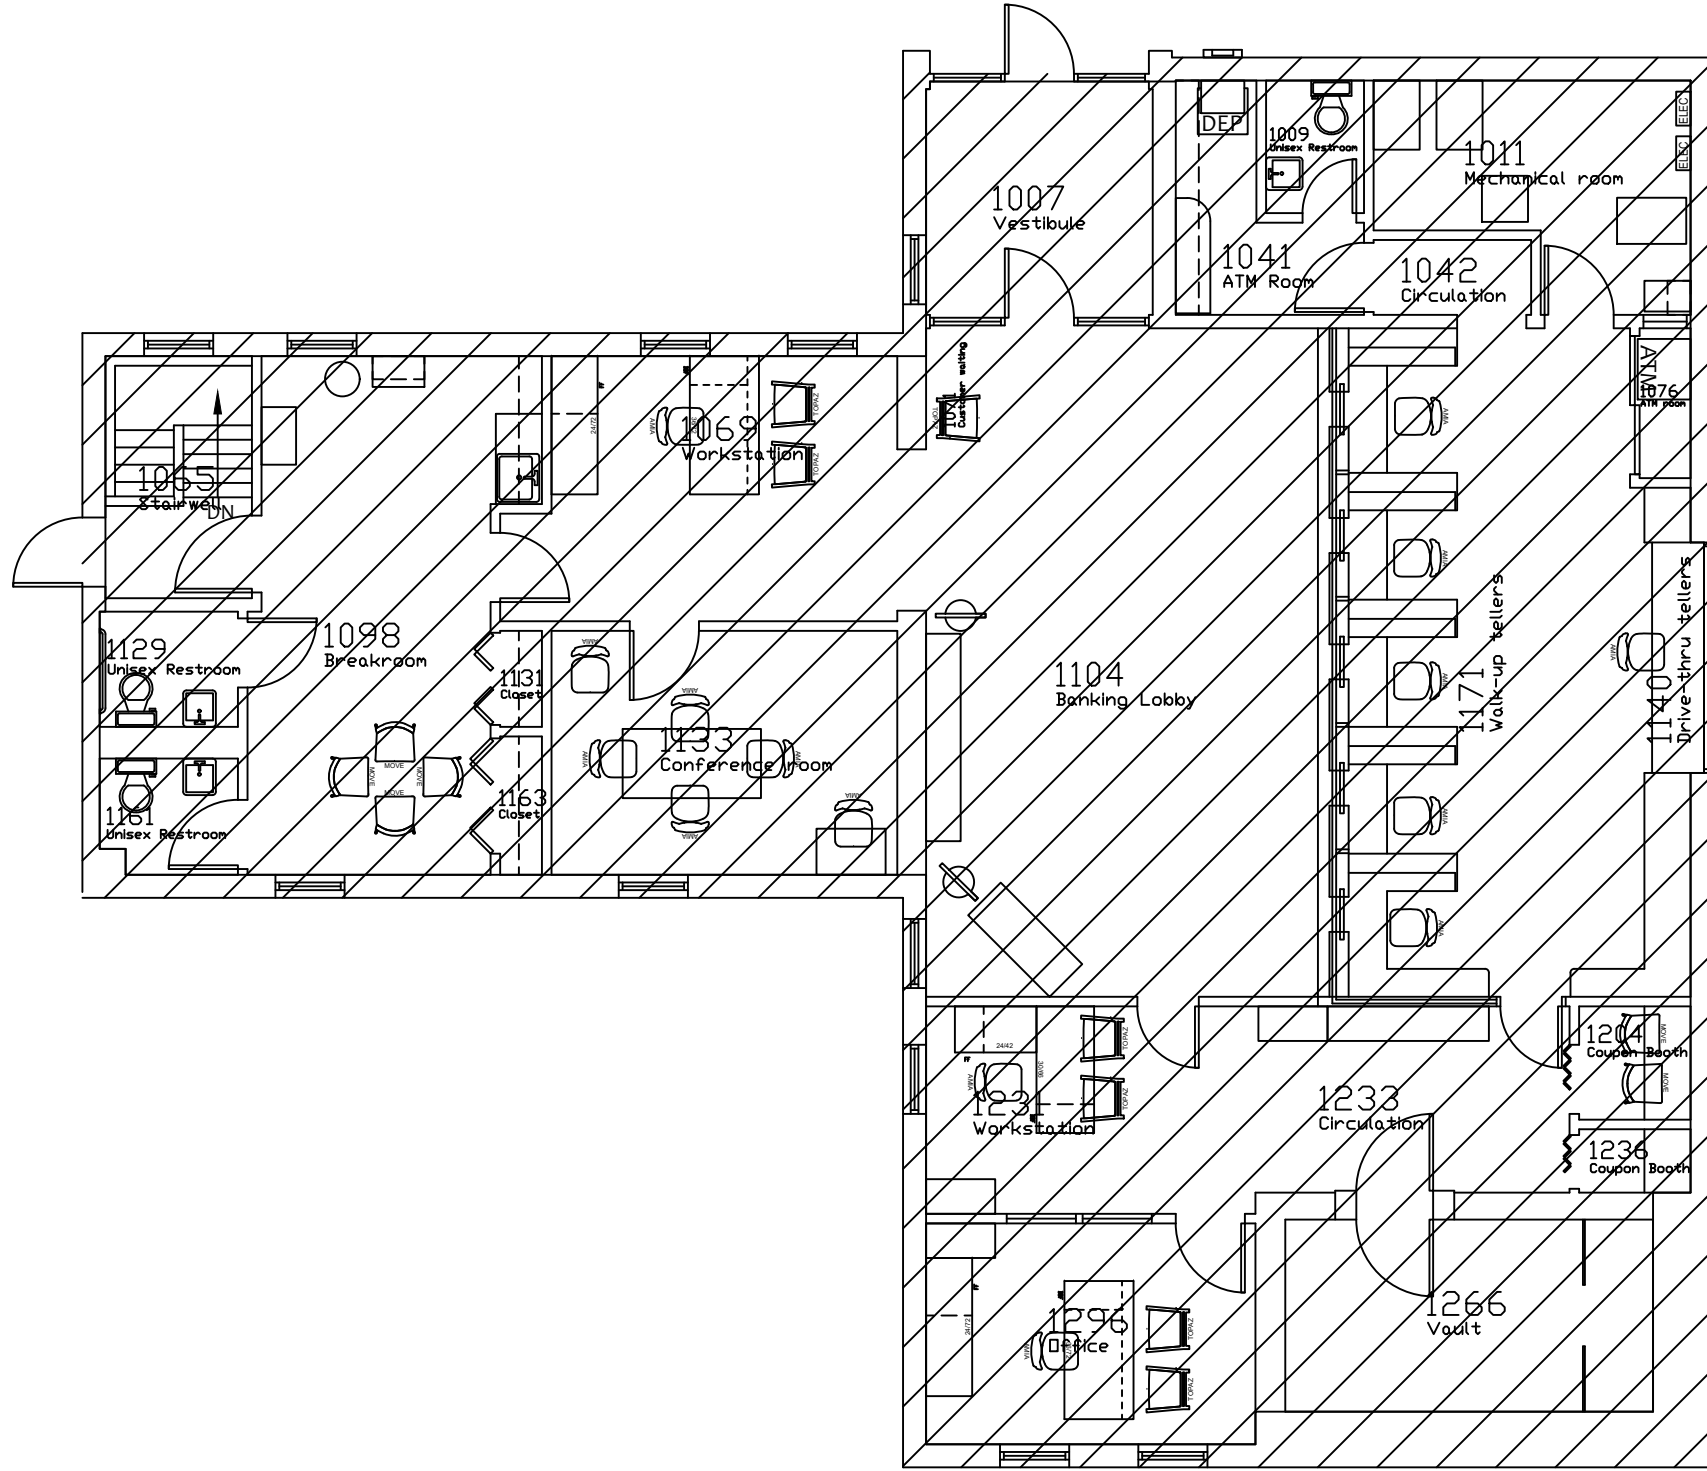

 3,017 SF

Project: 104255 - 638 MULLICA HILL ROAD, RICHWOOD, NJ

Drawing: 1ST FLOOR

Date: x	Rev. Date: xx.xx.xx	Rev. NO. ##
Scale: NOT TO SCALE	Drawn: x	
Dwg. Name: x		

**TRUIST FH**  
Corporate Real Estate