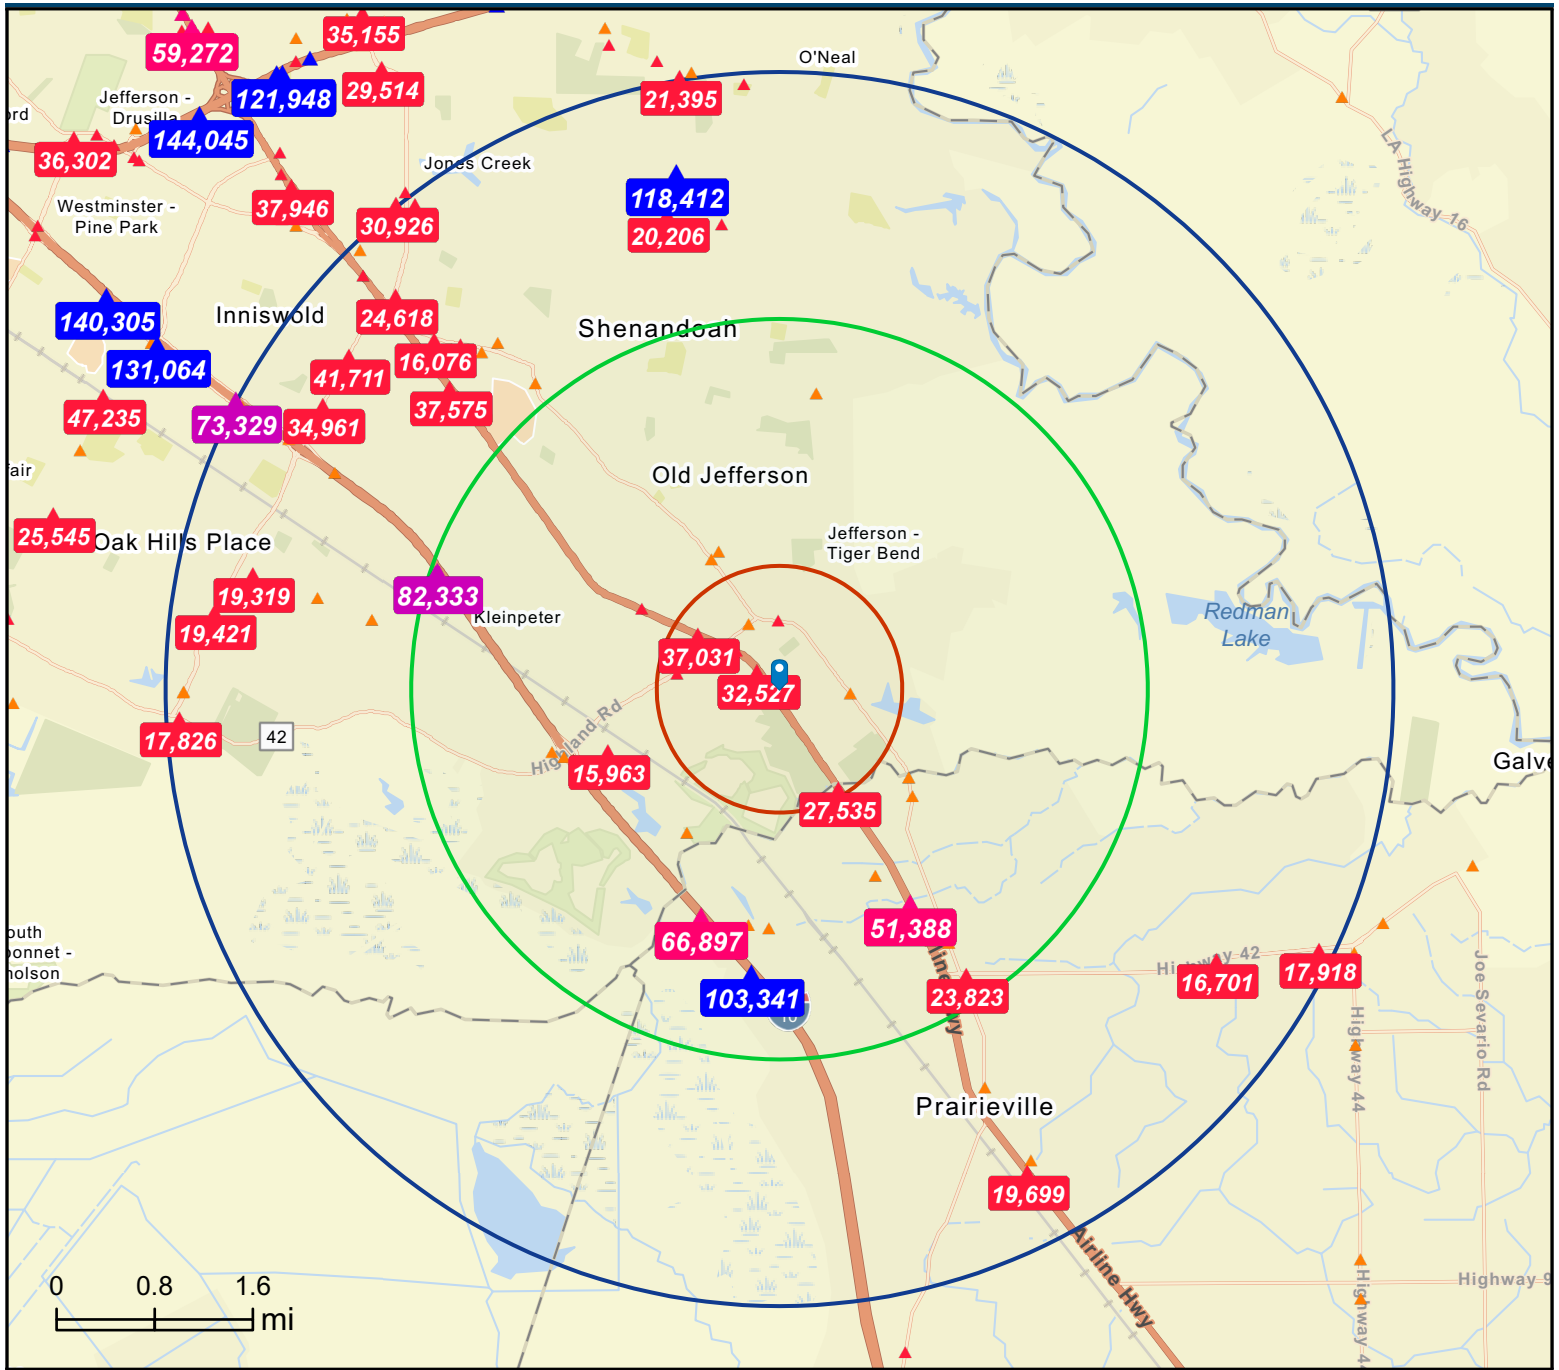

Traffic Count Map

15475 Airline Hwy, Baton Rouge, Louisiana, 70817
Rings: 1, 3, 5 mile radii

Prepared by Esri
Latitude: 30.35394
Longitude: -91.00066

- Average Daily Traffic Volume**
- ▲ Up to 6,000 vehicles per day
 - ▲ 6,001 - 15,000
 - ▲ 15,001 - 30,000
 - ▲ 30,001 - 50,000
 - ▲ 50,001 - 100,000
 - ▲ More than 100,000 per day