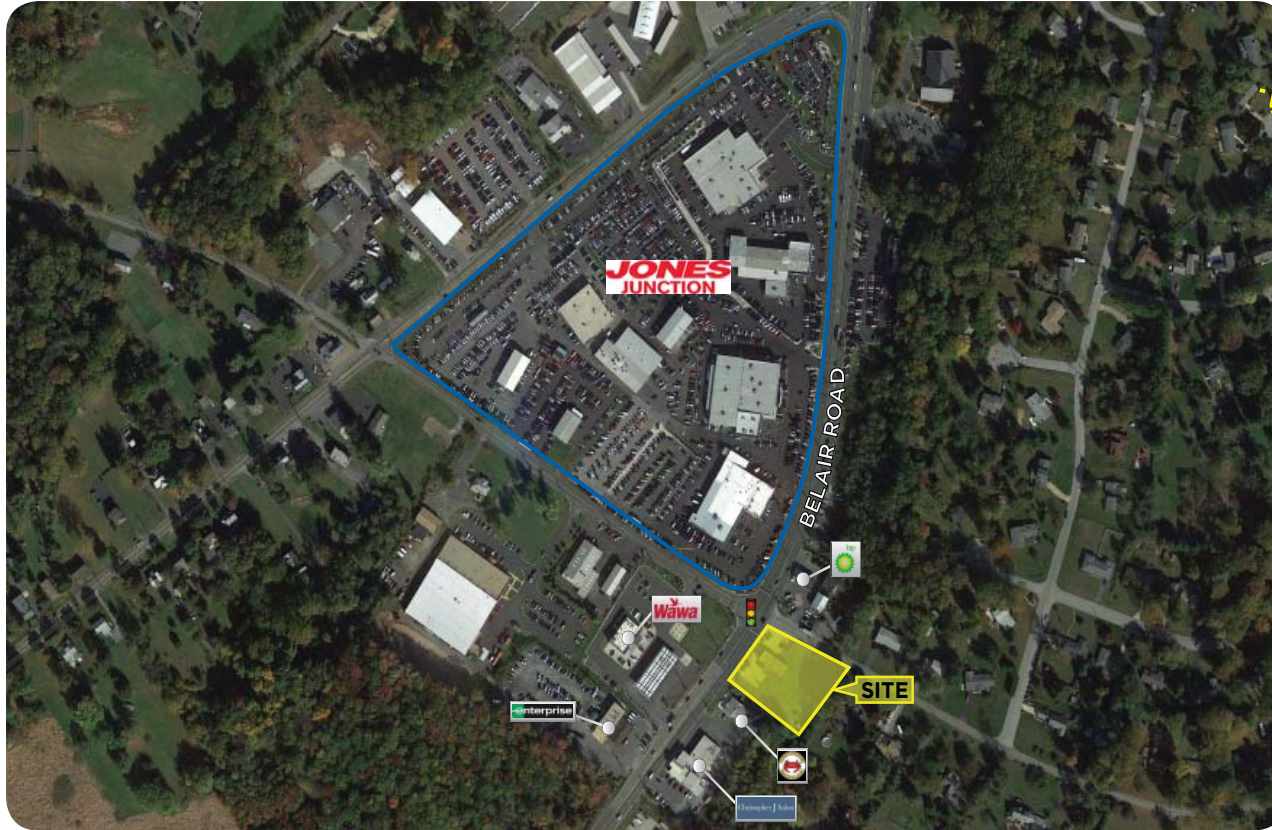

1601 Belair Road

1601 Belair Road
Fallston, Maryland 21047

PROPERTY HIGHLIGHTS

- ▶ Can build up to a 10,000 SF building for lease
- ▶ Located on a busy corridor and at a light
- ▶ In the heart of Fallston, MD