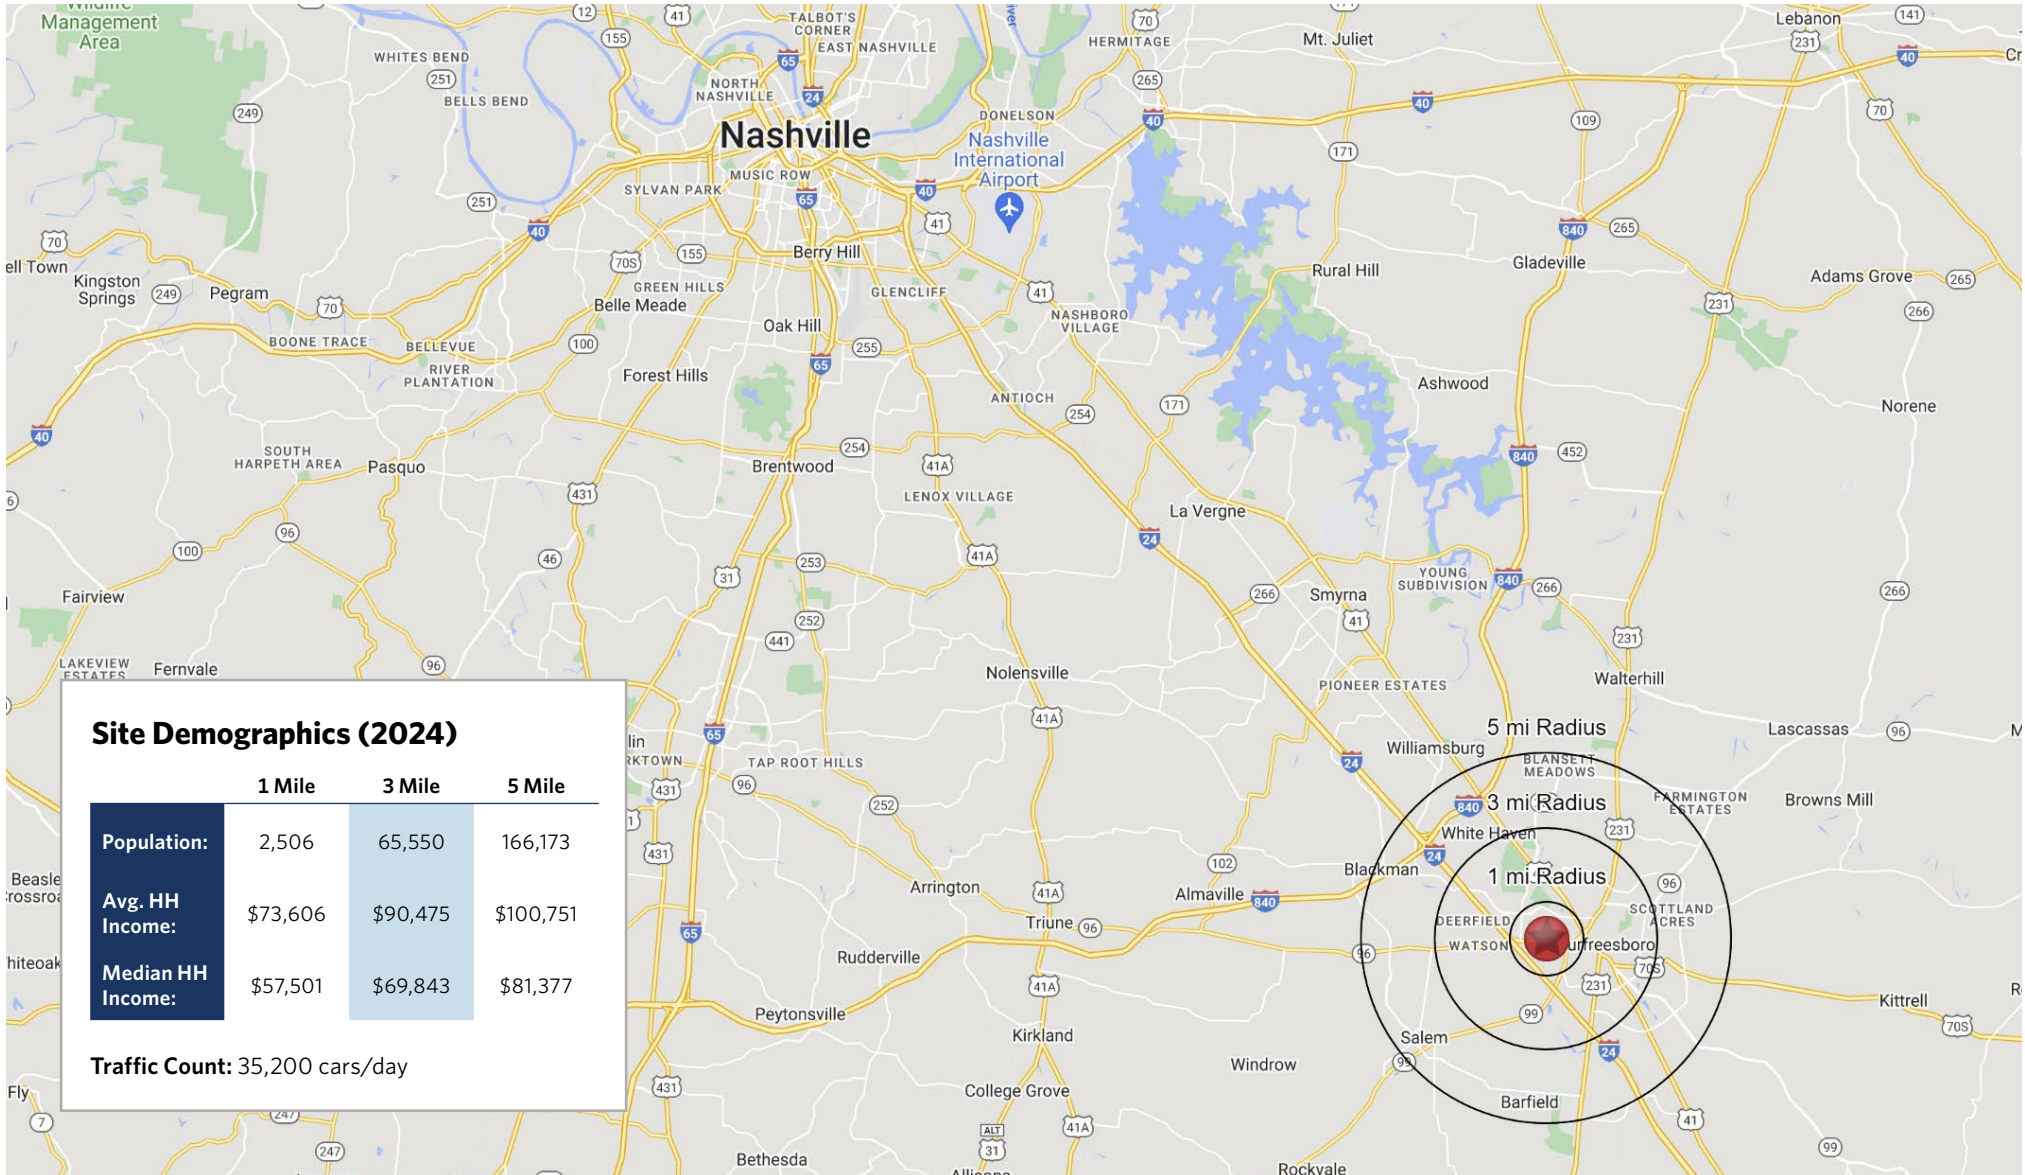

STONES RIVER TOWN CENTRE

1720 Old Fort Parkway, Murfreesboro, TN 37129