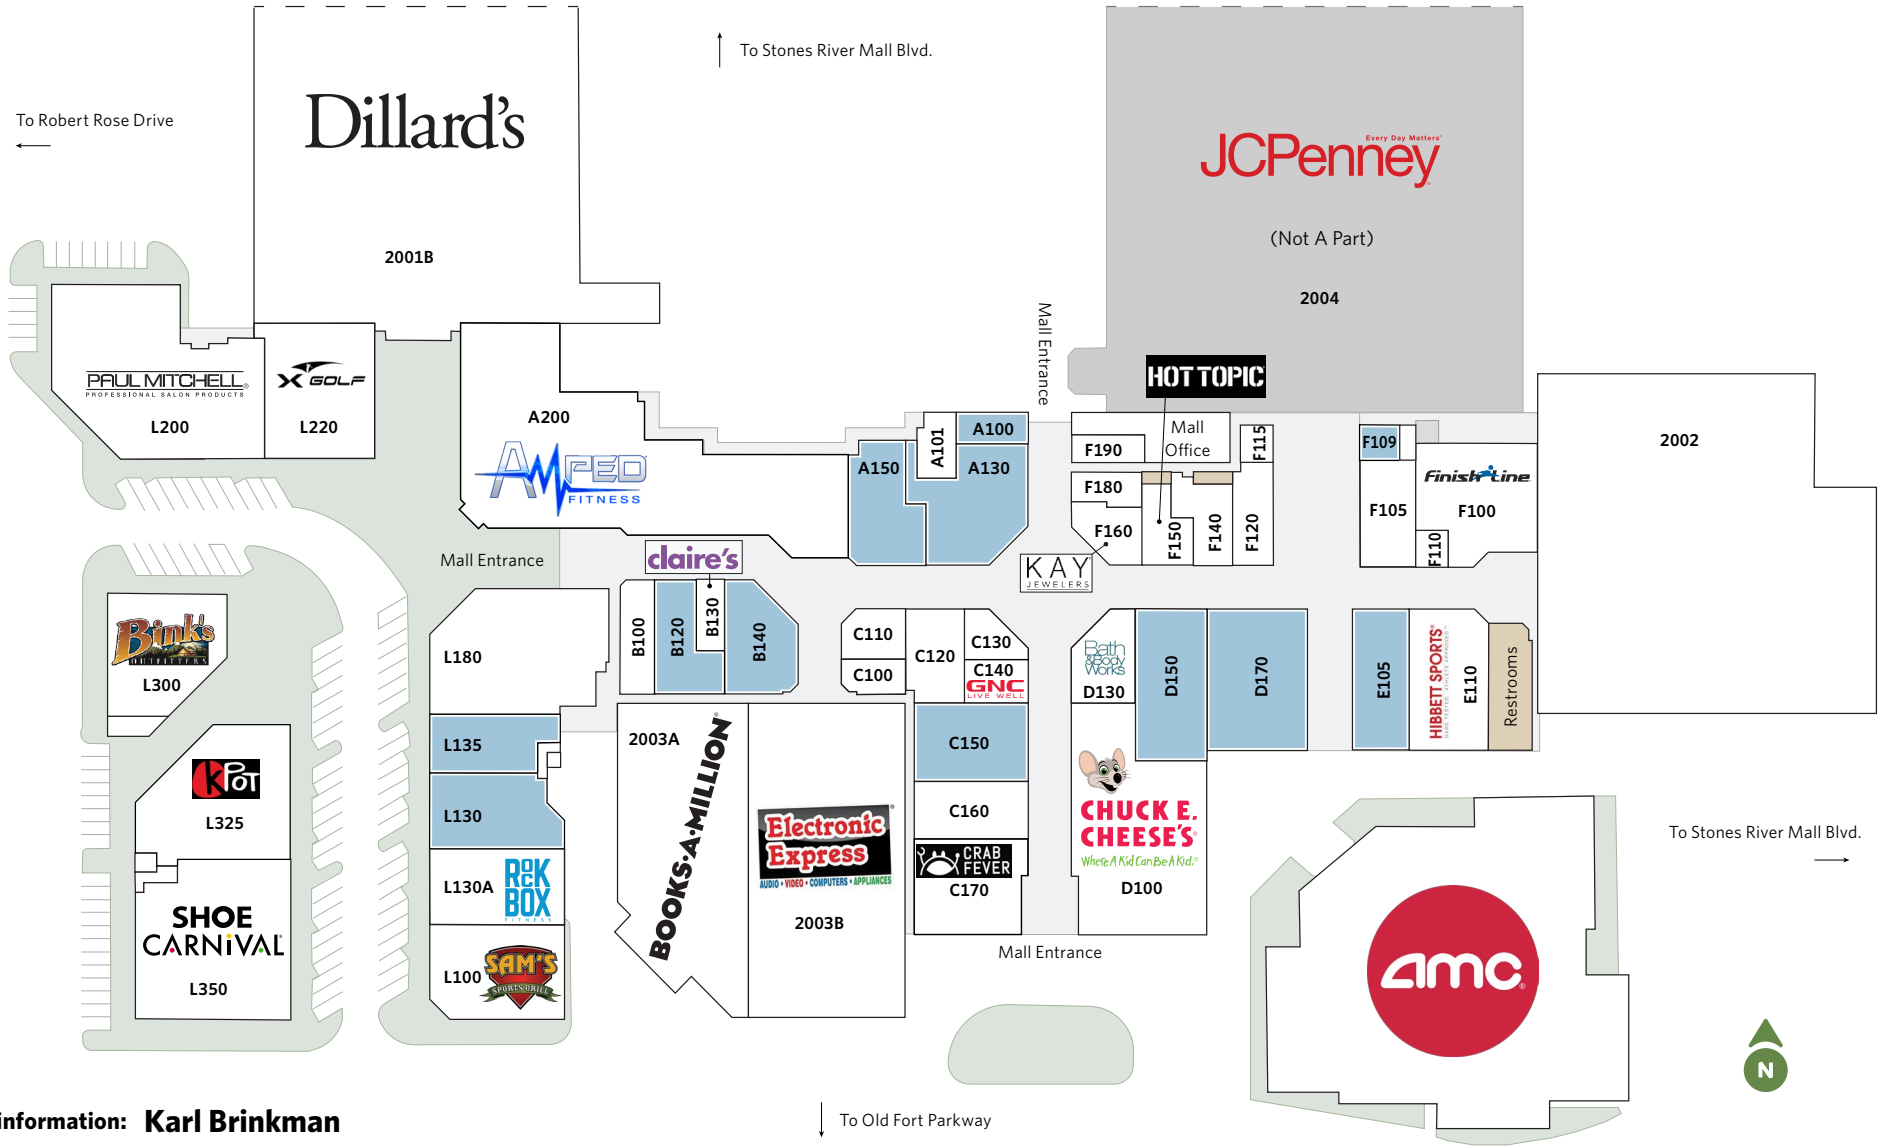

STONES RIVER TOWN CENTRE LEASING PLANS

1720 Old Fort Parkway, Murfreesboro, TN 37129

For information: Karl Brinkman

E: kbrinkman@sterlingorganizaiton.com

P: 855-912-7090

The plan and its contents are furnished for informational purposes only and are intended only as a general description (but not represented, covenanted or warranted). The size and location of the project, the identity or nature of any occupant and all features, matters and other information included herein are subject to change without notice and should not be relied upon by any party. No representation or warranty, express or implied, is made as to the accuracy or reliability of this plan or its contents.