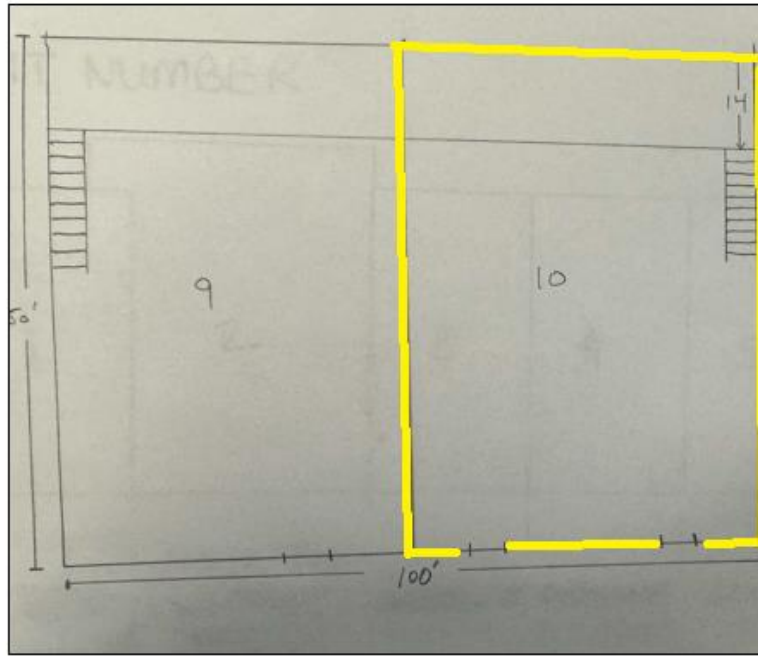

For Lease

3,200 SF Warehouse Space

1589 Reed Road

Pennington, NJ 08534

3,200 SF

Great Space for Technology or Industrial Needs