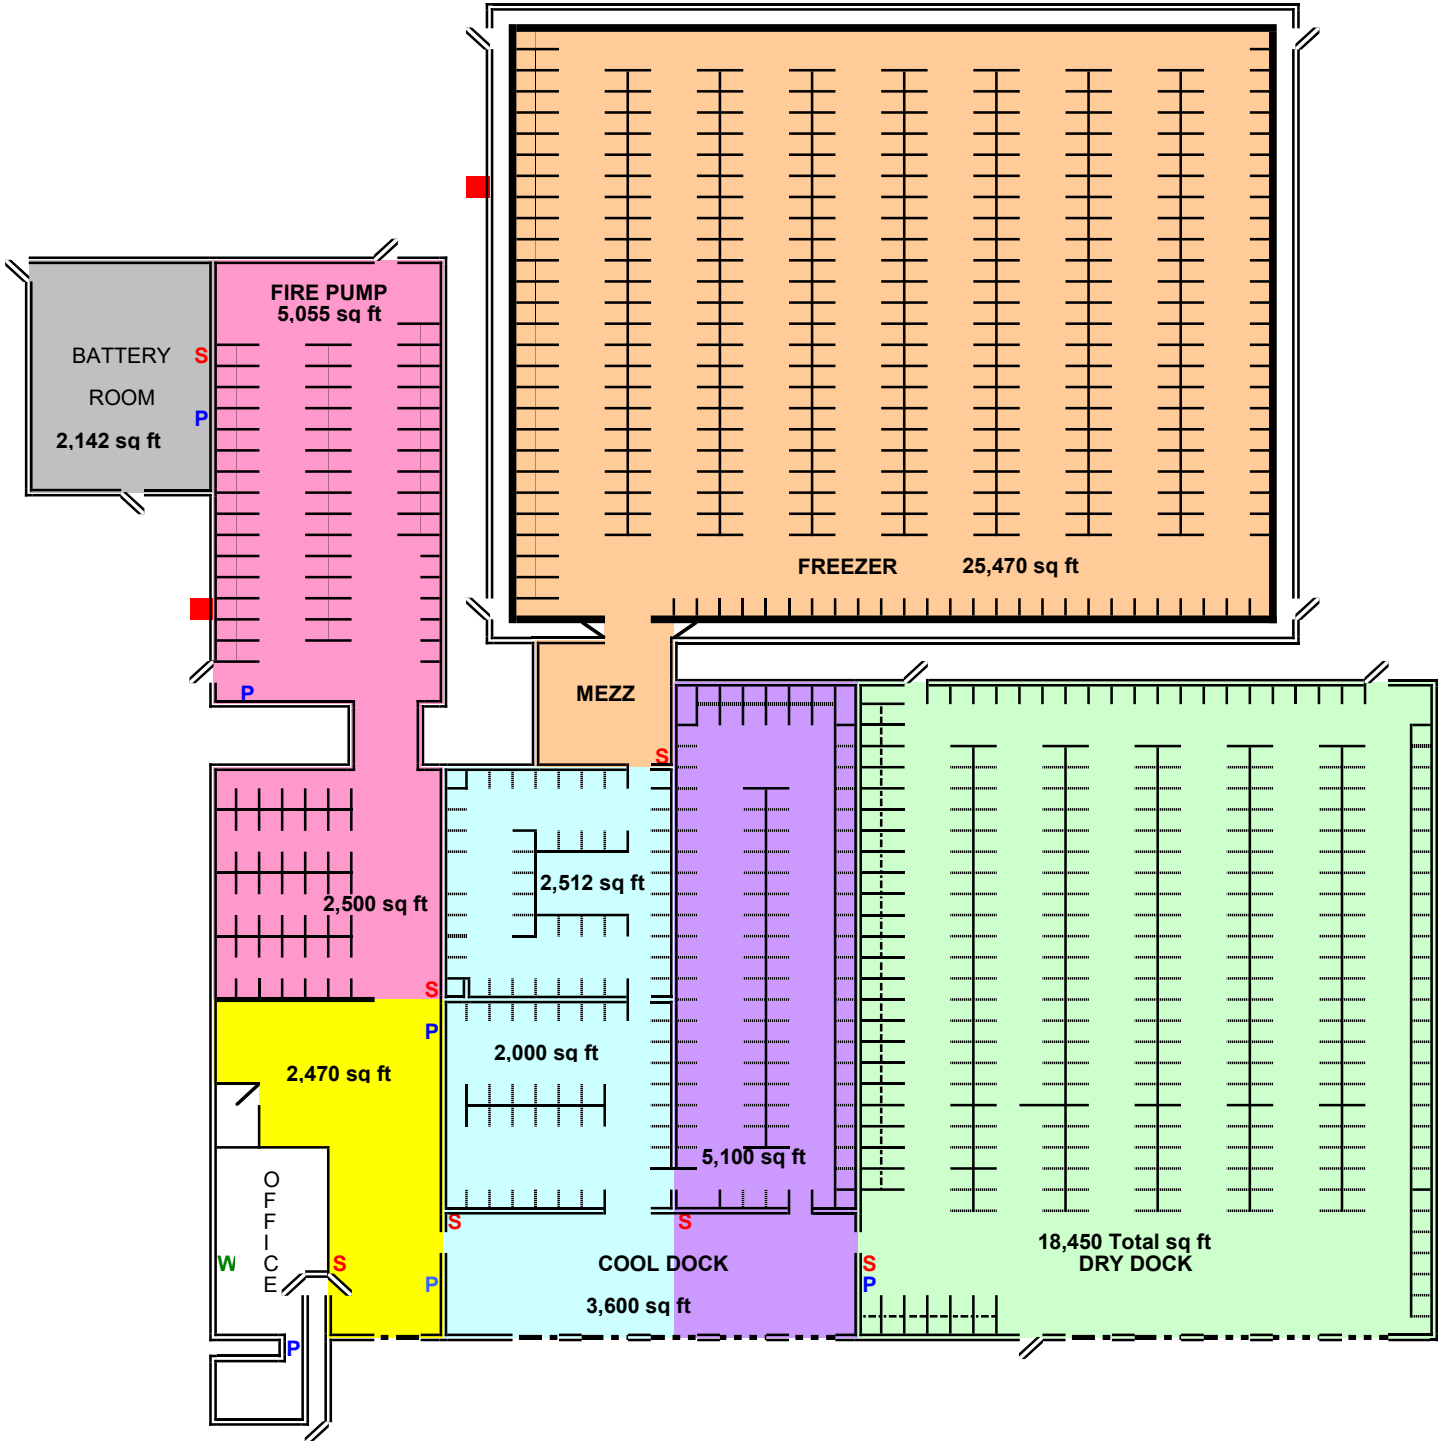

DANVILLE WAREHOUSE

 EXIT DOORS
 DOCK DOORS

 NORTH

 MAIN POWER SHUT OFF

 LIGHT SWITCH

 BREAKER PANEL

 WATER SHUT OFF IS IN MENS BATHROOM