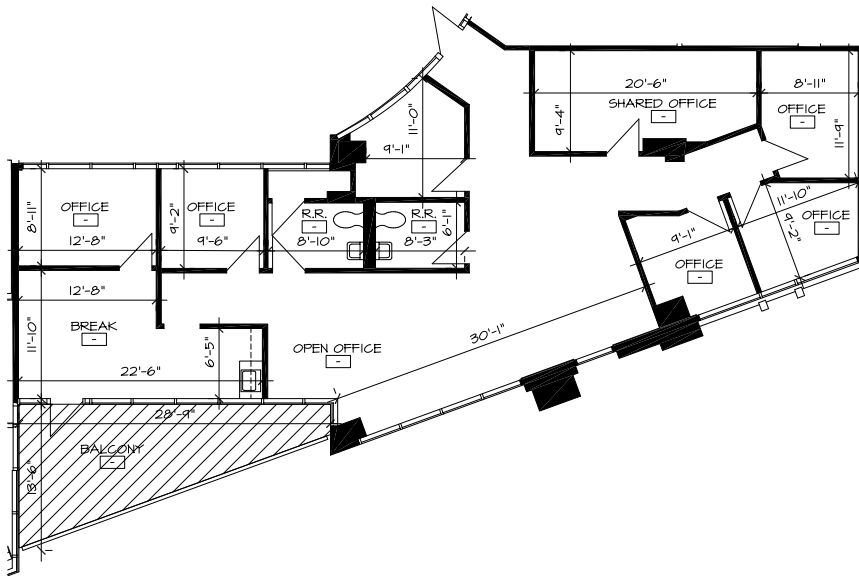

# Property Information

±130,205 SF

Balconies, rotundas and expansive glass

Class A, 5-story medical/office building

5 level integrated garage, all access skybridge with rooftop parking, and garage ground level entry

## AVAILABILITIES

SUITE NUMBER	SIZE (SF)
231	±2,338
247	±2,977
307	±2,821

# Floor Plan

SUITE 231 | ±2,338 SF

## CONCEPTUAL BUILDOUT

NOT TO SCALE.  
ALL MEASUREMENTS ARE APPROXIMATE.