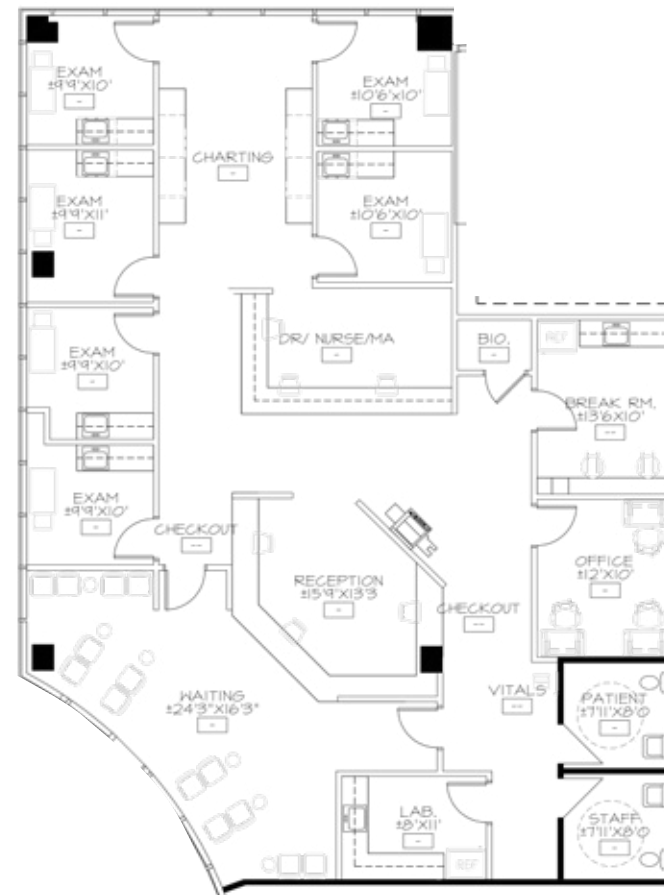

CONCEPTUAL BUILDOUT

NOT TO SCALE.
ALL MEASUREMENTS ARE APPROXIMATE.