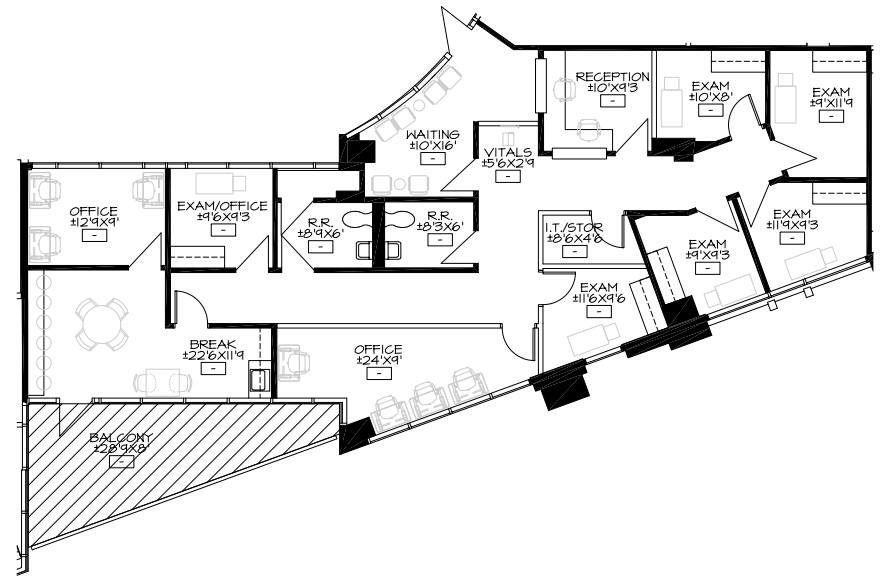

## AVAILABILITIES

SUITE NUMBER	SIZE (SF)
231	±2,338
247	±2,977
307	±2,821

# Floor Plan

SUITE 231 | ±2,338 SF

## CONCEPTUAL BUILDOUT

NOT TO SCALE.  
ALL MEASUREMENTS ARE APPROXIMATE.