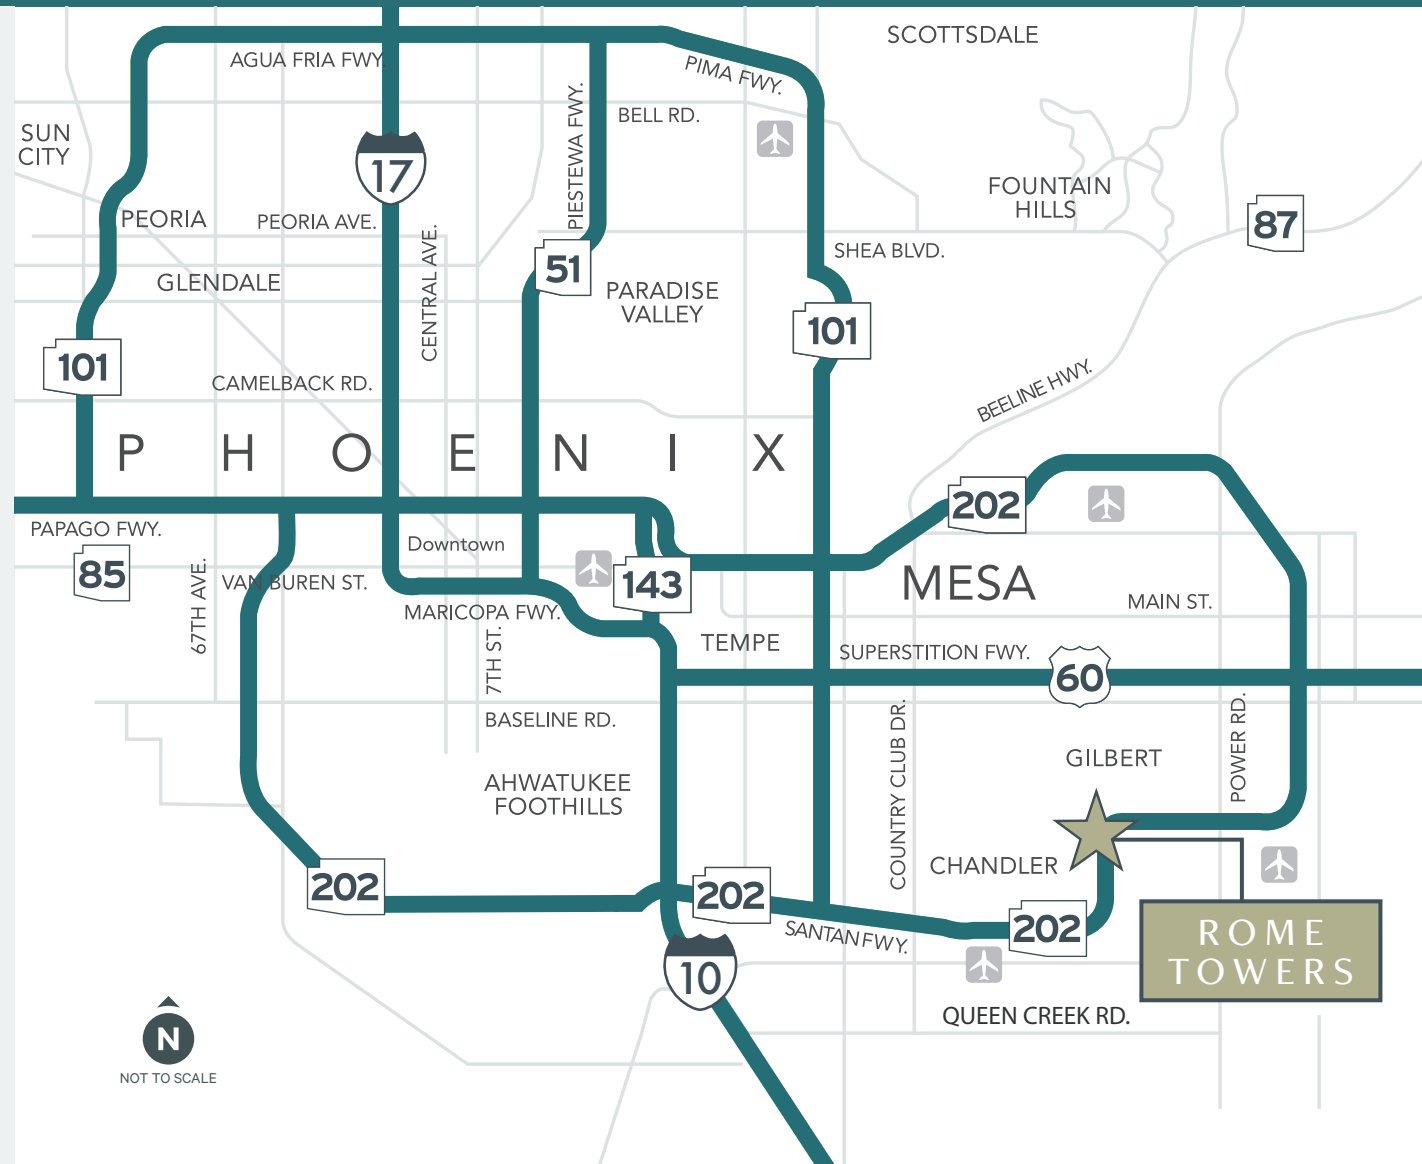

Property Information

±130,205 SF

Balconies, rotundas and expansive glass

Class A, 5-story medical/office building

5 level integrated garage, all access skybridge with rooftop parking, and garage ground level entry

AVAILABILITIES

SUITE NUMBER	SIZE (SF)
231	±2,338
247	±2,977
307	±2,821