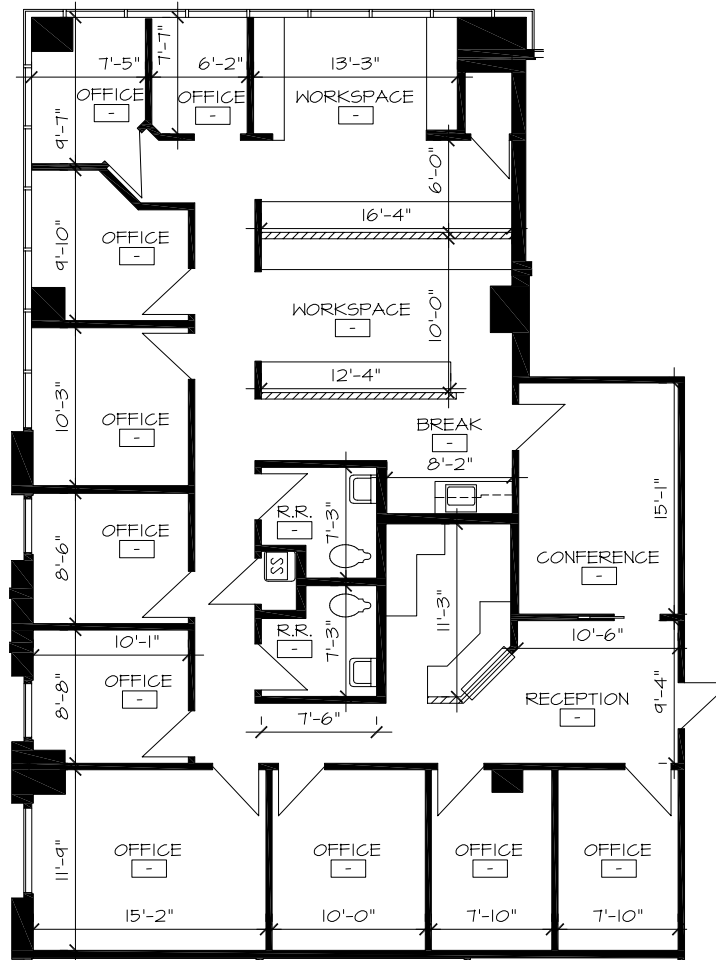

## CONCEPTUAL BUILDOUT

NOT TO SCALE.  
ALL MEASUREMENTS ARE APPROXIMATE.

# Floor Plan

SUITE 307 | ±2,821 SF

## EXISTING BUILDOUT

NOT TO SCALE.  
ALL MEASUREMENTS ARE APPROXIMATE.