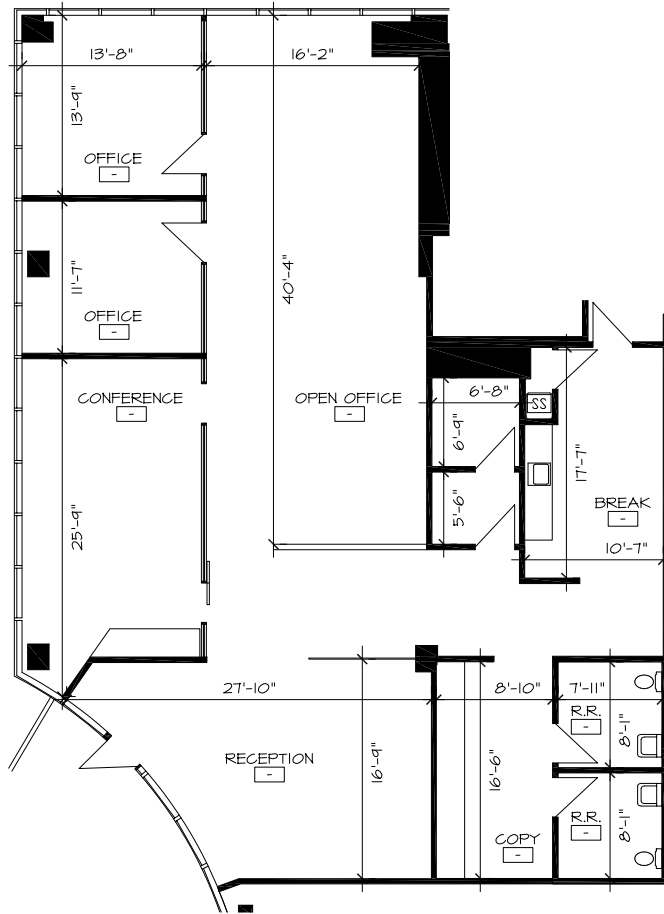

Floor Plan

SUITE 247 | ±2,977 SF

EXISTING BUILDOUT