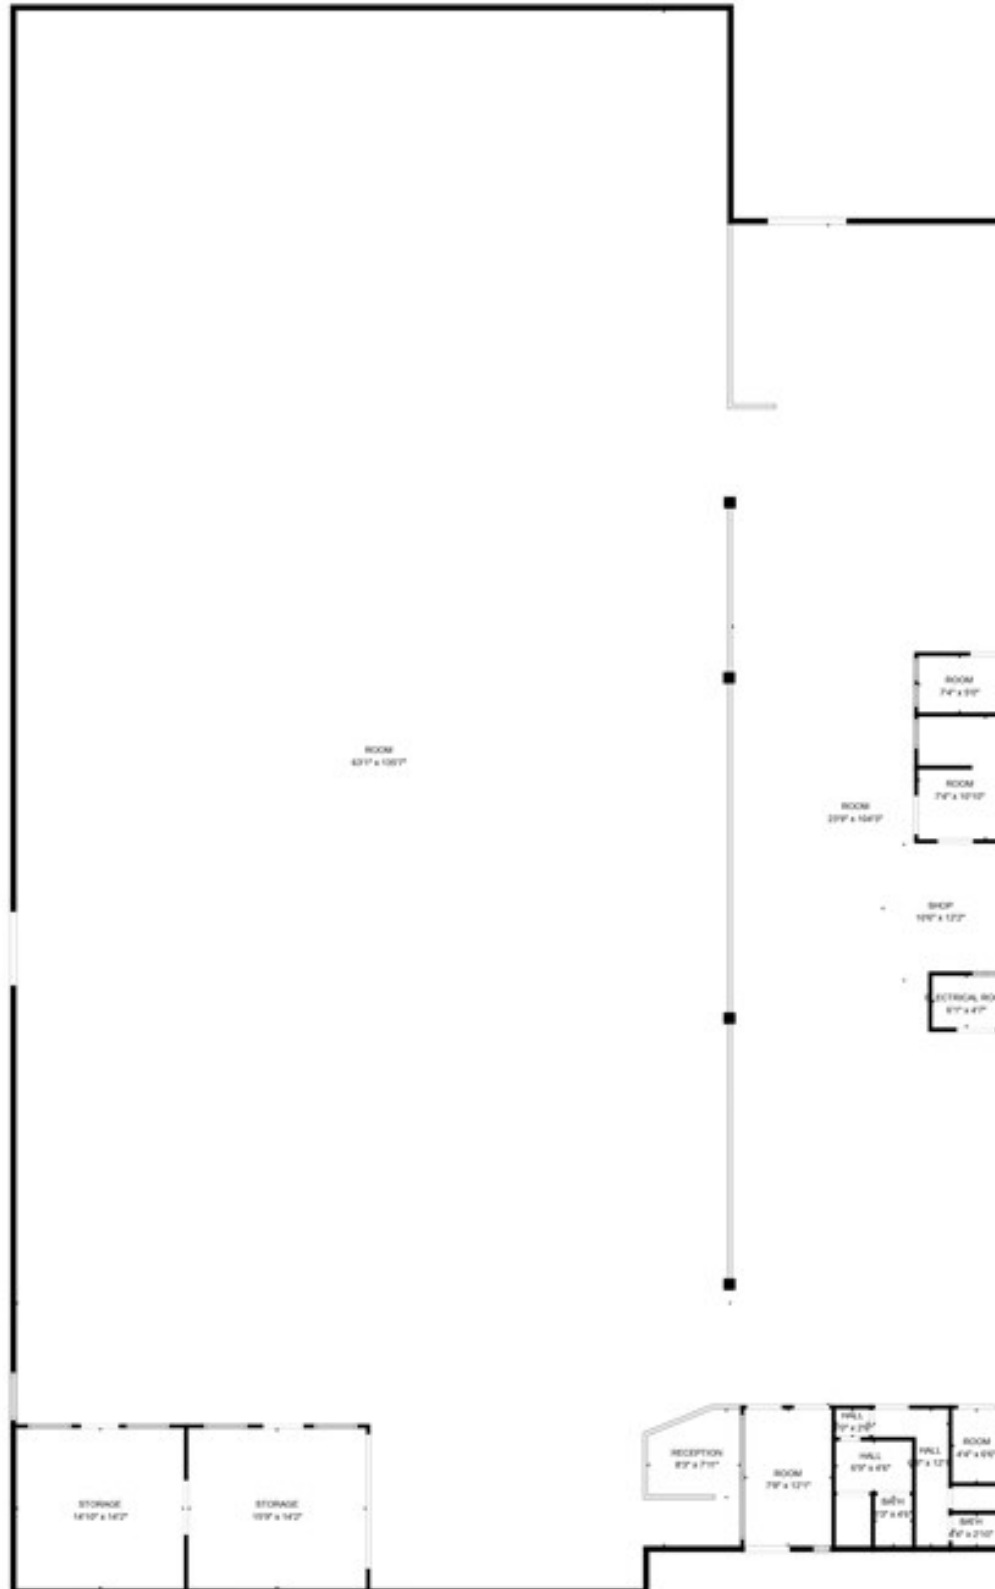

FLOOR PLANS

COLDWELL BANKER
COMMERCIAL
HARTUNG