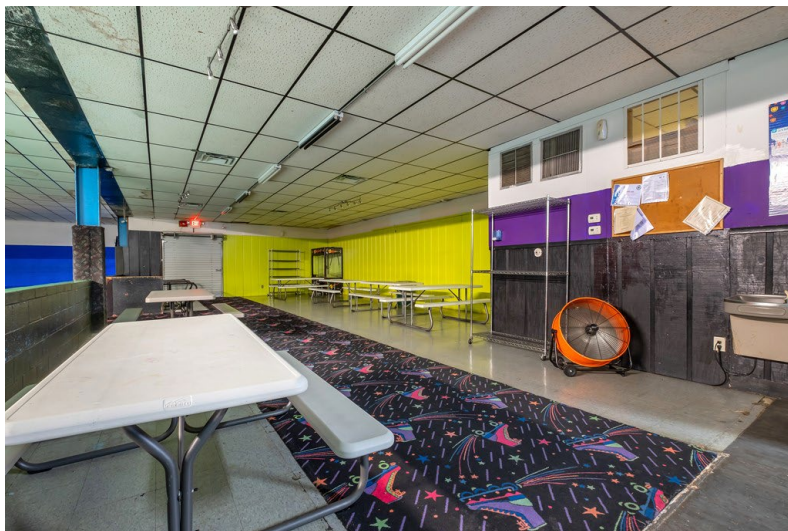

IMAGES

COLDWELL BANKER
COMMERCIAL
HARTUNG