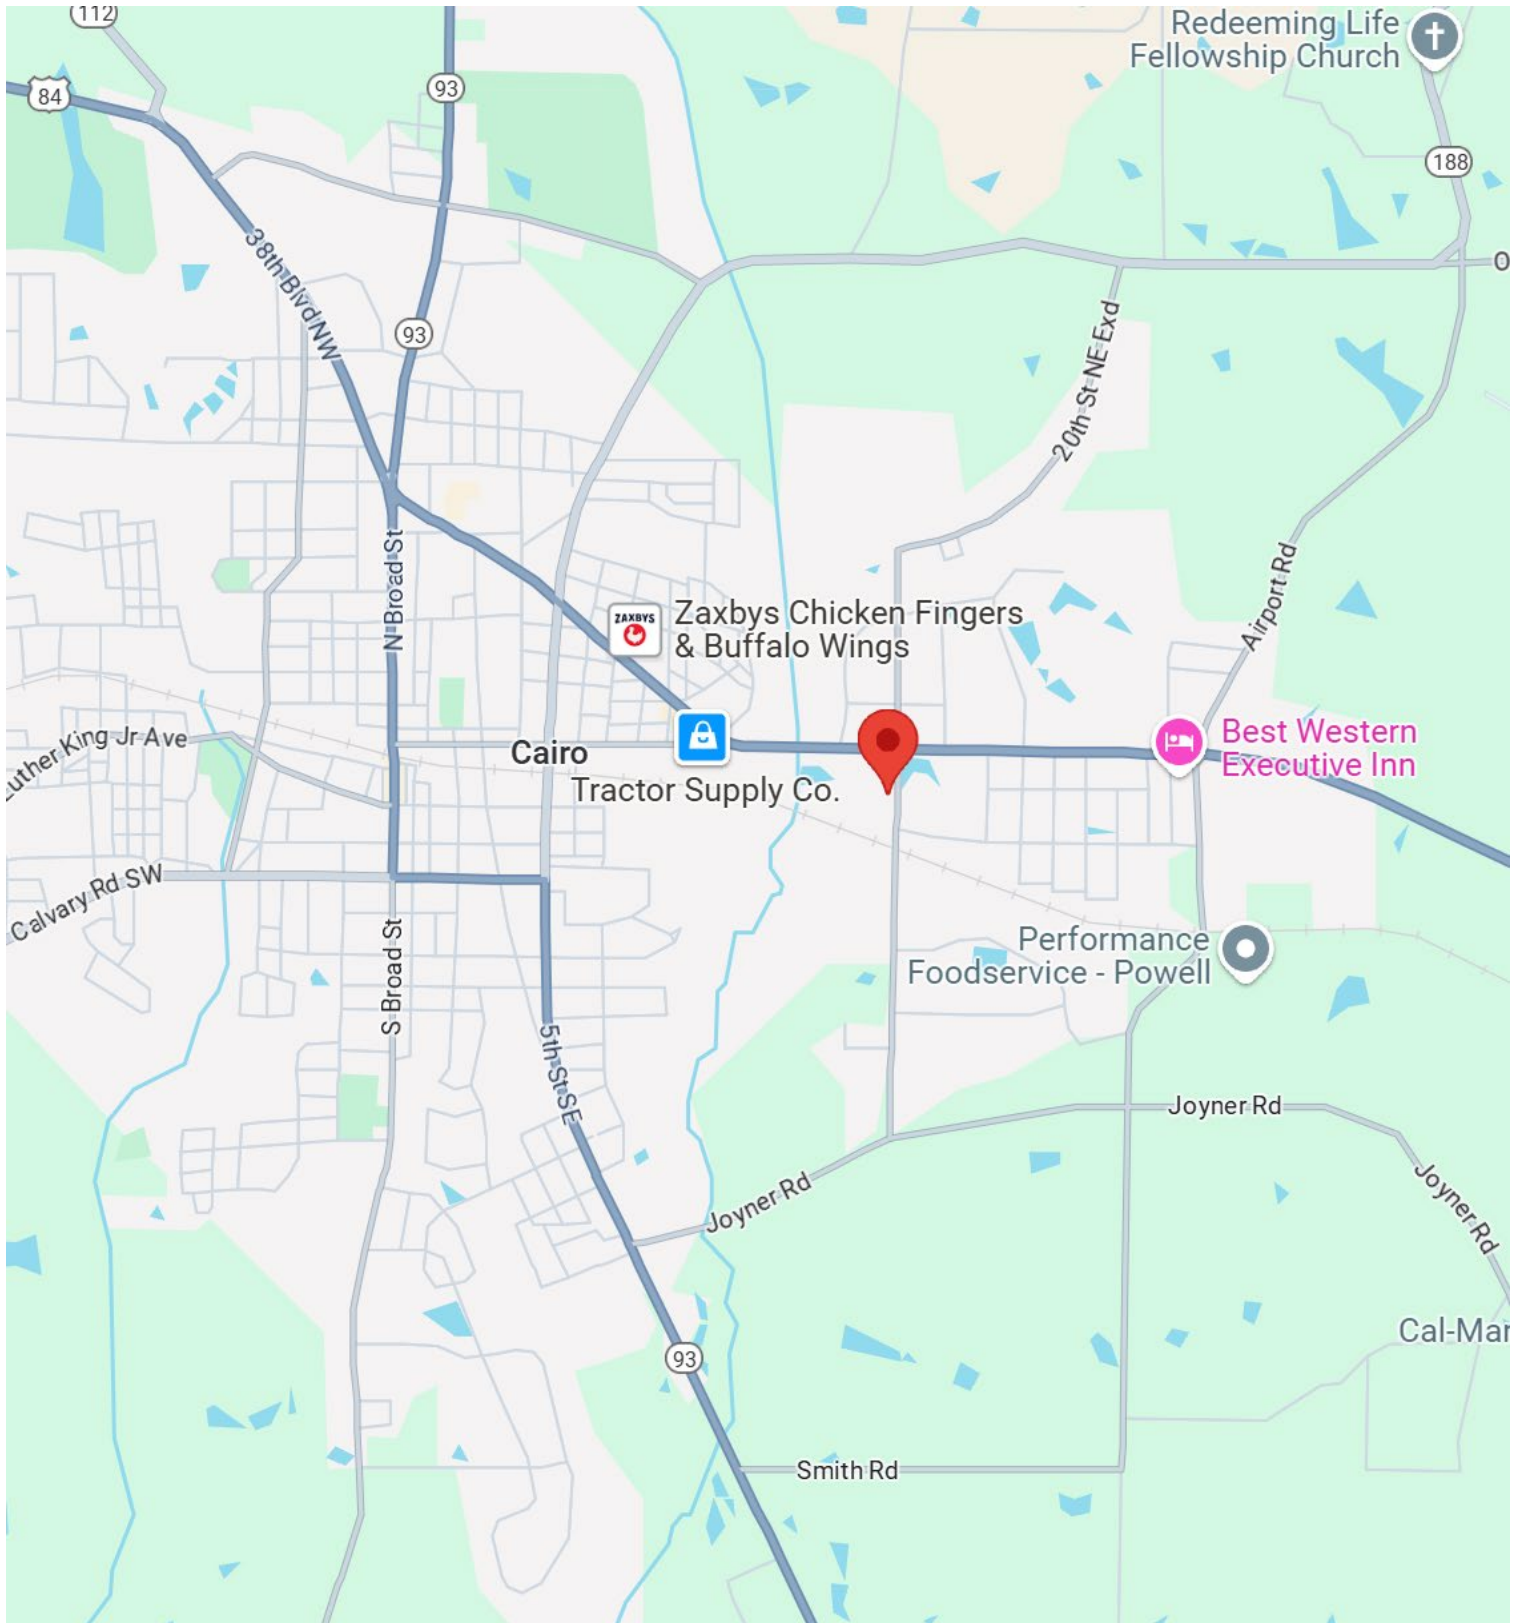

LOCATION MAP

**COLDWELL BANKER
COMMERCIAL**
HARTUNG

Coldwell Banker Commercial Hartung
3303 Thomasville Rd.
Tallahassee, FL 32308
850.386.6160 Office
850.386.1797 Fax

The information shown or contained herein is believed to be accurate but is not warranted or guaranteed, is subject to errors, omissions and changes without notice and should be verified independently.

CBCWORLDWIDE.COM

©2023 Coldwell Banker Real Estate LLC, dba Coldwell Banker Commercial Affiliates. All Rights Reserved. Coldwell Banker Real Estate LLC, dba Coldwell Banker Commercial Affiliates fully supports the principles of the Equal Opportunity Act. Each Office is Independently Owned and Operated. Coldwell Banker Commercial and the Coldwell Banker Commercial Logo are registered service marks owned by Coldwell Banker Real Estate LLC, dba Coldwell Banker Commercial Affiliates.