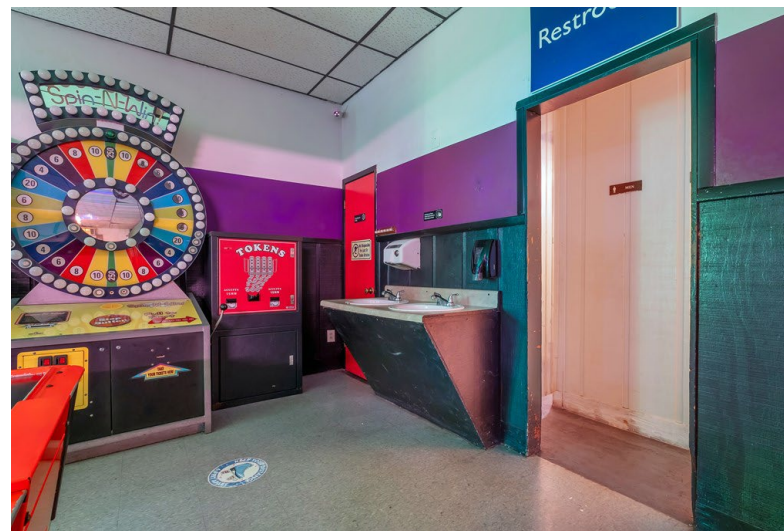

IMAGES

COLDWELL BANKER
COMMERCIAL
HARTUNG