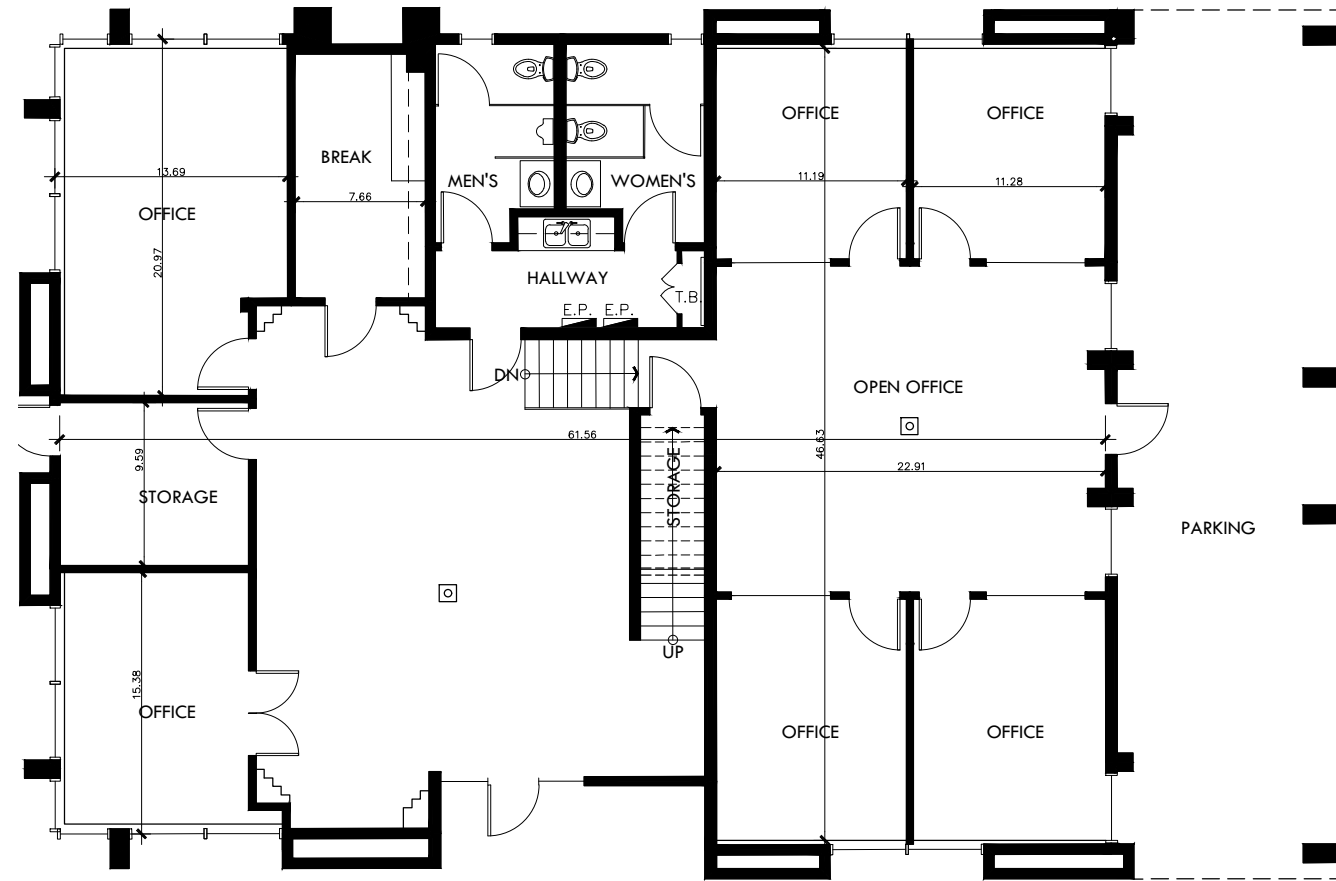

5160 CAMPUS BUILDING

MID LEVEL

LOWER LEVEL

UPPER LEVEL

FLOOR PLAN

SCALE

REFERENCE
NORTH

CADTRONICS
(949) 251-1710