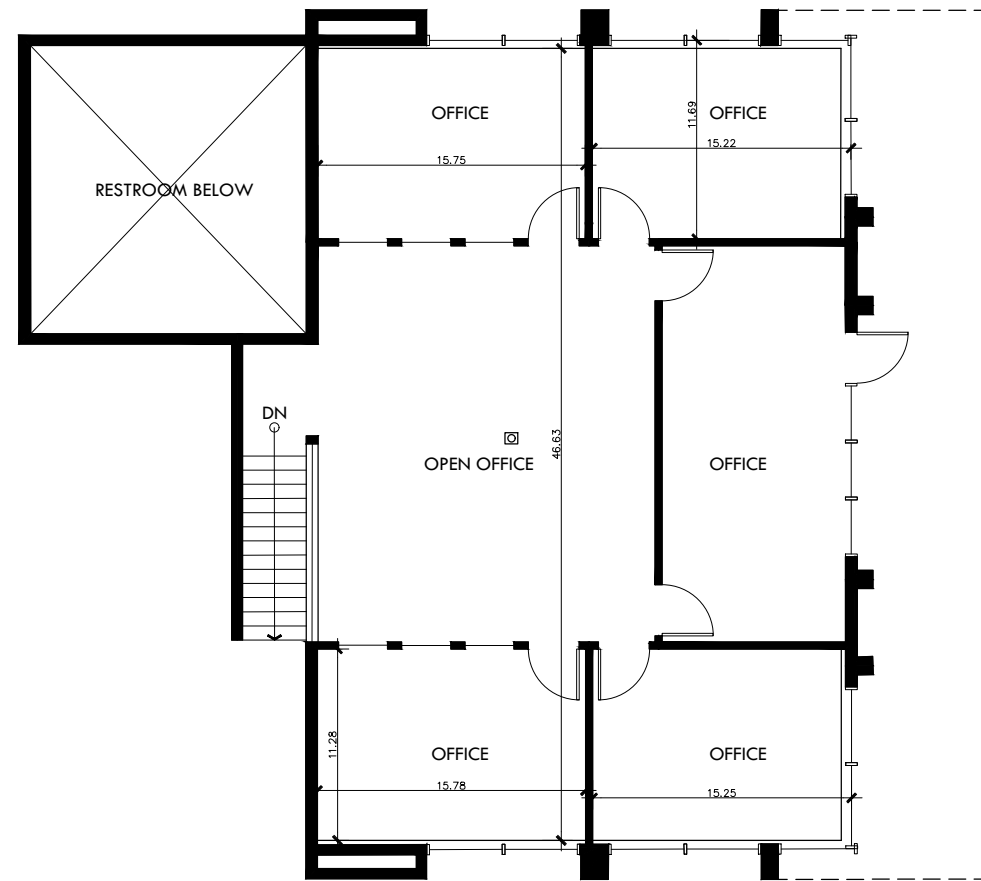

5160 CAMPUS BUILDING

MID LEVEL

LOWER LEVEL

UPPER LEVEL

FLOOR PLAN

SCALE

REFERENCE
NORTH

CADTRONICS
(949) 251-1710