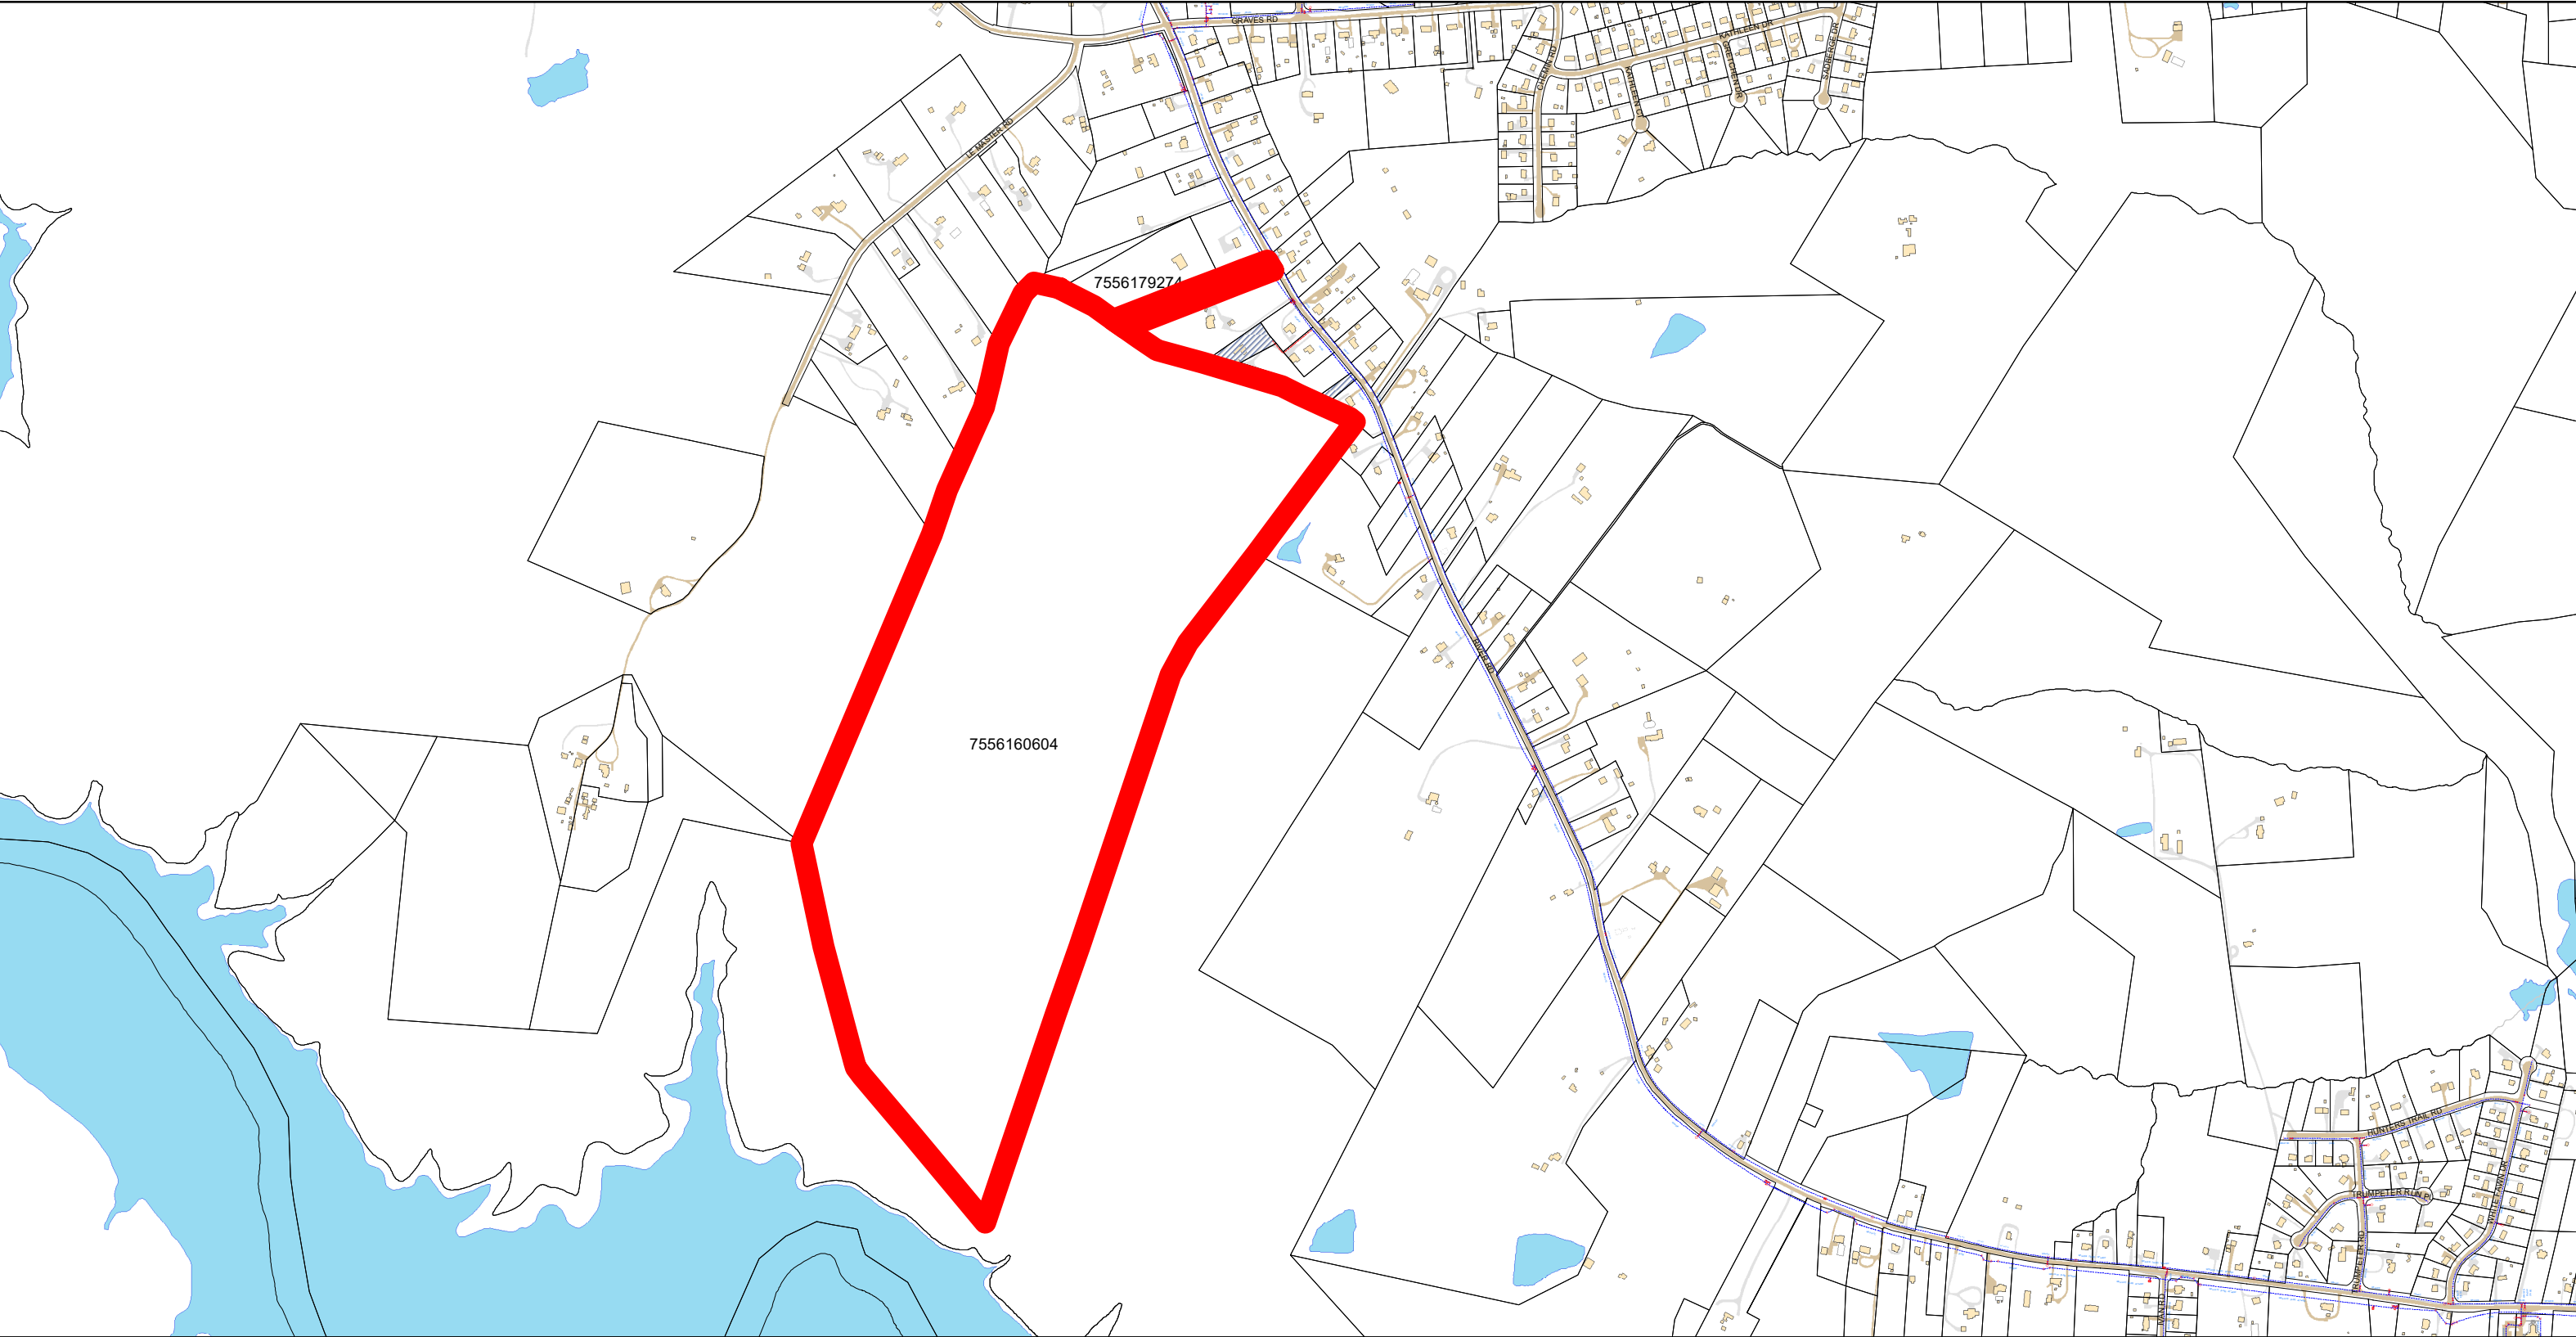

Chesterfield County Department of Utilities

ACCURACY OF INFORMATION NOT GUARANTEED
This information is being provided to you as a public service.
WE DO NOT GUARANTEE ITS ACCURACY.
By using it in any way, you are agreeing to
Release the County, its employees and
officials from responsibility for
any consequence(s) if it proves
to be inaccurate.

Chesterfield County Department of Utilities
0 225 450 900 1,350 1,800 Feet
1 inch = 900 feet

Name: frontcounter2
Date: 04/17/24
FrontCounterA.mxd (frontcounter2) 04/17/2024