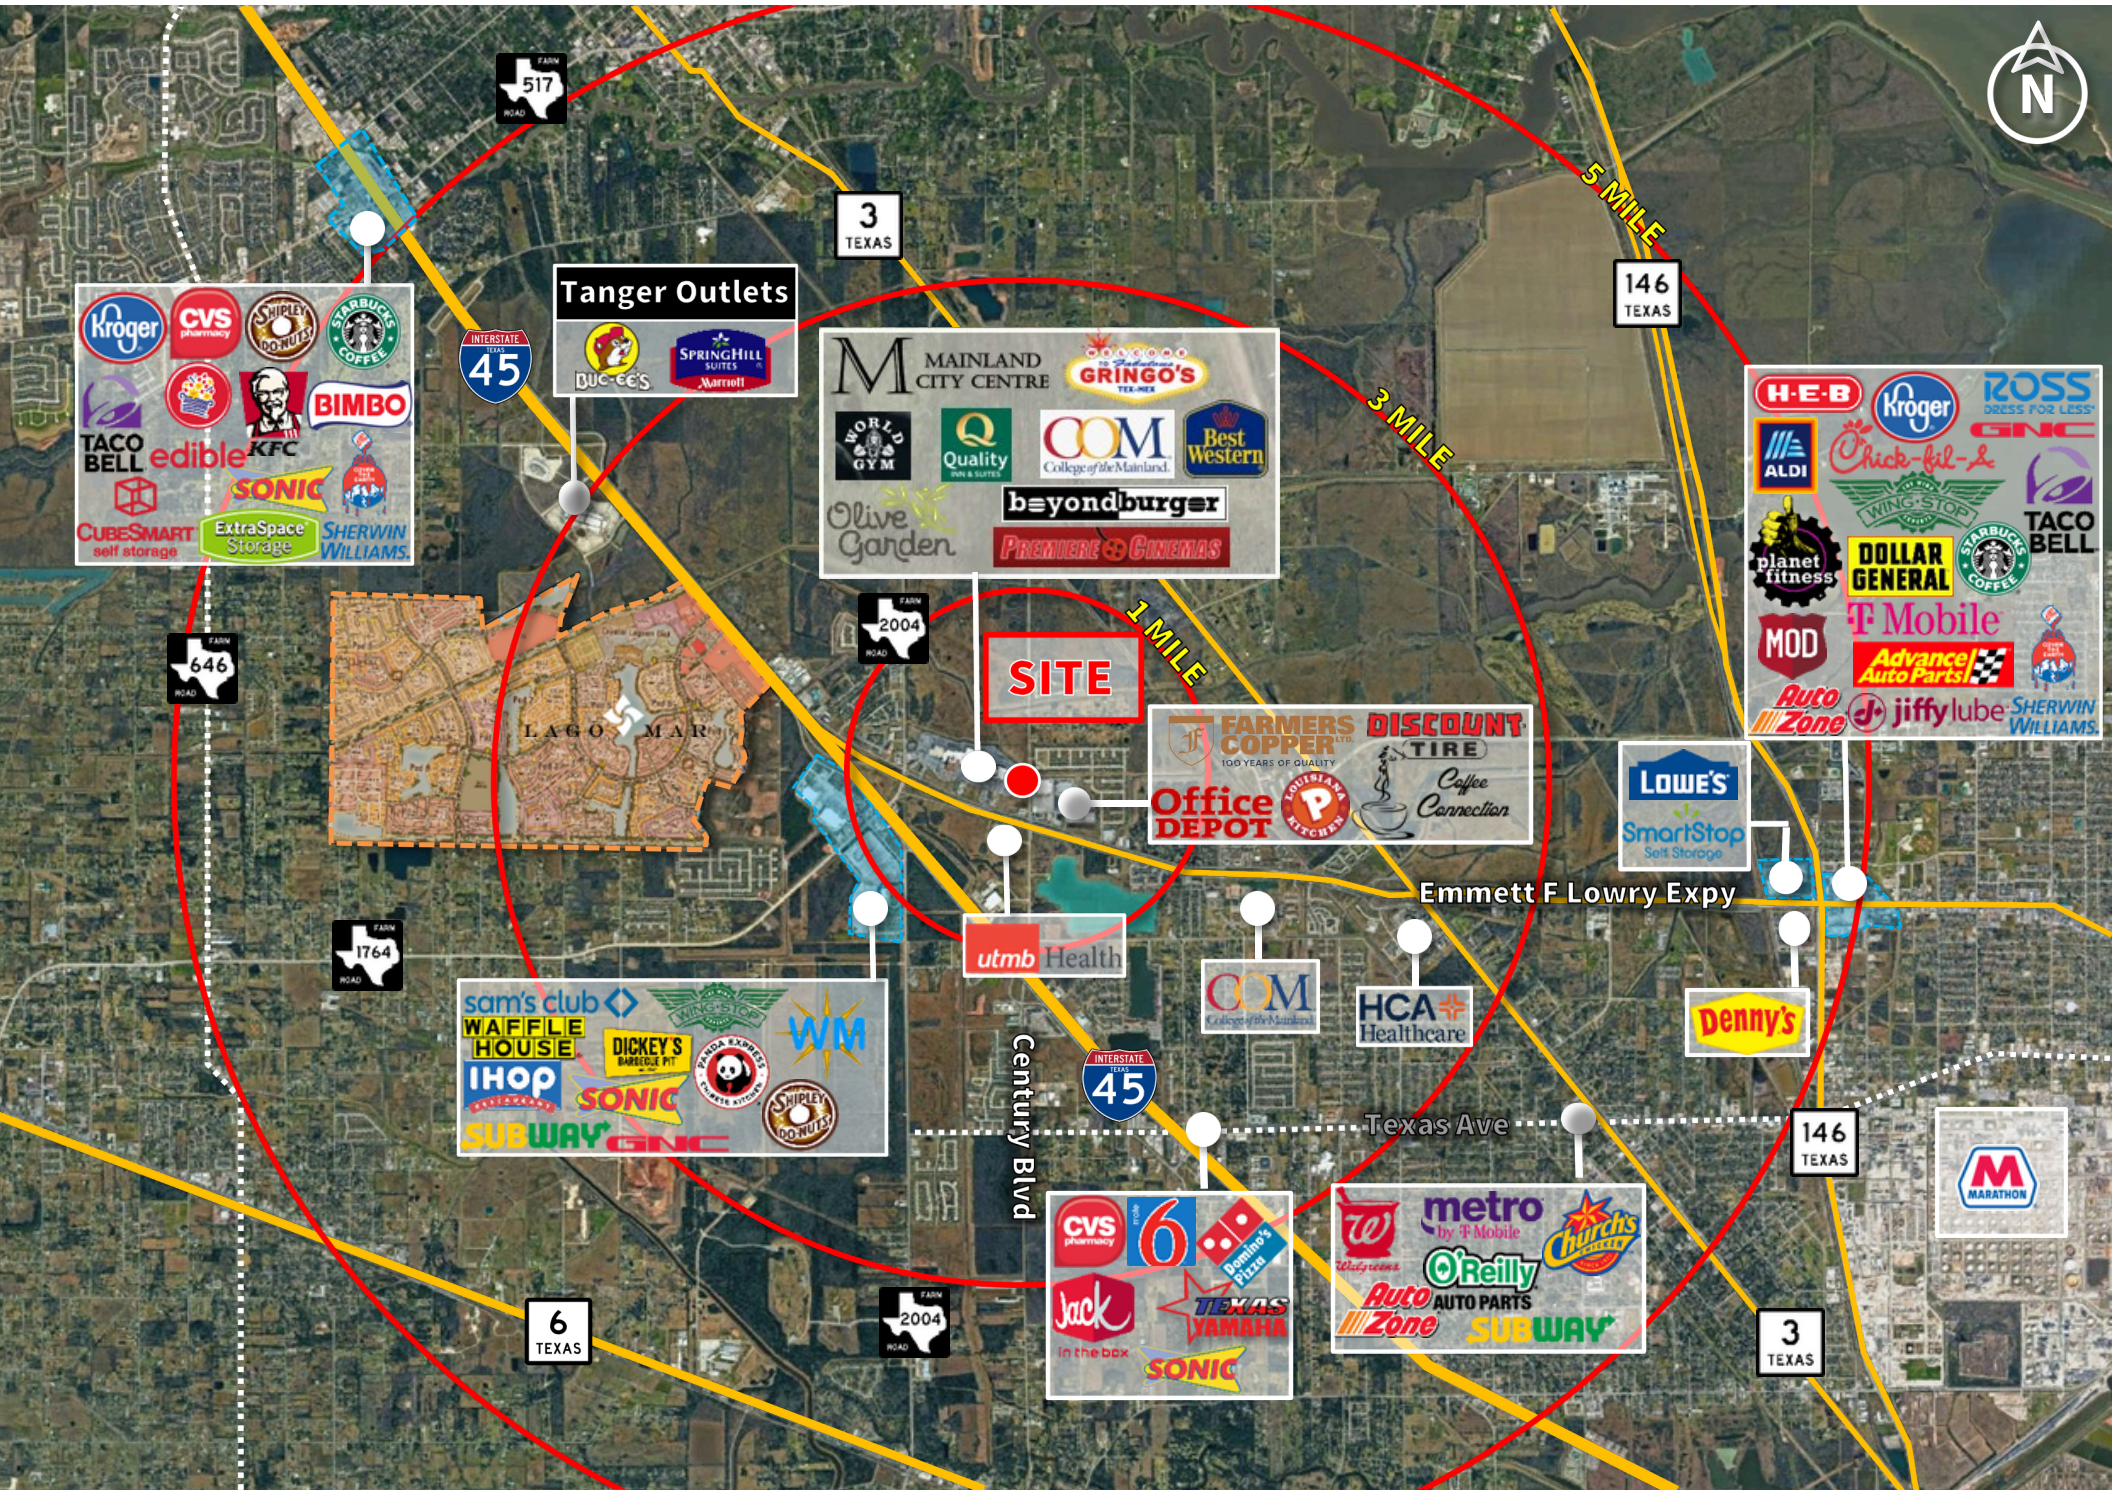

## About the Area

Texas City boasts a robust economy driven by major industrial employers and bustling port activity. The city's major thoroughfares experience high traffic counts, making it an attractive location.

# Trade Area Aerial

FARM ROAD 517 TEXAS

3 TEXAS

146 TEXAS

Logos for: Kroger, CVS pharmacy, SHIRLEY DO-NUTS, STARBUCKS COFFEE, TACO BELL, edible, KFC, BIMBO, CUBESMART self storage, ExtraSpace Storage, SHERWIN WILLIAMS.