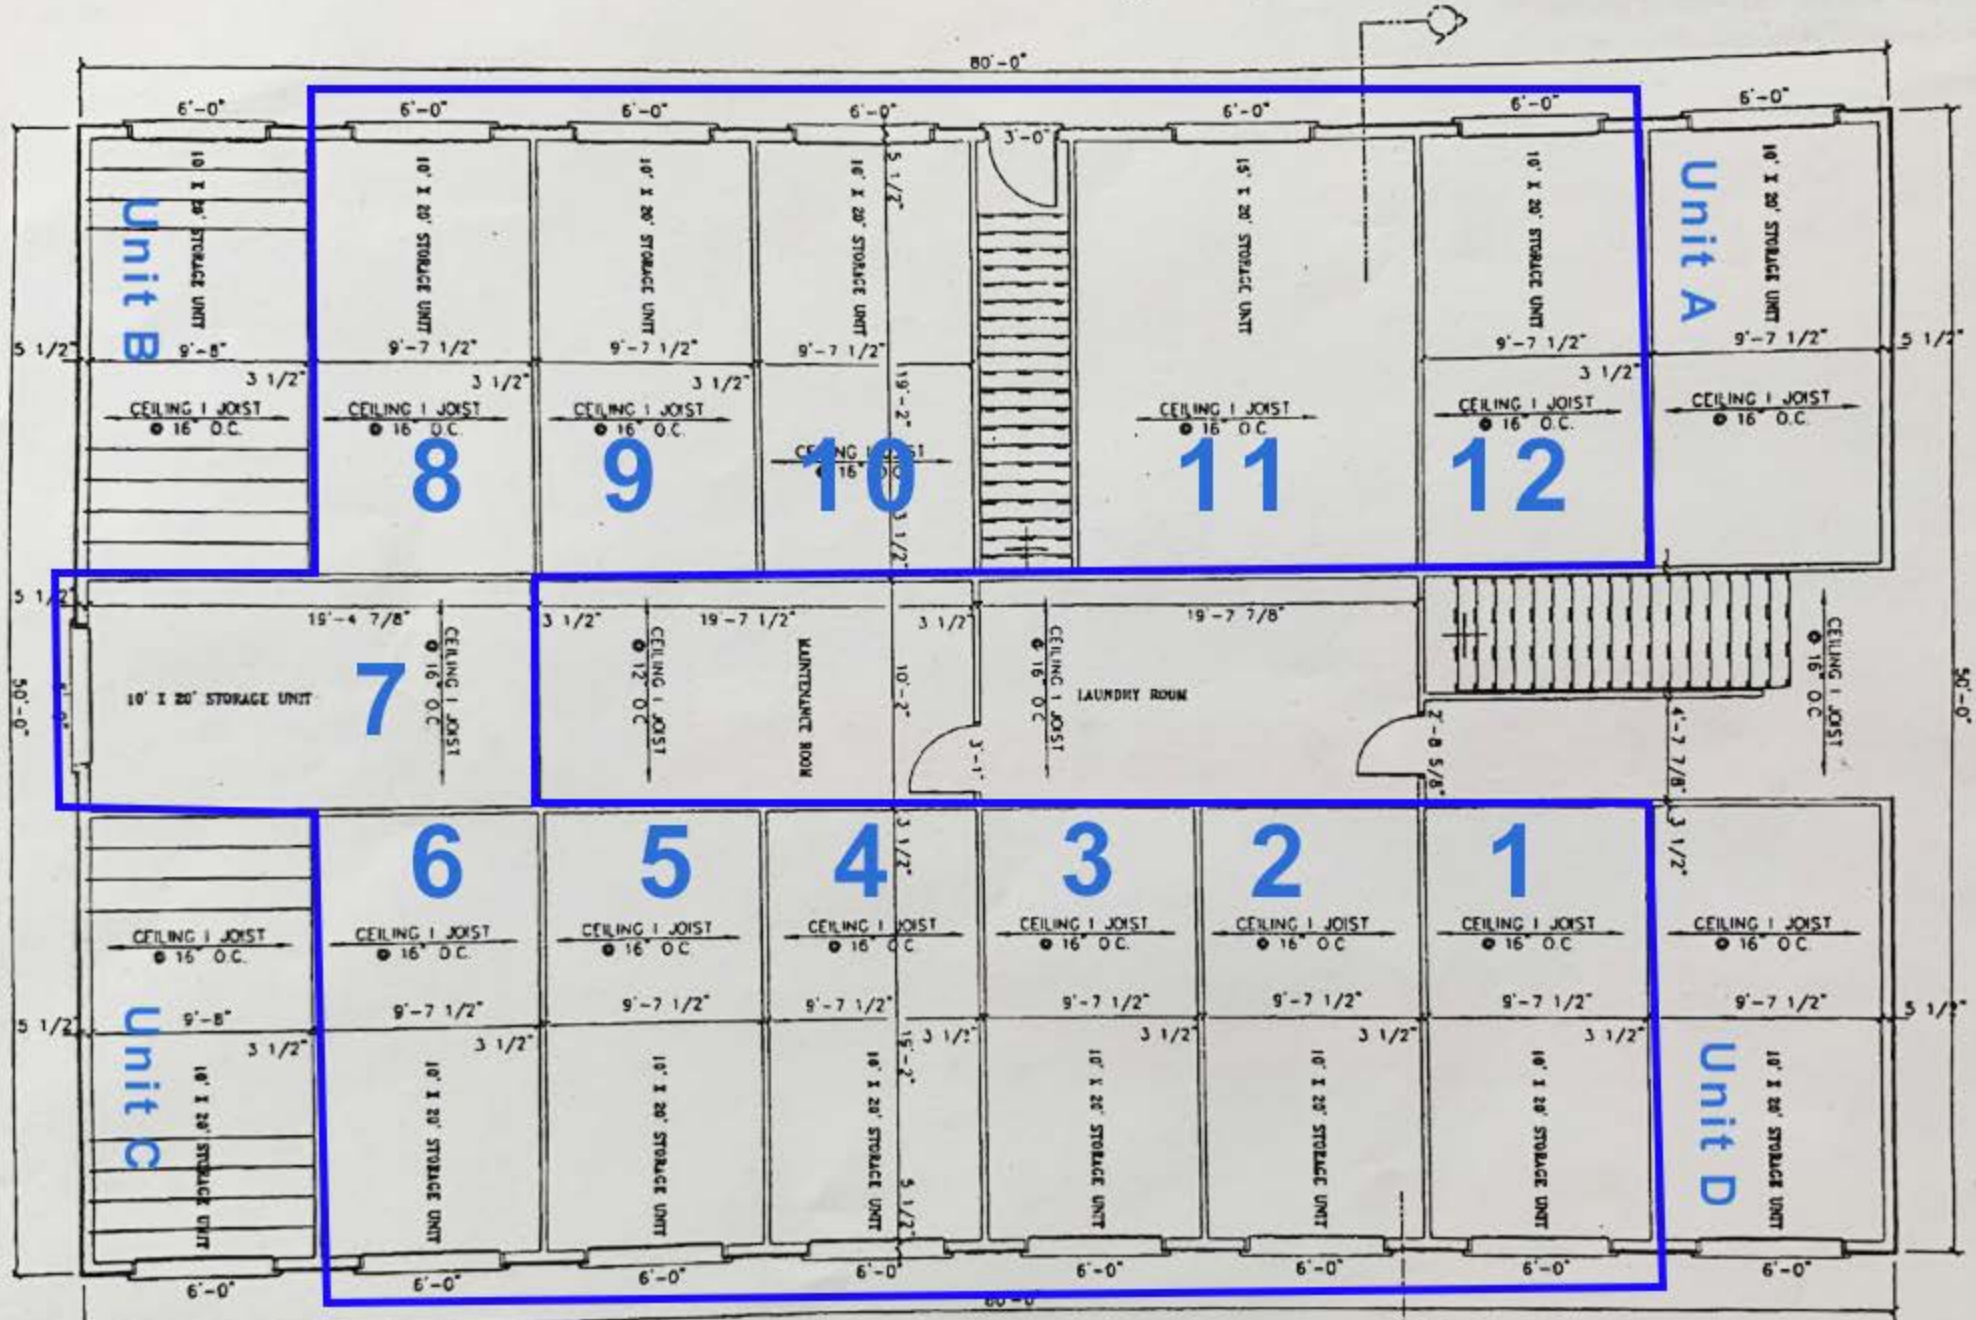

# 11- 10ft x 20ft Storage Unit 1- 15ft x 20ft Storage Unit

Appendum 2  
Page 2 of 7

FIRST FLOOR PLAN  
SCALE: 1/4" = 1'-0"

	FIRST FLOOR PLAN		
	LYNCO		
DESIGNED BY: J. HERRIN	DATE: 3-12-08	SHEET 2 OF 6	
CHECKED BY: LA	SCALE: AS SHOWN		

\*Corner Units are owned by the adjacent condos