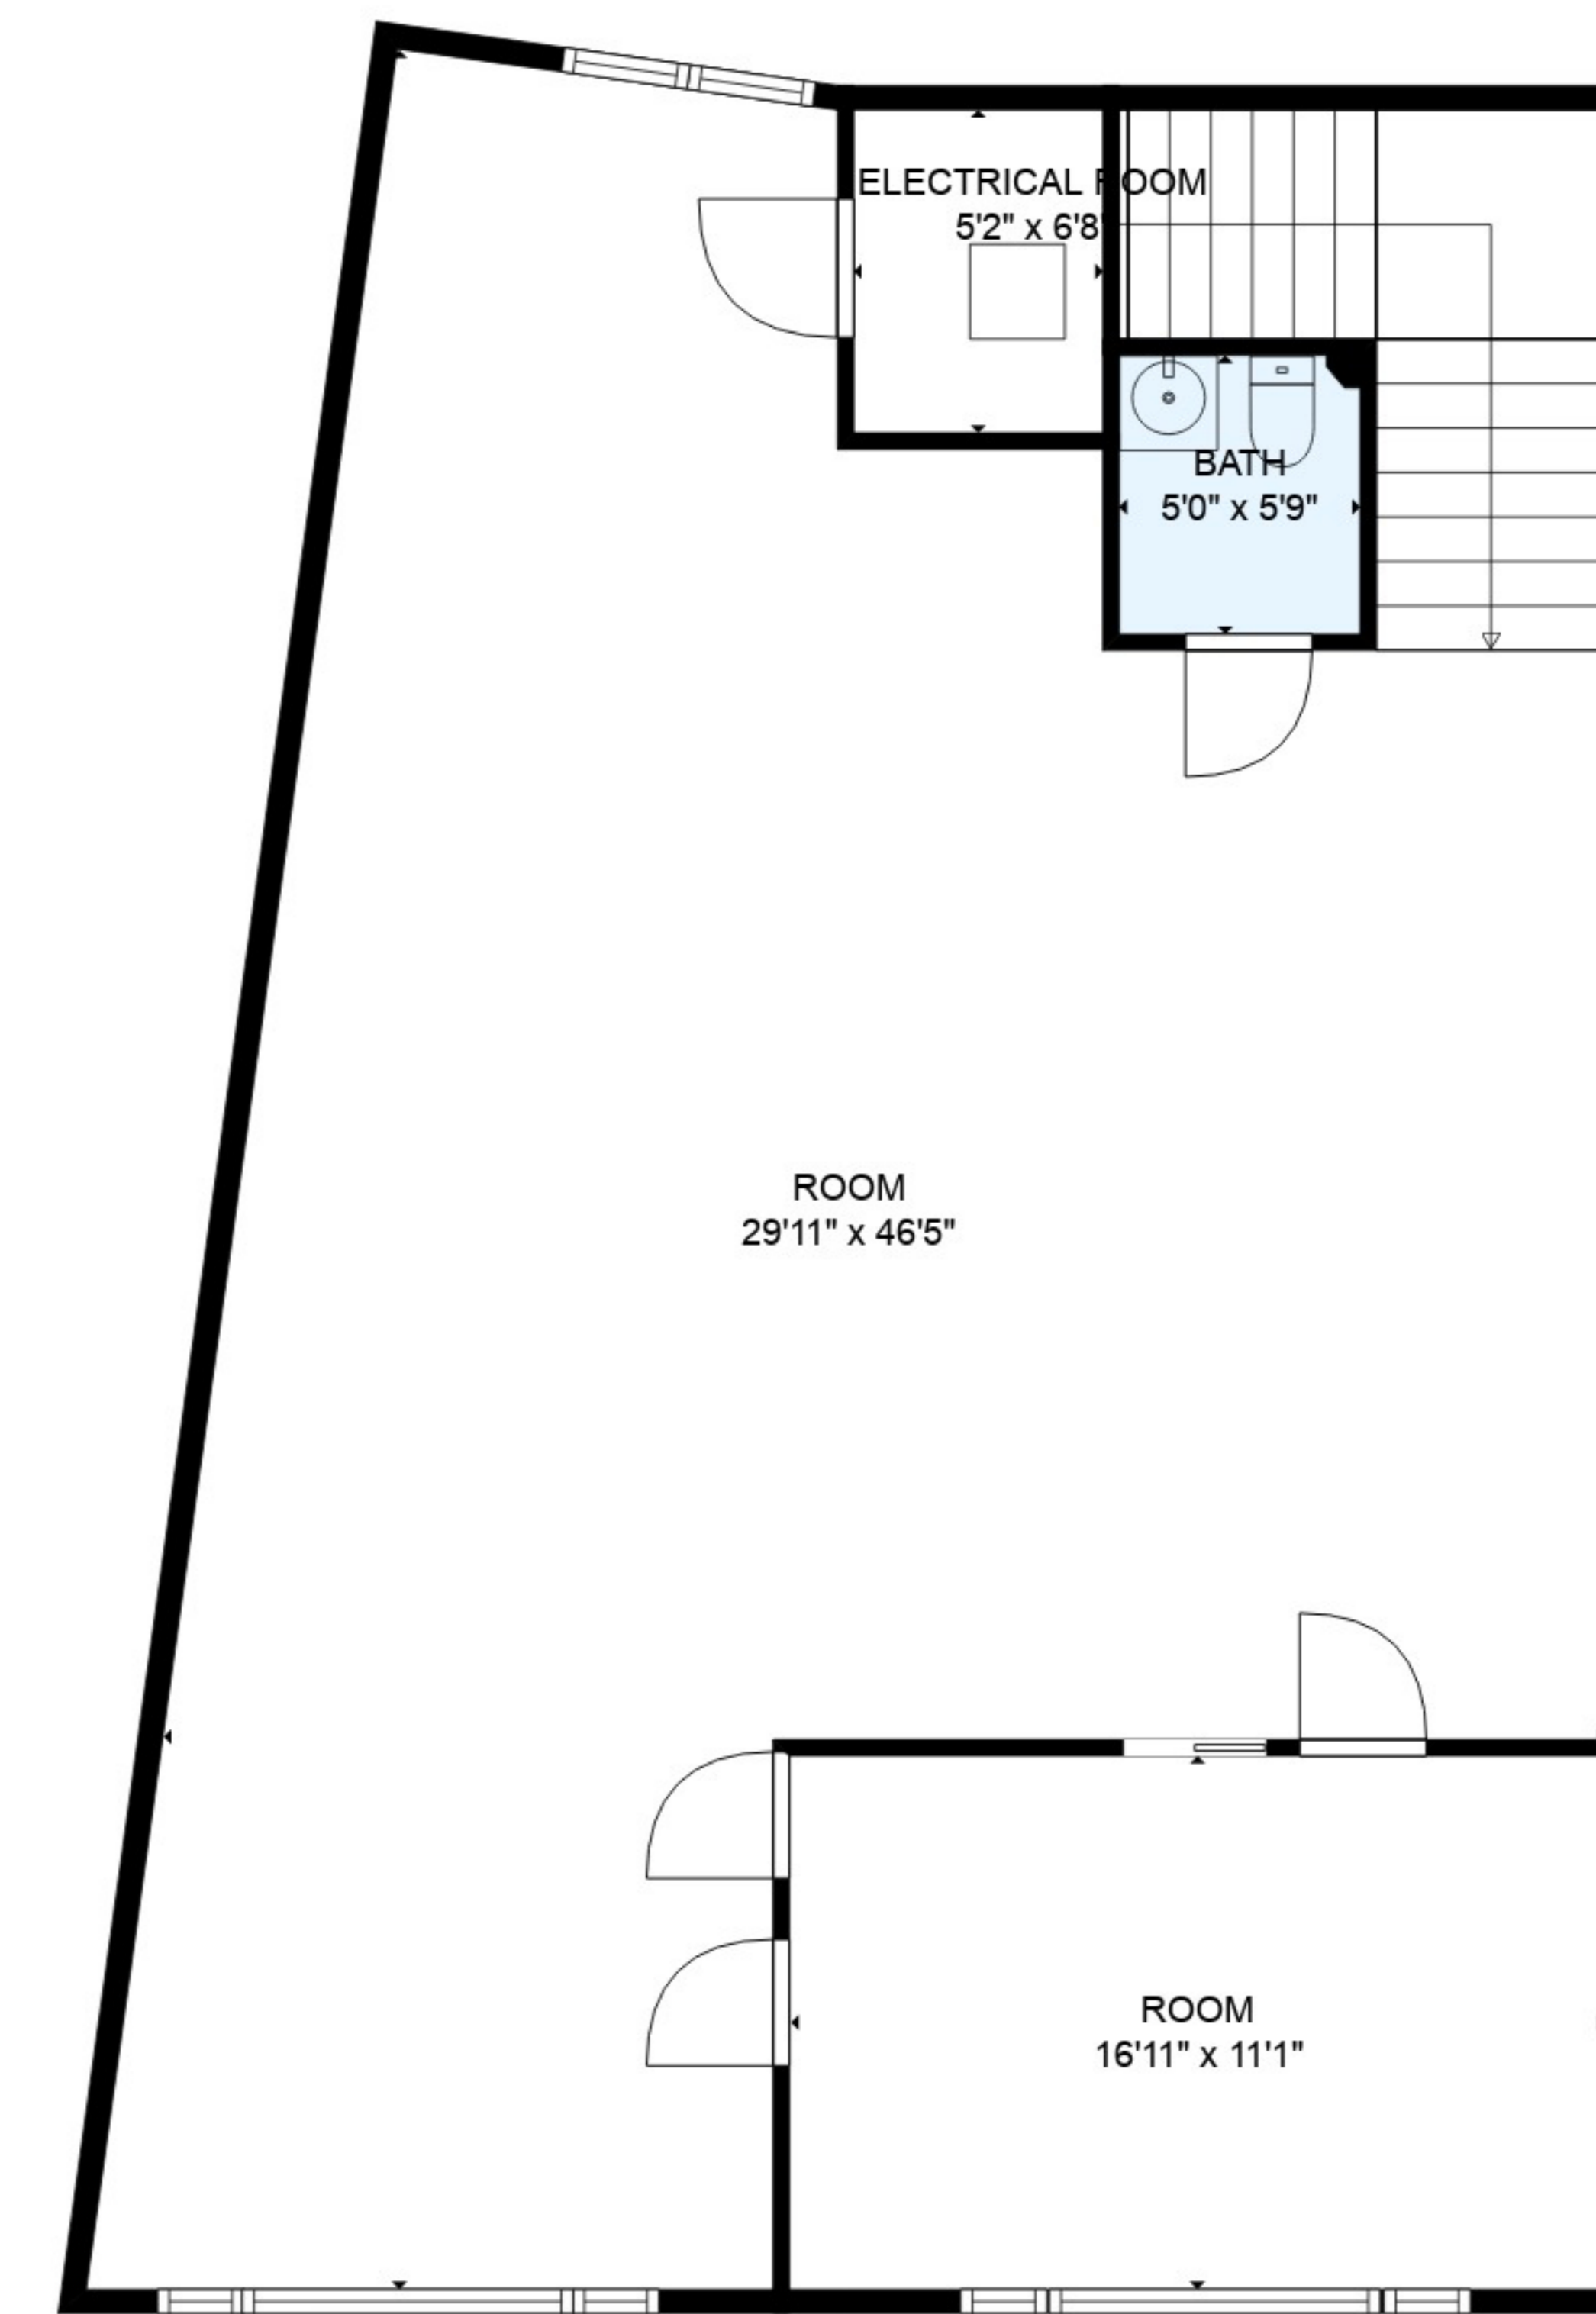

FLOOR 1

FLOOR 2

TOTAL: 5791 sq. ft
 FLOOR 1: 4538 sq. ft, FLOOR 2: 1253 sq. ft
 EXCLUDED AREAS: ELECTRICAL ROOM: 192 sq. ft

MEASUREMENTS ARE CALCULATED BY CUBICASA TECHNOLOGY. DEEMED HIGHLY RELIABLE BUT NOT GUARANTEED.