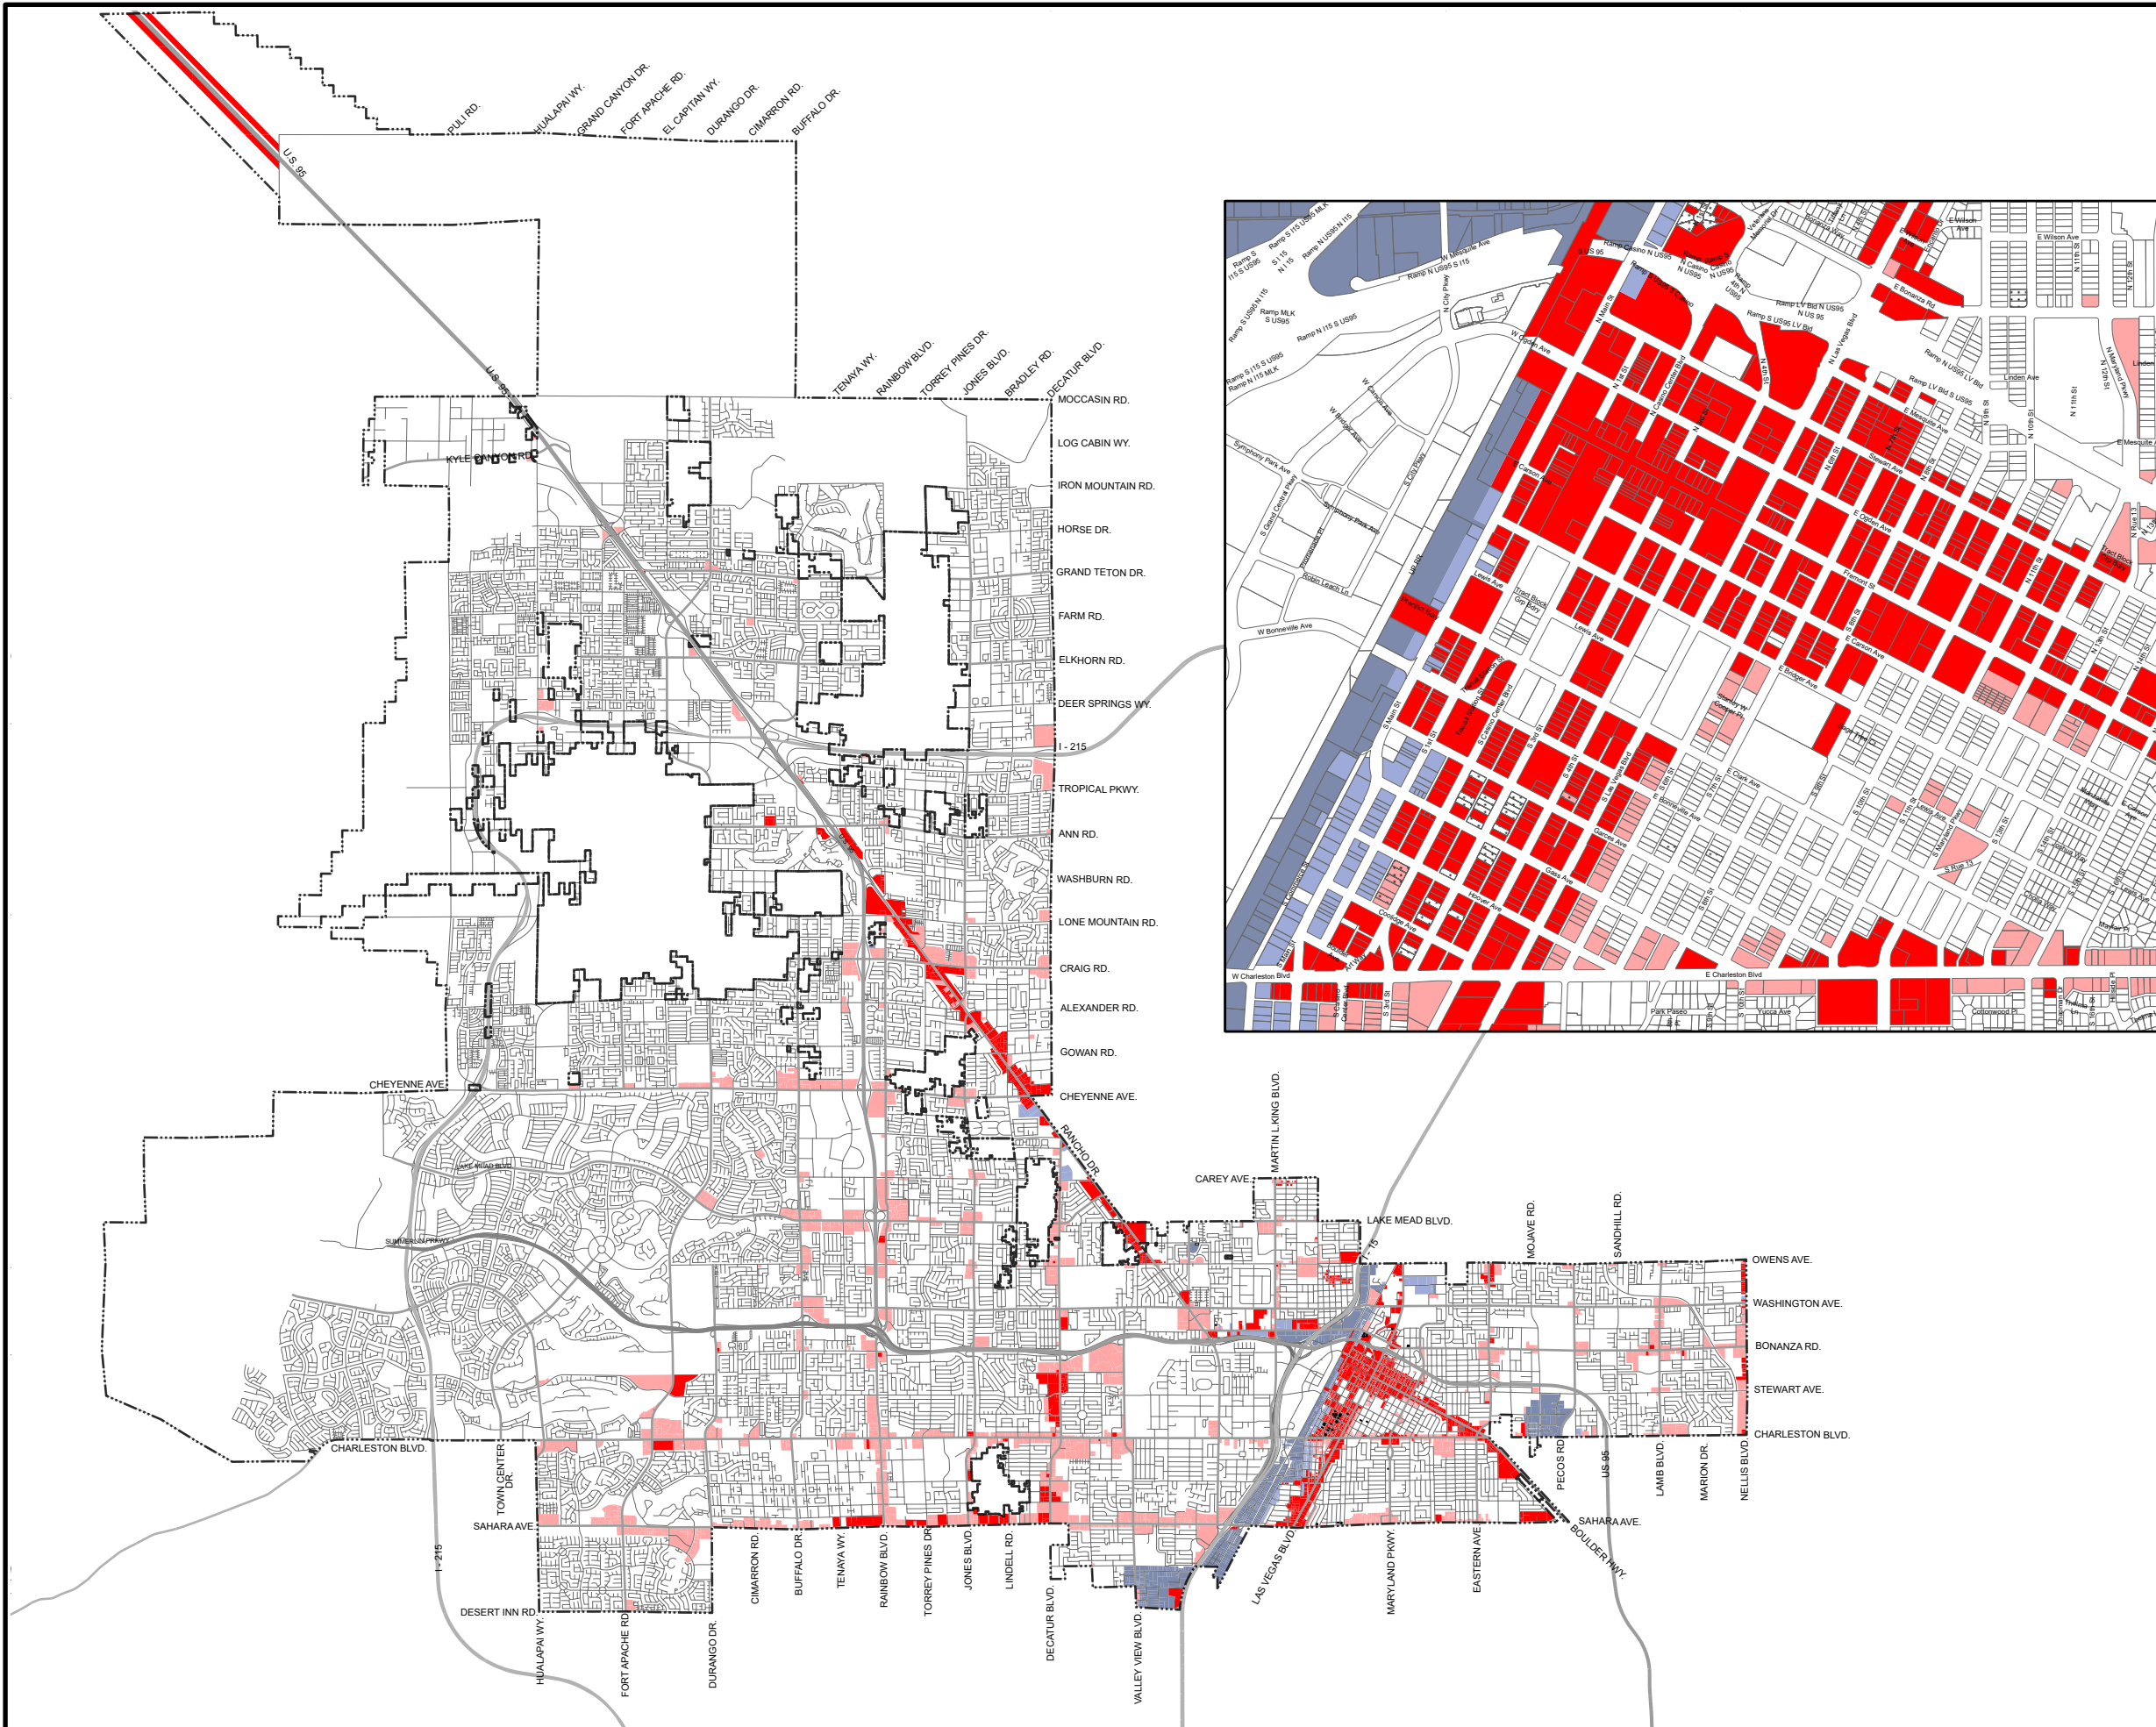

COMMERCIAL/
INDUSTRIAL
ZONING

-  C-1 - Limited Commercial
-  C-2 - General Commercial
-  C-M - Commercial Industrial
-  M - Industrial
-  ROI Zoning
-  City Limits

SOURCE: City of Las Vegas, Planning and Development Department

Commercial Data Revised: July 17, 2019 ZON-76105

GIS maps are normally produced only to meet the needs of the City. Due to continuous development activity this map is for reference only.

Geographic Information System