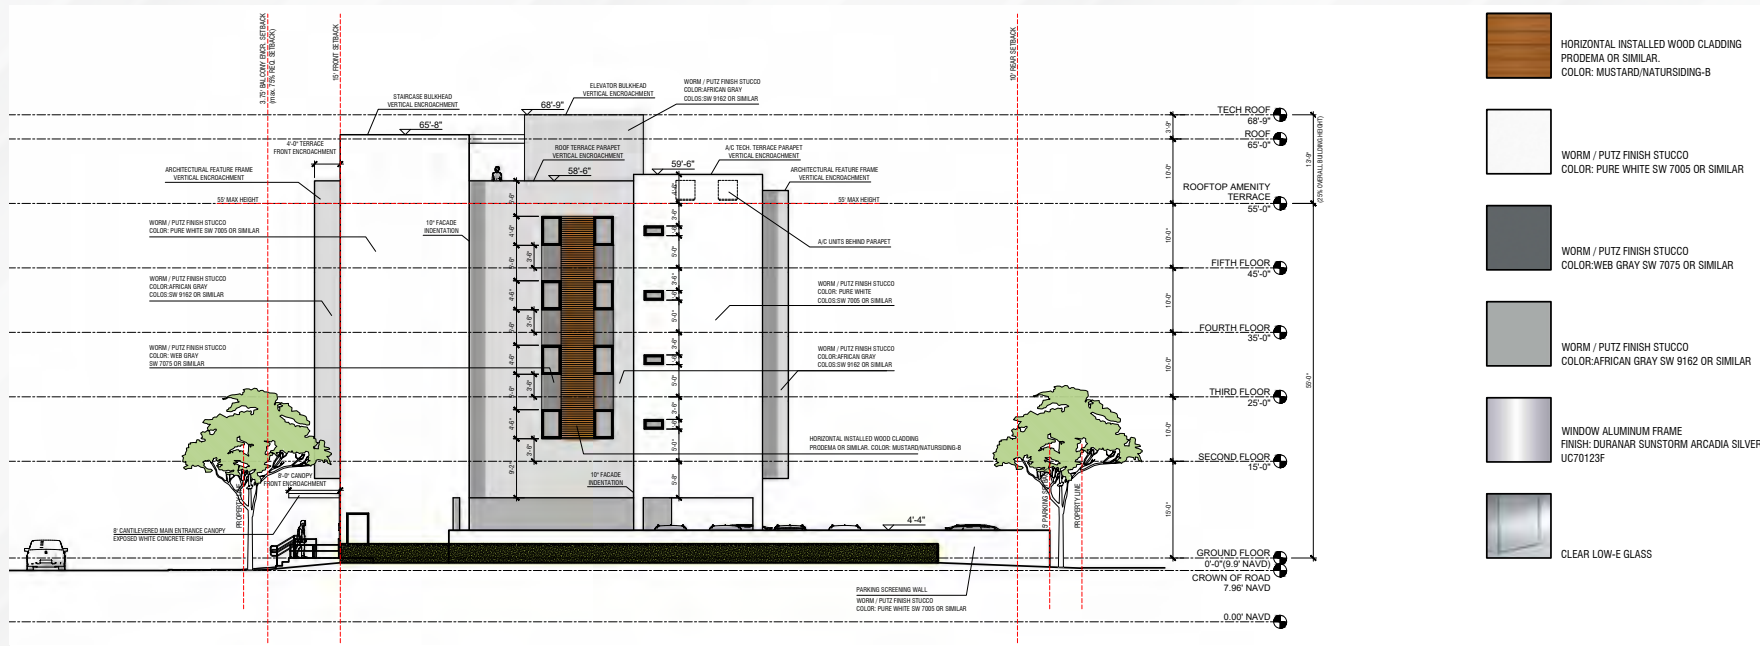

Elevations

South Elevation

East Elevation

-  HORIZONTAL INSTALLED WOOD CLADDING
PRODEMA OR SIMILAR.
COLOR: MUSTARD/NATURSIDING-B
-  WORM / PUTZ FINISH STUCCO
COLOR: PURE WHITE SW 7005 OR SIMILAR
-  WORM / PUTZ FINISH STUCCO
COLOR: WEB GRAY SW 7075 OR SIMILAR
-  WORM / PUTZ FINISH STUCCO
COLOR: AFRICAN GRAY SW 9162 OR SIMILAR
-  WINDOW ALUMINUM FRAME
FINISH: DURANAR SUNSTORM ARCADIA SILVER
UCT9123F
-  CLEAR LOW-E GLASS