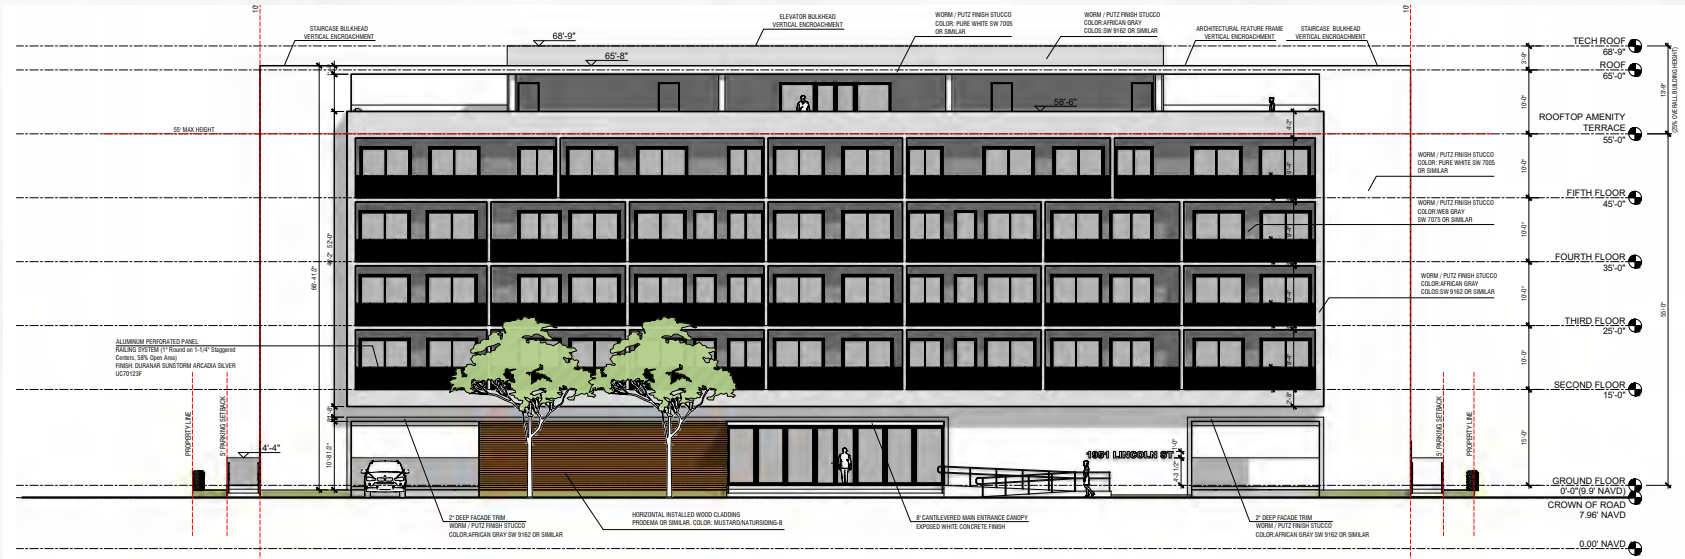

Elevations

South Elevation

East Elevation

-  HORIZONTAL INSTALLED WOOD CLADDING
PRODEMA OR SIMILAR.
COLOR: MUSTARD/NATURSIDING-B
-  WORM / PUTZ FINISH STUCCO
COLOR: PURE WHITE SW 7005 OR SIMILAR
-  WORM / PUTZ FINISH STUCCO
COLOR: WEB GRAY SW 7075 OR SIMILAR
-  WORM / PUTZ FINISH STUCCO
COLOR: AFRICAN GRAY SW 9162 OR SIMILAR
-  WINDOW ALUMINUM FRAME
FINISH: DURANAR SUNSTORM ARCADIA SILVER
UCT9123F
-  CLEAR LOW-E GLASS