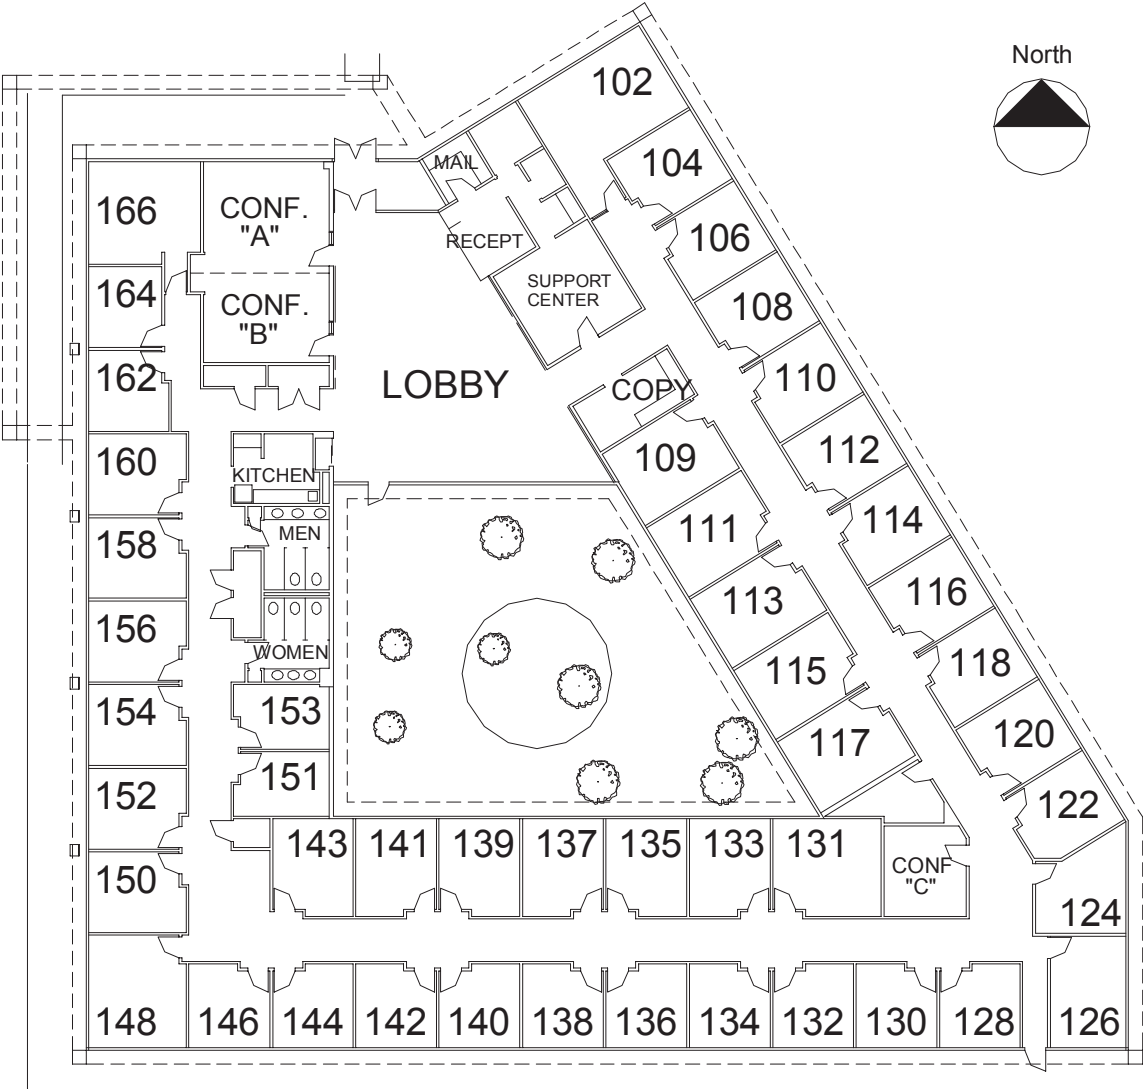

Inside Our Building

Building Amenities

Meeting Rooms

Business Services

Onsite Staff

Kitchen Area

Beverage Service