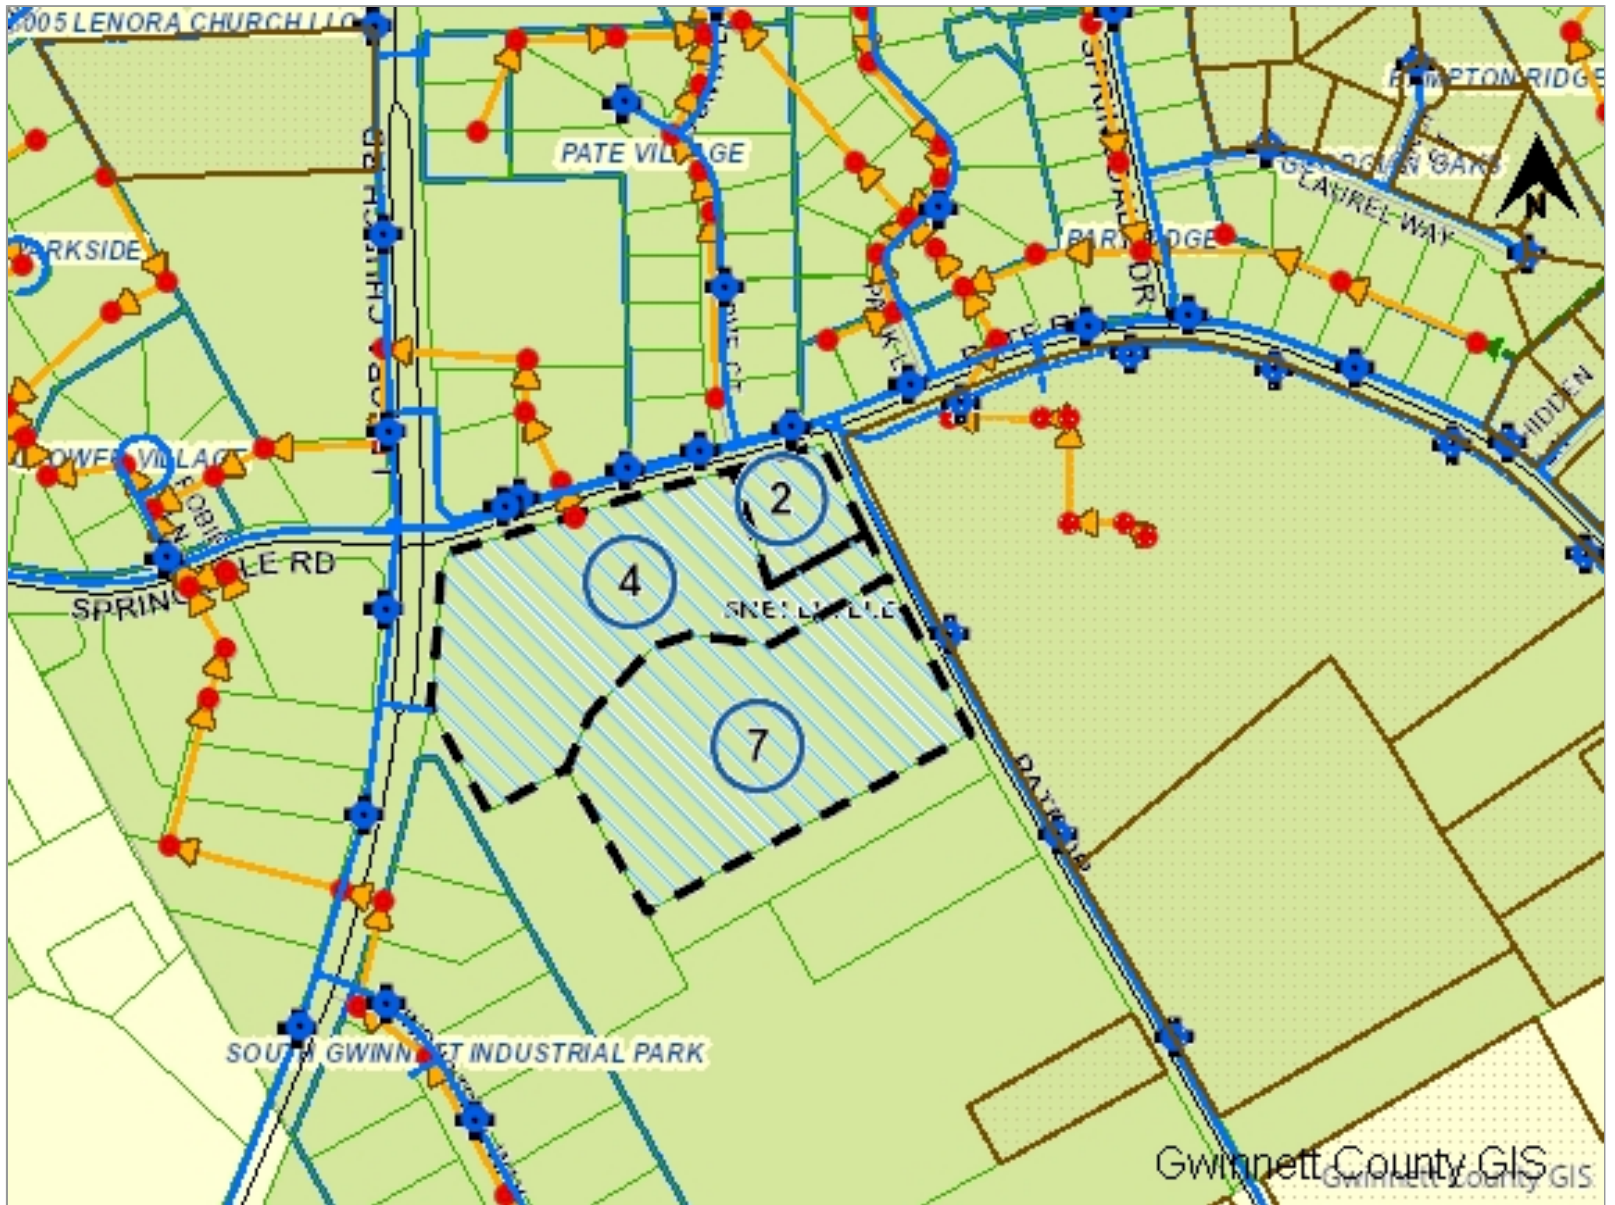

PATE DR

Water & Sewer

Map Printed On 2023-10-24 10:01