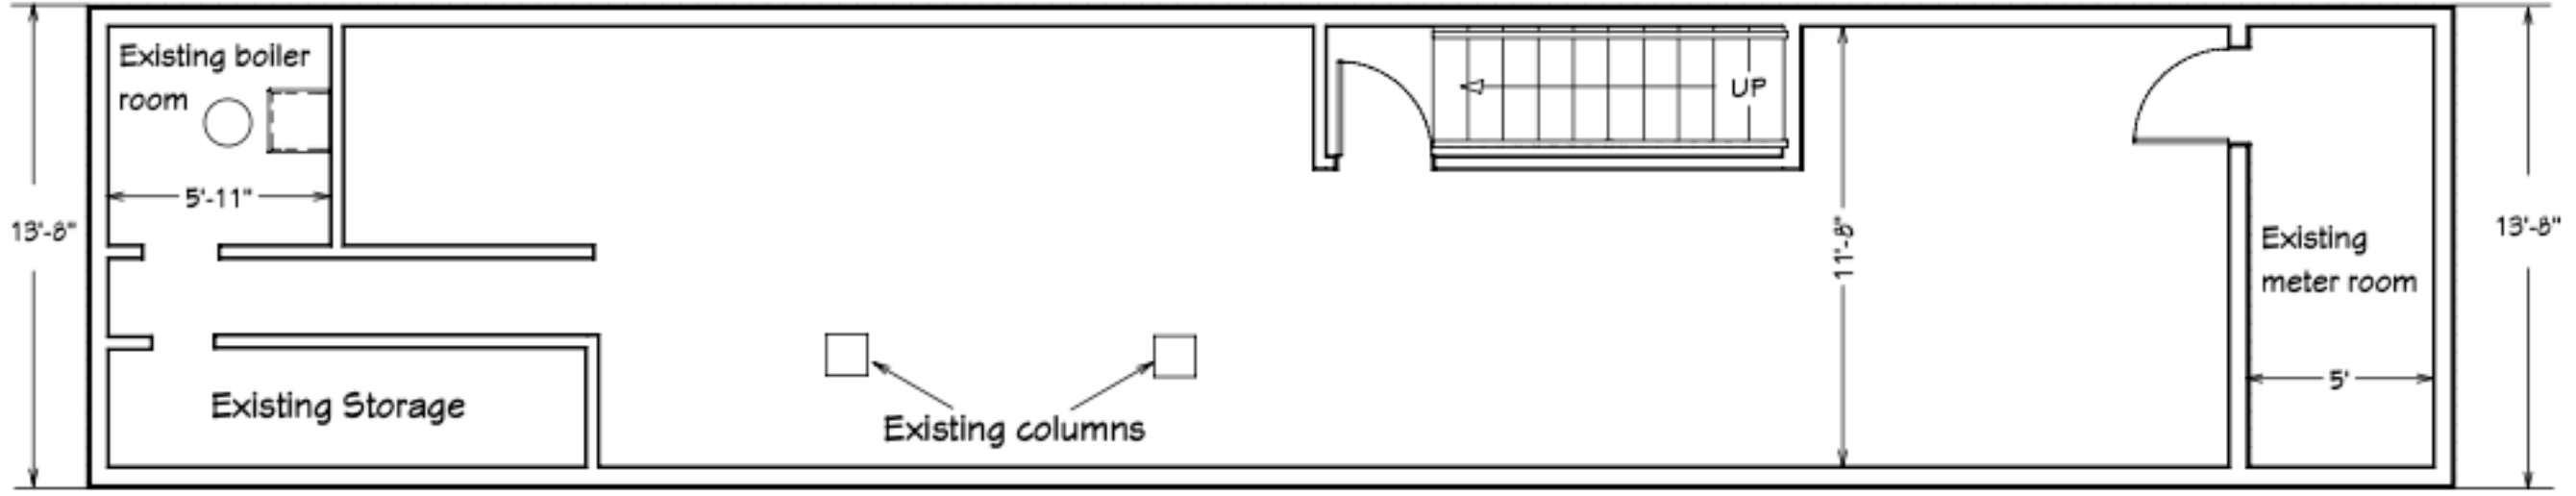

Existing retail space  
 Ceiling = 9'-2"

1st floor = 861 sqft V.I.F - Verify In field

Greenwich Avenue

Ceiling eight = 9'-2"

Address 26 Greenwich Avenue  
 Basement = 861 sqft V.I.F - Verify In field