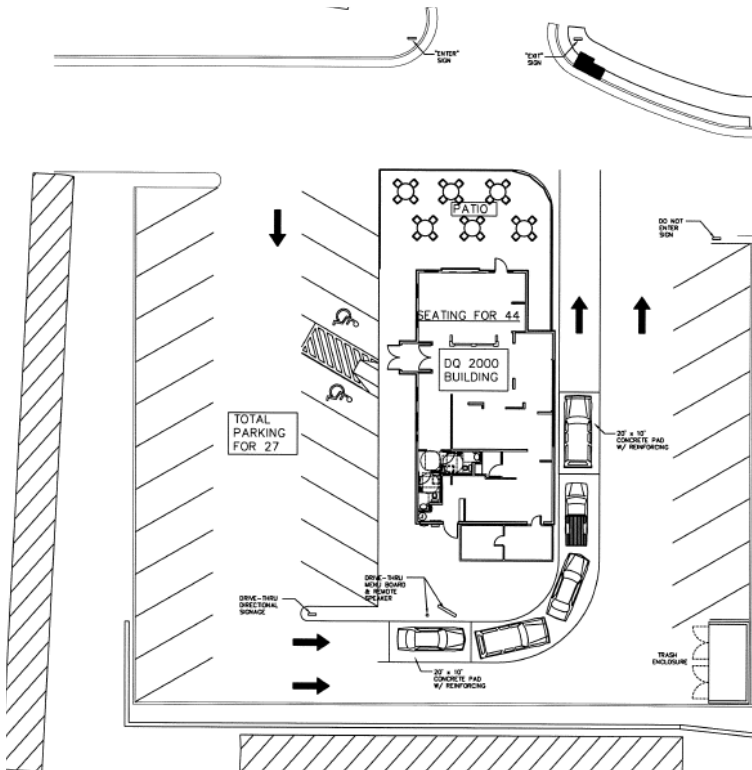

## 7605 Heritage Village Plaza Gainesville, VA 20155

Copyright © 2022 Prince William County  
Aerial Imagery © 2021

- Pad site for ground lease
- Heritage Hunt fronting Heathcote Blvd.
- .68 acre zoned PBD
- Easy access from 29/66